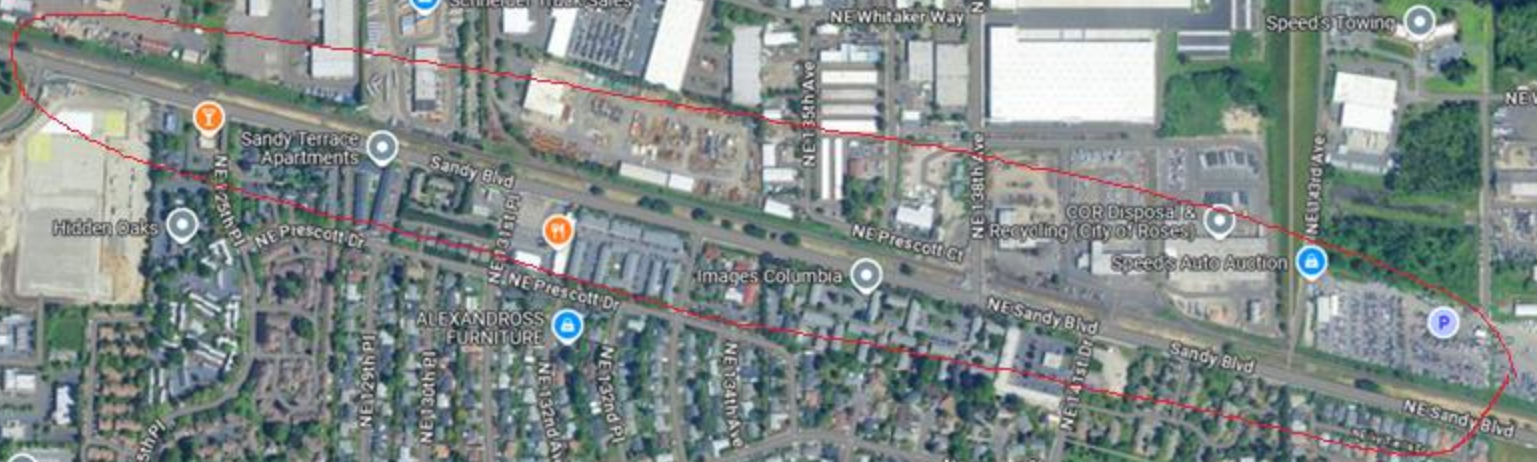

EAST PORTLAND

All Bookmarks

Search Google Maps

- Restaurants
- Hotels
- Things to do
- Museums
- Transit
- Pharmacies
- ATMs

Sign in

- Saved
- Recents
- NE 122nd & Halsey

Map data ©2025 Google United States Terms Privacy Send Product Feedback 500 ft

EAST PORTLAND

All Bookmarks

Search Google Maps

- Restaurants
- Hotels
- Things to do
- Museums
- Transit
- Pharmacies
- ATMs

- Saved
- Recents
- NE 122nd & Halsey

Sign in

Layers

Fw: 1000 Friends' Action Alert – HB 3062 Testimony

Reply Reply All Forward

Tue 2/18/2025 5:11 PM

Testify now to keep hazardous industrial facilities out of neighborhoods

An industrial freight warehouse goes up next to Parkrose High School without built-in safety measures like a designated school zone.