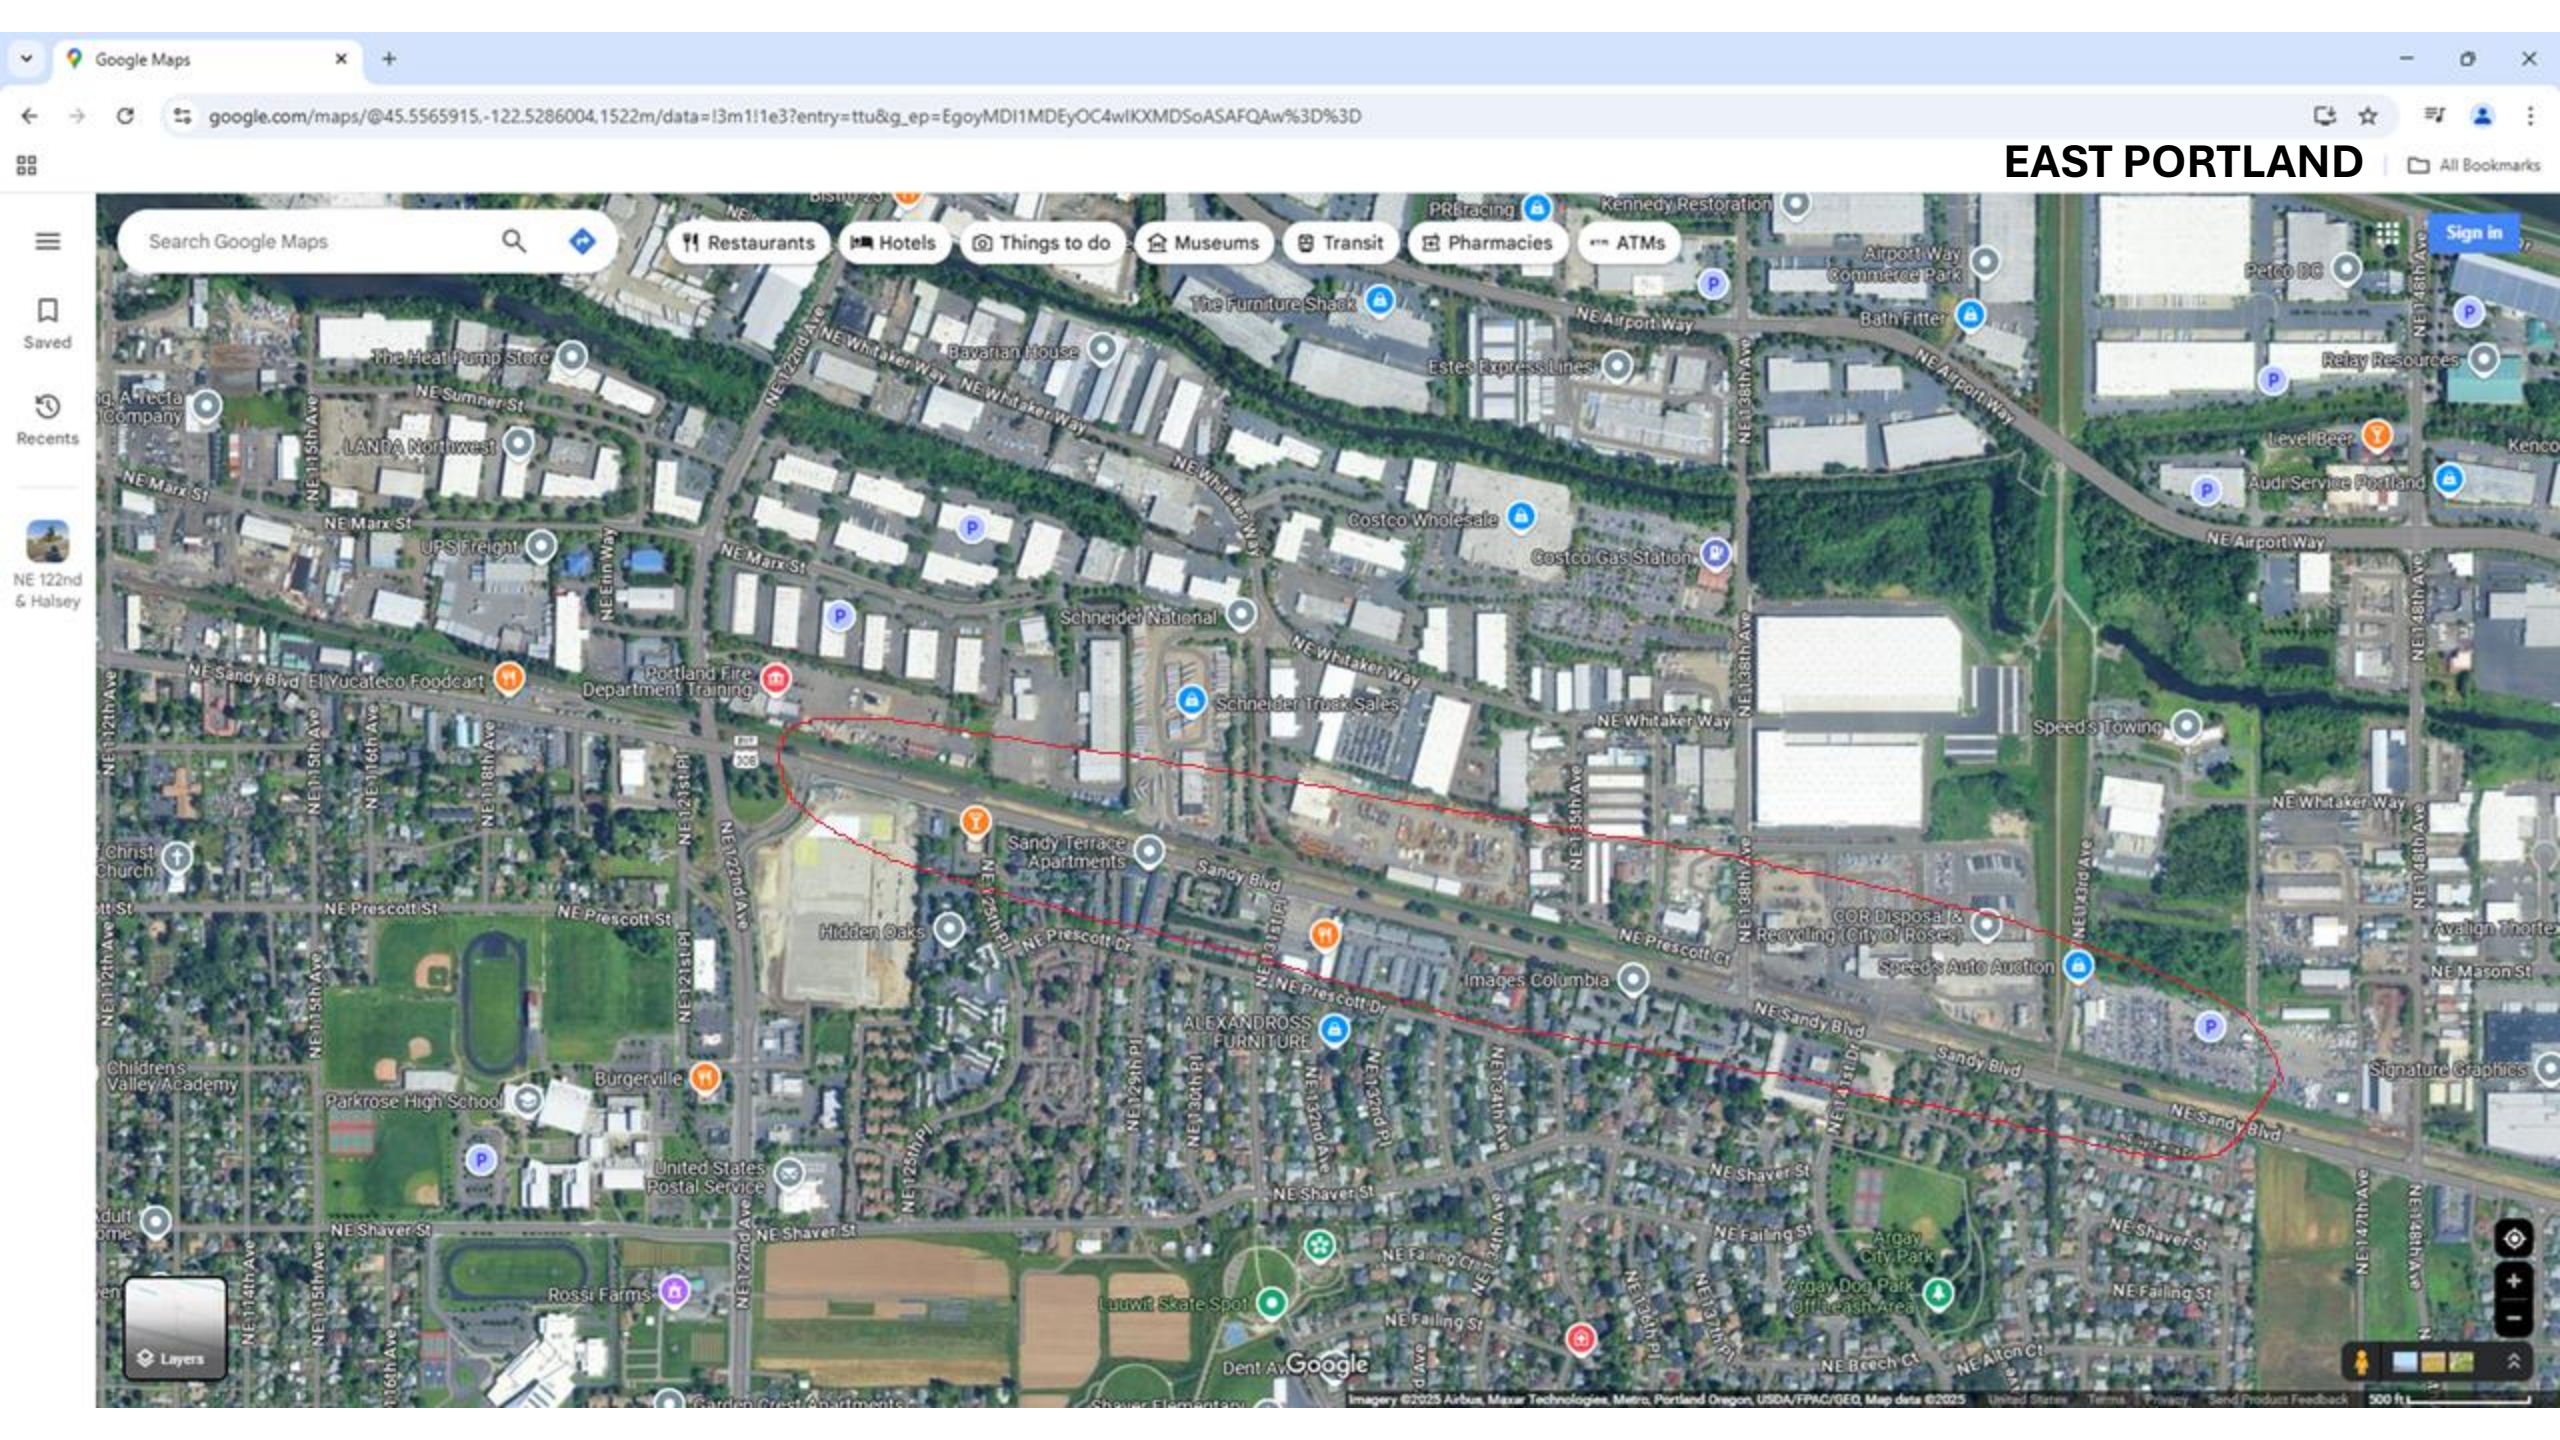

EAST PORTLAND

All Bookmarks

Search Google Maps

- Restaurants
- Hotels
- Things to do
- Museums
- Transit
- Pharmacies
- ATMs

Sign in

- Saved
- Recents
- NE 122nd & Halsey

Map data ©2025 Google United States Terms Privacy Send Product Feedback 500 ft

EAST PORTLAND

All Bookmarks

Search Google Maps

- Restaurants
- Hotels
- Things to do
- Museums
- Transit
- Pharmacies
- ATMs

- Saved
- Recents
- NE 122nd & Halsey

Sign in

Layers

Fw: 1000 Friends' Action Alert – HB 3062 Testimony

Reply Reply All Forward

Tue 2/18/2025 5:11 PM

Testify now to keep hazardous industrial facilities out of neighborhoods

An industrial freight warehouse goes up next to Parkrose High School without built-in safety measures like a designated school zone.