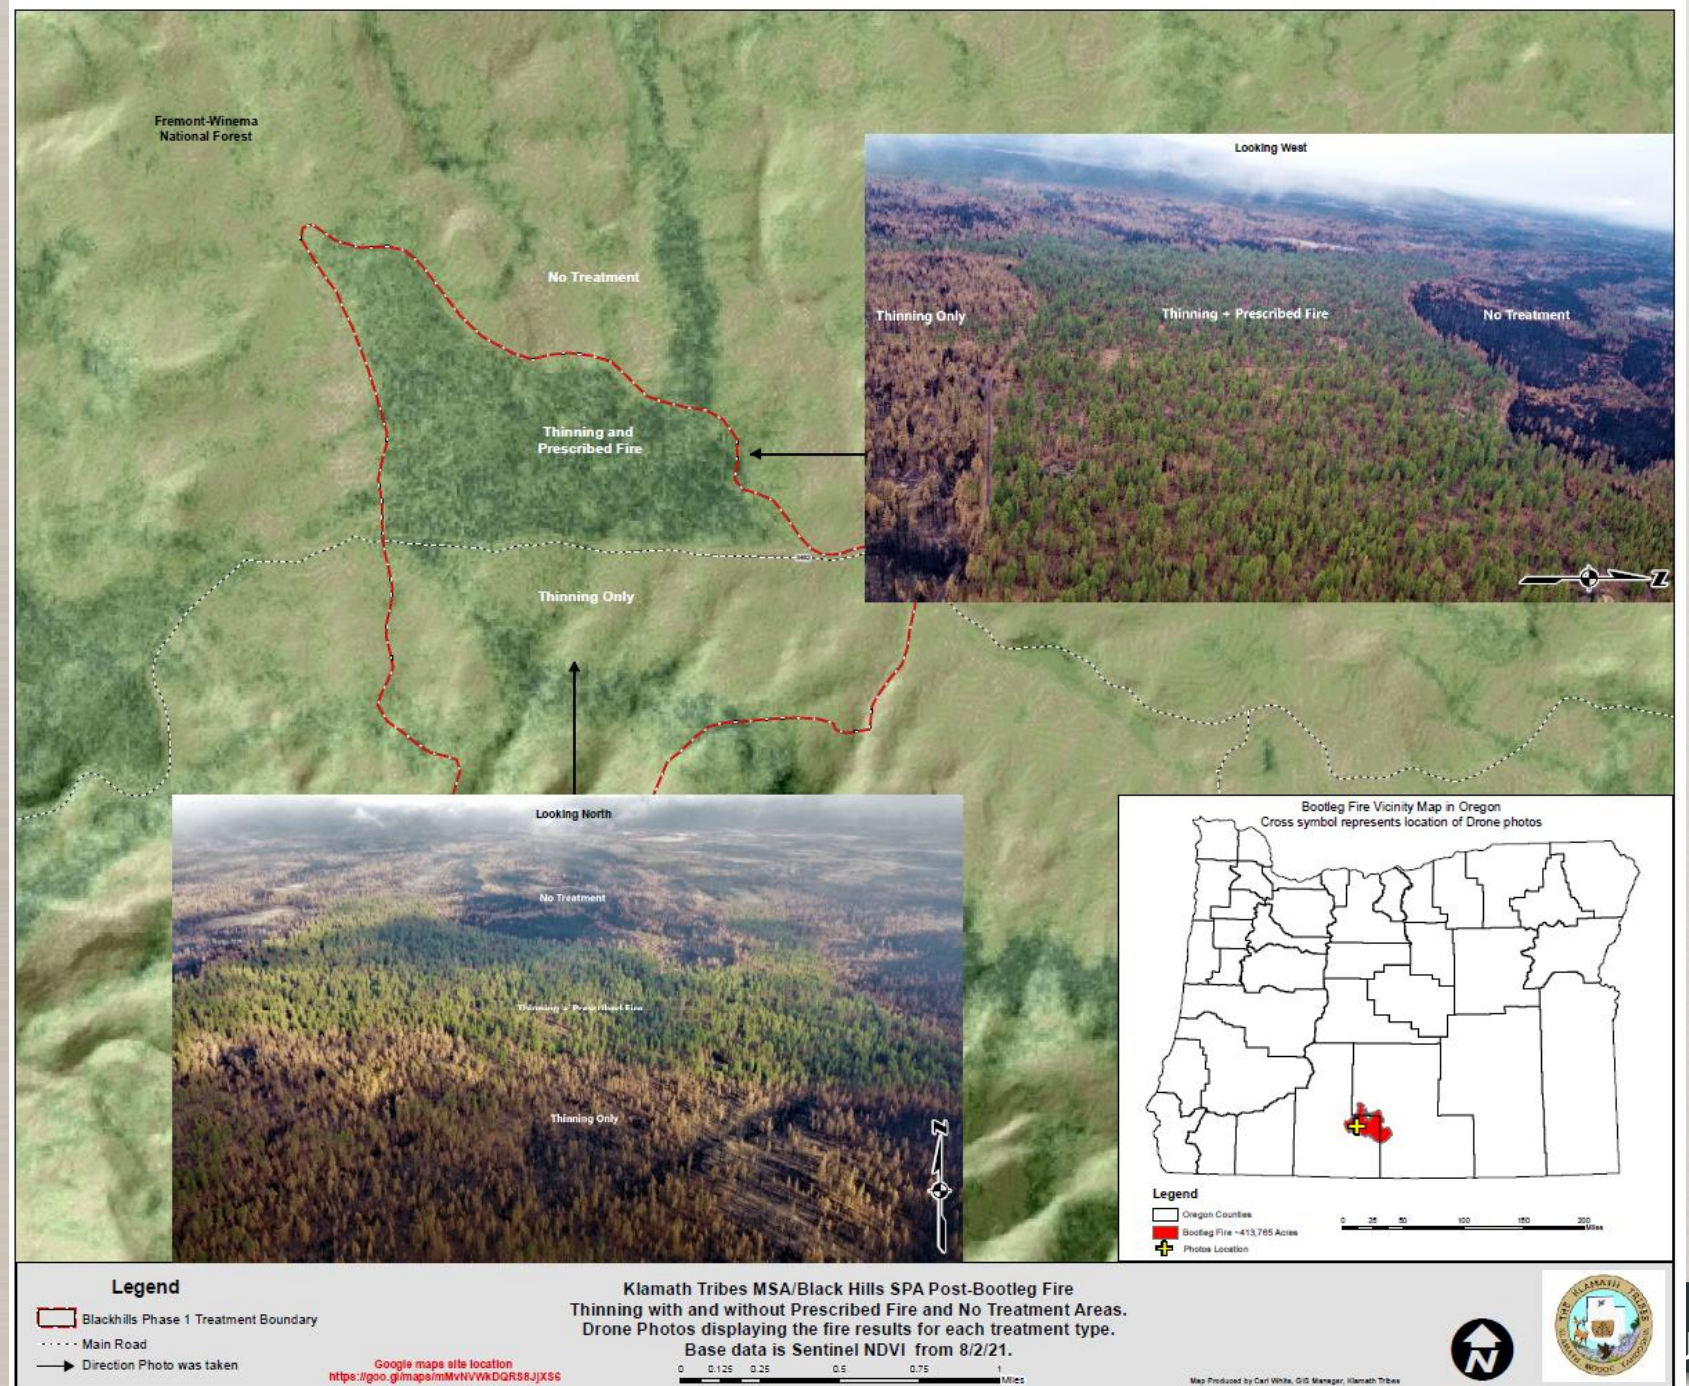

Oregon's Response to Wildfire Mitigation

“A Journey Towards Landscape Resilience”

Landscape Resiliency

- Treatments Mitigate Catastrophic Wildfire Risk
- Provides for Fire Fighter Safety & Community Safety
- Restores Ecological Function
- Requires:
 - Sustained Funding and continued Maintenance
 - Prescribed Burning
 - Cross-boundary Collaboration

A Cohesive Approach Towards Landscape Resiliency

Aligning Funding in High Priority Areas

Agency Funding Programs and Authorities

Oregon Department of Forestry

- Landscape Resiliency Program (LRP)
- Small Forestland Grant Program (SFG)
- Federal Forest Restoration Program (FFR)
- Western States Fire Managers Community Assistance
- Landscape Scale Restoration (LSR)
- Community Wildfire Defense Grant
- Emergency Forest Restoration Program
- Forest Legacy Program
- Forest Stewardship Program
- NRCS Statewide Agreement
- Statewide Bark Beetle Mitigation
- Sudden Oak Death