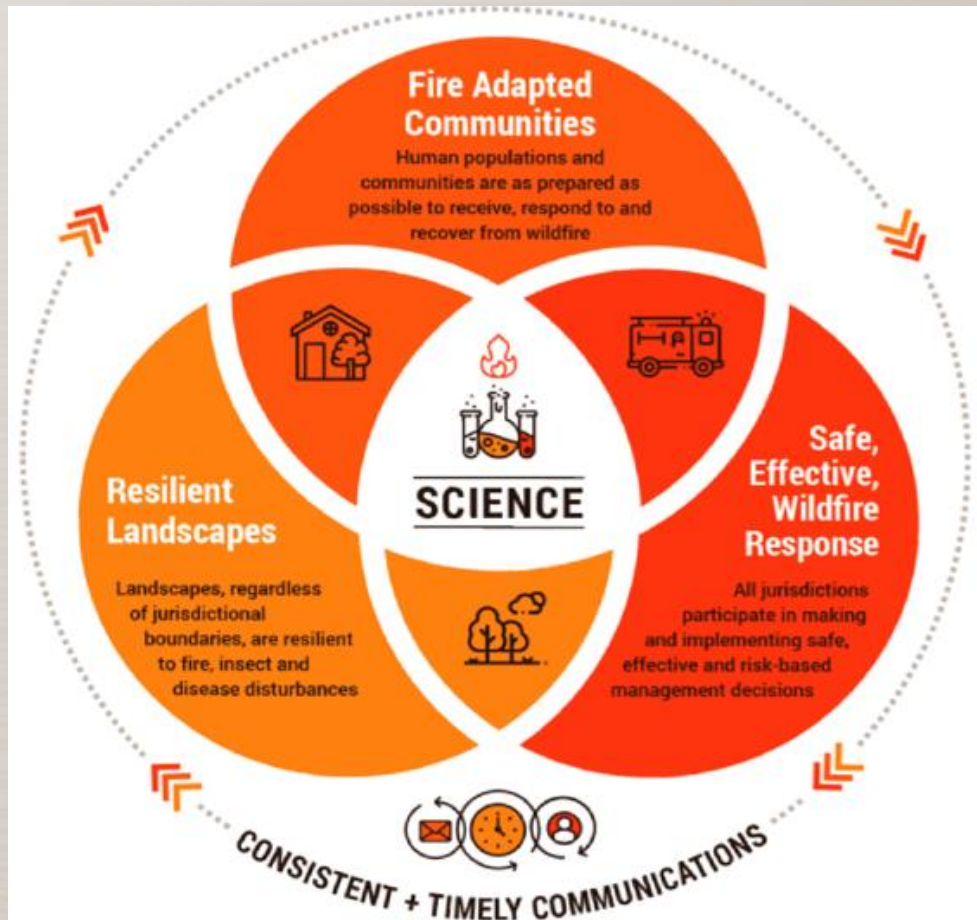

Oregon's Response to Wildfire Mitigation

“A Journey Towards Landscape Resilience”

Landscape Resiliency

- Treatments Mitigate Catastrophic Wildfire Risk
- Provides for Fire Fighter Safety & Community Safety
- Restores Ecological Function
- Requires:
 - Sustained Funding and continued Maintenance
 - Prescribed Burning
 - Cross-boundary Collaboration

A Cohesive Approach Towards Landscape Resiliency

Aligning Funding in High Priority Areas

Agency Funding Programs and Authorities

Oregon Department of Forestry

- Landscape Resiliency Program (LRP)
- Small Forestland Grant Program (SFG)
- Federal Forest Restoration Program (FFR)
- Western States Fire Managers Community Assistance
- Landscape Scale Restoration (LSR)
- Community Wildfire Defense Grant
- Emergency Forest Restoration Program
- Forest Legacy Program
- Forest Stewardship Program
- NRCS Statewide Agreement
- Statewide Bark Beetle Mitigation
- Sudden Oak Death