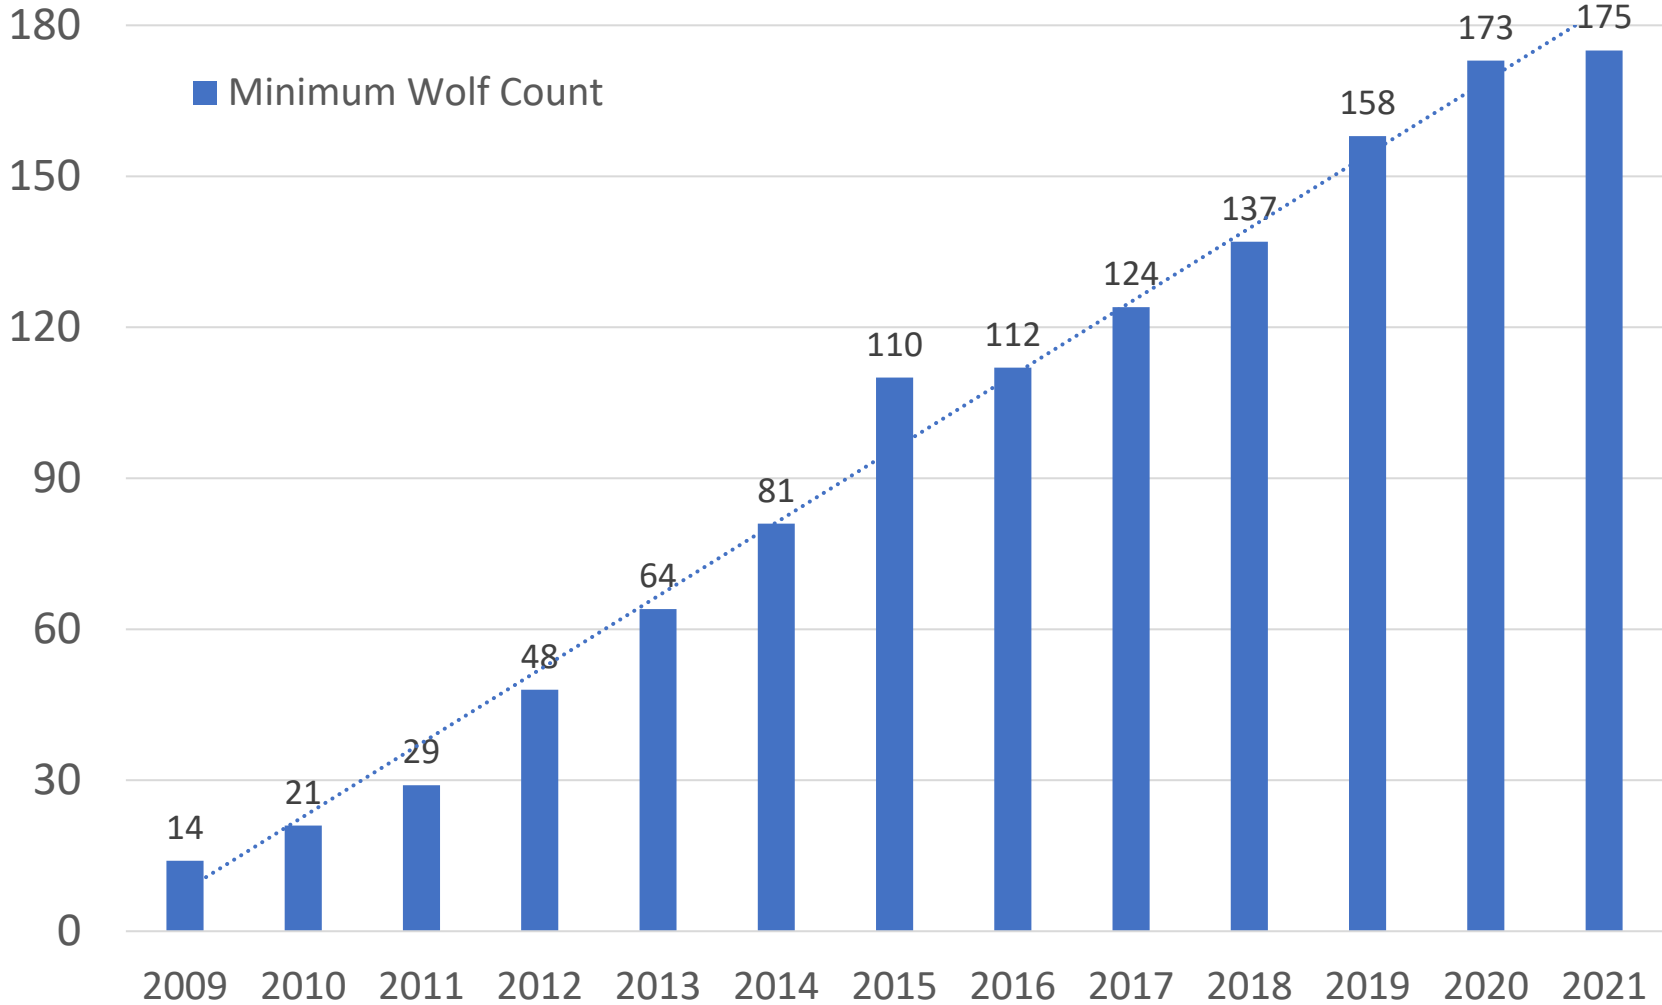

Minimum Wolf Count

Areas of Known Wolf Activity - December 2021

- Known Wolf Use Area
- Wolf Management Zone Boundary
- Estimated Wolf Use Area

Dispersing Wolves 2011- 2015

- Individual dispersing radio-collared wolves
- Wolf Use Area

Washington

Idaho

0 12.5 25 50 75 100 Miles

N