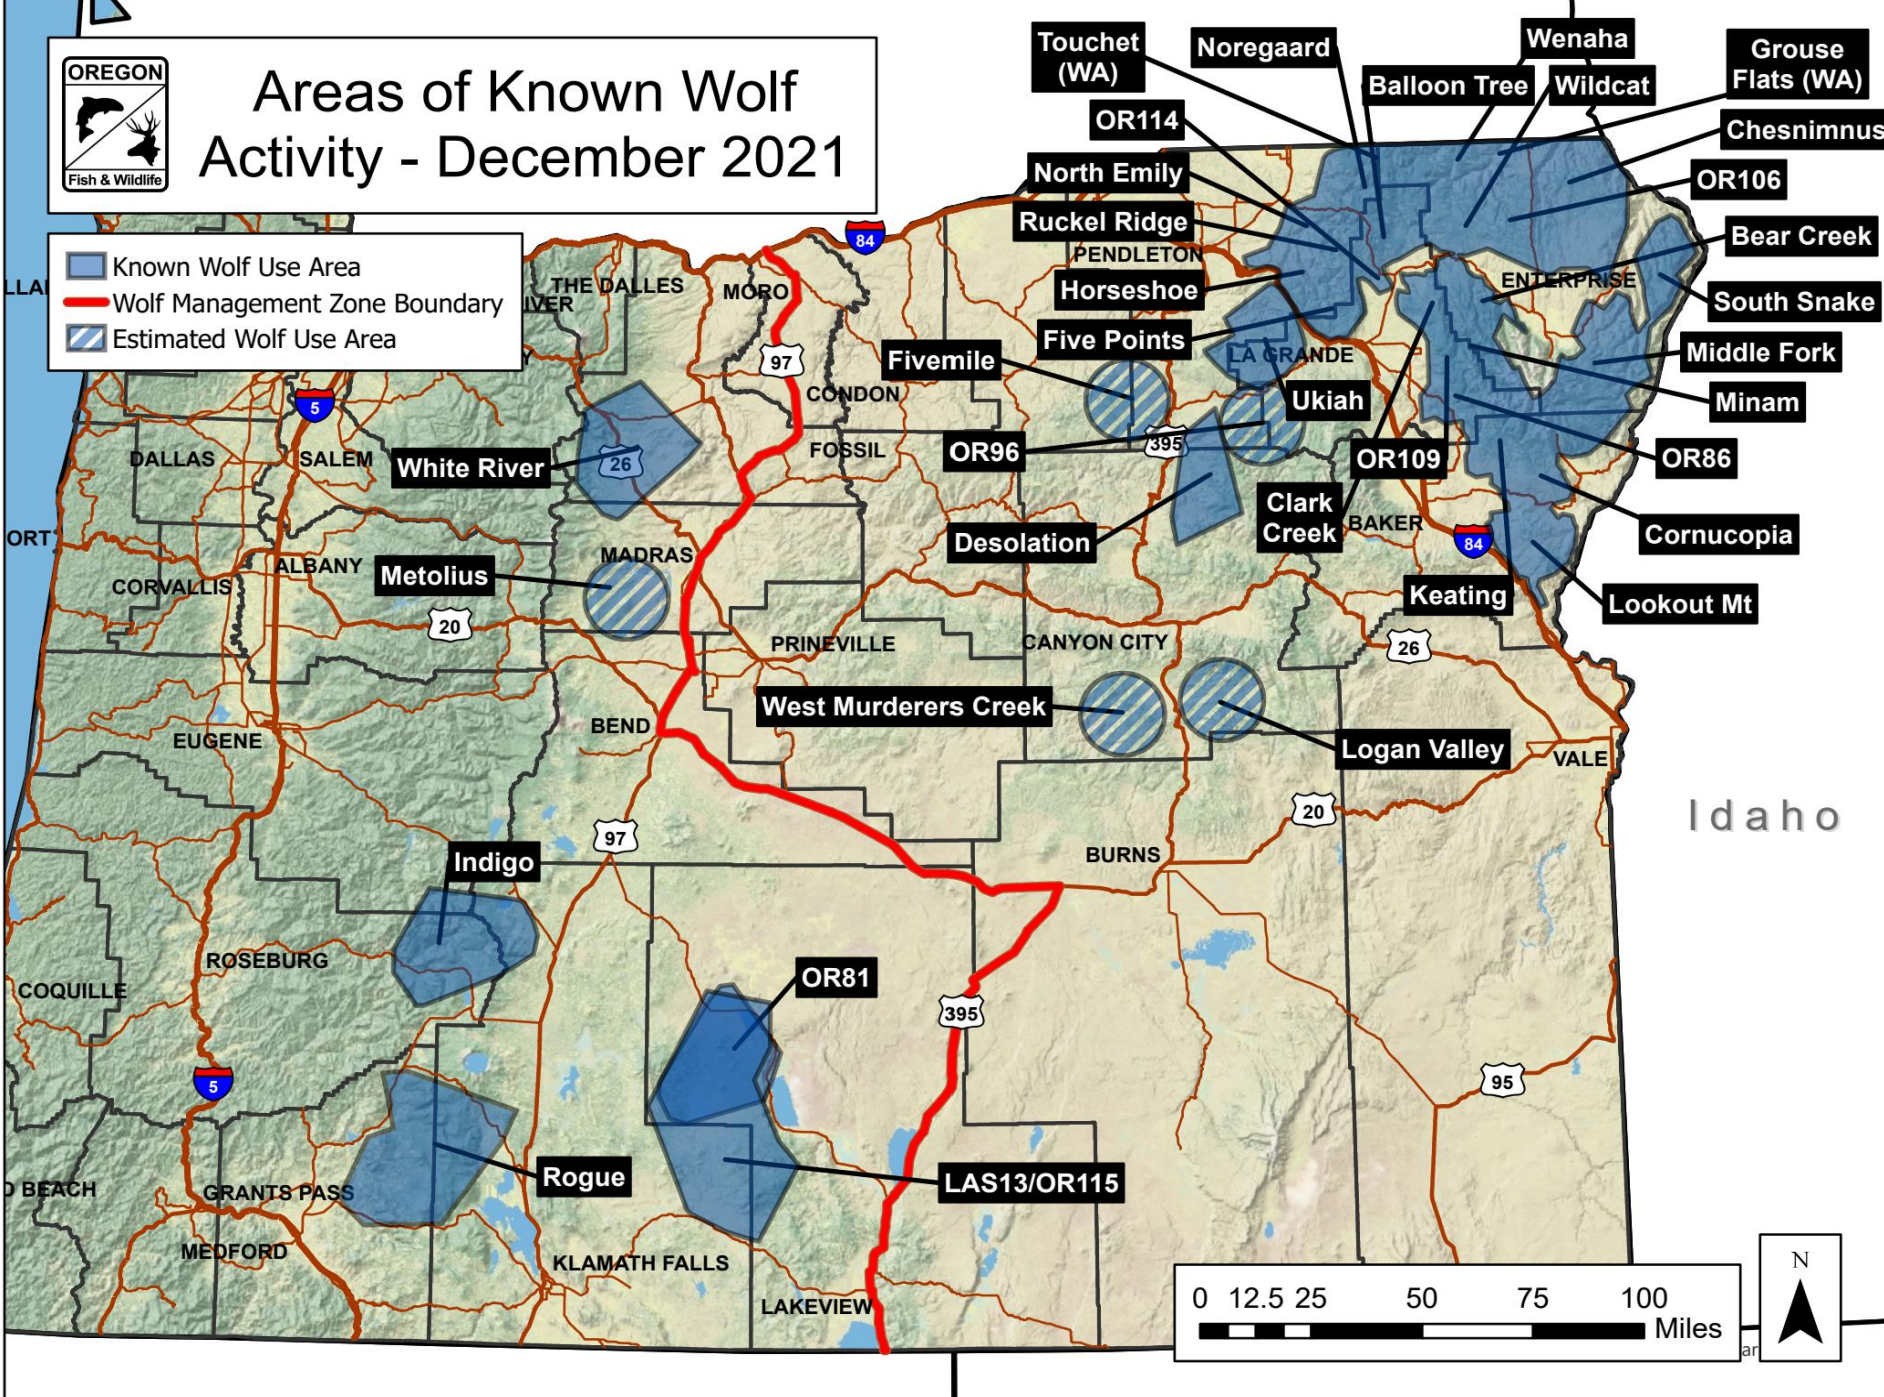

Minimum Wolf Count

Areas of Known Wolf Activity - December 2021

- Known Wolf Use Area
- Wolf Management Zone Boundary
- Estimated Wolf Use Area

Dispersing Wolves 2011- 2015

- Individual dispersing radio-collared wolves
- Wolf Use Area

Washington

Idaho

0 12.5 25 50 75 100 Miles

N