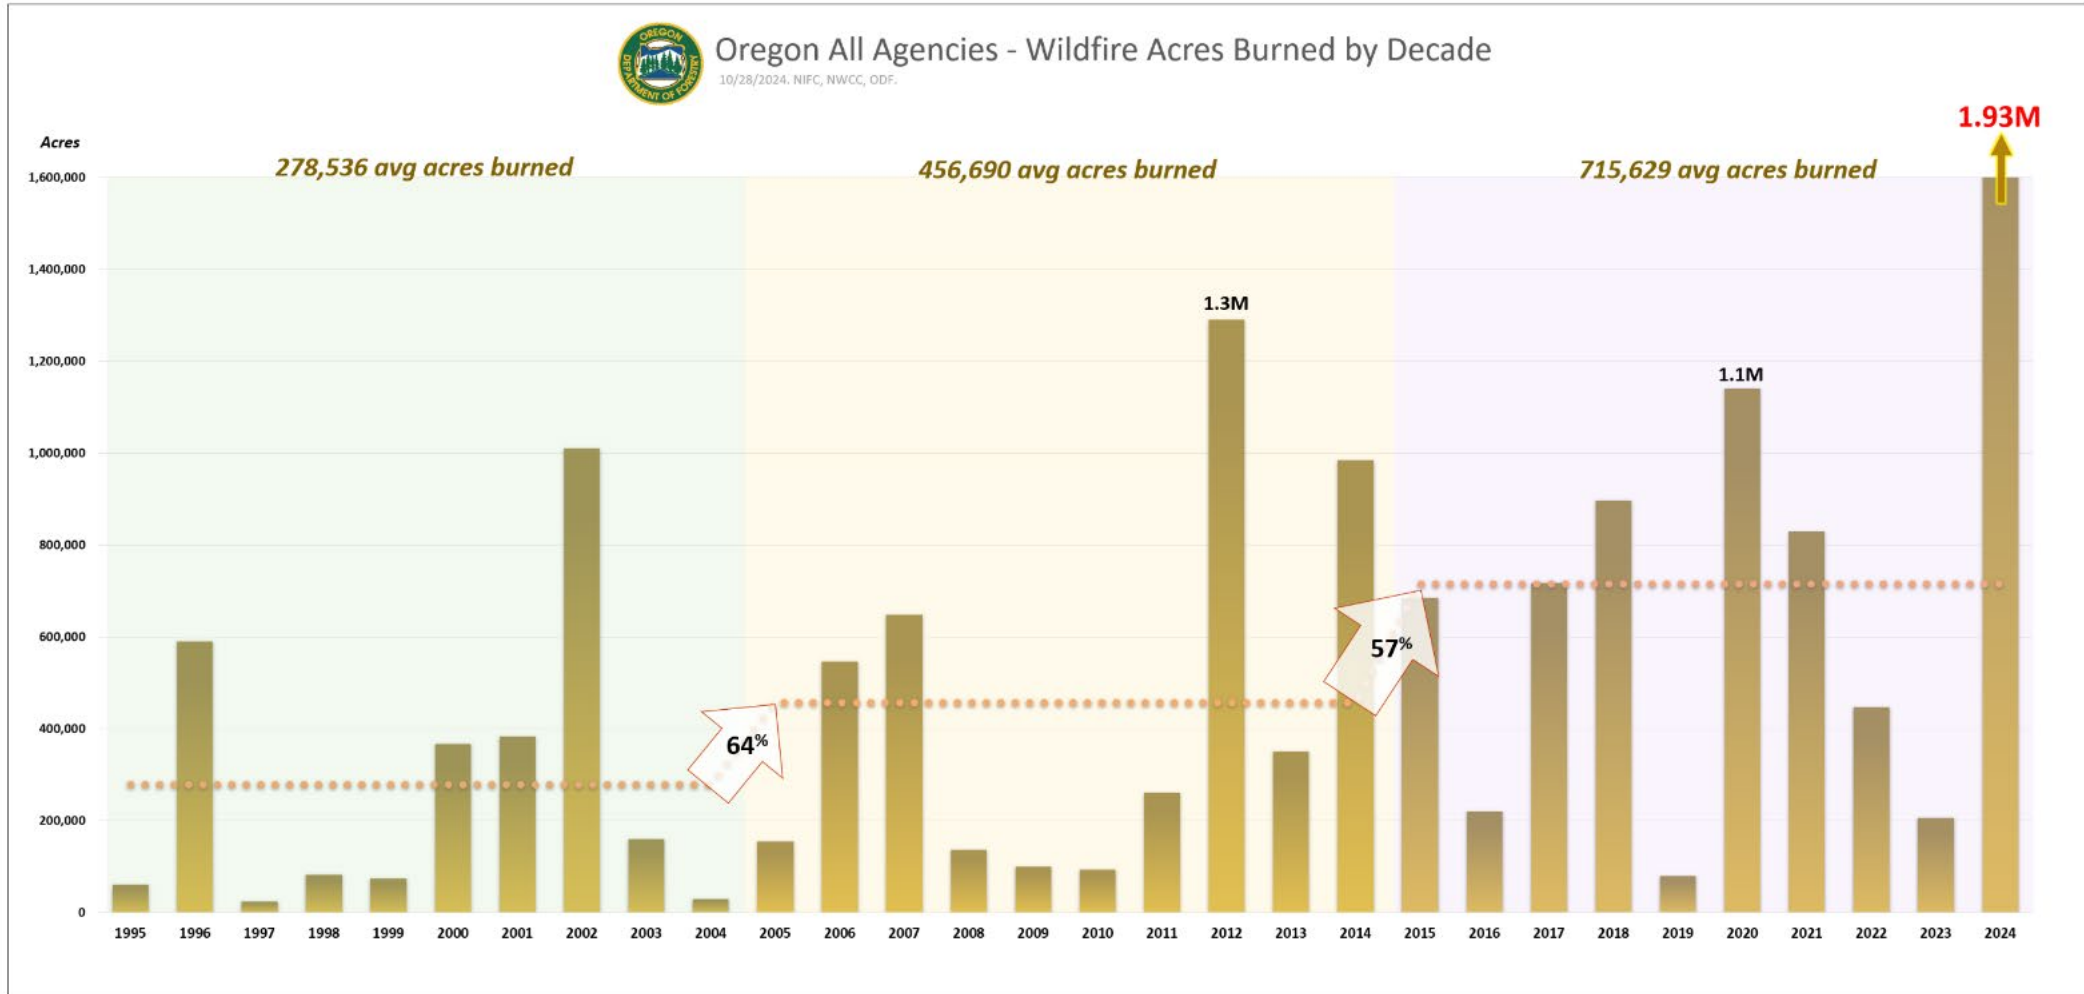

Acres burned & harvest volumes across decades

Response to the Joint Interim Subcommittee on Public Safety

Oregon Acres Burned, 1995-2024

Oregon Timber Harvest, 1990-2022