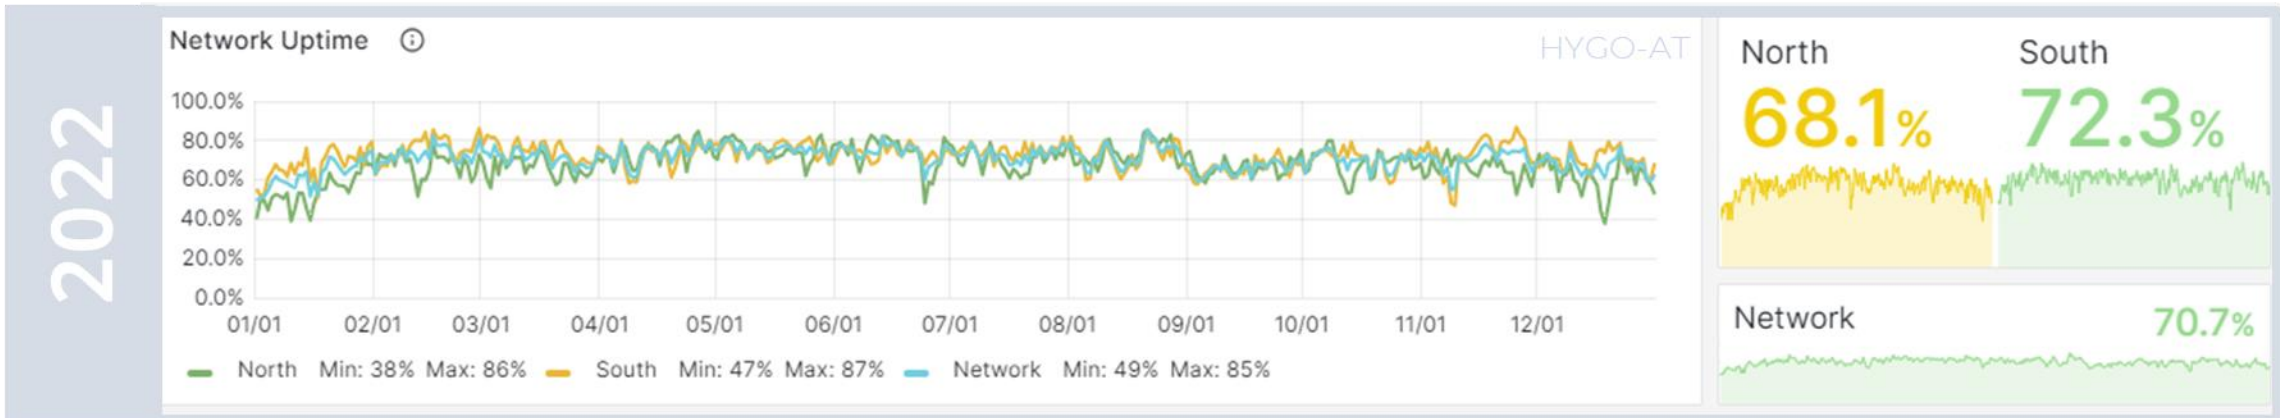

CUSTOMERS LOVE THEIR
MIRAI

THE VEHICLE TECHNOLOGY
IS HERE

CALIFORNIA INFRASTRUCTURE

Toyota has limited our Mirai sales because of insufficient infrastructure:

1. No plans for future station builds
2. Unreliable network (next slide)