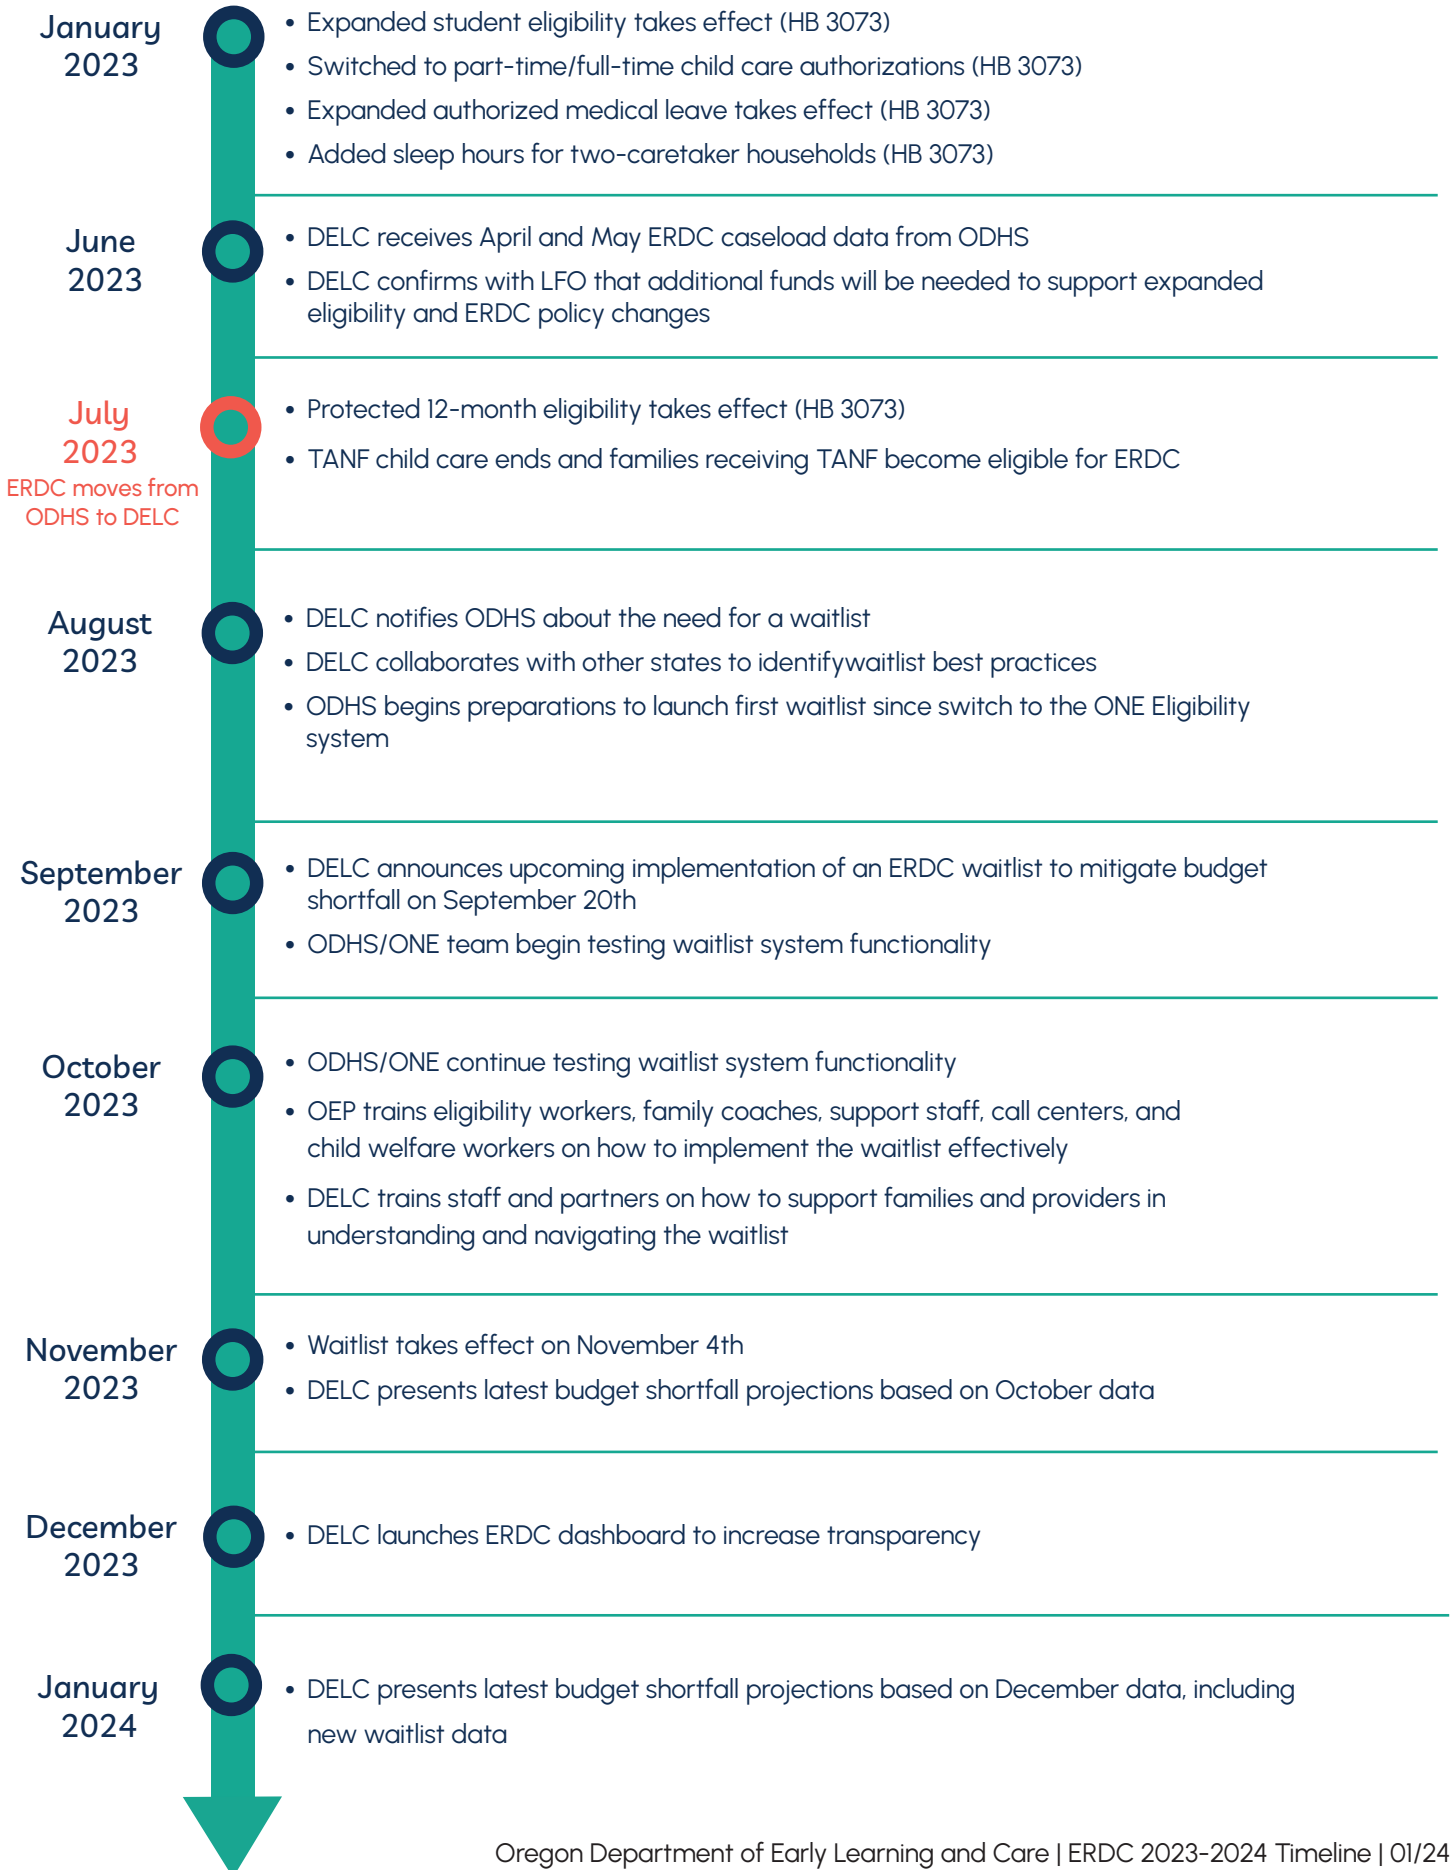

# Employment Related Day Care (ERDC) 2023-2024 Timeline

ERDC moves from  
ODHS to DELC