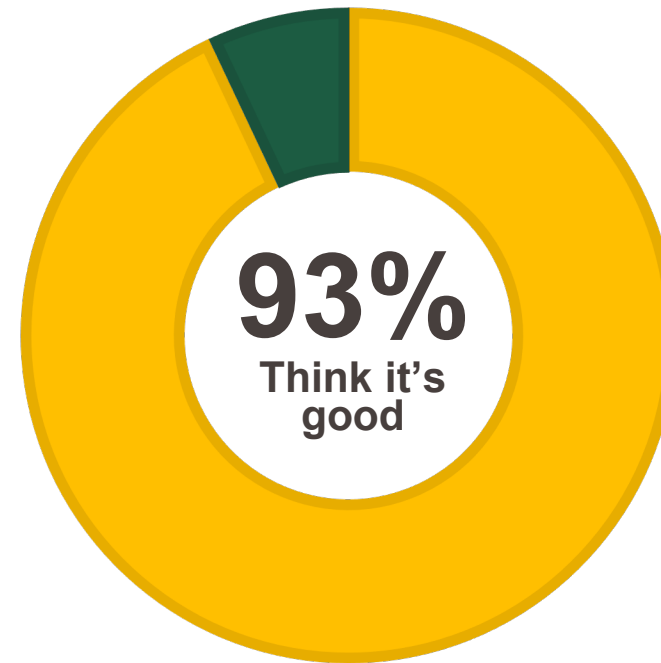

MORE THAN  
**\$5.1 MILLION**  
RAISED FOR NONPROFITS  
IN 2022

**534,641**  
BLUE BAGS PROCESSED  
*A 4% increase from 2021*

**5,565** PARTICIPATING  
NONPROFITS ACROSS OREGON  
*An 18% increase from 2021*

# Bottle Deposit and Return Program

Oregonians are familiar with the bottle deposit and return program. And they agree that it is good. (Dec. 2023 DHM Research)