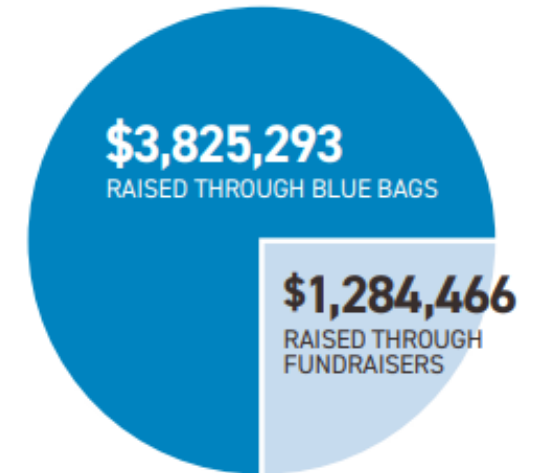

## Increasing convenience and access for Oregonians

- 1 million+ BottleDrop Account Holders
- Bag volume has nearly tripled since 2018

# Blue Bags

## Redeem yourself, support your cause

- Non-profits:
  - **Enroll** as fundraisers
  - **Distribute** Blue Bags
  - **Drop** full bags at a BottleDrop
  - **Collect** a check
- Around 5,500 nonprofits raise over **\$5 million** each year to support community efforts across Oregon.
- Over **\$25 million** raised to date.

MORE THAN  
**\$5.1 MILLION**  
RAISED FOR NONPROFITS  
IN 2022

**534,641**  
BLUE BAGS PROCESSED  
*A 4% increase from 2021*

**5,565** PARTICIPATING  
NONPROFITS ACROSS OREGON  
*An 18% increase from 2021*