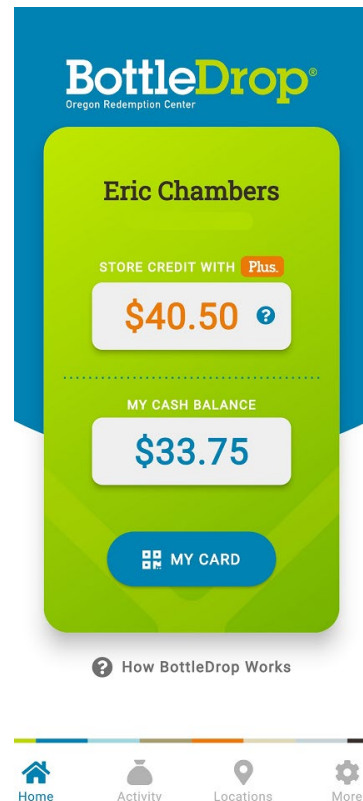

## The easy self-serve account program

- **Gear up.** Customers enroll, get card and tags at kiosk, and buy bags at store
- **Tag & fill it.** Place coded BottleDrop tag on bags and fill with redeemable containers
- **Drop it.** Leave bag at secure drop door
- **Track it.** Check account balance online or with our mobile app

## The most convenient container return system in the world

Sign up, get cash, print labels right at the store (or via the mobile app)

Bags are conveniently available for purchase anywhere bags can be dropped off.