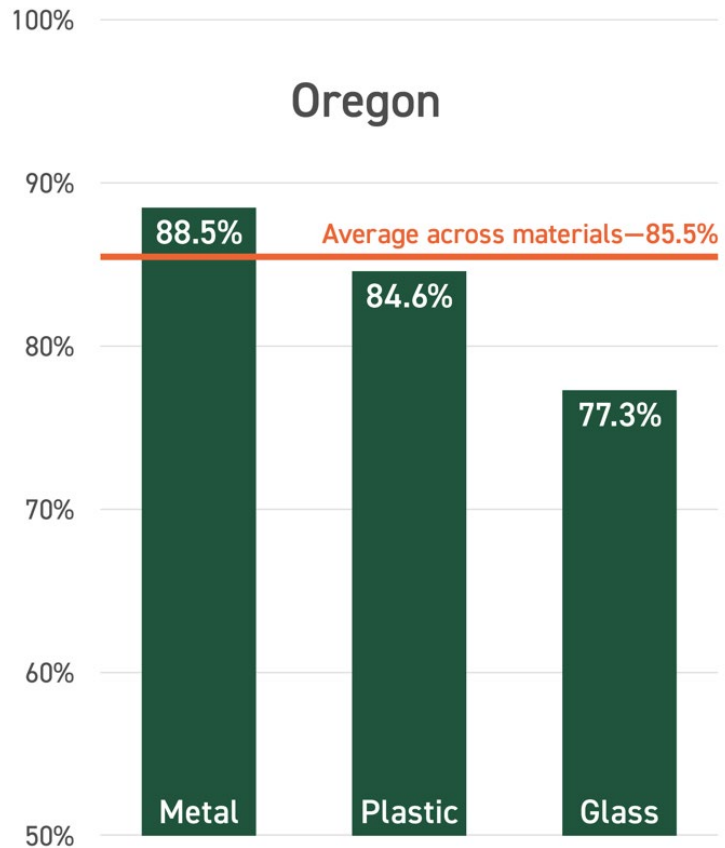

A System that Gets Results

Redemption rates in Oregon and nationally