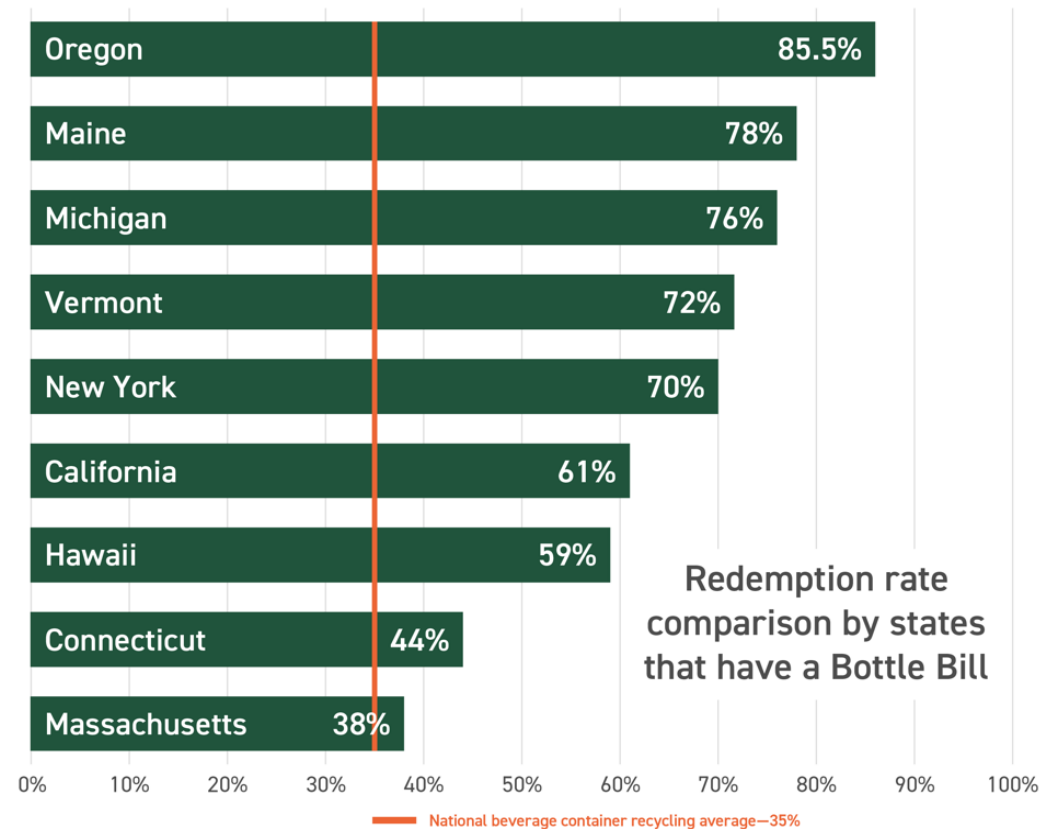

A System that Gets Results

Redemption rates in Oregon and nationally