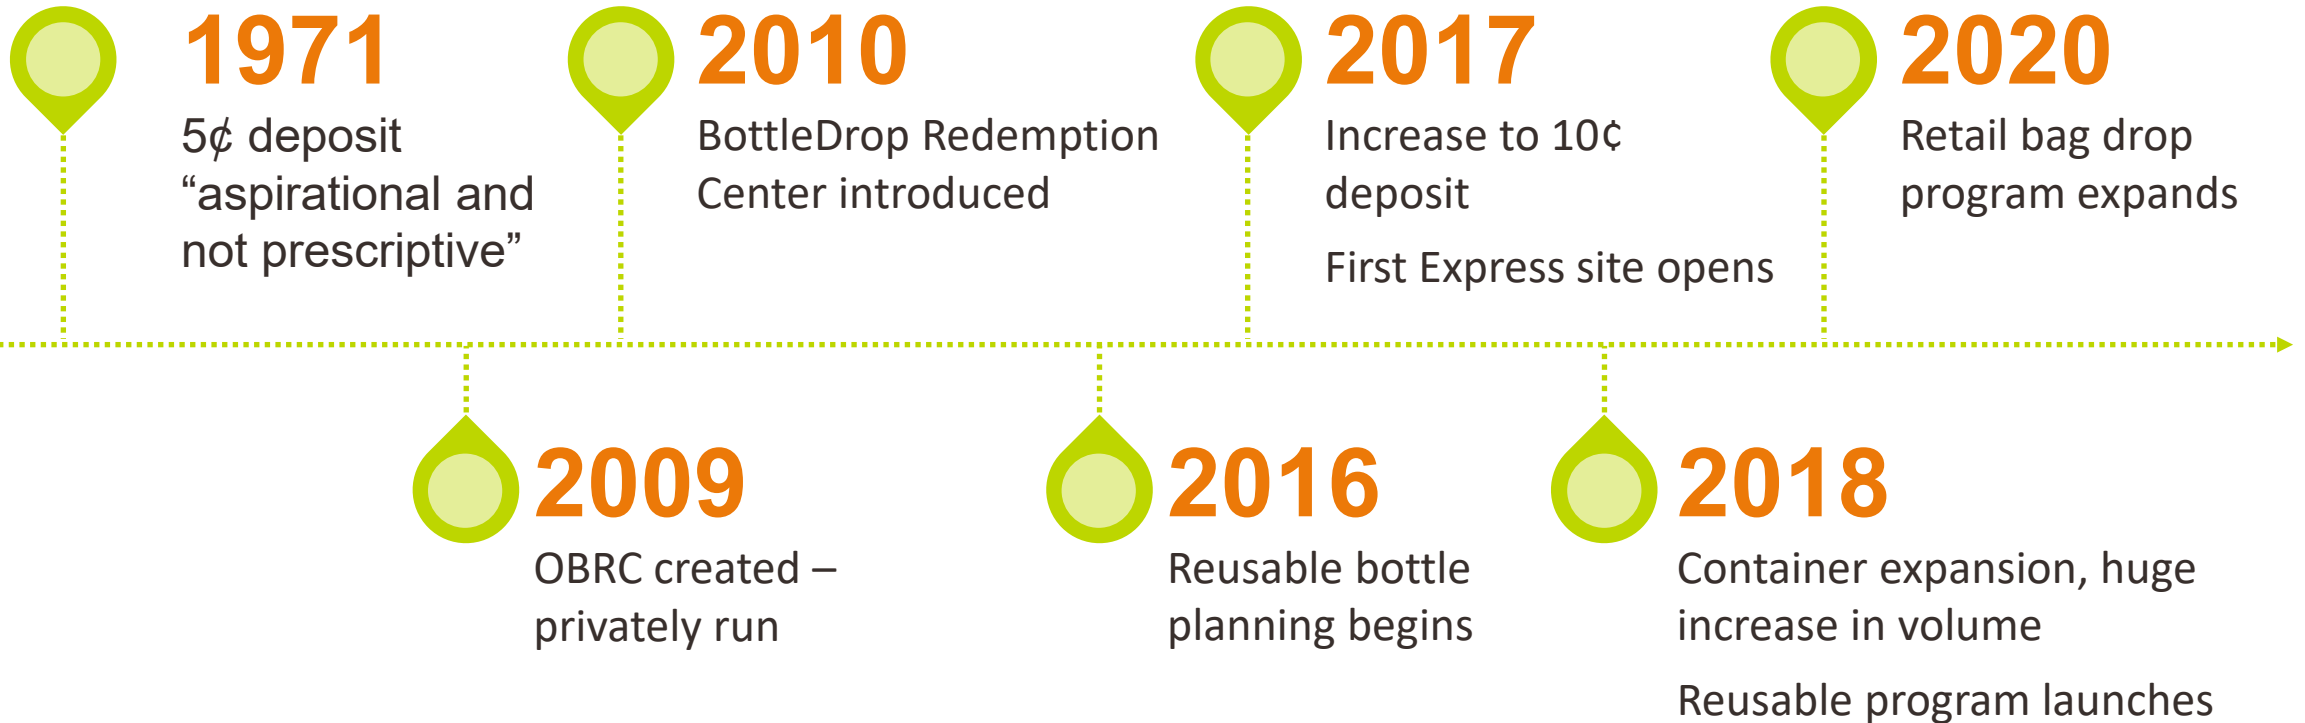

Bottle Bill: A Brief History

Oregon leading the way in beverage industry stewardship