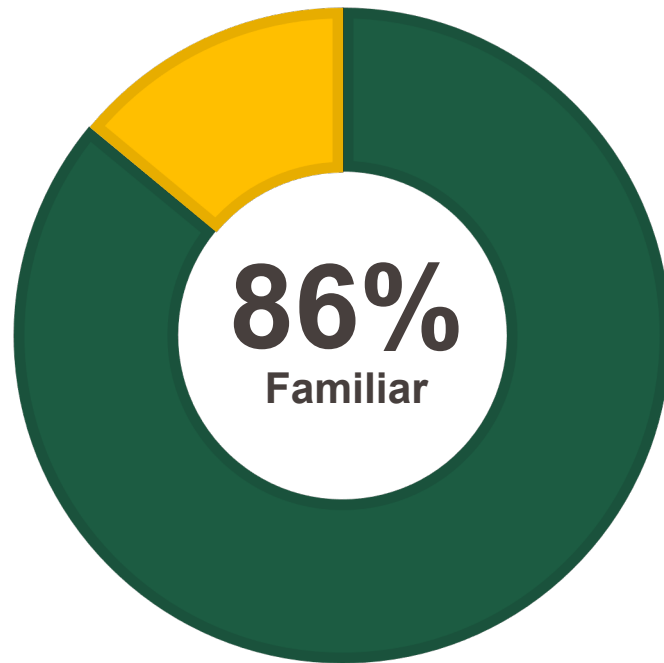

MORE THAN  
**\$5.1 MILLION**  
RAISED FOR NONPROFITS  
IN 2022

**534,641**  
BLUE BAGS PROCESSED  
*A 4% increase from 2021*

**5,565** PARTICIPATING  
NONPROFITS ACROSS OREGON  
*An 18% increase from 2021*

# Bottle Deposit and Return Program

Oregonians are familiar with the bottle deposit and return program. And they agree that it is good. (Dec. 2023 DHM Research)