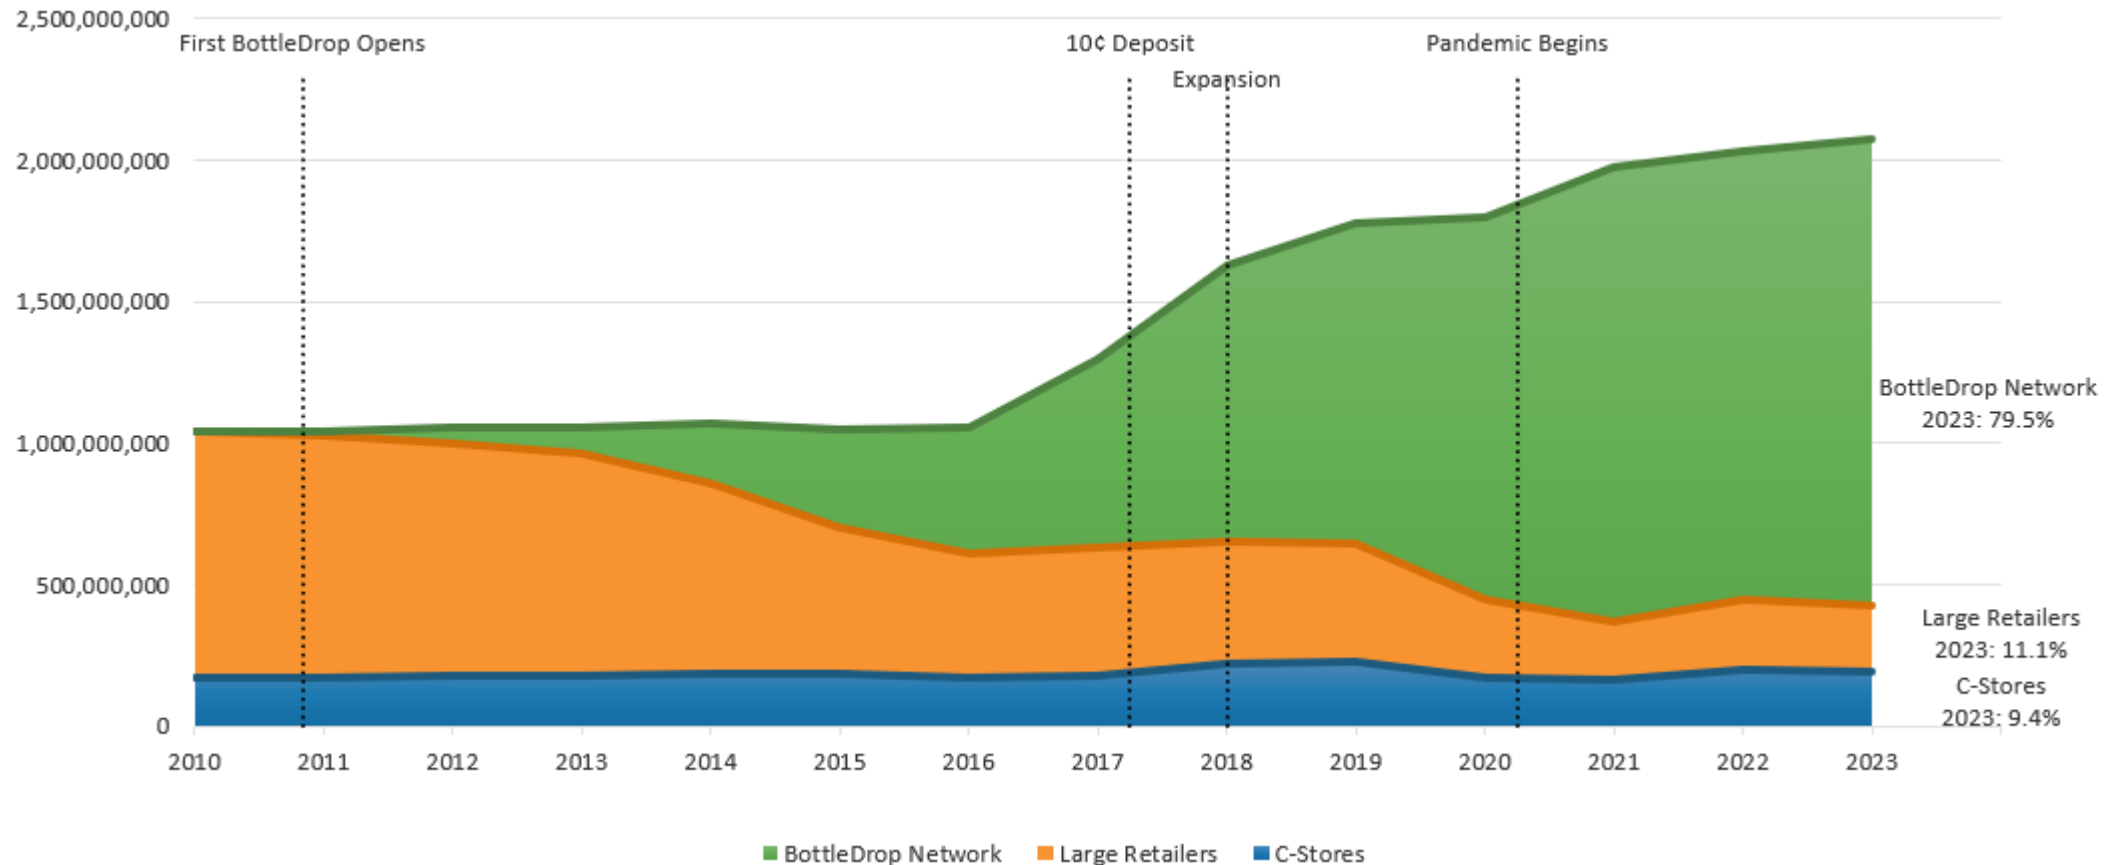

Container Returns by Location