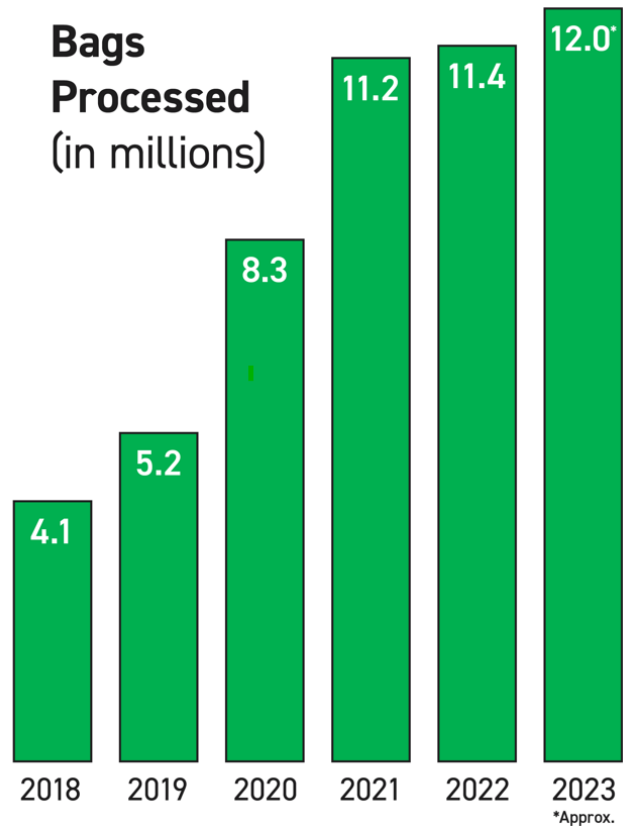

Green Bag Volume

Increasing convenience and access for Oregonians

- 1 million+ BottleDrop Account Holders
- Bag volume has nearly tripled since 2018