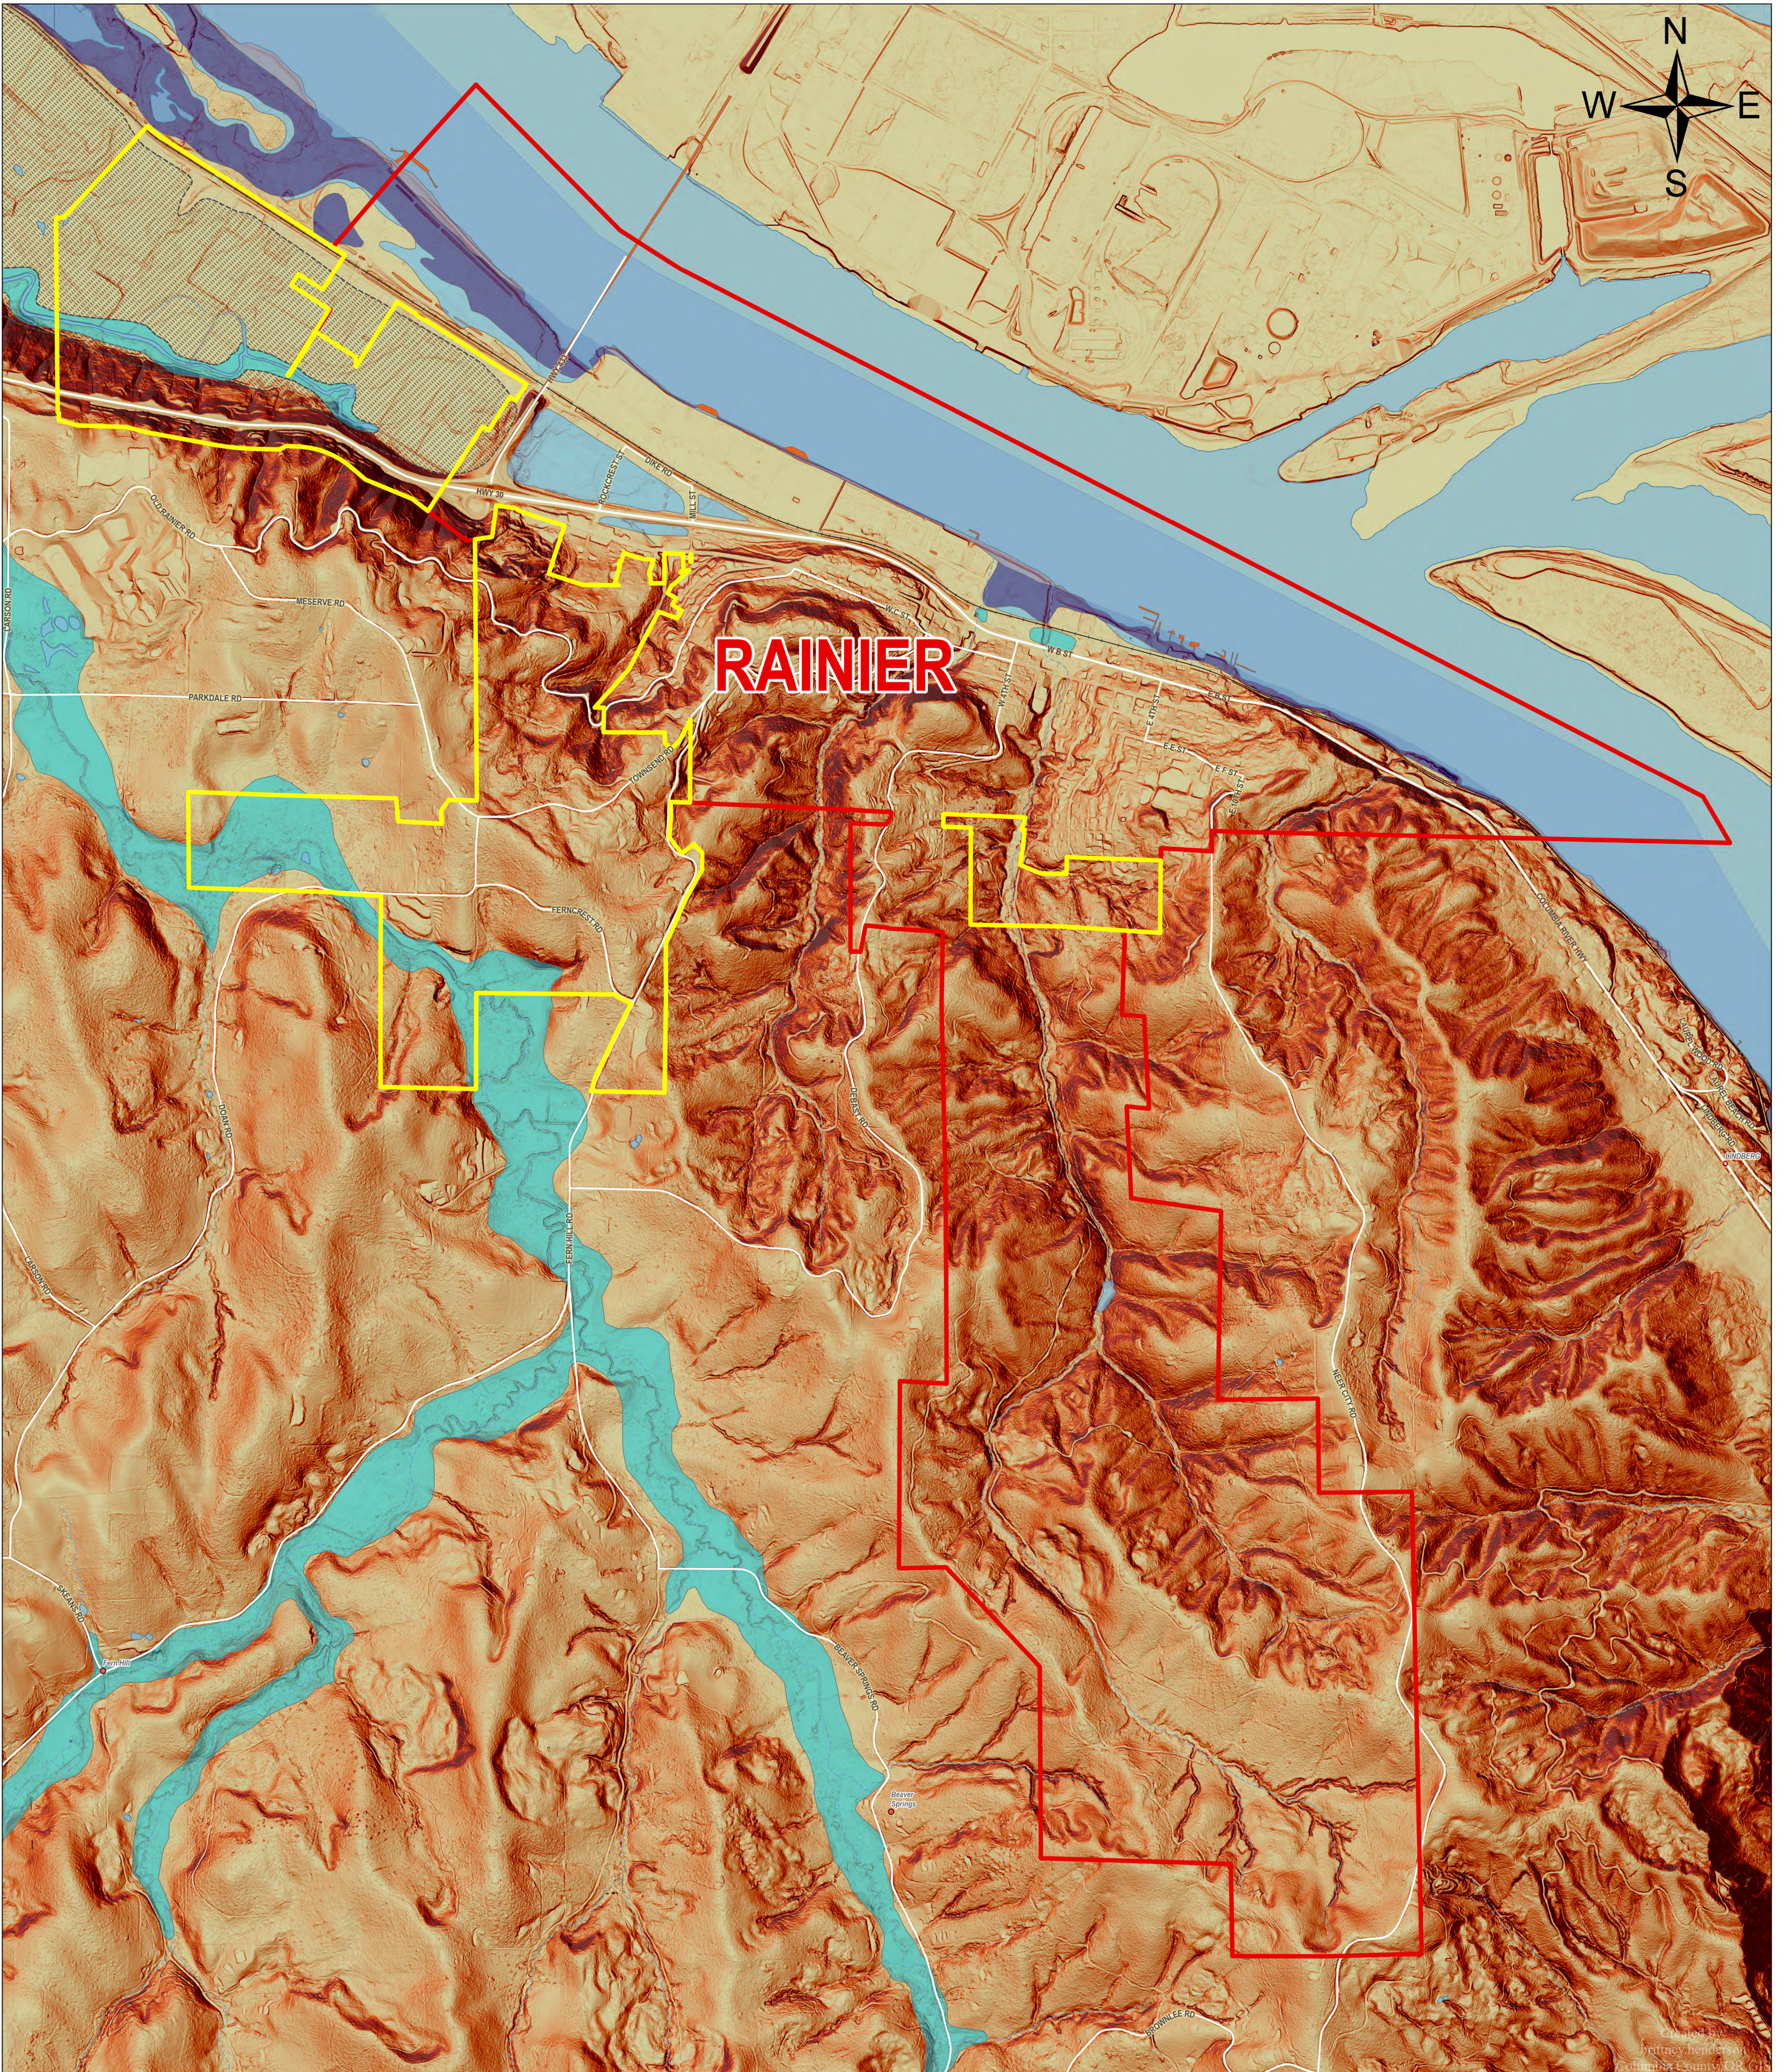

Slope & Flood Zones of Rainier, OR

Created by
Brittany Henderson
Columbia County, OR GIS