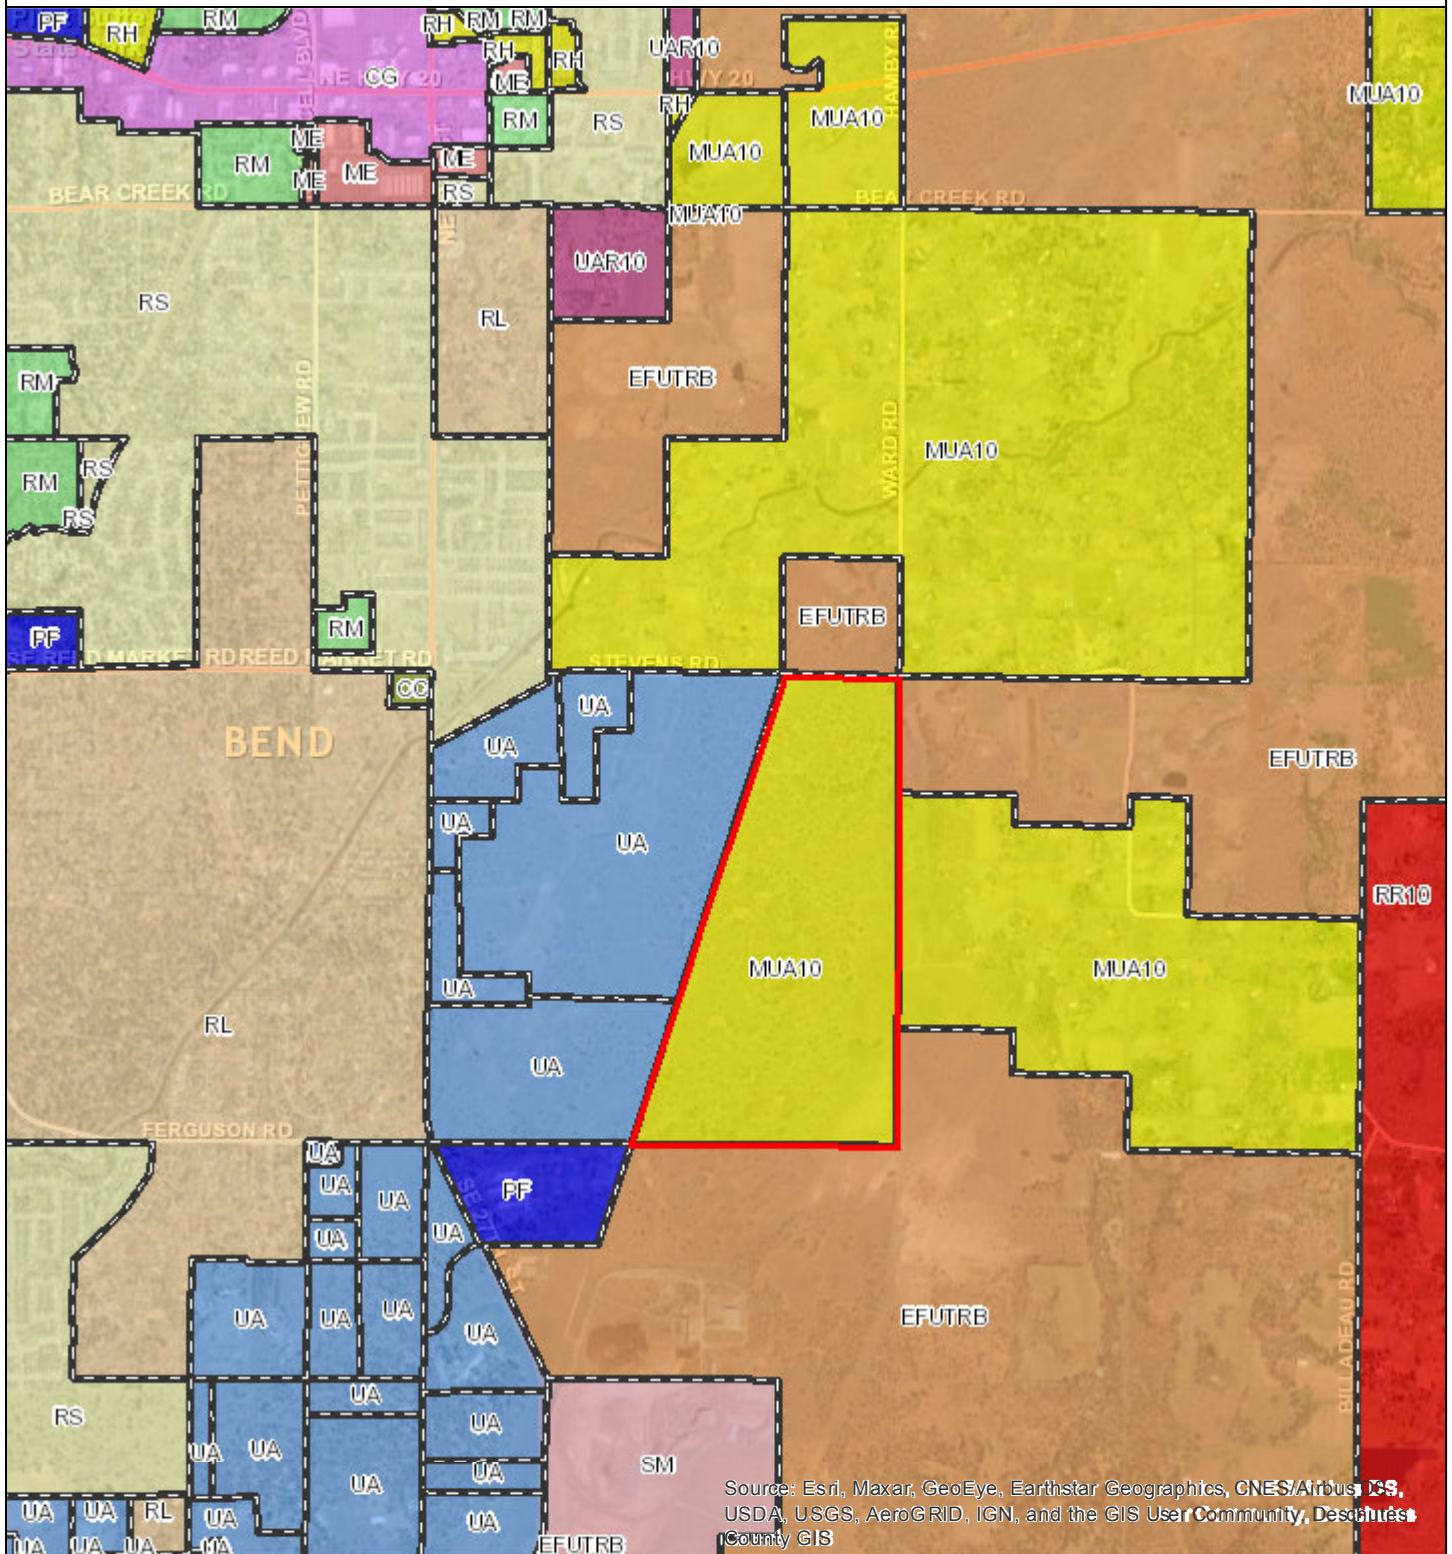

Deschutes County Property Information - Dial

Zoning Map for account 151657

Source: Esri, Maxar, GeoEye, Earthstar Geographics, CNES/Airbus DS, USDA, USGS, AeroGRID, IGN, and the GIS User Community, Deschutes County GIS

Map and Taxlot: 1812110000100