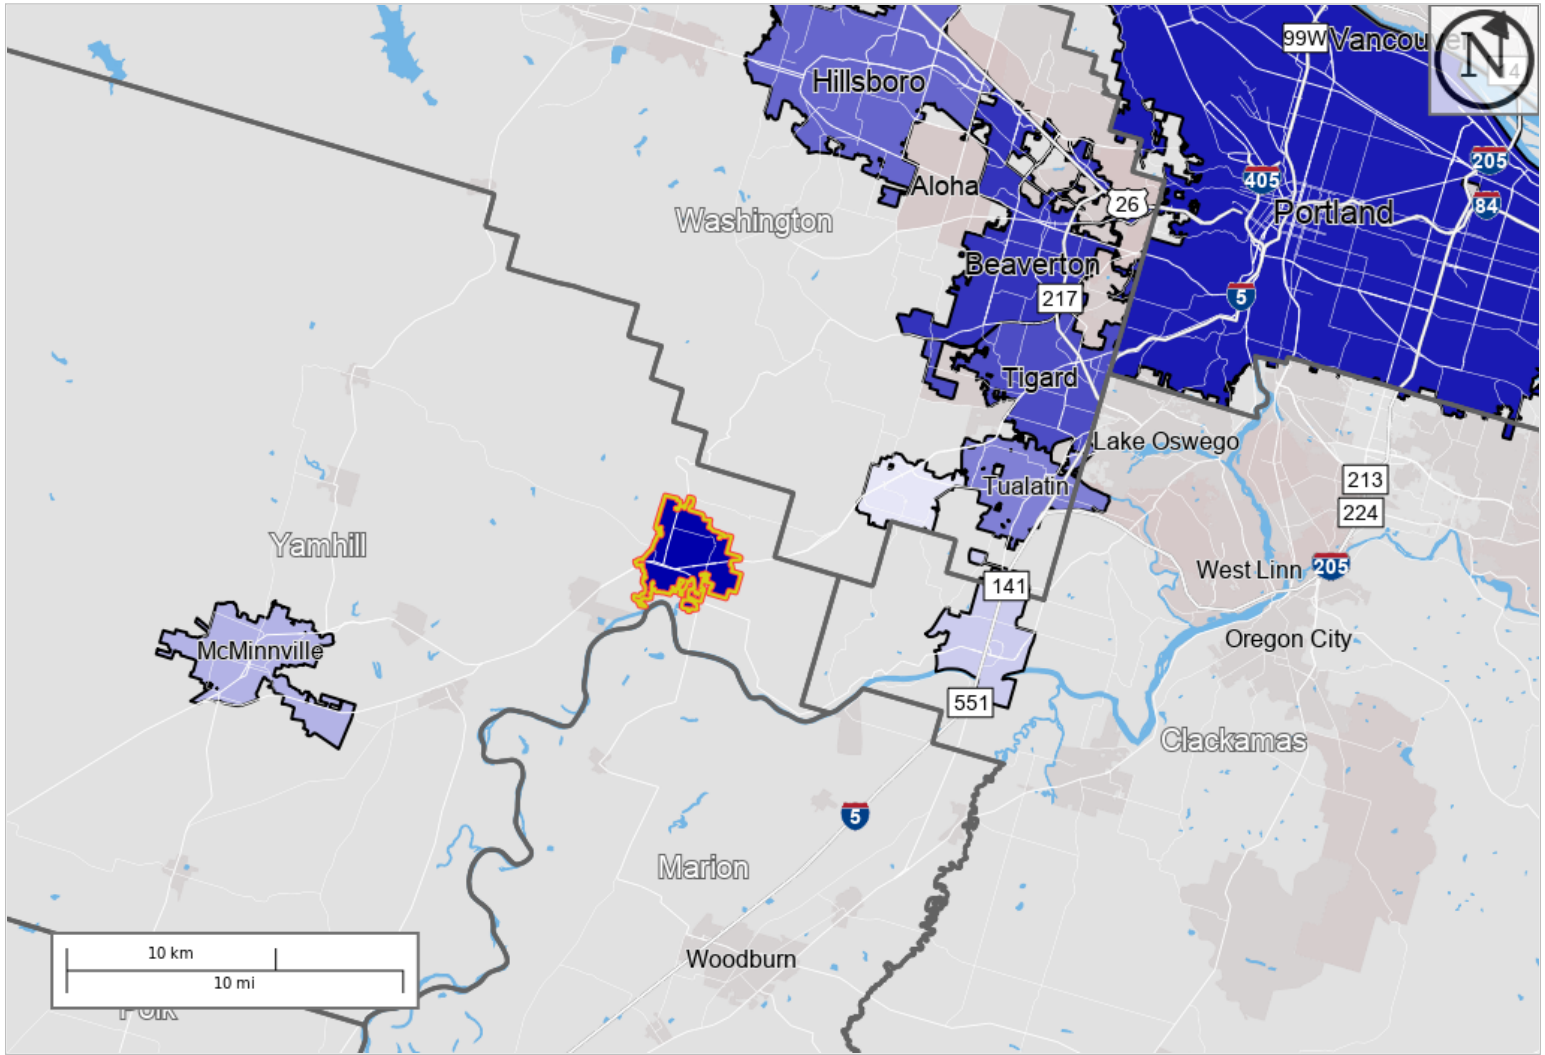

## Work Destination Report - Home Selection Area to Work Places (Cities, CDPs, etc.)

All Jobs for All Workers in 2018

Created by the U.S. Census Bureau's OnTheMap <https://onthemap.ces.census.gov> on 03/20/2021

### Counts of All Jobs from Home Selection Area to Work Places (Cities, CDPs, etc.) in 2018 All Workers

#### Map Legend

## All Workers

Places (Cities, CDPs, etc.) as Work Destination Area	2018	
	Count	Share
All Places (Cities, CDPs, etc.)	10,257	100.0
Newberg city, OR	1,882	18.3
Portland city, OR	869	8.5
Beaverton city, OR	640	6.2
Tigard city, OR	625	6.1
Hillsboro city, OR	618	6.0
Tualatin city, OR	598	5.8
Salem city, OR	445	4.3
McMinnville city, OR	420	4.1
Wilsonville city, OR	341	3.3
Sherwood city, OR	256	2.5
All Other Locations	3,563	34.7