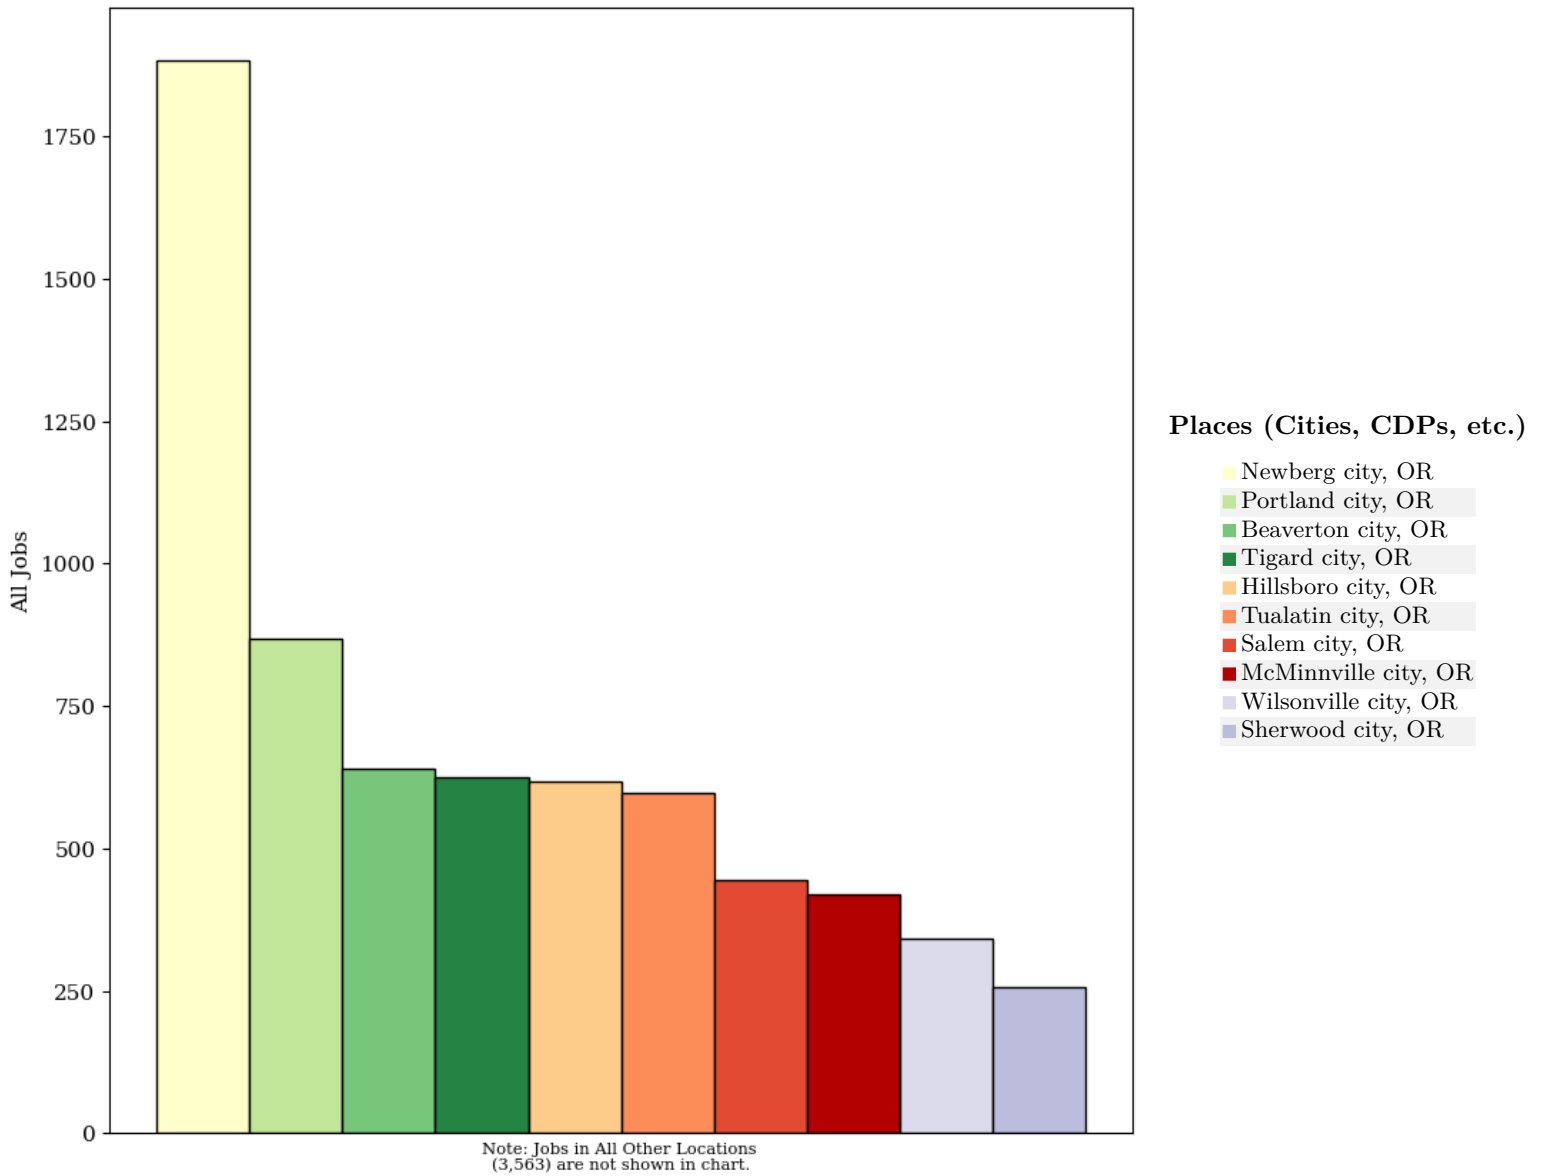

All Jobs from Home Selection Area to Work Places (Cities, CDPs, etc.) in 2018

All Workers

All Jobs from Home Selection Area to Work Places (Cities, CDPs, etc.) in 2018

All Workers

Places (Cities, CDPs, etc.) as Work Destination Area	2018	
	Count	Share
All Places (Cities, CDPs, etc.)	10,257	100.0
Newberg city, OR	1,882	18.3
Portland city, OR	869	8.5
Beaverton city, OR	640	6.2
Tigard city, OR	625	6.1
Hillsboro city, OR	618	6.0
Tualatin city, OR	598	5.8
Salem city, OR	445	4.3
McMinnville city, OR	420	4.1
Wilsonville city, OR	341	3.3
Sherwood city, OR	256	2.5
All Other Locations	3,563	34.7