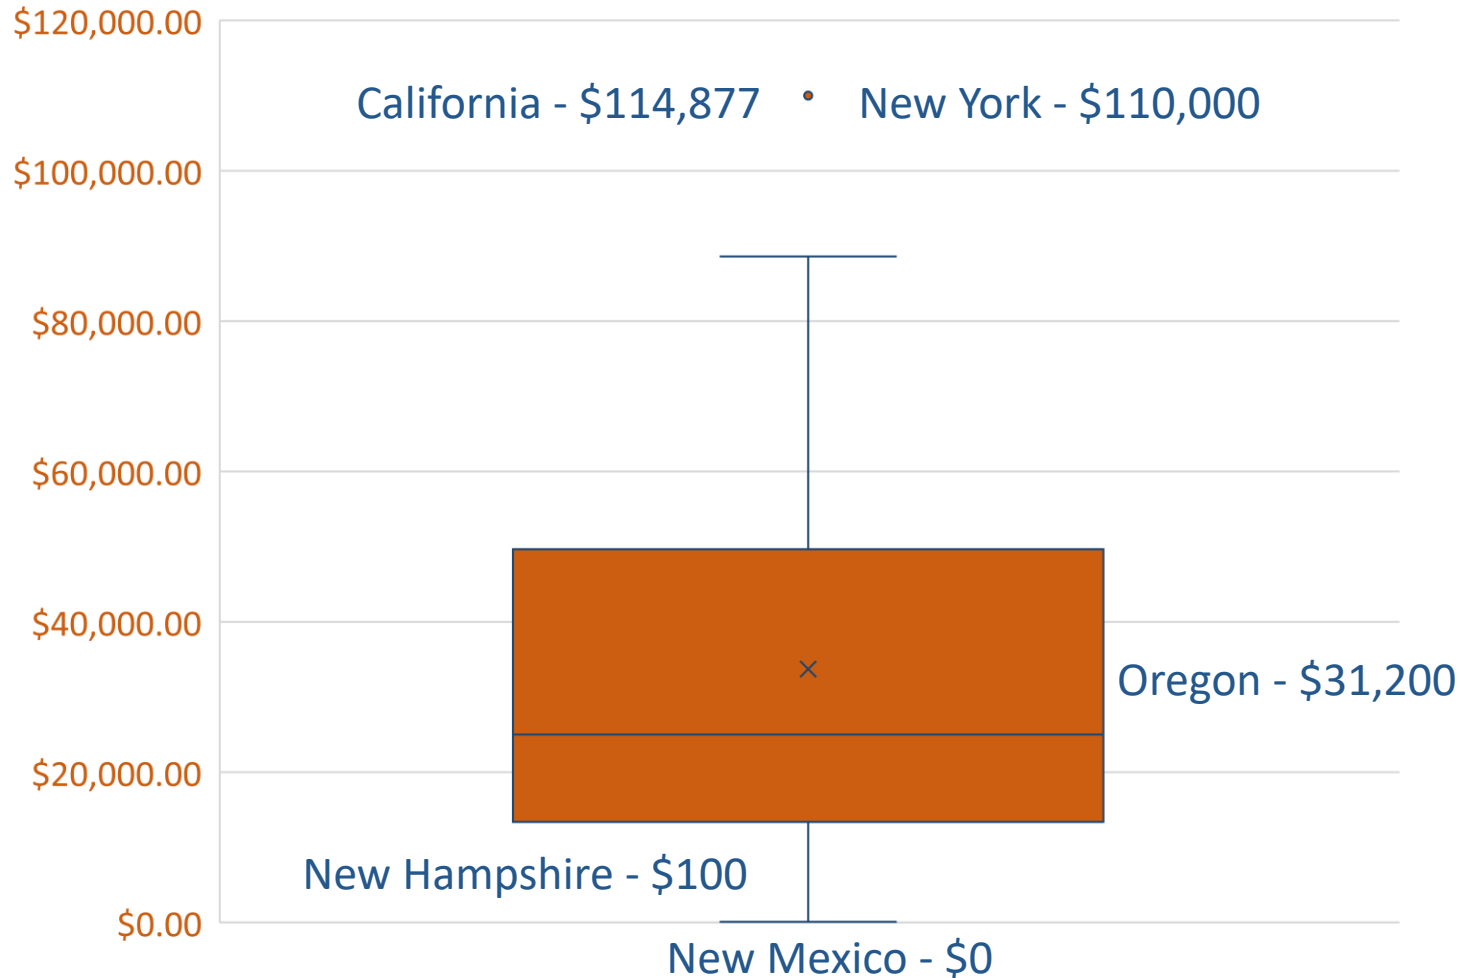

2020 LEGISLATIVE COMPENSATION LANDSCAPE

BY THE NUMBERS

- **National Average: \$38,370**
- Full-Time Average: \$75,415
- Hybrid Average: \$30,485
- Part-Time Average: \$12,838