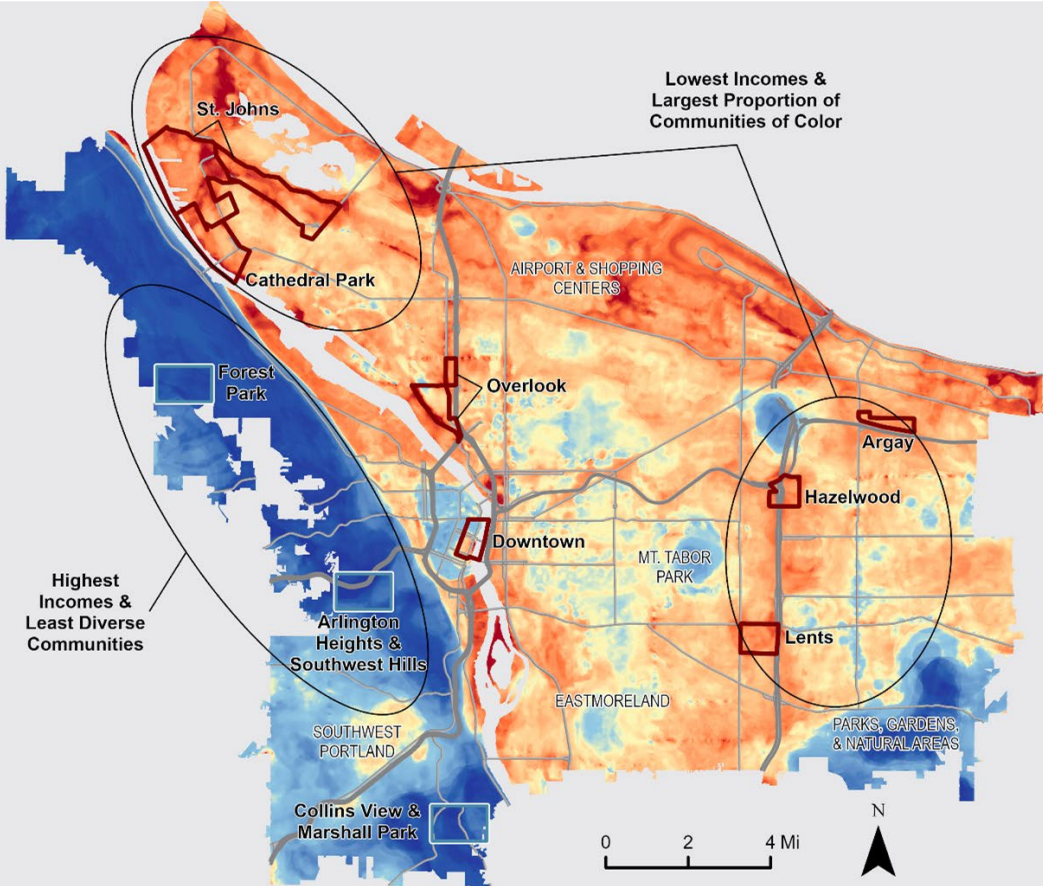

2021 Oregon Heatwave Death Toll

Confirmed Hyperthermia Deaths between June 24th to July 13th

Heat Fatality Records Across Oregon

Residence Types of Victims

*Other Includes:
Transient, Parking Lot, Hotel, & Unknown

Disproportionate Impacts of Heat on Communities

2021 Oregon Heatwave Death Toll

Confirmed Hyperthermia Deaths between June 24th to July 13th

Gain and Loss of Canopy: City of Portland ('14-'20)

Canopy Change(Gain - Loss) (square meter)

Canopy Change Density (square meter / acre)

Canopy Change ('14-20) by [populous] Neighborhood

Creativemarc/Depositphotos

Contact

Vivek Shandas

vshandas@gmail.com