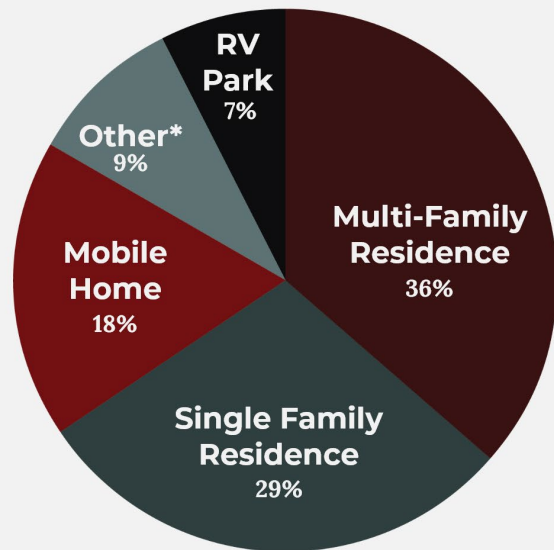

2021 Oregon Heatwave Death Toll

Confirmed Hyperthermia Deaths between June 24th to July 13th

Heat Fatality Records Across Oregon

Residence Types of Victims

*Other Includes:
Transient, Parking Lot, Hotel, & Unknown

Disproportionate Impacts of Heat on Communities

2021 Oregon Heatwave Death Toll

Confirmed Hyperthermia Deaths between June 24th to July 13th

Gain and Loss of Canopy: City of Portland ('14-'20)

Canopy Change(Gain - Loss) (square meter)