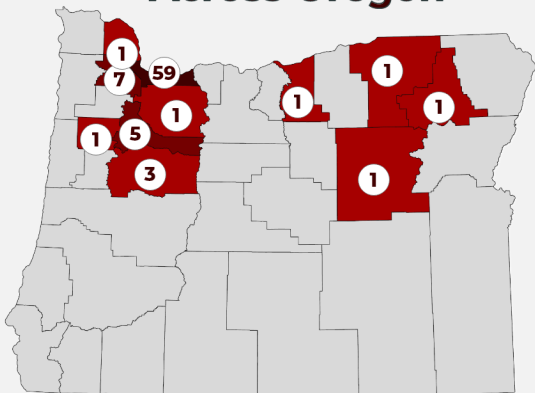

2021 Oregon Heatwave Death Toll

Confirmed Hyperthermia Deaths between June 24th to July 13th

Heat Fatality Records Across Oregon

Residence Types of Victims

*Other Includes:
Transient, Parking Lot, Hotel, & Unknown

Disproportionate Impacts of Heat on Communities

2021 Oregon Heatwave Death Toll

Confirmed Hyperthermia Deaths between June 24th to July 13th

Gain and Loss of Canopy: City of Portland ('14-'20)

Canopy Change(Gain - Loss) (square meter)