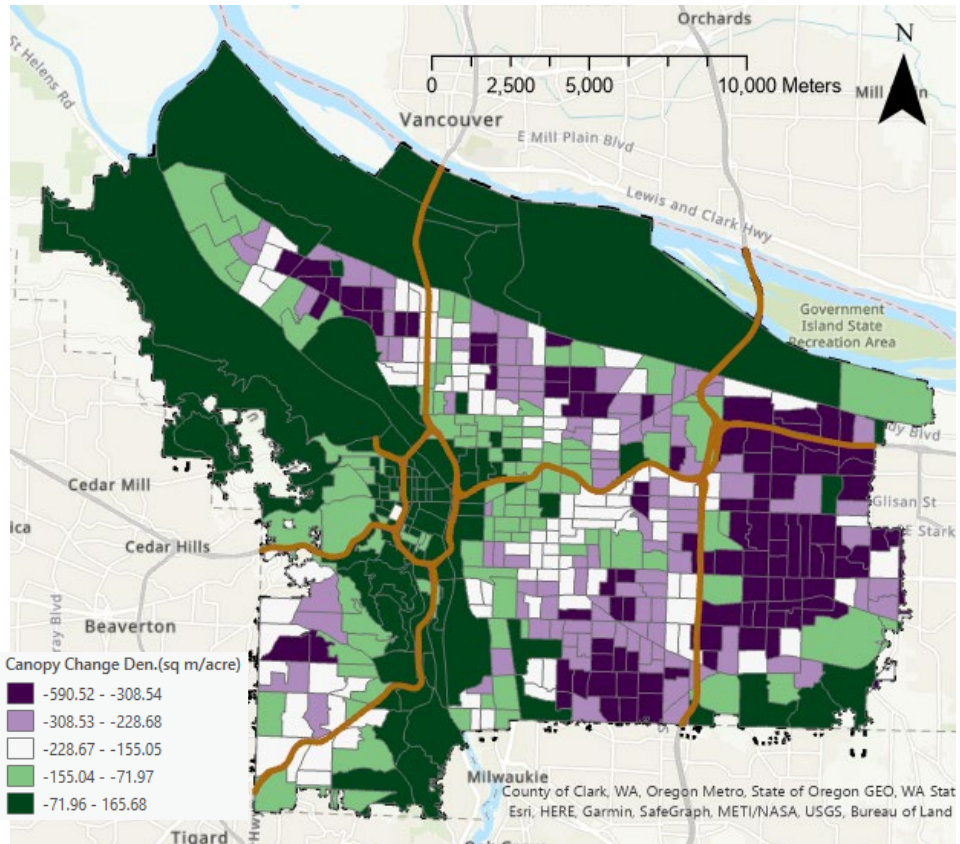

2021 Oregon Heatwave Death Toll

Confirmed Hyperthermia Deaths between June 24th to July 13th

Heat Fatality Records Across Oregon

Residence Types of Victims

*Other Includes:
Transient, Parking Lot, Hotel, & Unknown

Disproportionate Impacts of Heat on Communities

2021 Oregon Heatwave Death Toll

Confirmed Hyperthermia Deaths between June 24th to July 13th

Gain and Loss of Canopy: City of Portland ('14-'20)

Canopy Change(Gain - Loss) (square meter)

Canopy Change Density (square meter / acre)

Canopy Change ('14-20) by [populous] Neighborhood

Creativemarc/Depositphotos

Contact

Vivek Shandas

vshandas@gmail.com