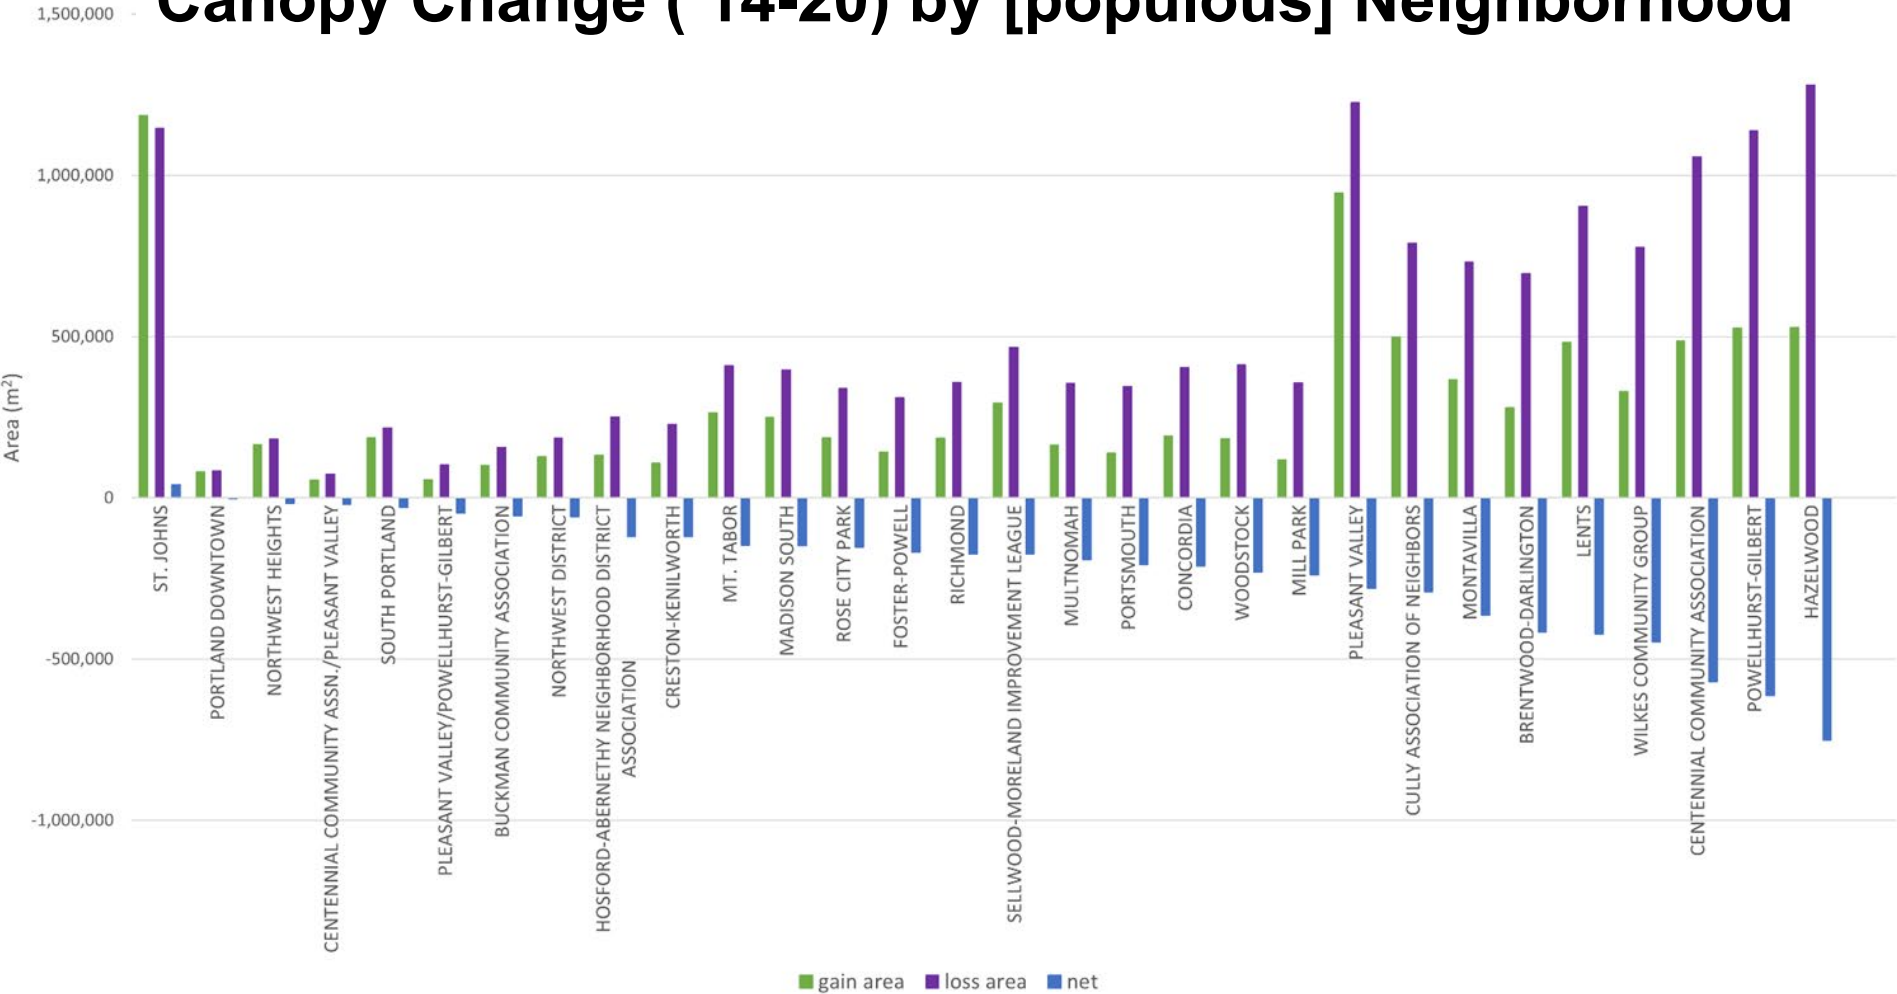

Canopy Change ('14-20) by [populous] Neighborhood