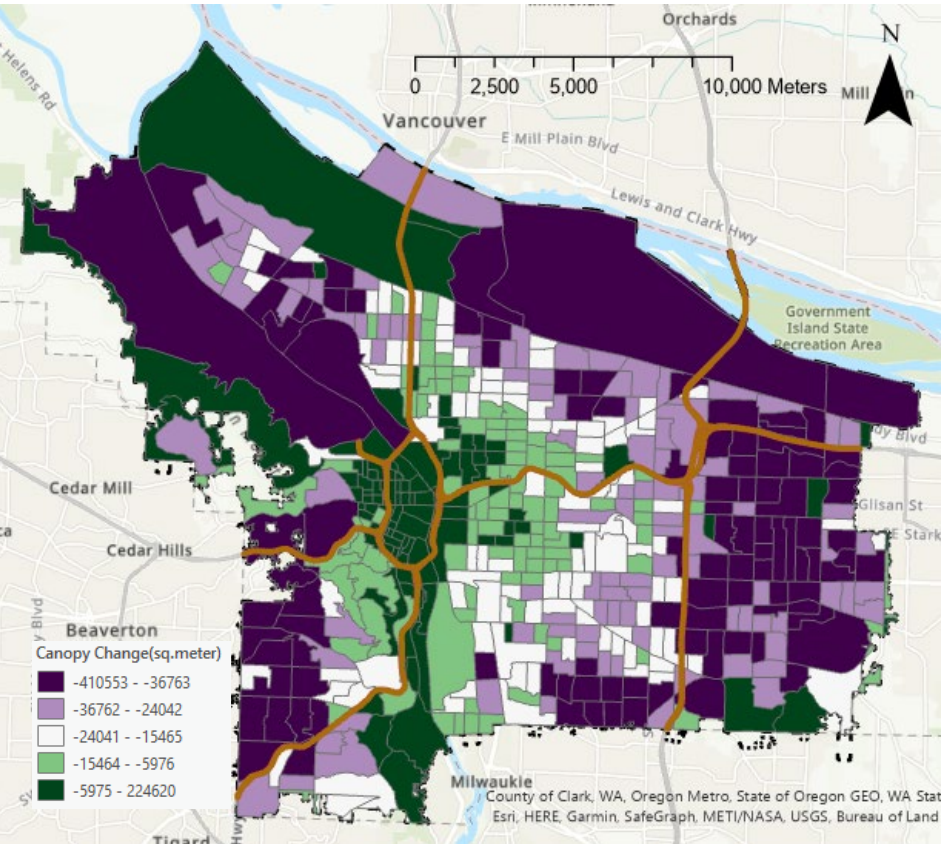

2021 Oregon Heatwave Death Toll

Confirmed Hyperthermia Deaths between June 24th to July 13th

Heat Fatality Records Across Oregon

Residence Types of Victims

*Other Includes:
Transient, Parking Lot, Hotel, & Unknown

Disproportionate Impacts of Heat on Communities

2021 Oregon Heatwave Death Toll

Confirmed Hyperthermia Deaths between June 24th to July 13th

Gain and Loss of Canopy: City of Portland ('14-'20)

Canopy Change(Gain - Loss) (square meter)

Canopy Change Density (square meter / acre)

Canopy Change ('14-20) by [populous] Neighborhood

Creativemarc/Depositphotos

Contact

Vivek Shandas

vshandas@gmail.com