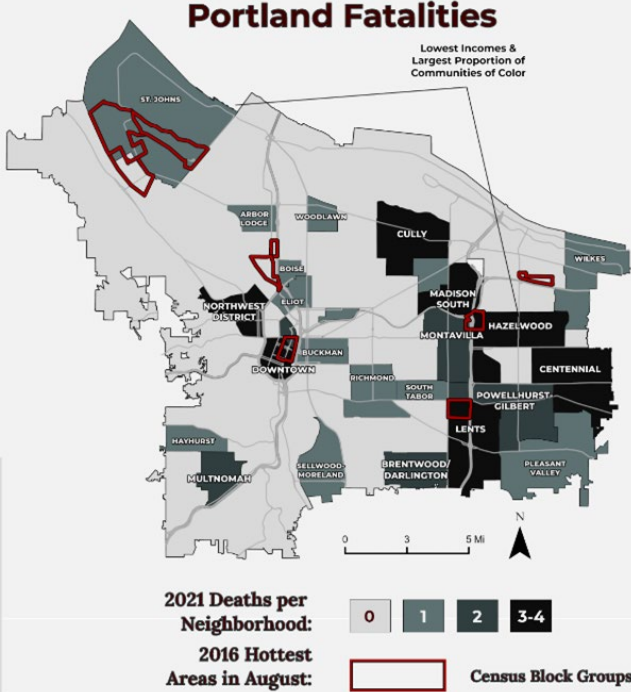

2021 Oregon Heatwave Death Toll

Confirmed Hyperthermia Deaths between June 24th to July 13th

Heat Fatality Records Across Oregon

Residence Types of Victims

*Other Includes:
Transient, Parking Lot, Hotel, & Unknown

Disproportionate Impacts of Heat on Communities

2021 Oregon Heatwave Death Toll

Confirmed Hyperthermia Deaths between June 24th to July 13th

Gain and Loss of Canopy: City of Portland ('14-'20)

Canopy Change(Gain - Loss) (square meter)

Canopy Change Density (square meter / acre)

Canopy Change ('14-20) by [populous] Neighborhood

Creativemarc/Depositphotos

Contact

Vivek Shandas

vshandas@gmail.com