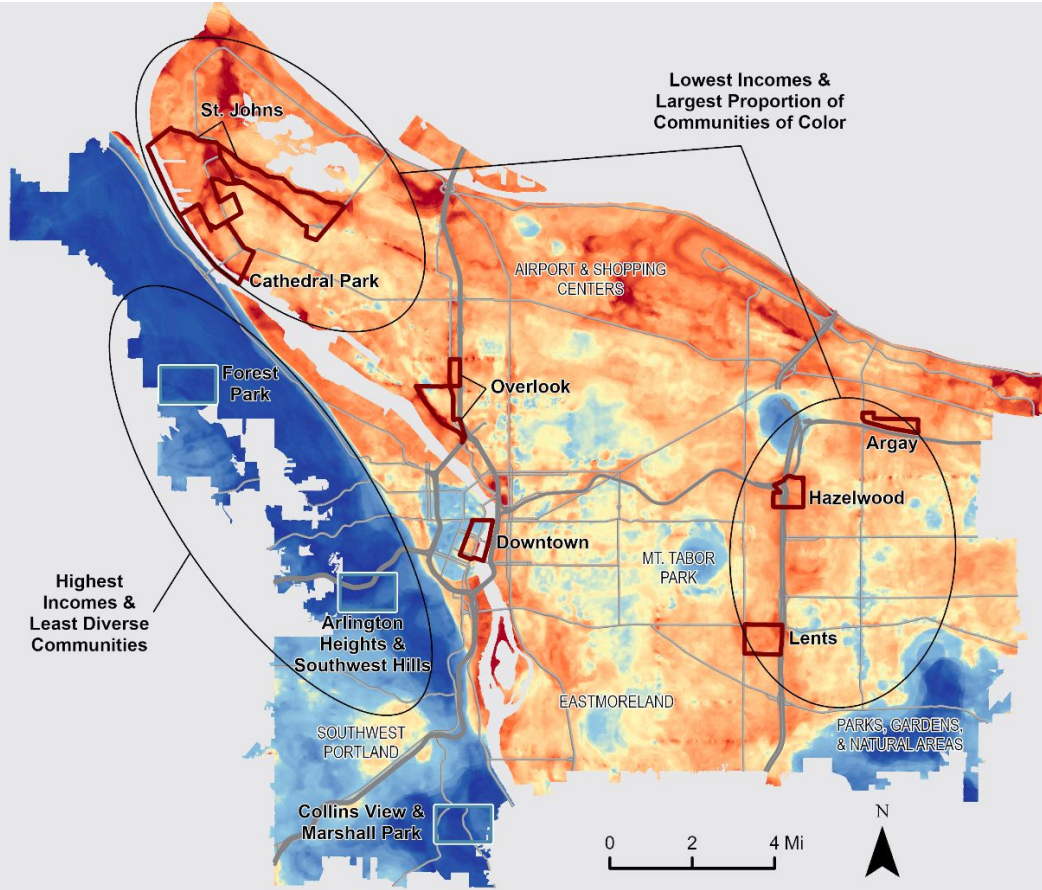

Disproportionate Impacts of Heat on Communities

2021 Oregon Heatwave Death Toll

Confirmed Hyperthermia Deaths between June 24th to July 13th

Portland Fatalities

2021 Deaths per Neighborhood:

2016 Hottest Areas in August:

Gain and Loss of Canopy: City of Portland ('14-'20)

Canopy Change(Gain - Loss) (square meter)

Canopy Change Density (square meter / acre)

Canopy Change ('14-20) by [populous] Neighborhood

Creativemarc/Depositphotos