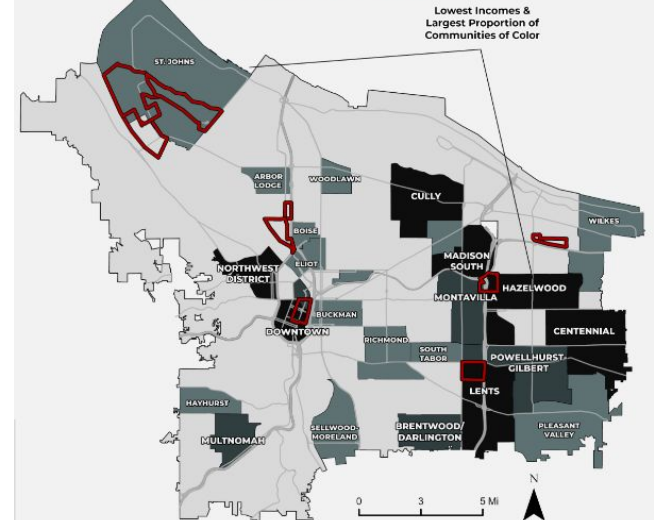

Disproportionate Impacts of Heat on Communities

2021 Oregon Heatwave Death Toll

Confirmed Hyperthermia Deaths between June 24th to July 13th

Portland Fatalities

2021 Deaths per Neighborhood:

2016 Hottest Areas in August:

Gain and Loss of Canopy: City of Portland ('14-'20)

Canopy Change(Gain - Loss) (square meter)

Canopy Change Density (square meter / acre)

Canopy Change ('14-20) by [populous] Neighborhood

Creativemarc/Depositphotos