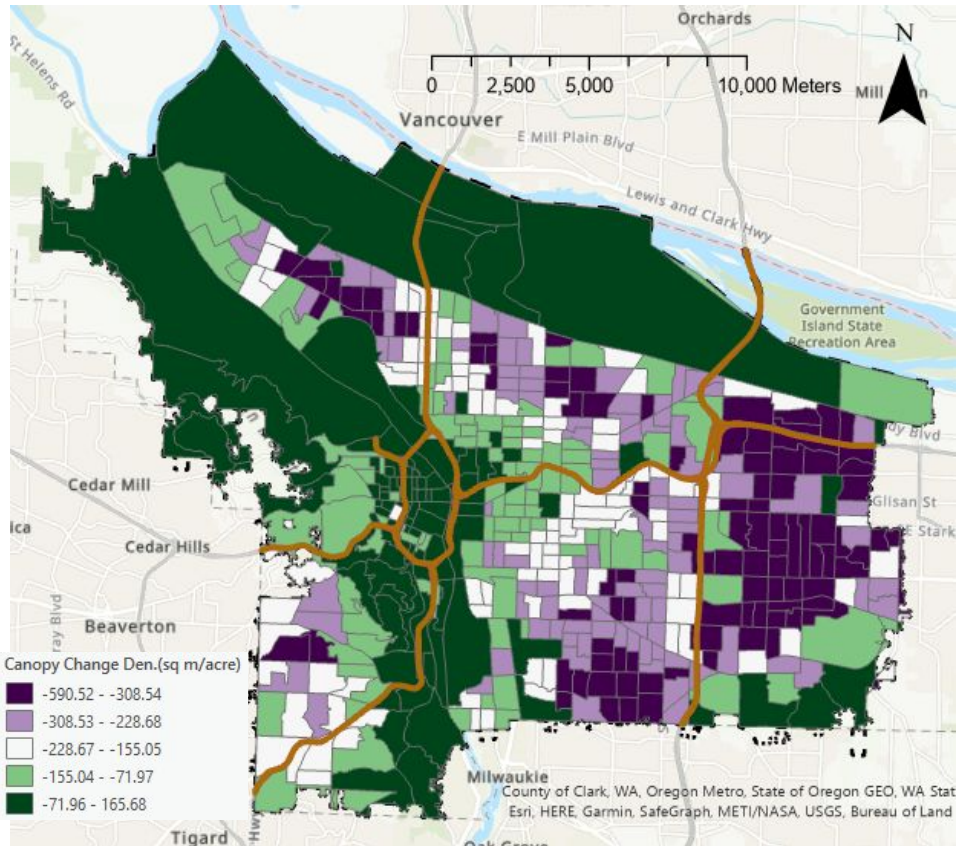

Disproportionate Impacts of Heat on Communities

2021 Oregon Heatwave Death Toll

Confirmed Hyperthermia Deaths between June 24th to July 13th

Portland Fatalities

2021 Deaths per Neighborhood:

2016 Hottest Areas in August:

Gain and Loss of Canopy: City of Portland ('14-'20)

Canopy Change(Gain - Loss) (square meter)

Canopy Change Density (square meter / acre)

Canopy Change ('14-20) by [populous] Neighborhood

Creativemarc/Depositphotos