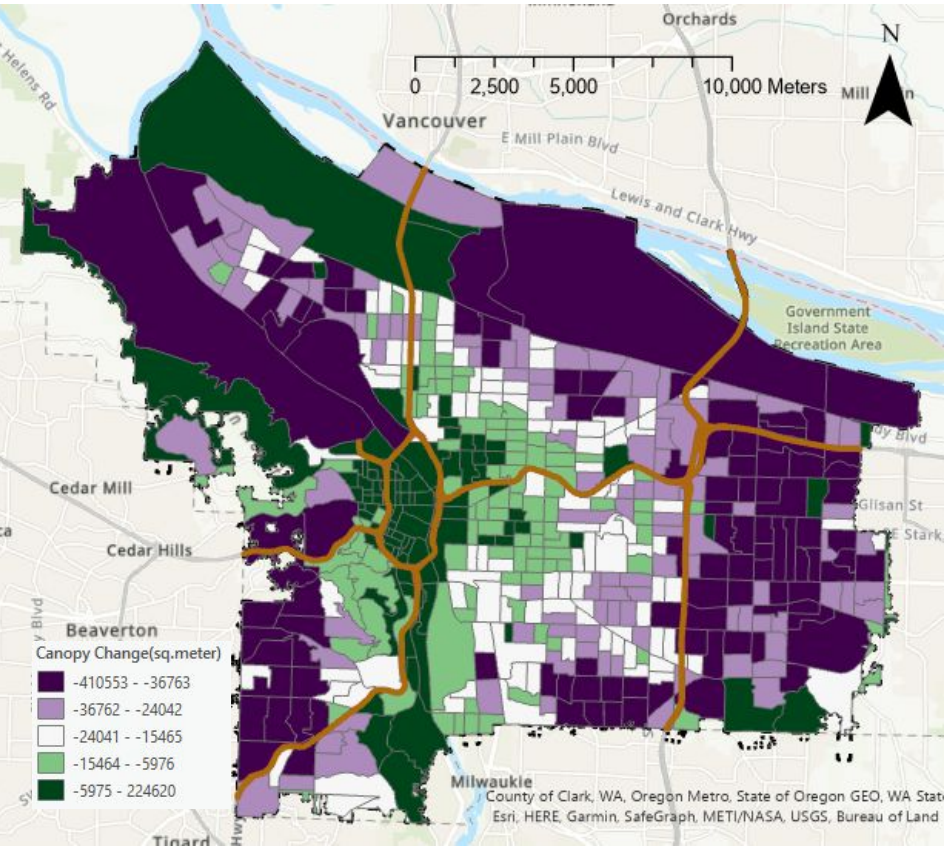

Disproportionate Impacts of Heat on Communities

2021 Oregon Heatwave Death Toll

Confirmed Hyperthermia Deaths between June 24th to July 13th

Portland Fatalities

2021 Deaths per Neighborhood:

2016 Hottest Areas in August:

Gain and Loss of Canopy: City of Portland ('14-'20)

Canopy Change(Gain - Loss) (square meter)

Canopy Change Density (square meter / acre)

Canopy Change ('14-20) by [populous] Neighborhood

Creativemarc/Depositphotos