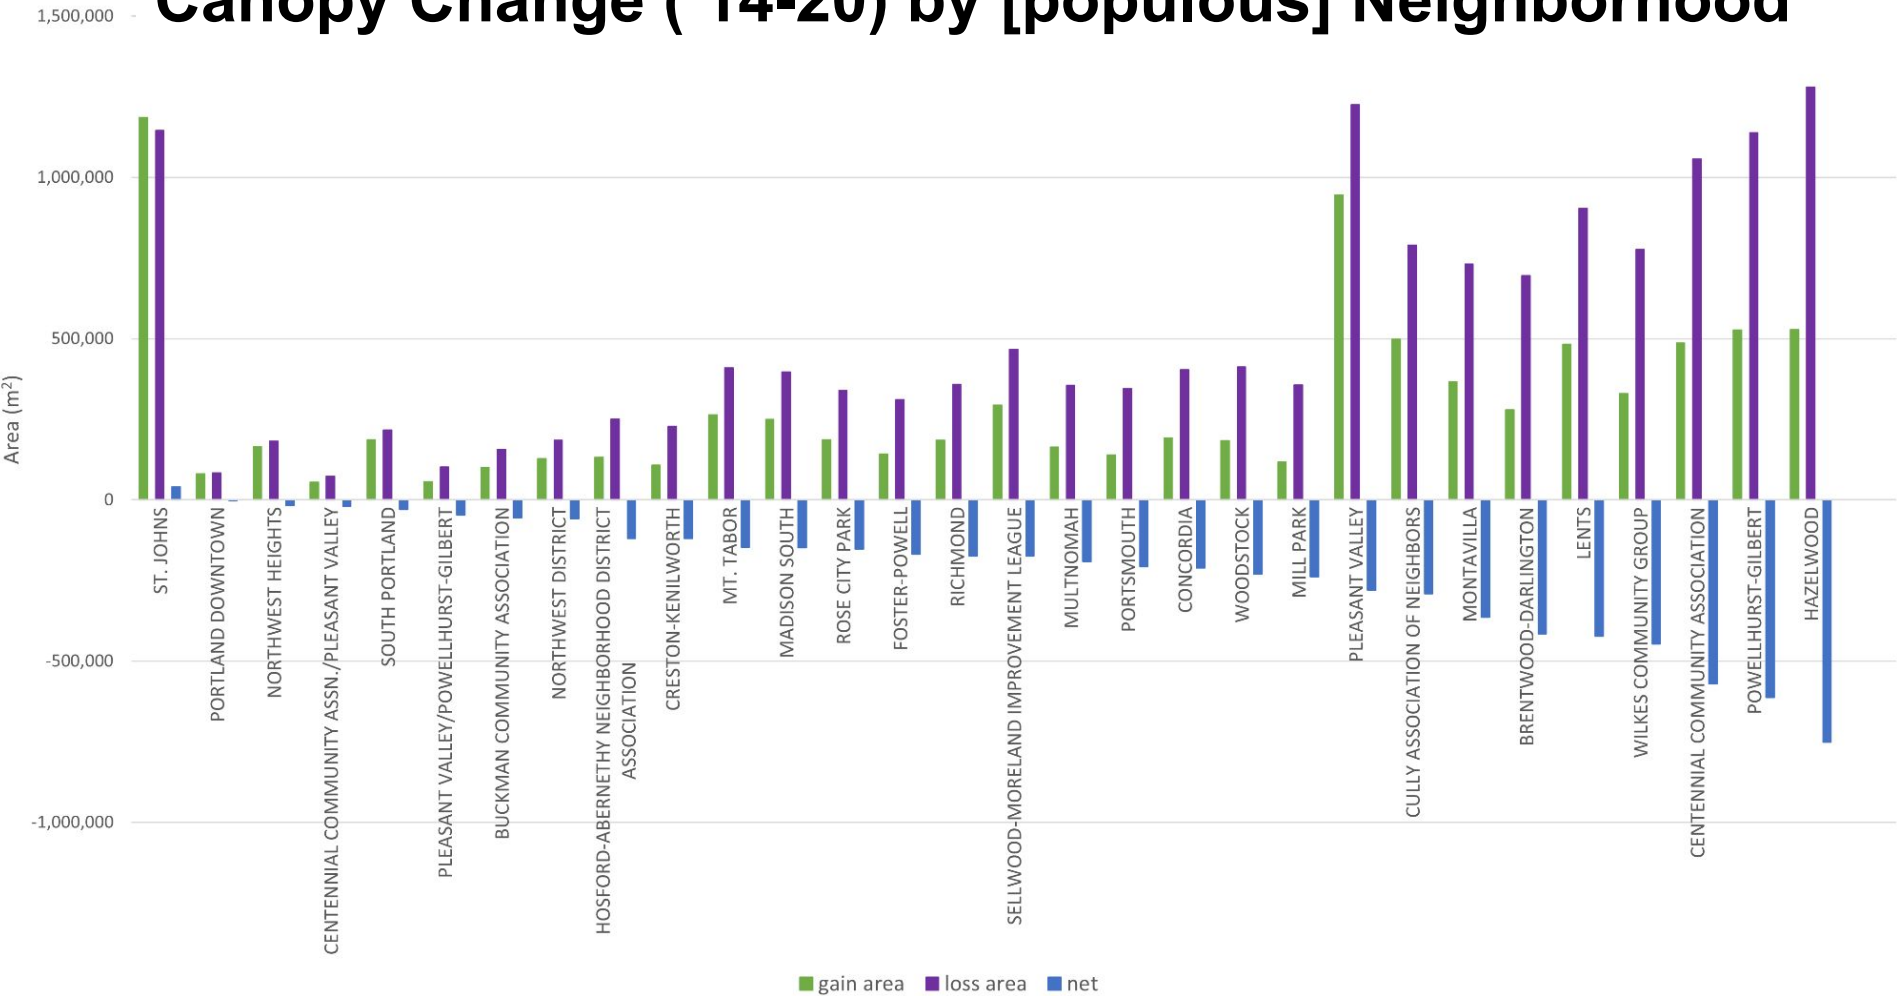

Gain and Loss of Canopy: City of Portland ('14-'20)

Canopy Change(Gain - Loss) (square meter)

Canopy Change Density (square meter / acre)

Canopy Change ('14-20) by [populous] Neighborhood

Creativemarc/Depositphotos