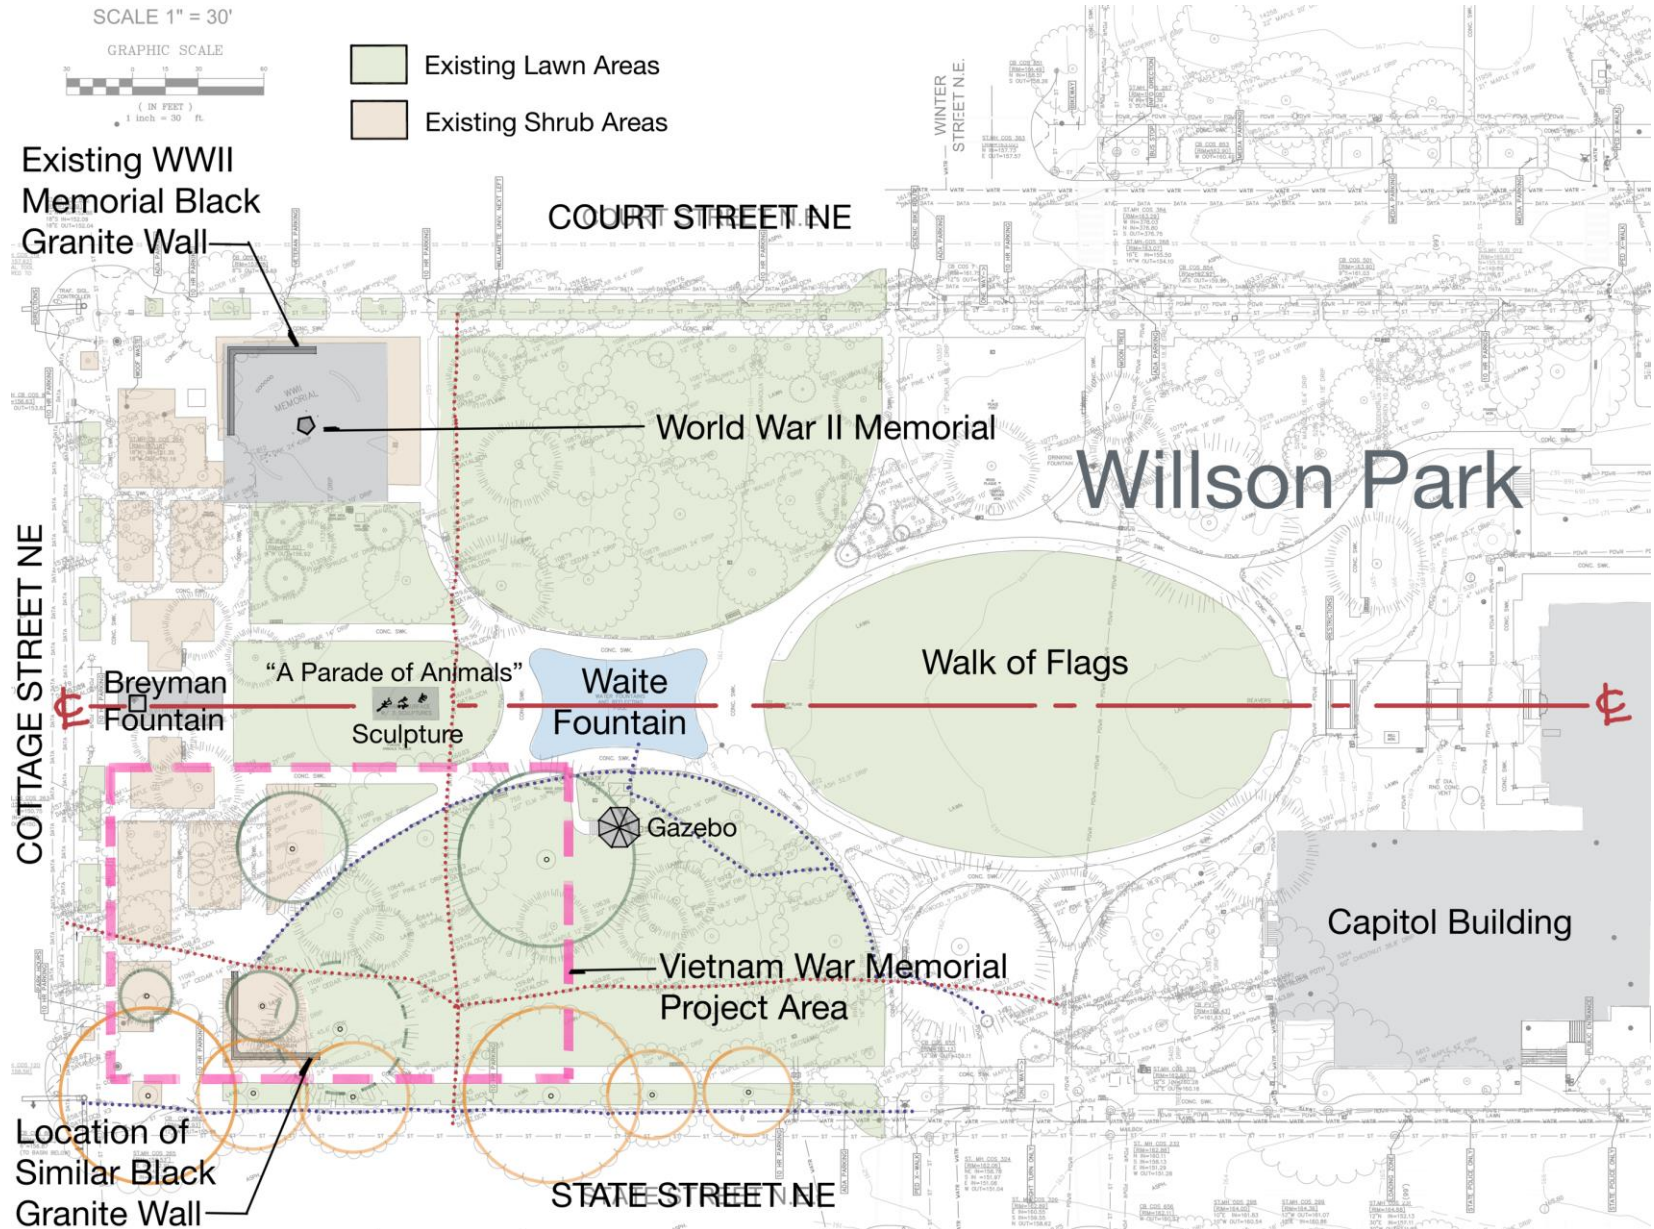

State Capitol State Park Site Improvement Plan

**Current Proposed
Memorial Site**

**Original Proposed
Memorial Site**

Site Context

Site Photos

Looking SE at WWII Memorial Site

Looking NE at Vietnam War Memorial Site

02/24/20

Memorial Plan:

LEGEND

Memorial Elements

- ① Memorial Monument - Black Granite Columns
- ② Brothers Benches
- ③ MIA - POW Stations
- ④ Nurses Station
- ⑥ Honor Station - Wetland Water Feature
- ⑦ A Soldier's Return
- ⑧ Meeting & Gathering Station
- ⑨ Persian Gulf War Memorial
- ⑩ Gold Star Families Memorial Monument
- ⑪ Purple Heart State Plaque

02/24/20

Design Concept: Comparing the Wars & the Oregon Capitol's Memorials

	WWII	Vietnam
WAR	Solid Public Support	Fractured Public Support
	Vets Welcomed Home	Vets Ignored or Insulted
	Moms & Dads	Sons & Daughters
	WWII	Vietnam
MEMORIAL	Square Corners	Arcs & Curves
	No Nature	Embrace Nature
	Made of the World	Made of Oregon

02/24/20

Design Images: View at Memorial Entry @ Cottage & State Streets

Design Images: View SE across Meeting & Gathering Plaza

Design Images: View of Inscribed Column Wall with “Embracing Tree”

Design Images: View SW with Nurses Sculpture and “Rain Paddy”