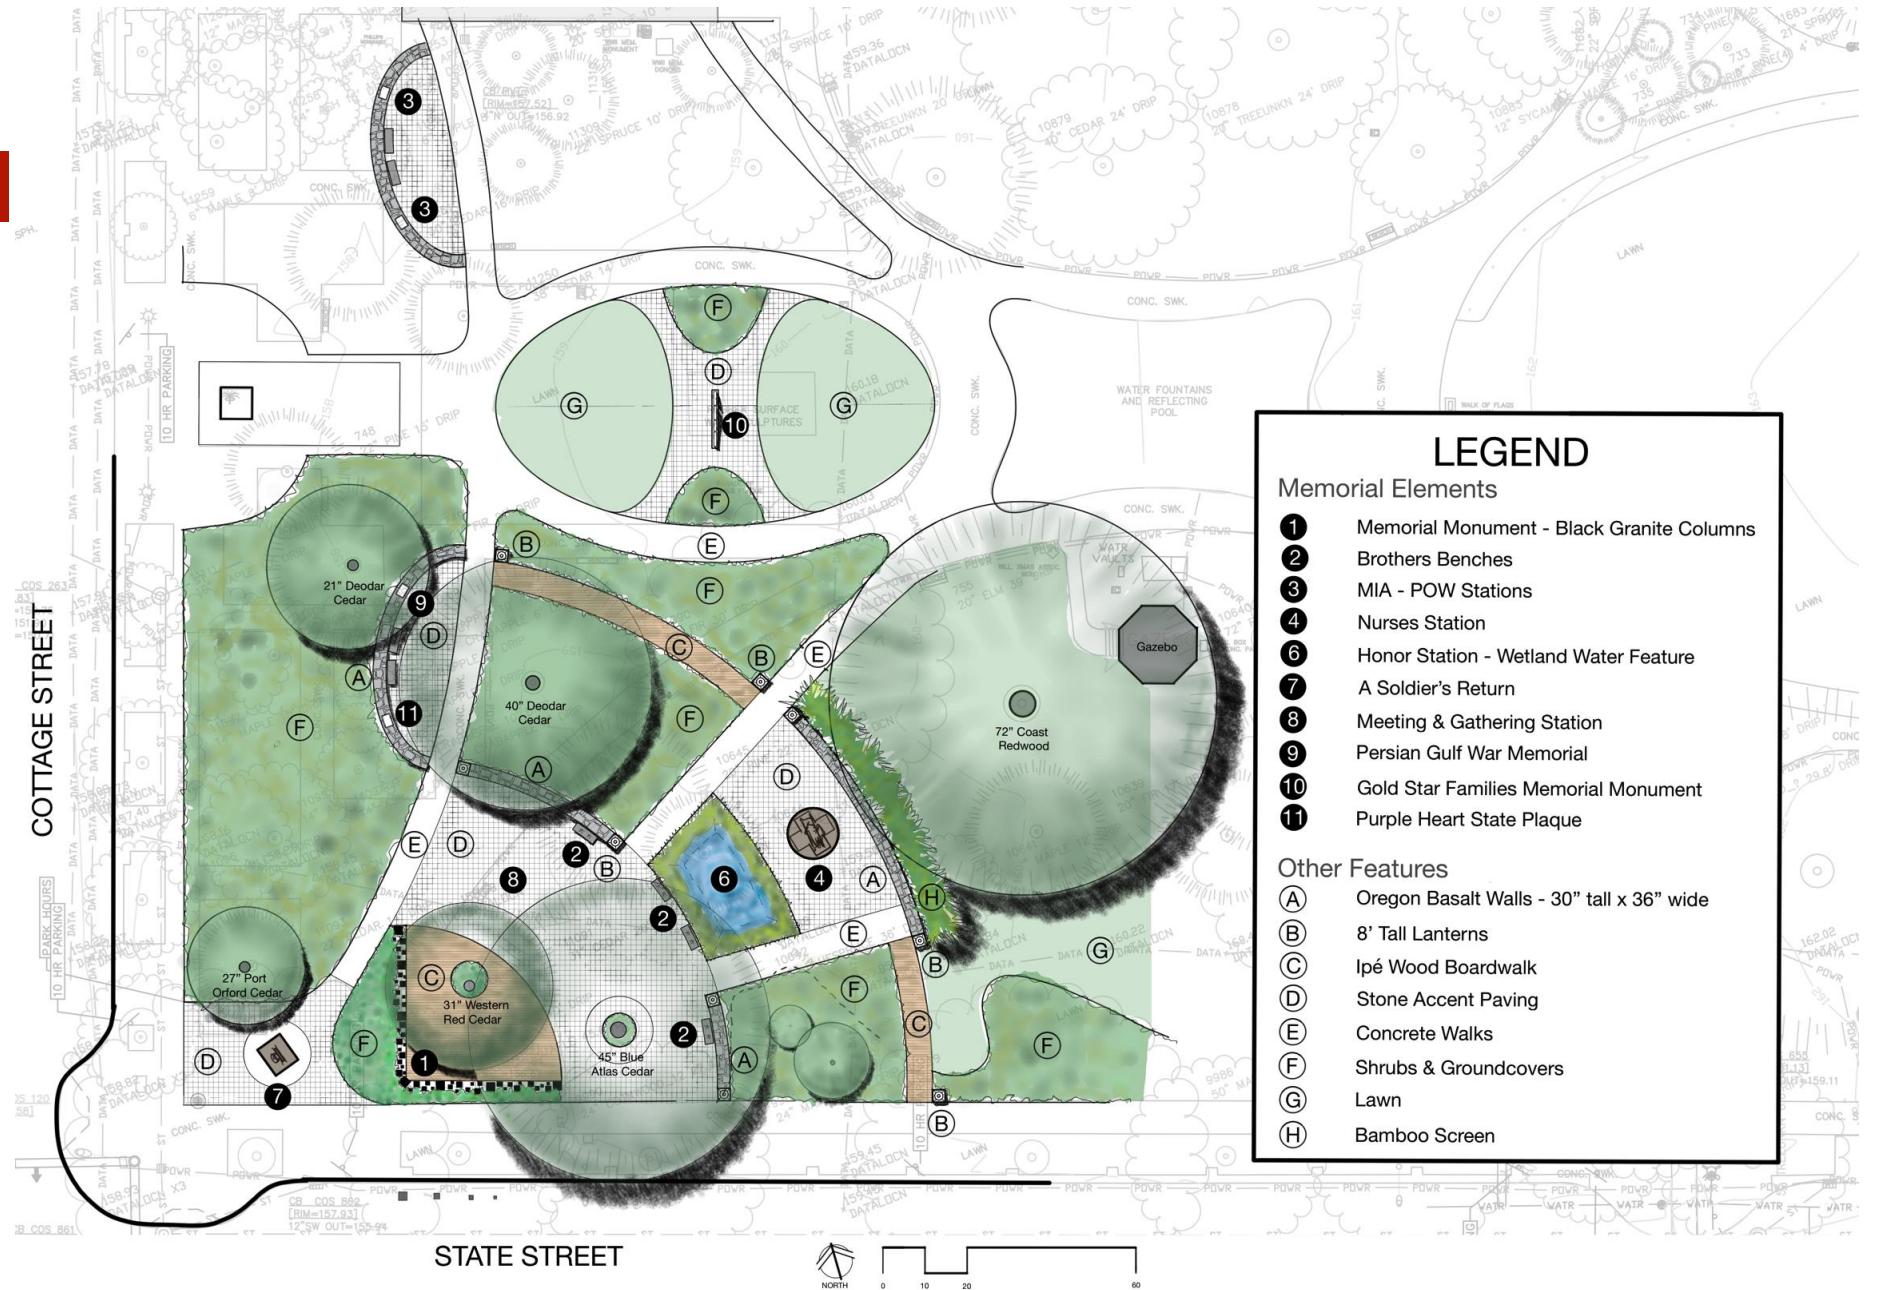

State Capitol State Park Site Improvement Plan

**Current Proposed
Memorial Site**

**Original Proposed
Memorial Site**

Site Context

Site Photos

Looking SE at WWII Memorial Site

Looking NE at Vietnam War Memorial Site

02/24/20

Memorial Plan:

LEGEND

Memorial Elements

- ① Memorial Monument - Black Granite Columns
- ② Brothers Benches
- ③ MIA - POW Stations
- ④ Nurses Station
- ⑥ Honor Station - Wetland Water Feature
- ⑦ A Soldier's Return
- ⑧ Meeting & Gathering Station
- ⑨ Persian Gulf War Memorial
- ⑩ Gold Star Families Memorial Monument
- ⑪ Purple Heart State Plaque

Other Features

- (A) Oregon Basalt Walls - 30" tall x 36" wide
- (B) 8' Tall Lanterns
- (C) Ipé Wood Boardwalk
- (D) Stone Accent Paving
- (E) Concrete Walks
- (F) Shrubs & Groundcovers
- (G) Lawn
- (H) Bamboo Screen

02/24/20

Design Images: View at Memorial Entry @ Cottage & State Streets

Design Images: View SE across Meeting & Gathering Plaza

Design Images: View of Inscribed Column Wall with “Embracing Tree”

Design Images: View SW with Nurses Sculpture and “Rain Paddy”