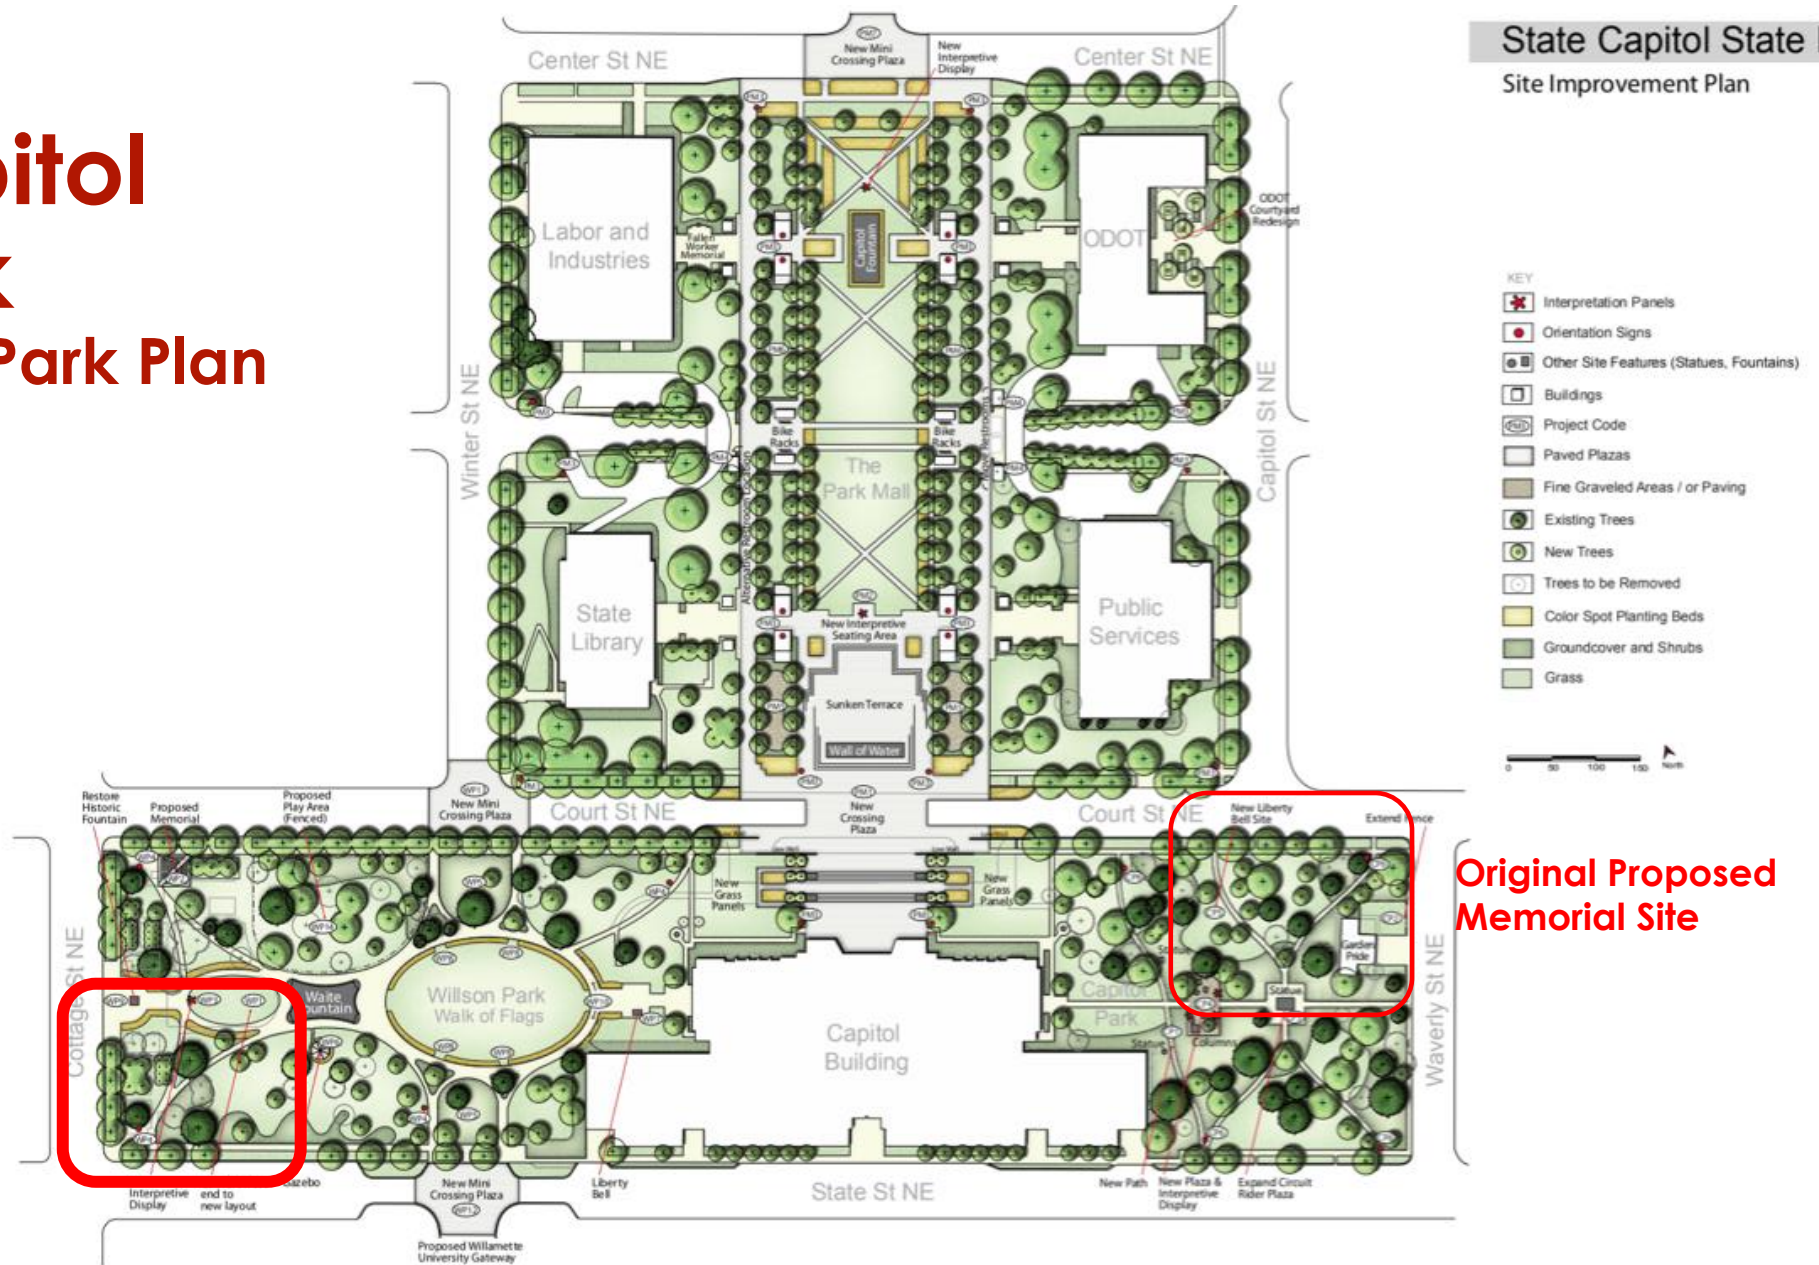

State Capitol State Park Site Improvement Plan

**Current Proposed
Memorial Site**

**Original Proposed
Memorial Site**

Site Context

Site Photos

Looking SE at WWII Memorial Site

Looking NE at Vietnam War Memorial Site

02/24/20

Memorial Plan:

LEGEND

Memorial Elements

- ① Memorial Monument - Black Granite Columns
- ② Brothers Benches
- ③ MIA - POW Stations
- ④ Nurses Station
- ⑥ Honor Station - Wetland Water Feature
- ⑦ A Soldier's Return
- ⑧ Meeting & Gathering Station
- ⑨ Persian Gulf War Memorial
- ⑩ Gold Star Families Memorial Monument
- ⑪ Purple Heart State Plaque

02/24/20

Design Images: View at Memorial Entry @ Cottage & State Streets

Design Images: View SE across Meeting & Gathering Plaza

Design Images: View of Inscribed Column Wall with “Embracing Tree”

Design Images: View SW with Nurses Sculpture and “Rain Paddy”