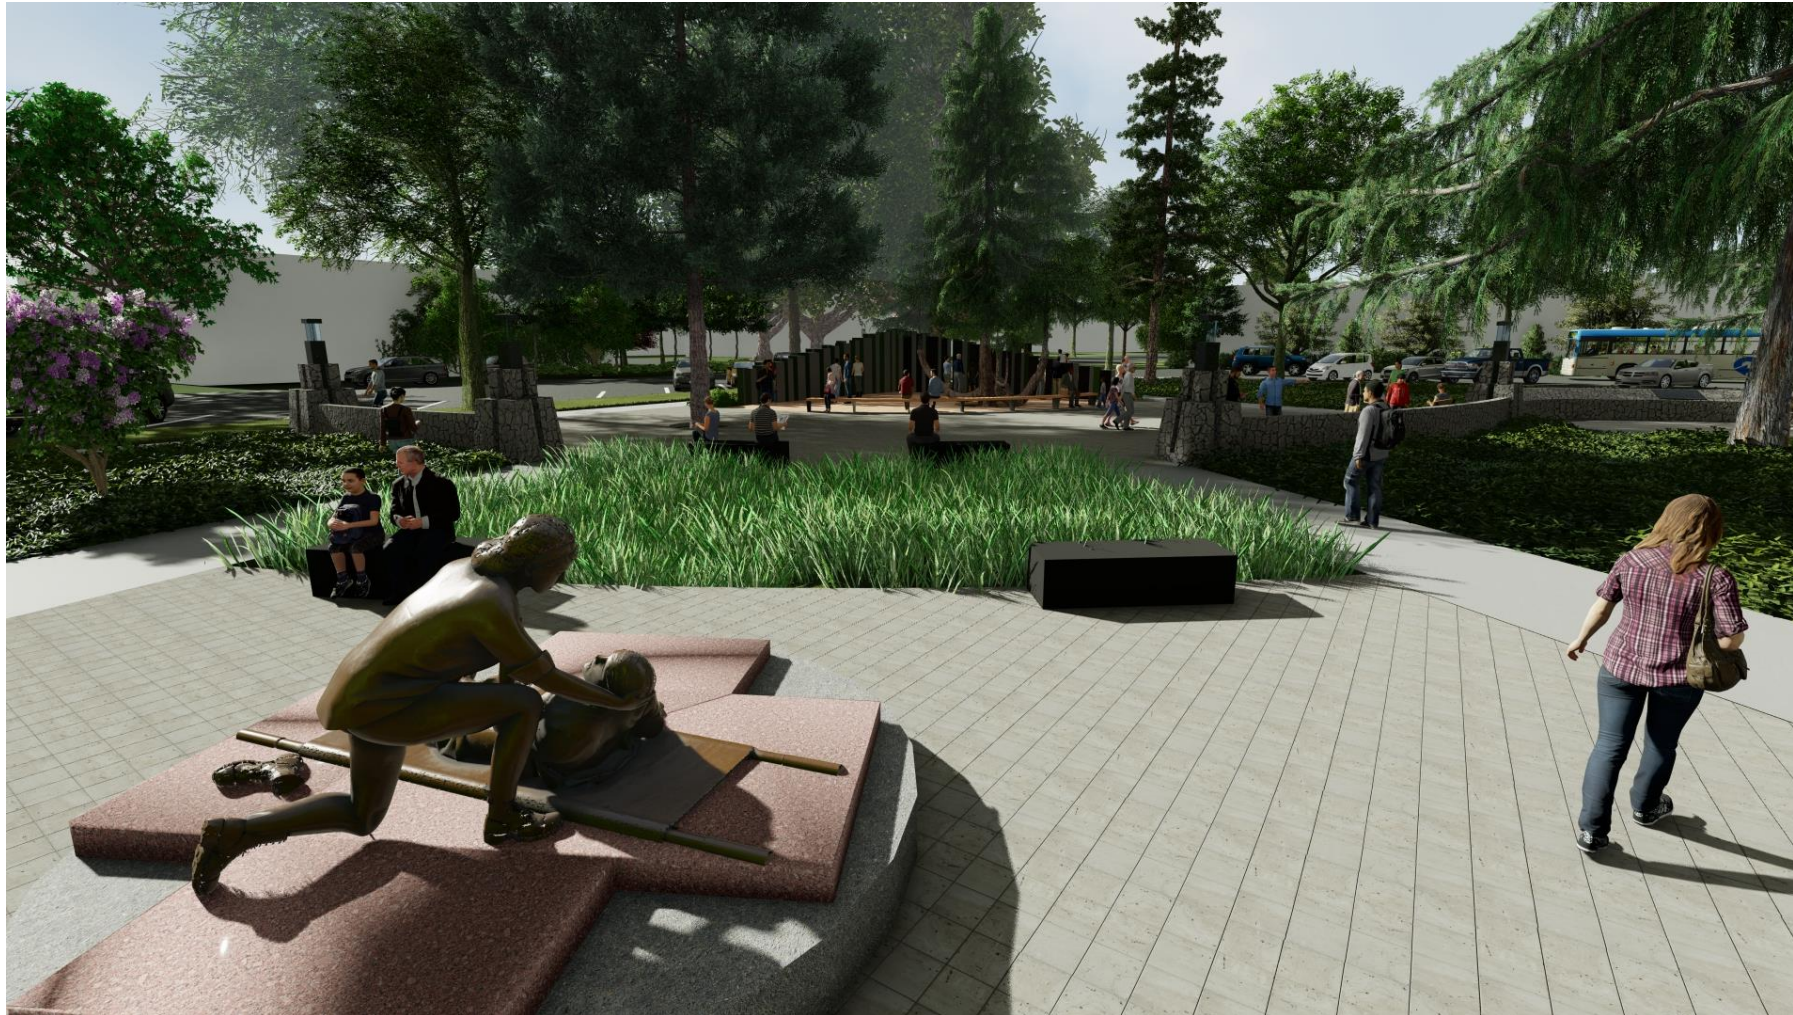

02/24/20

Design Images: View at Memorial Entry @ Cottage & State Streets

Design Images: View SE across Meeting & Gathering Plaza

Design Images: View of Inscribed Column Wall with “Embracing Tree”

Design Images: View SW with Nurses Sculpture and “Rain Paddy”