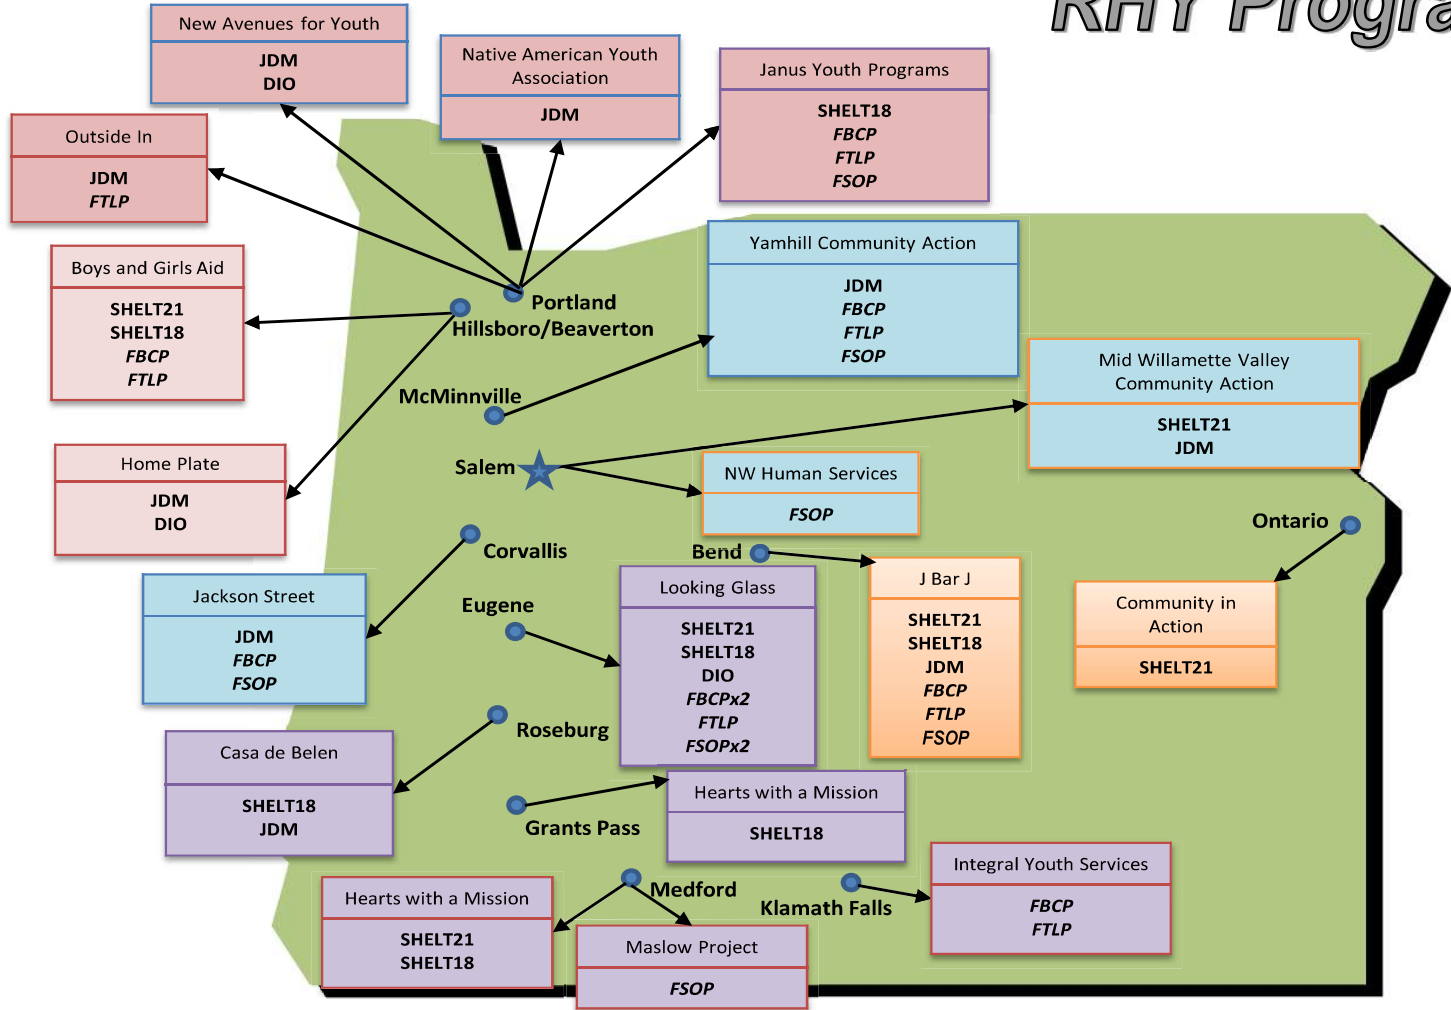

RHY Programs

Legend:

- SHEL21 = Shelter – Under 21
- SHEL218 = Shelter – Under 18
- JDM = Job Development/Mentoring
- DIO = Drop In & Outreach
- FBCP = Federally Funded Basic Center Program
- FTLP = Federally Funded Transitional Living Program
- FSOP = Federally Funded Street Outreach Program

Updated 6/2016