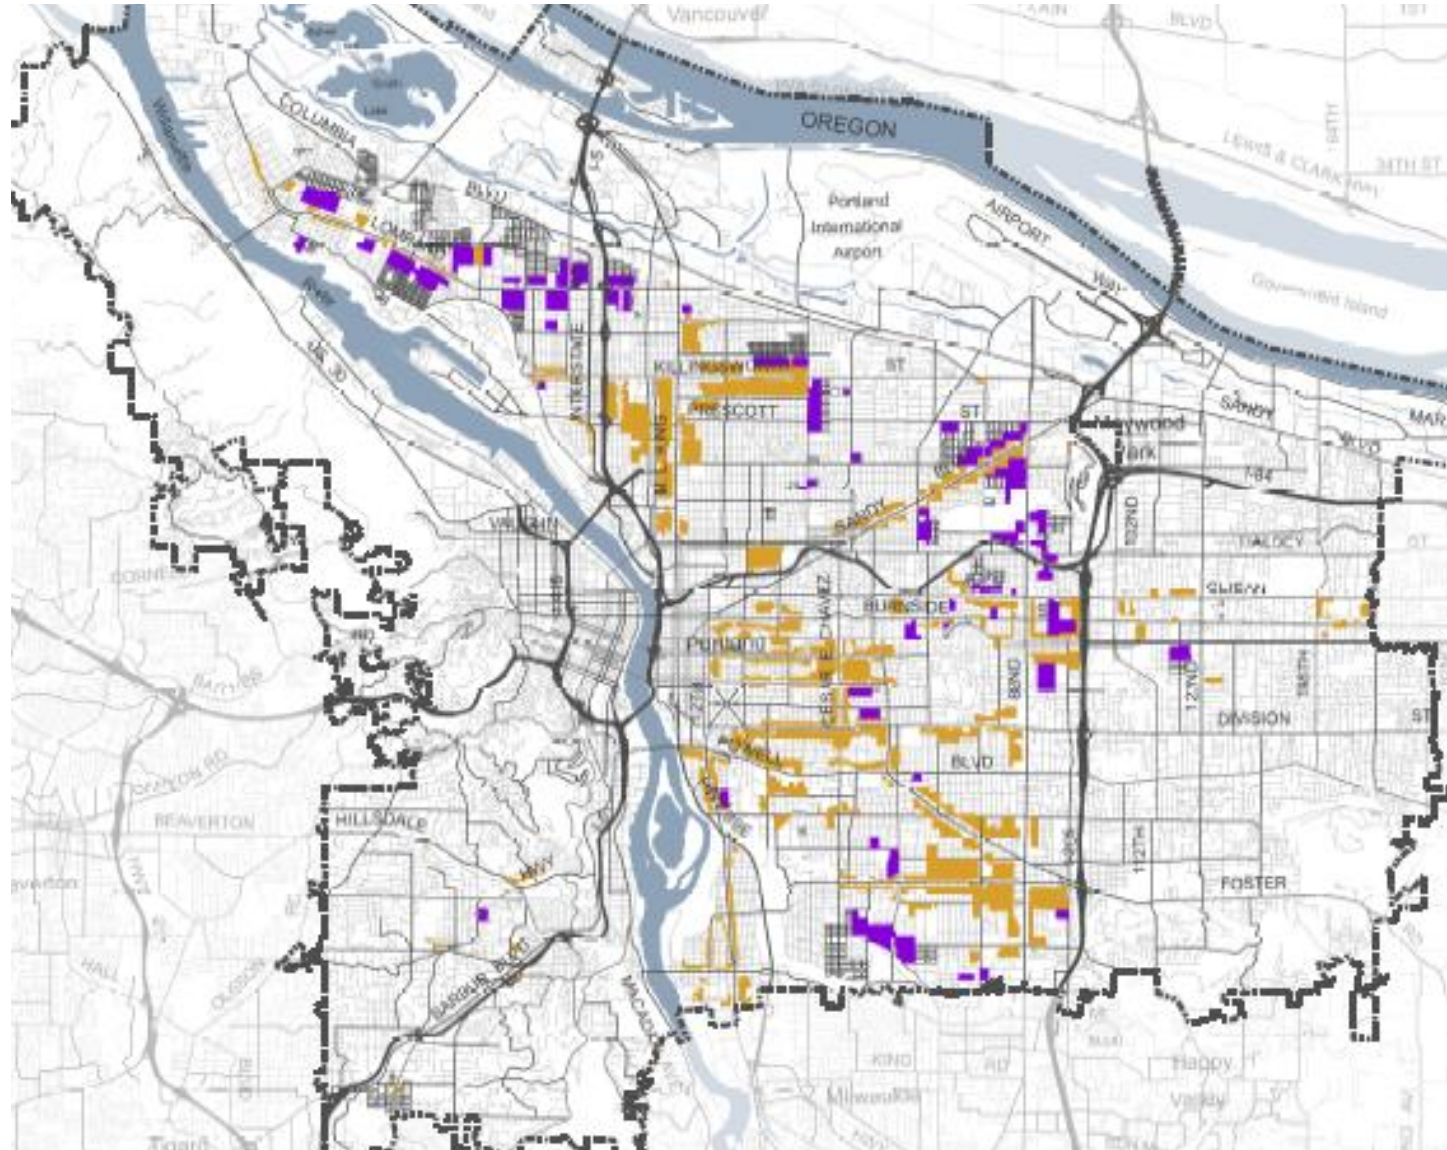

SB 534-B

City of Portland

June 4, 2019

Historic Plat

Historic Plat

Residential Infill Project

Roseway Neighborhood

Paper Subdivisions