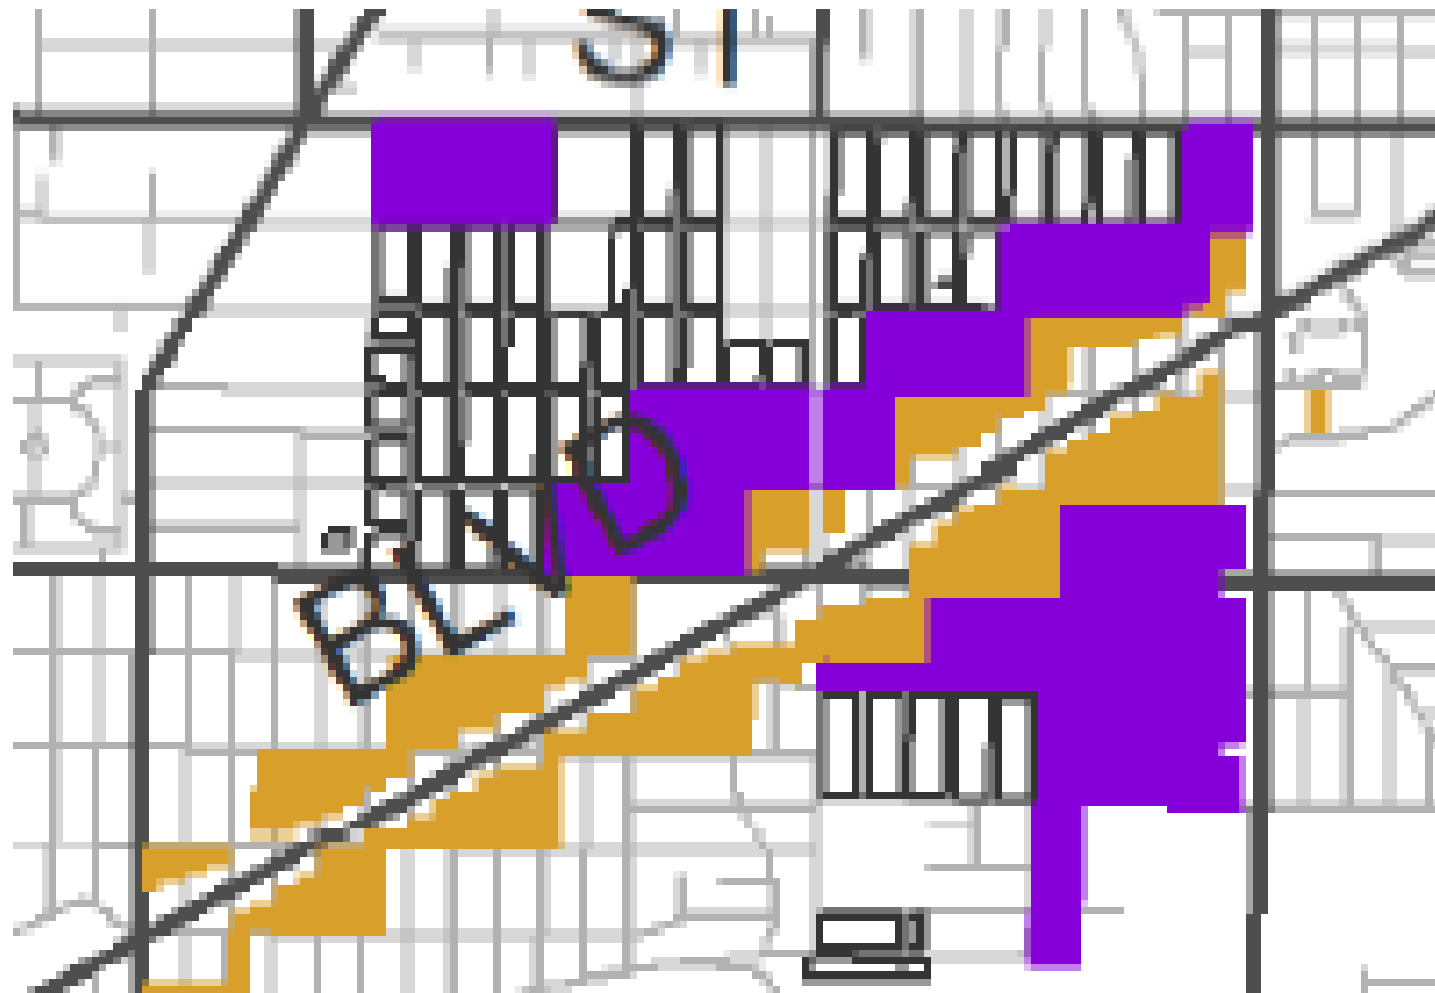

SB 534-B

City of Portland

June 4, 2019

Historic Plat

Historic Plat

Residential Infill Project

Roseway Neighborhood

Paper Subdivisions