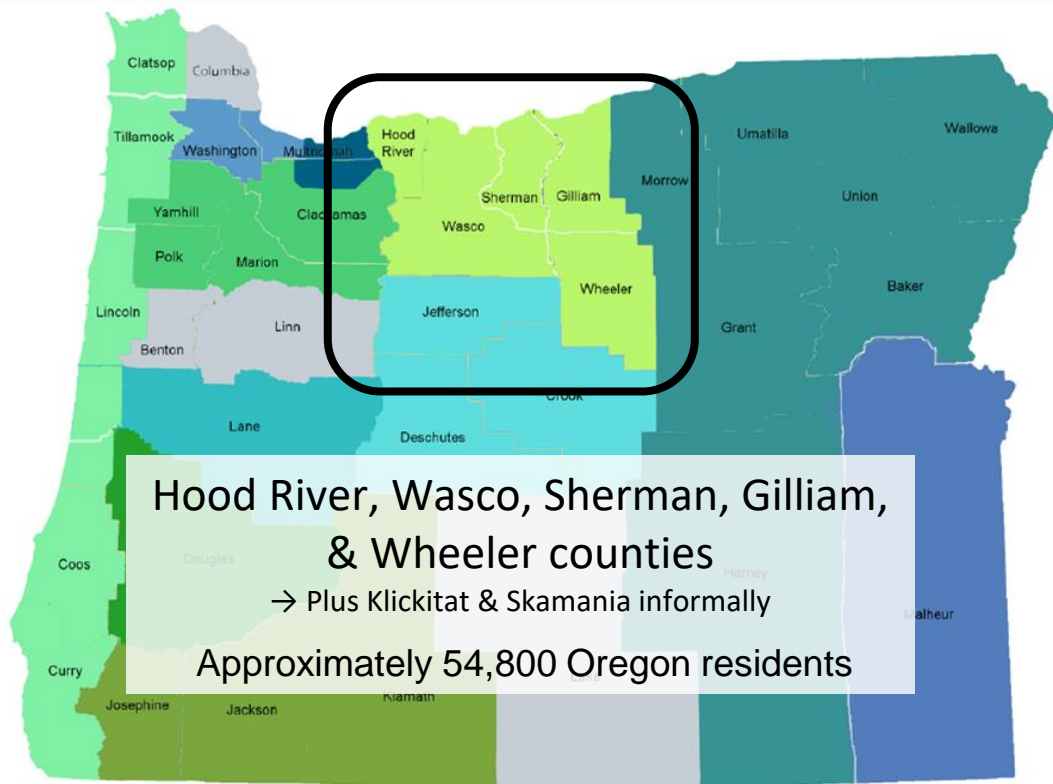

What: National youth voice program

Where: 4 Hubs, all rural, including all of Eastern Oregon

How: ODE Innovation Funds & collaboration between Hubs

Strengths:

- Win-win: growth for CSOs, more STEM leadership, youth insights
- National Support
- Regional leaders

Challenges:

- Uncertain Funding
- Building legitimacy in OR

Columbia Gorge Region

Partners:

- 10 school districts
- Columbia Gorge Community College
- 50+ Local businesses & non-profits directly involved
- Close ally: Gorge Technology Association
90+ member companies & organizations