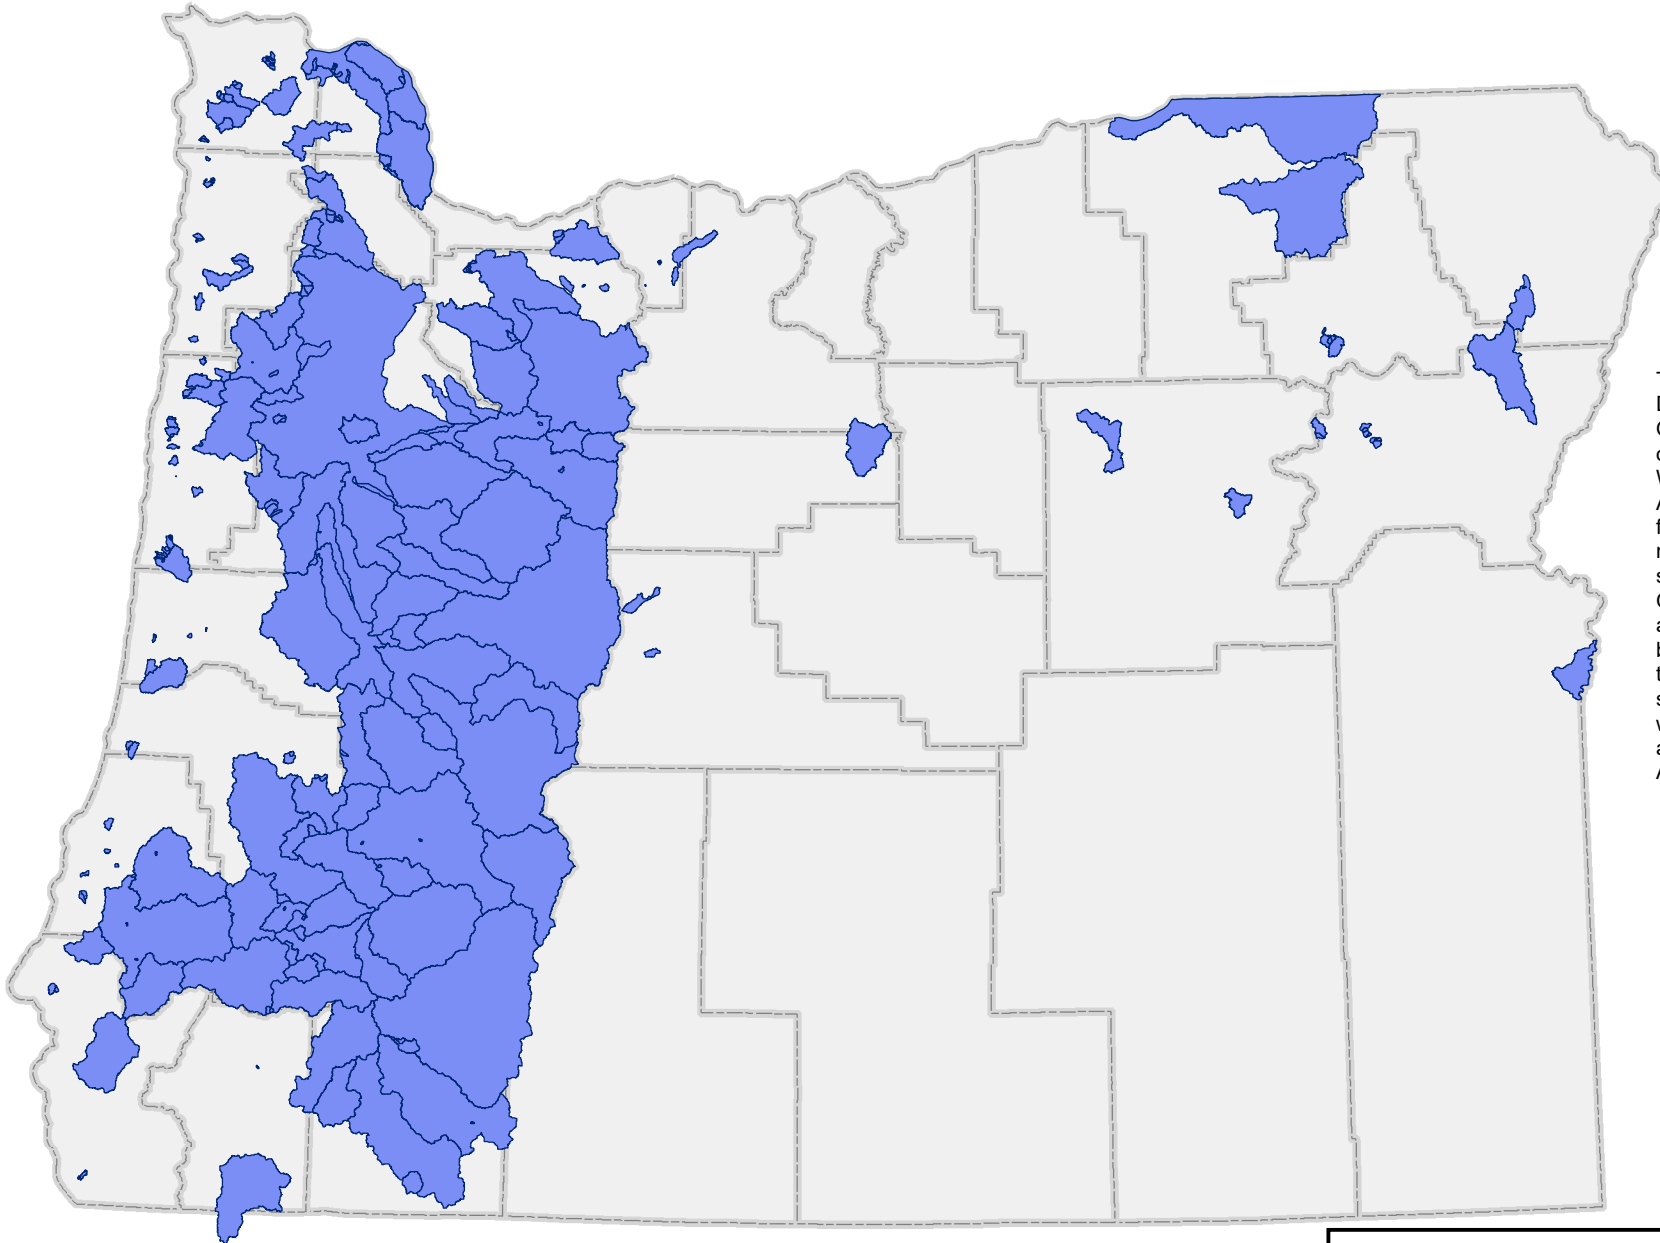

# Drinking Water Source Areas for Oregon Public Water Systems - Surface Water

This map includes Oregon Department of Environmental Quality and Oregon Department of Human Services' Drinking Water Program Source Water Assessment source area results for community, and non-transient non-community public water systems that were active in October 2018. Additional source areas are added as information becomes available including transient non-community water systems. Information on private water supplies was not collected as part of the Source Water Assessment project.

**Legend**

-  Source area for surface water intakes
-  County boundary