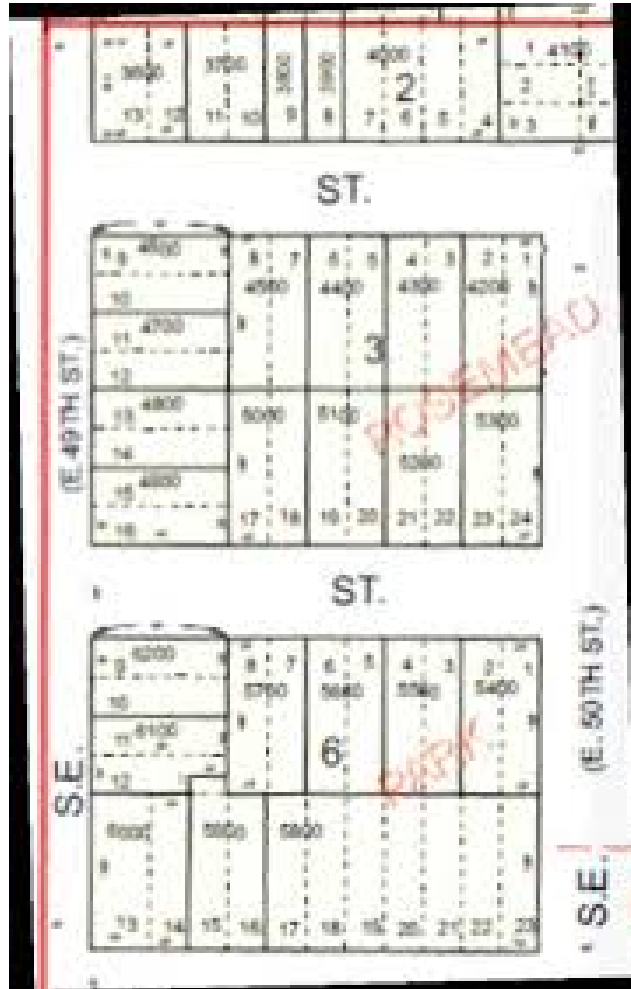

# HB 3018 Historically Narrow Lots – Skinny Lots

*Tax map for lots in Rosemead Park.*

*Permit ready house - Vargas Design*

Source: City of Portland – Residential Infill Project, Appendix F  
<https://www.portlandoregon.gov/bps/article/657700>