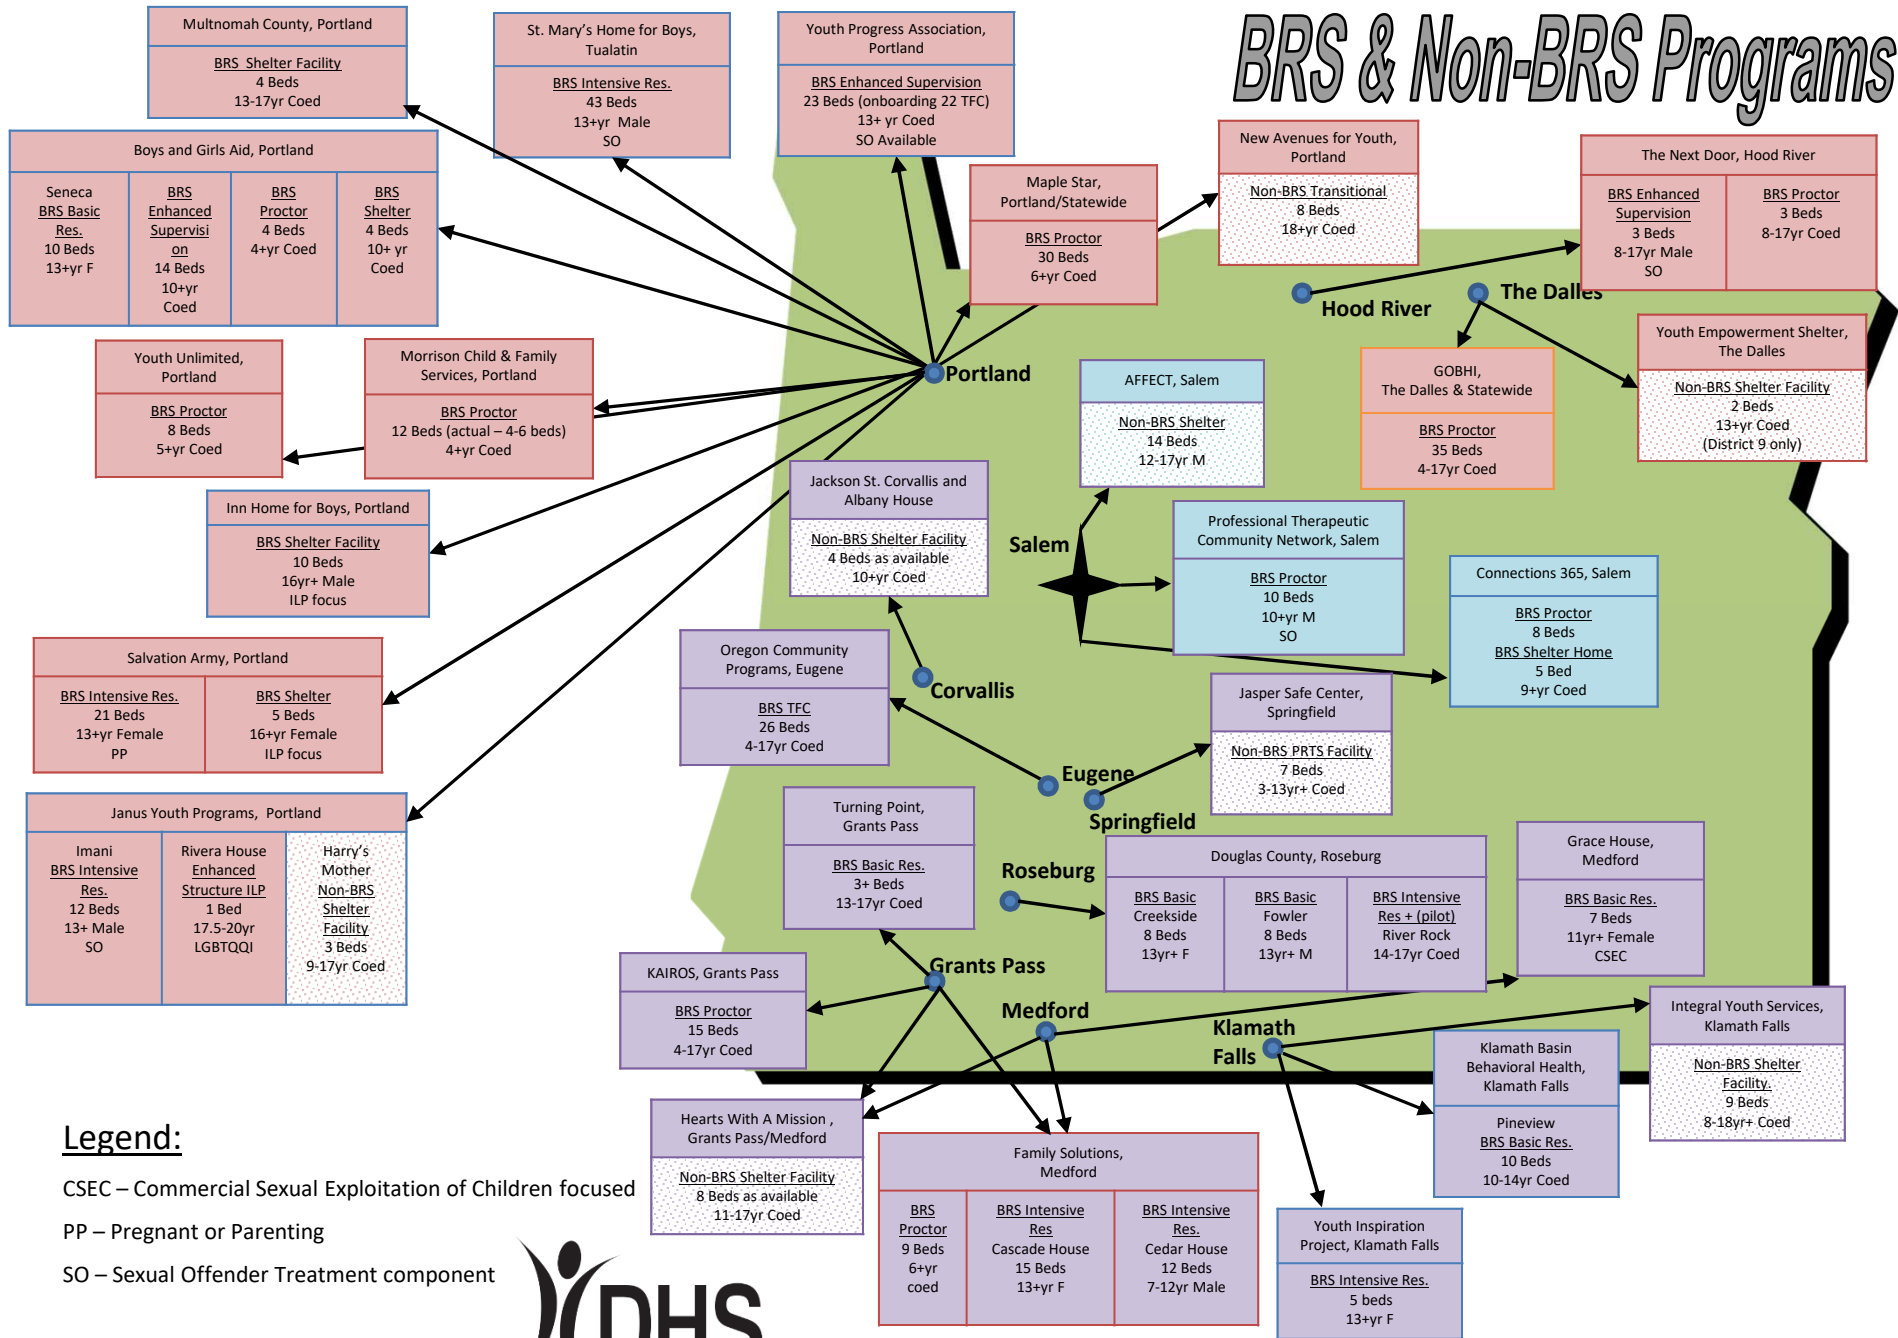

BRS & Non-BRS Programs

Legend:

CSEC – Commercial Sexual Exploitation of Children focused

PP – Pregnant or Parenting

SO – Sexual Offender Treatment component

Non-BRS – Patterned background

Updated 1/2019