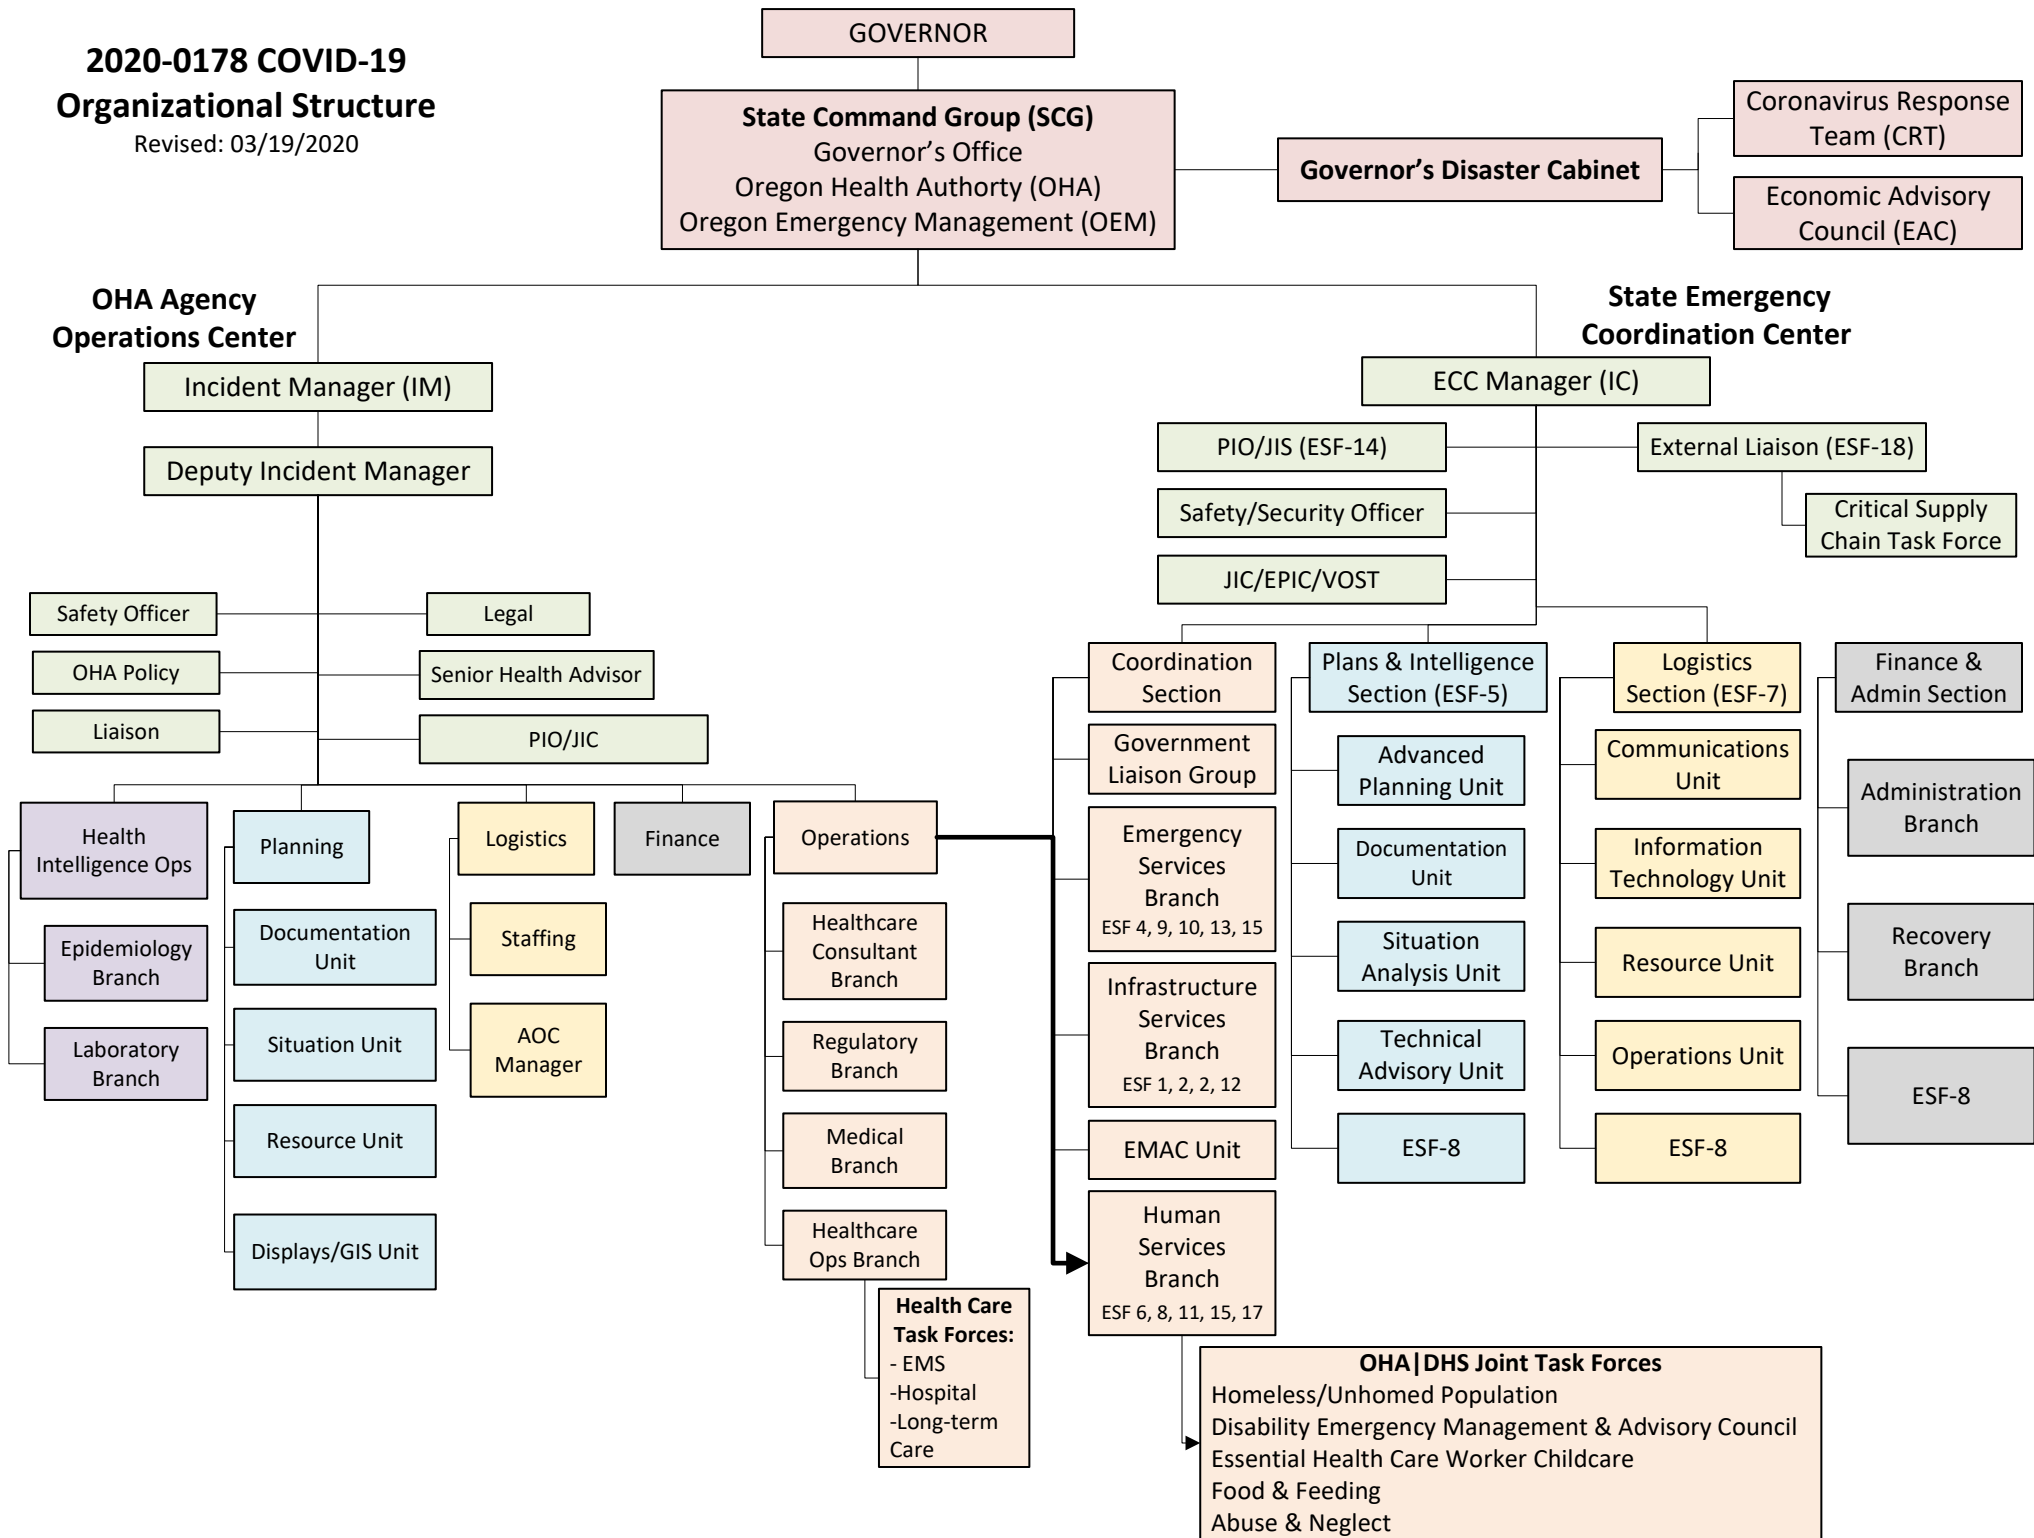

**2020-0178 COVID-19
Organizational Structure**

Revised: 03/19/2020

ESF 1
Transportation

ESF 2
Communications

ESF 3
Public Works

ESF 4
Firefighting

ESF 5
Information and Planning

ESF 6
Mass Care

ESF 7
Resource Support

ESF 8
Health and Medical

ESF 9
Search and Rescue

ESF 10
Hazardous Materials

ESF 11
Food and Water

ESF 12
Energy

ESF 13
Military Support

ESF 14
Public Information

ESF 15
Volunteers and Donations

ESF 16
Law Enforcement

ESF 17
Agriculture and Animal Protection

ESF 18
Business and Industry