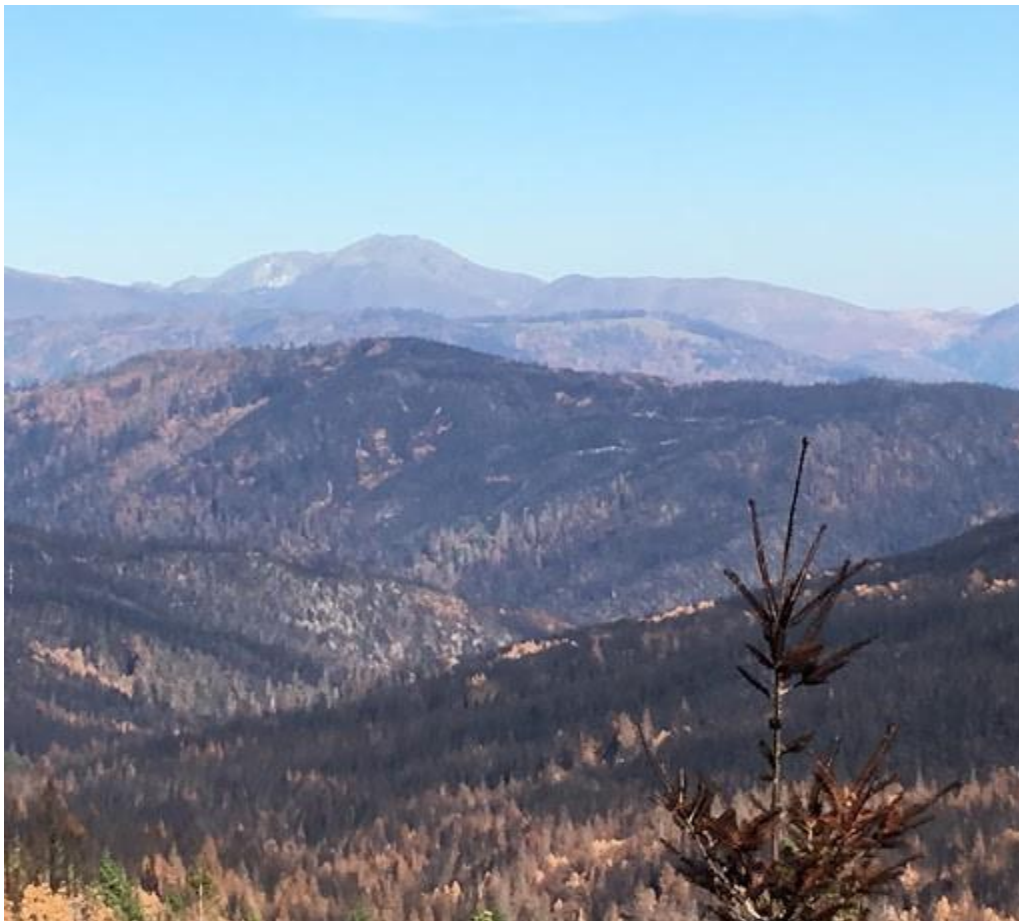

Eagle Creek Fire

Chetco Bar Fire overlooking the Thomas Creek Bridge, the tallest bridge in Oregon.

Smoke Plume

Downtown Brookings mid-day.

Harbor Oregon mid-day

Chetco Bar Fire looking east towards the Kalmiopsis Wilderness

Biscuit Fire scar