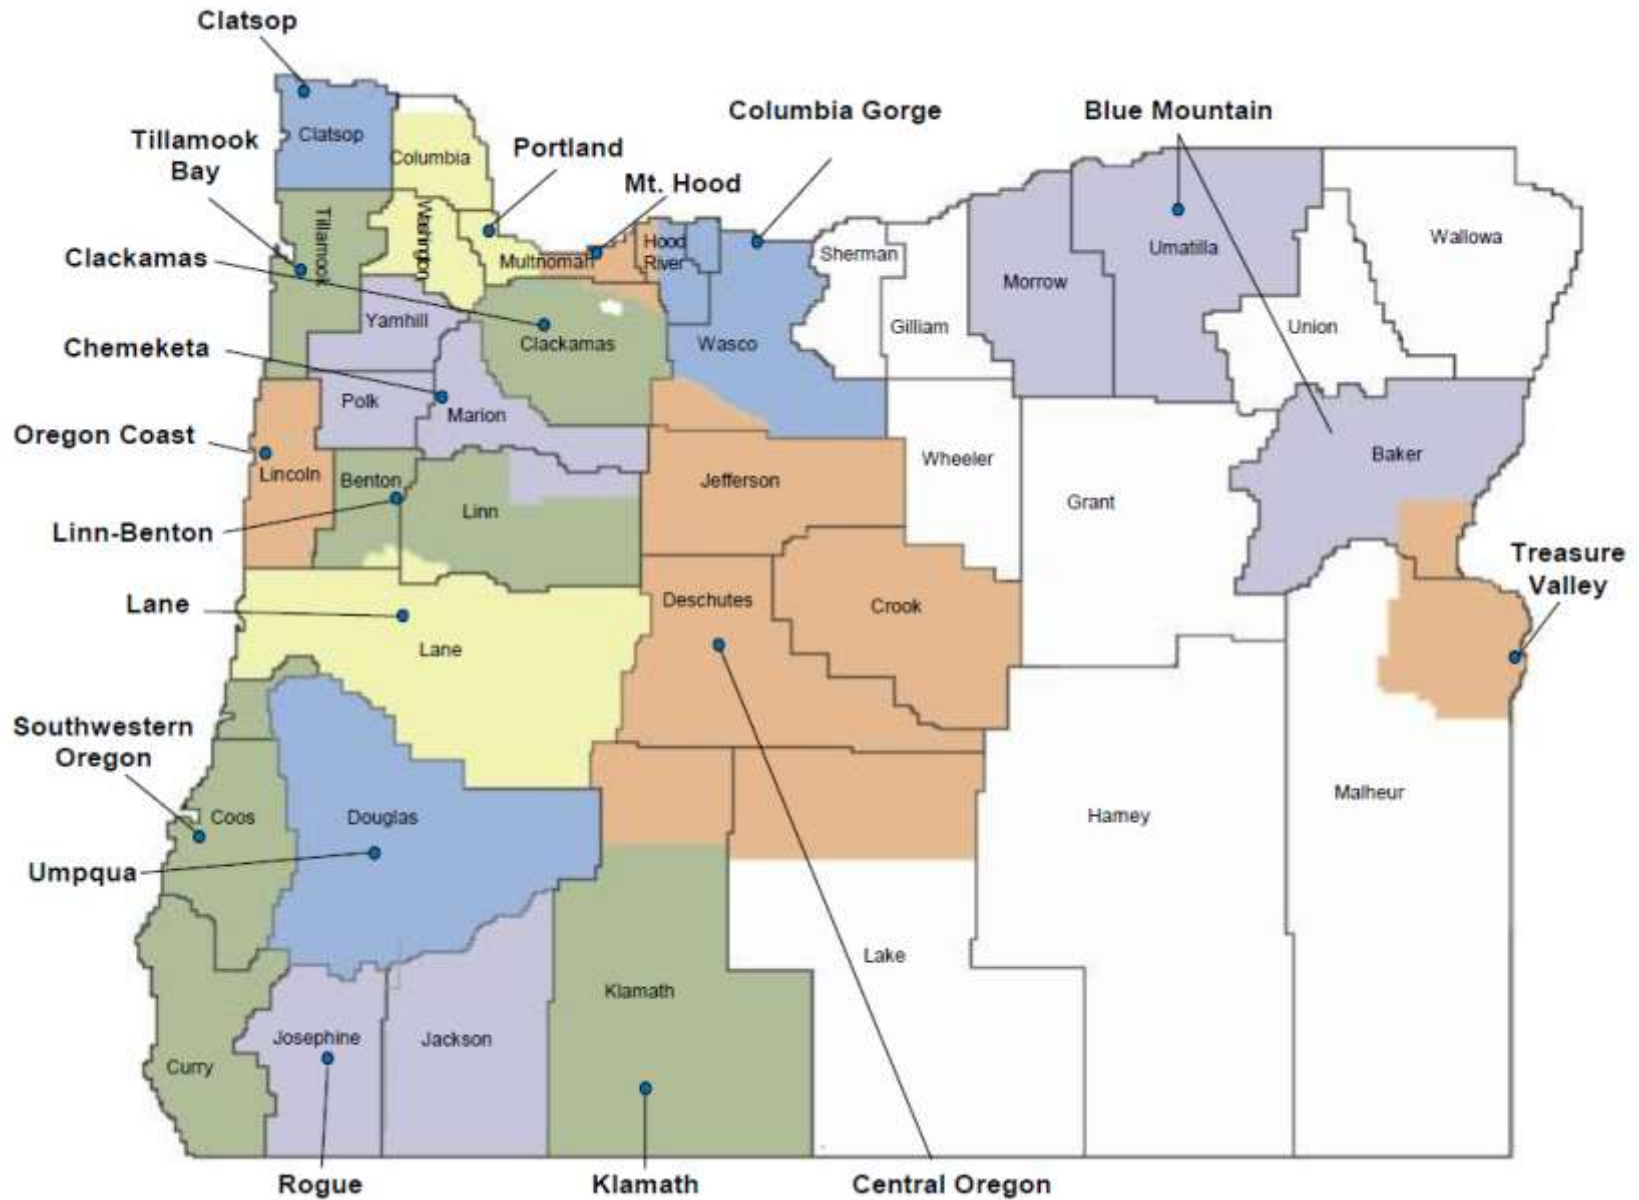

Oregon Community Colleges and Community College Districts