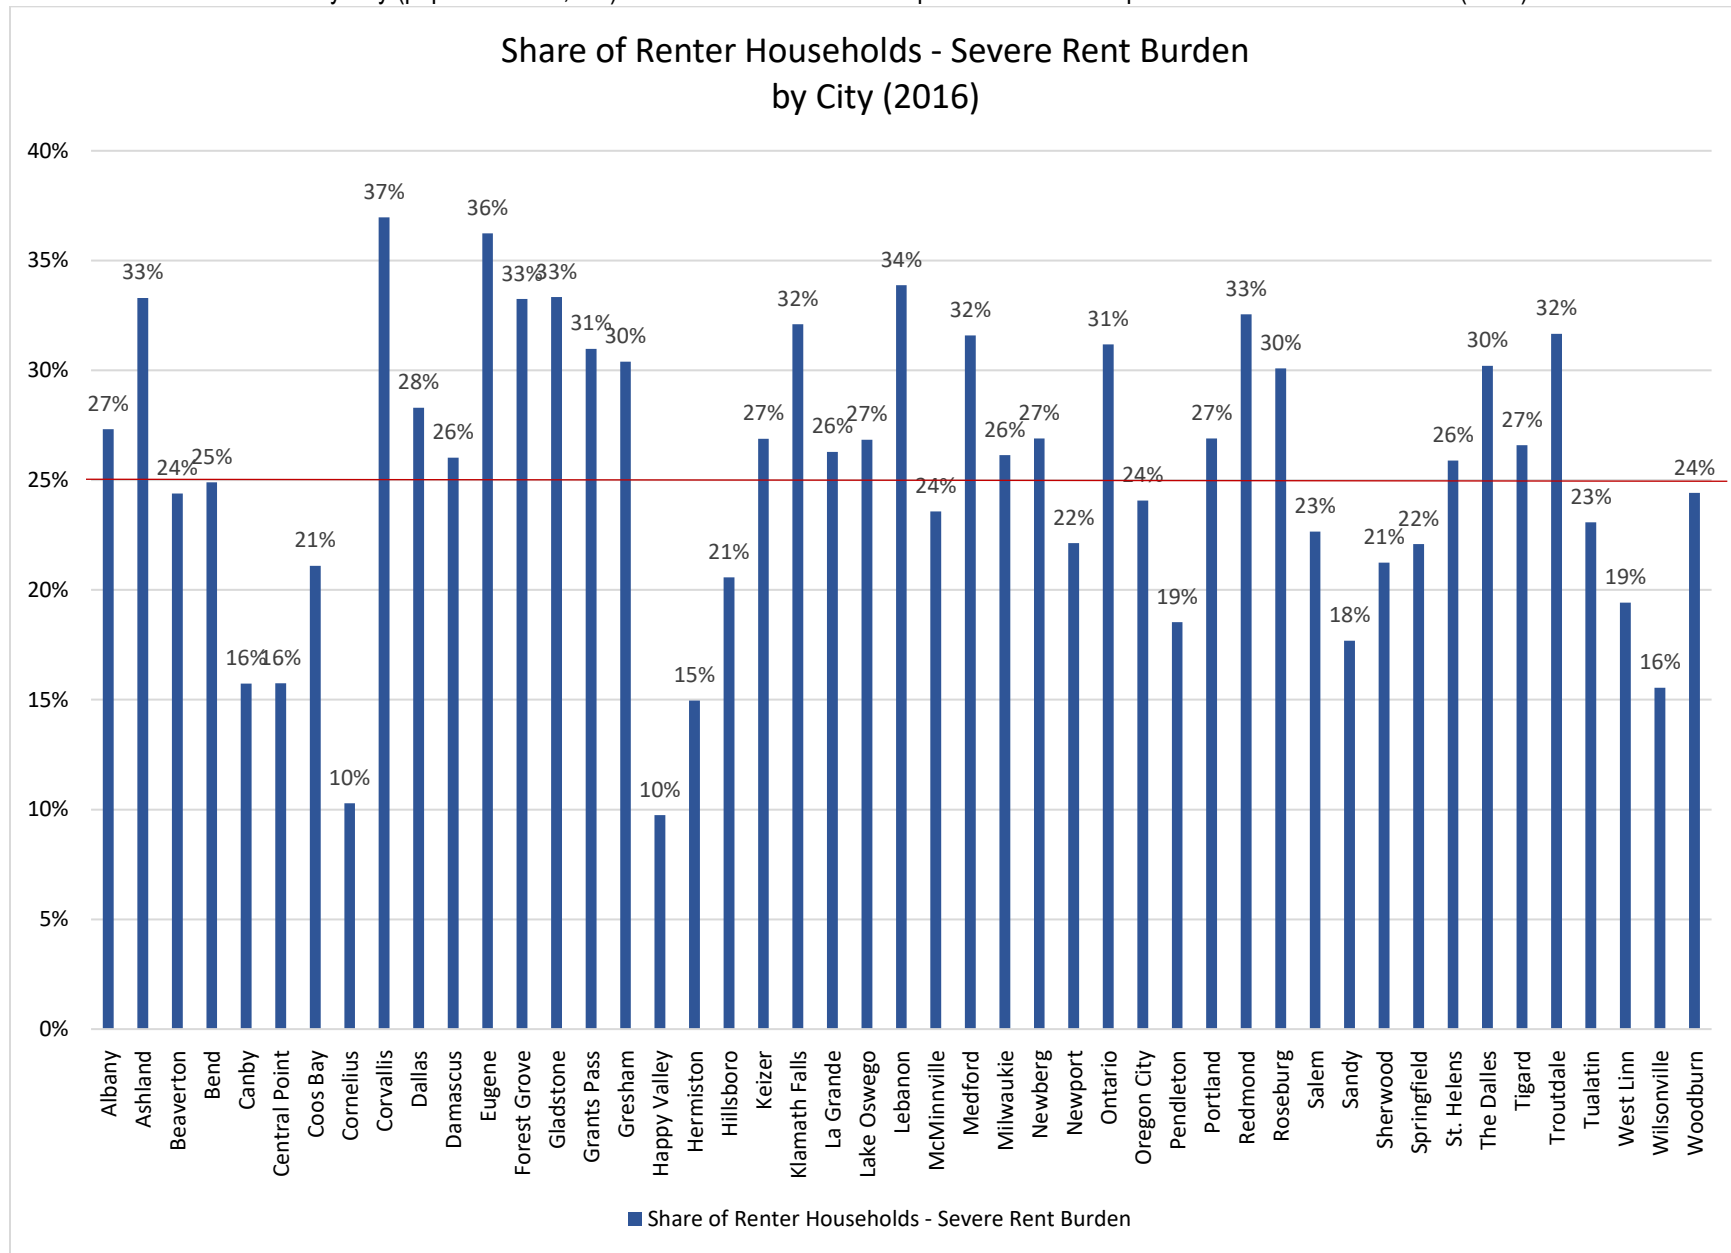

Severe Rent Burden in Oregon (2016)

Table 1. Severe rent burden by County: share of households that spent more than 50 percent of income on rent (2016)

Source: American Community Survey, 5-year survey (2016)

Prepared by: Taylor Smiley Wolfe

Table 2. Severe rent burden by City (population >10,000): Share of households that spend more than 50 percent of their income on rent (2016)

Source: American Community Survey, 5-year survey (2016)