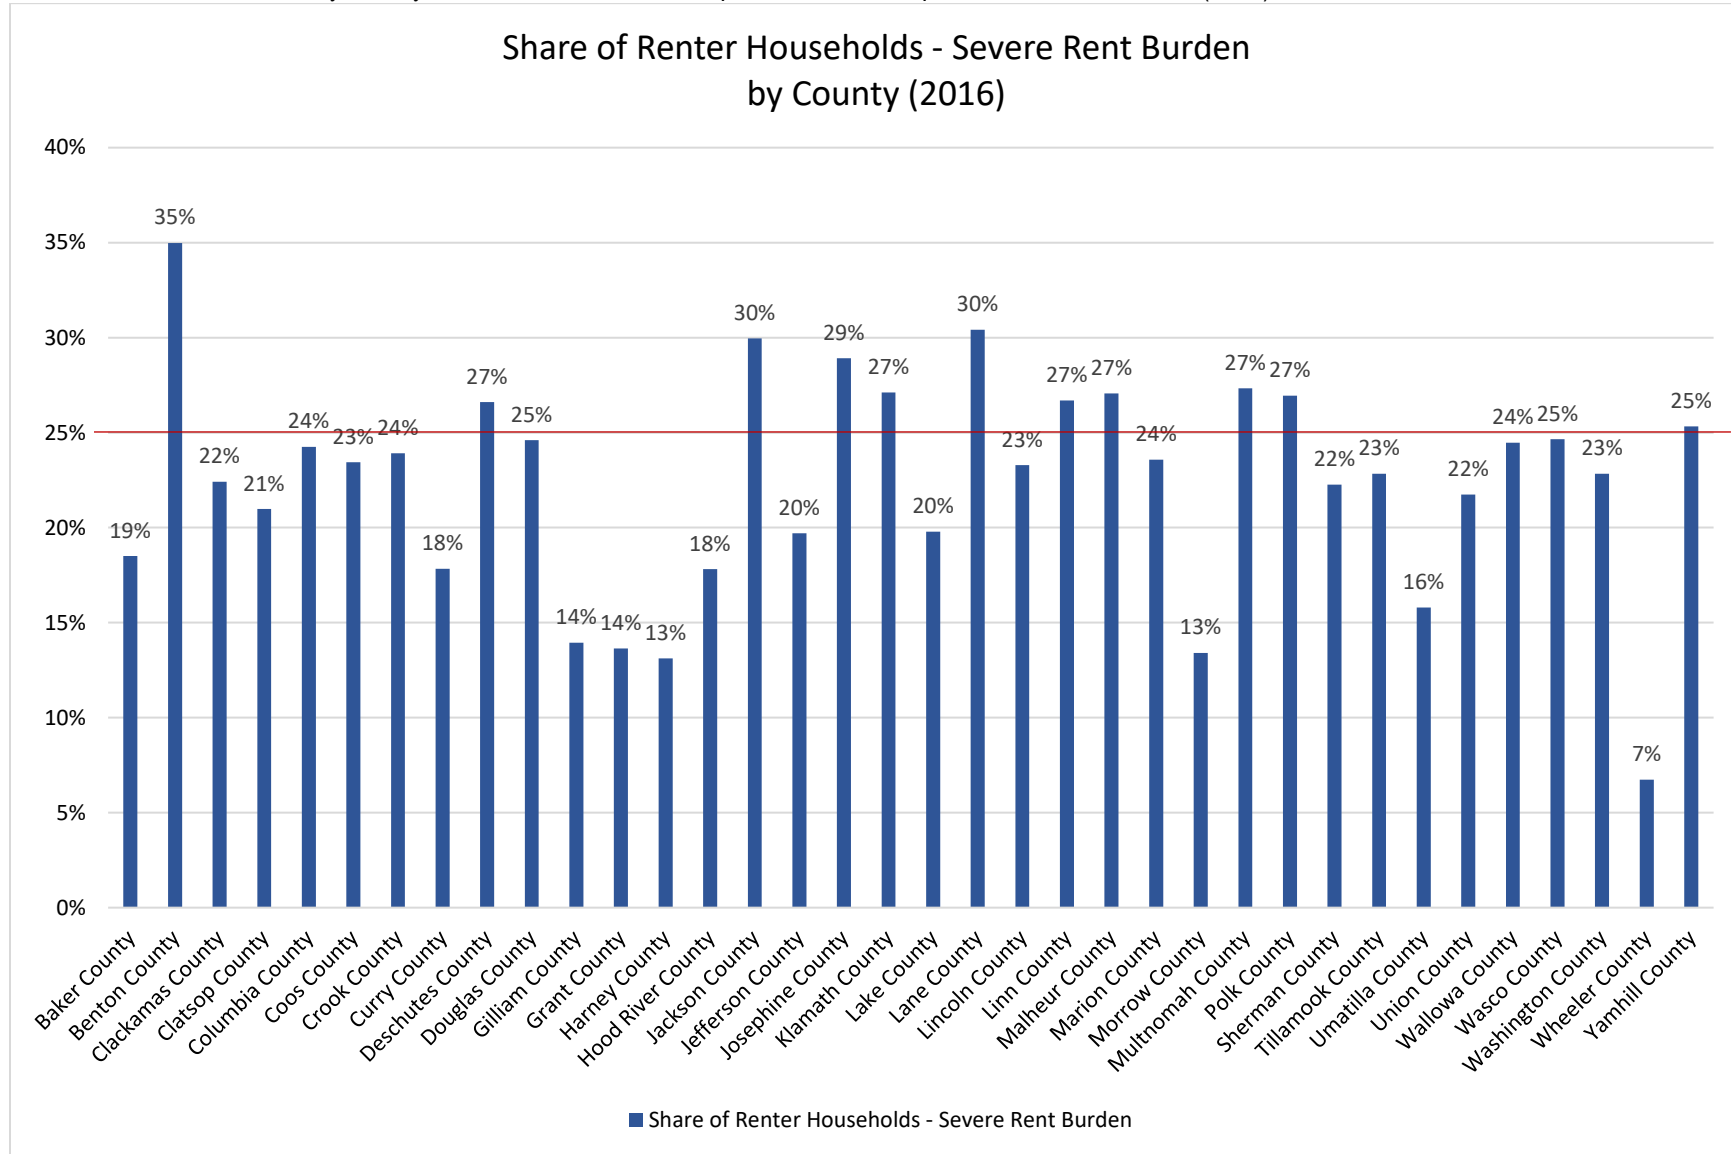

Severe Rent Burden in Oregon (2016)

Table 1. Severe rent burden by County: share of households that spent more than 50 percent of income on rent (2016)

Source: American Community Survey, 5-year survey (2016)

Prepared by: Taylor Smiley Wolfe

Table 2. Severe rent burden by City (population >10,000): Share of households that spend more than 50 percent of their income on rent (2016)

Source: American Community Survey, 5-year survey (2016)