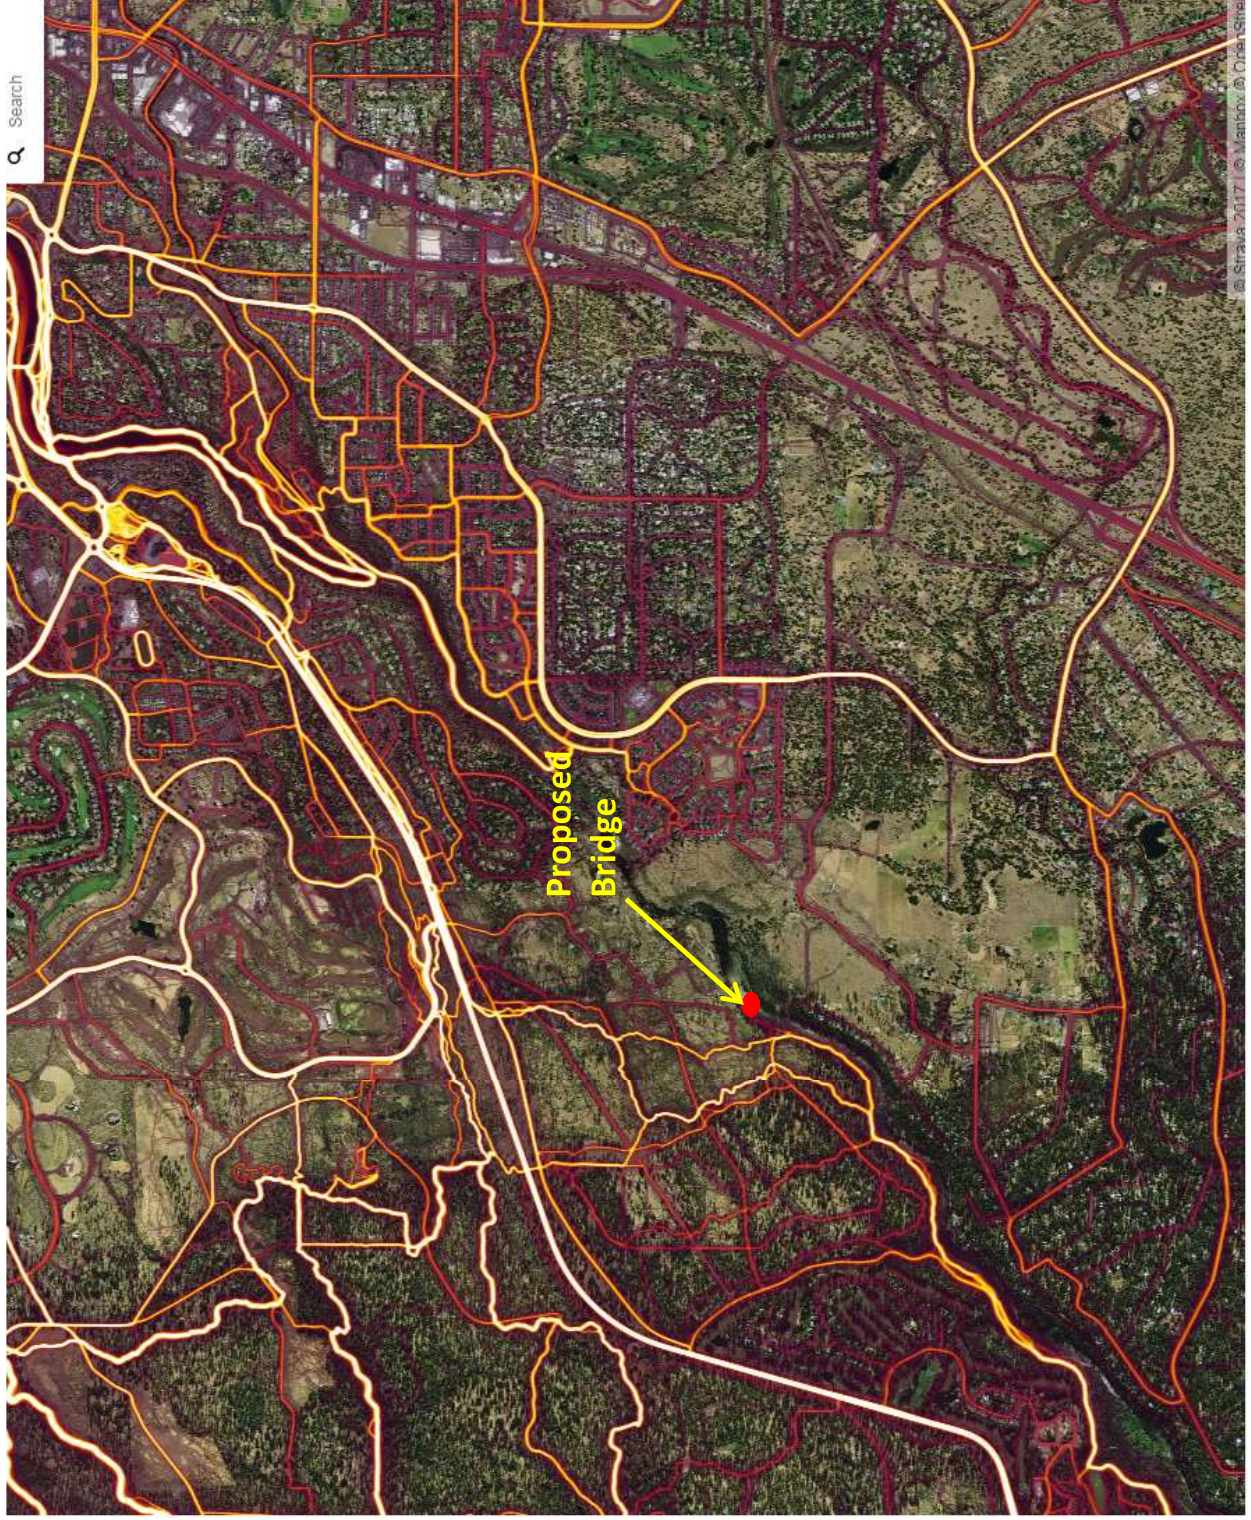

Bend Parks & Recreation  
Trail Option "3C" map dated 5/4/2017

# STRAVA Labs Heatmap – All Activities

STRAVA Labs Heatmap – All Activities