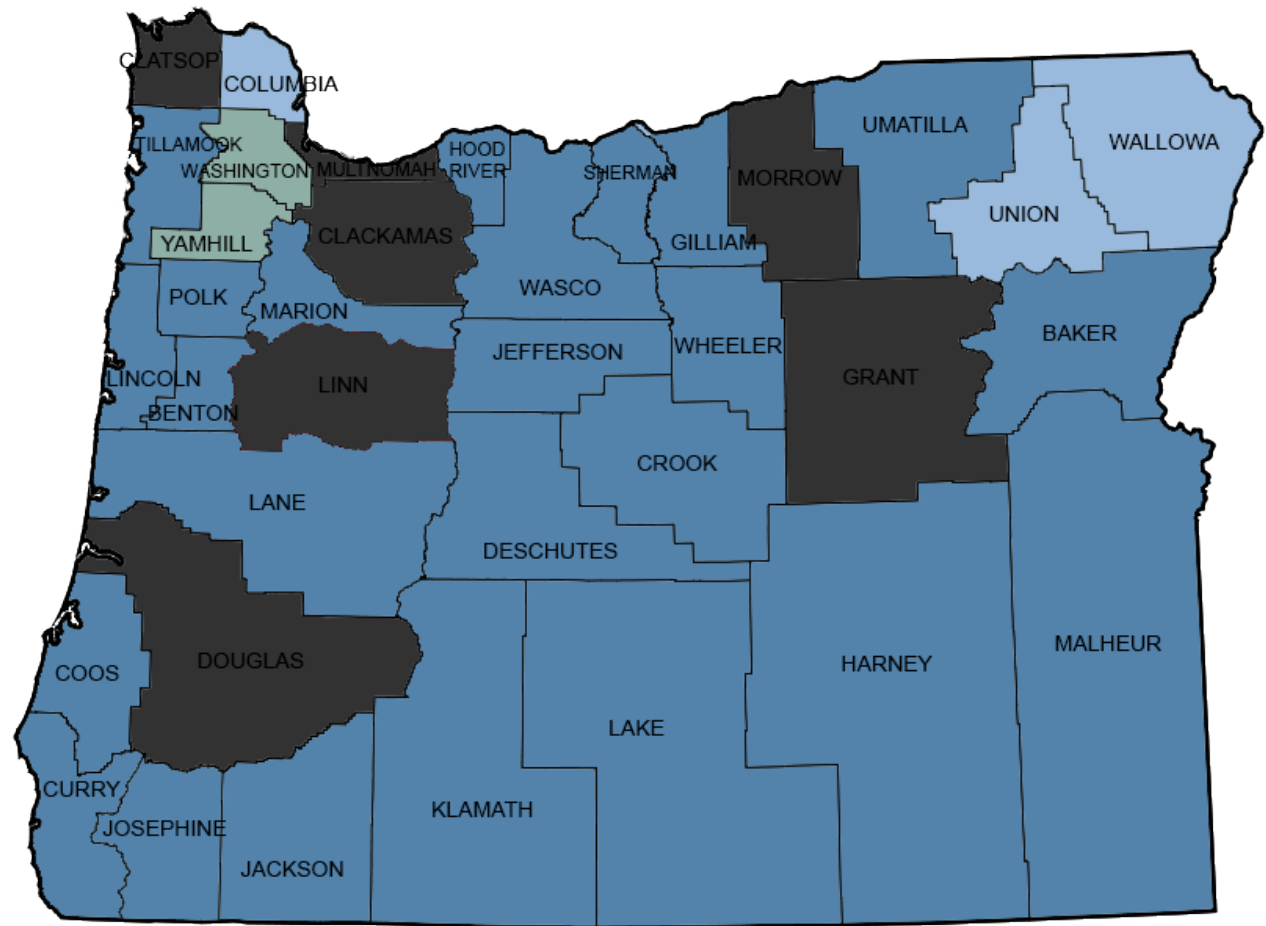

Counties using Oregon ePermitting

- Currently using full services
- Becoming Full services spring 2017
- Currently using basic services
- Currently non-participatory