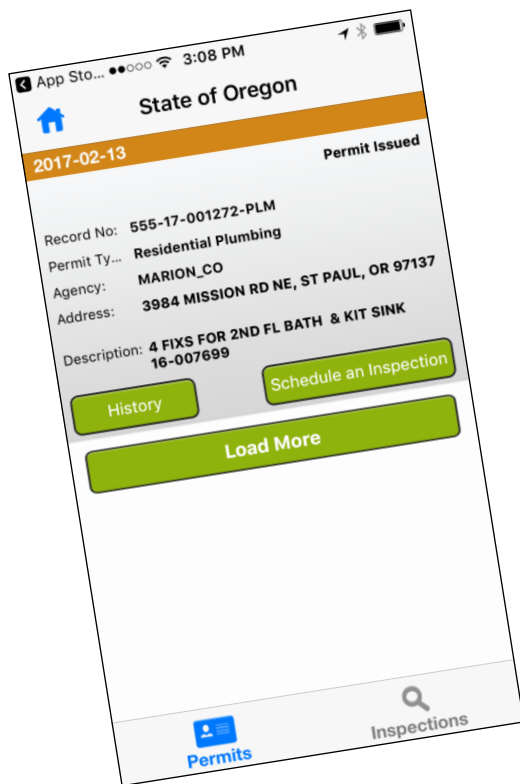

Communication features

- Online permit status
- Automated emails for plan approval, inspections and more
- Preloaded alerts let you know if sites have special development requirements
- Electronic plan review