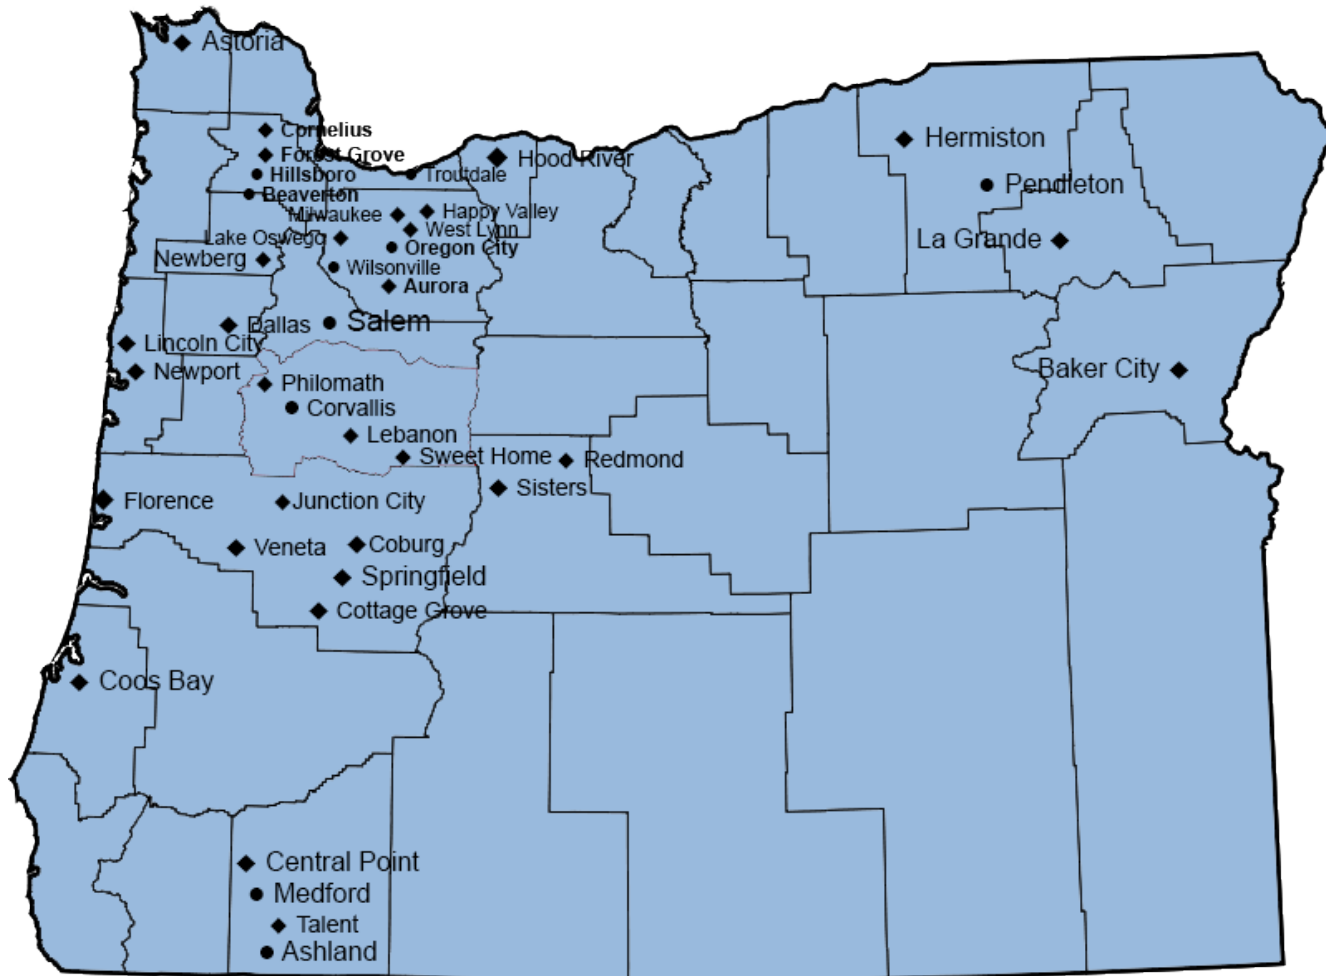

Cities using Oregon ePermitting