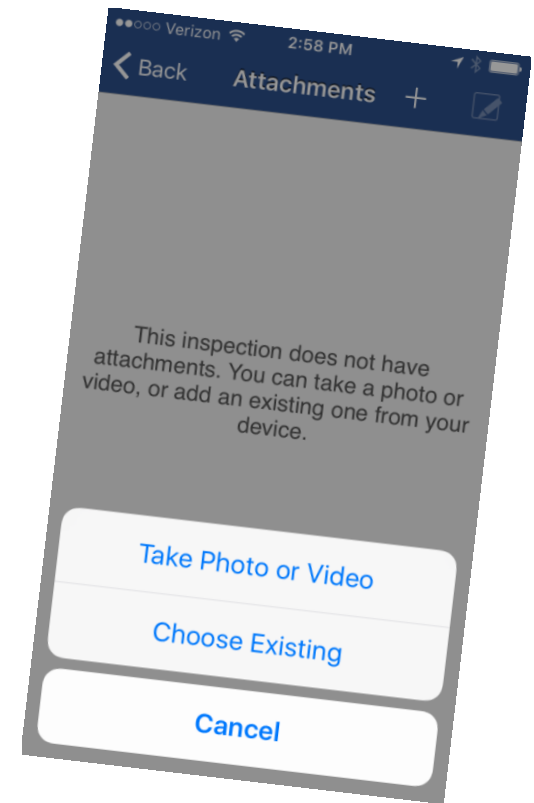

Mobile and online options

Contractor apps:

- Inspection scheduling options: online, IVR (automated phone), mobile apps for iPhone and Android.

Inspector apps:

- 'real time' inspection reports and notice to contractors