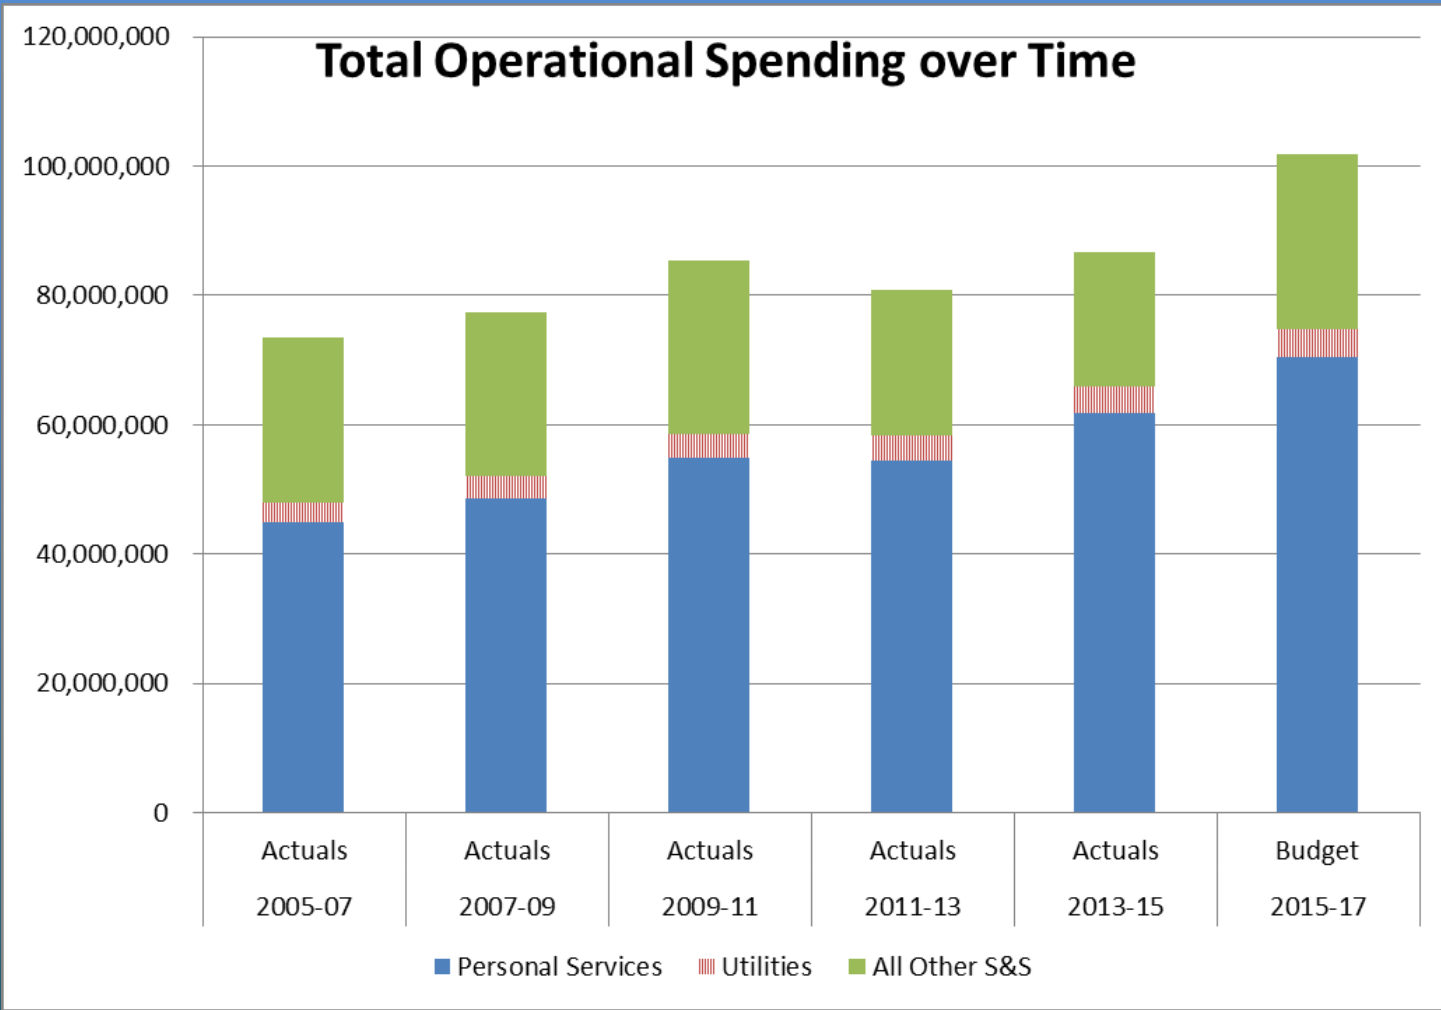

## State park camping and day visits 2007-2016

Visits

50M

45M

40M

35M

↑ 20%