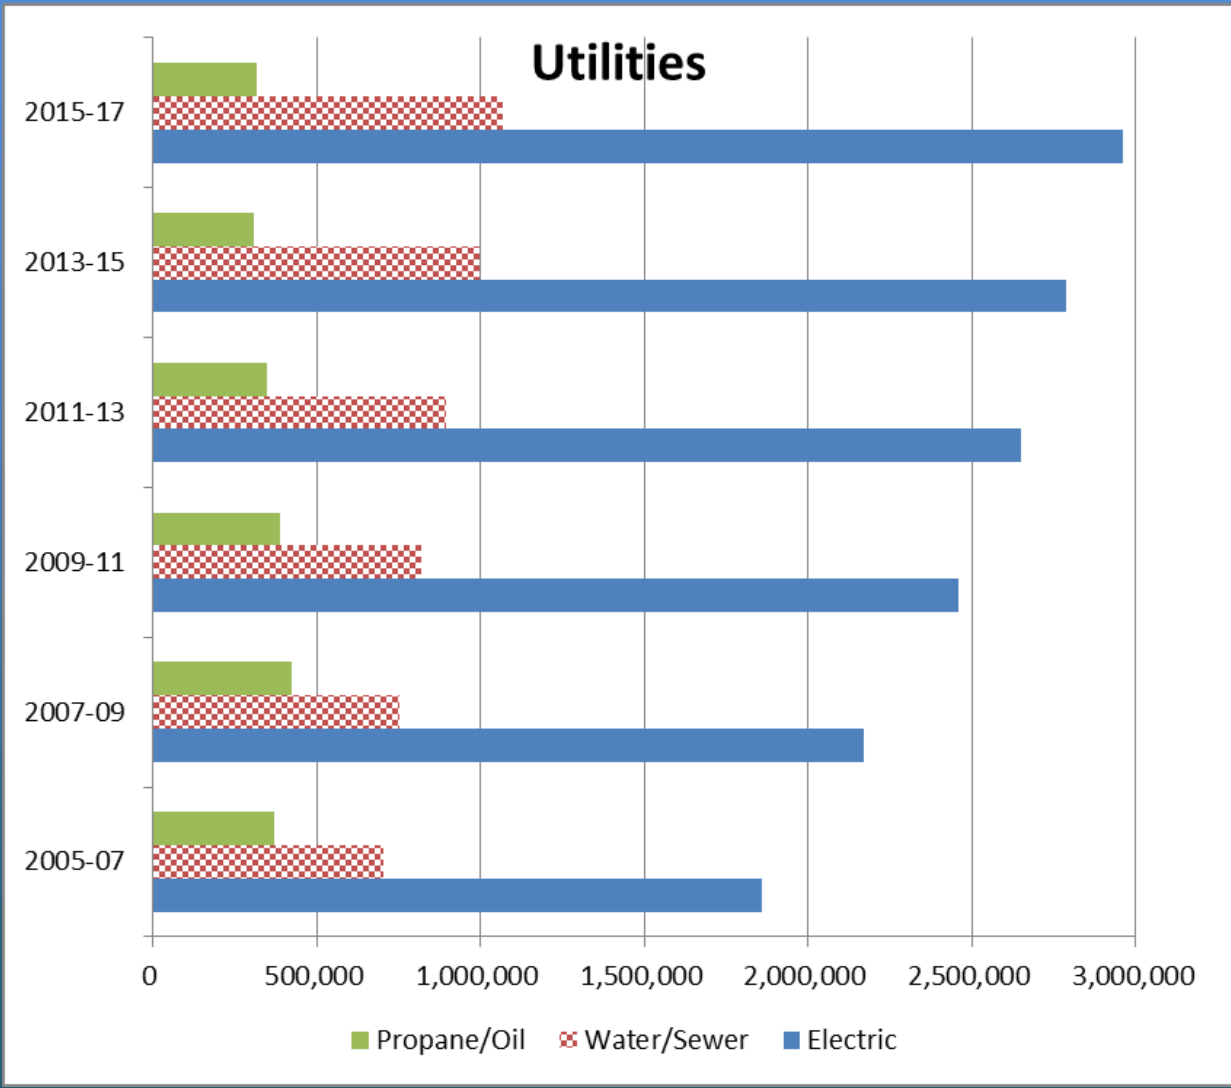

## State park camping and day visits 2007-2016

Visits

50M

45M

40M

35M

↑ 20%