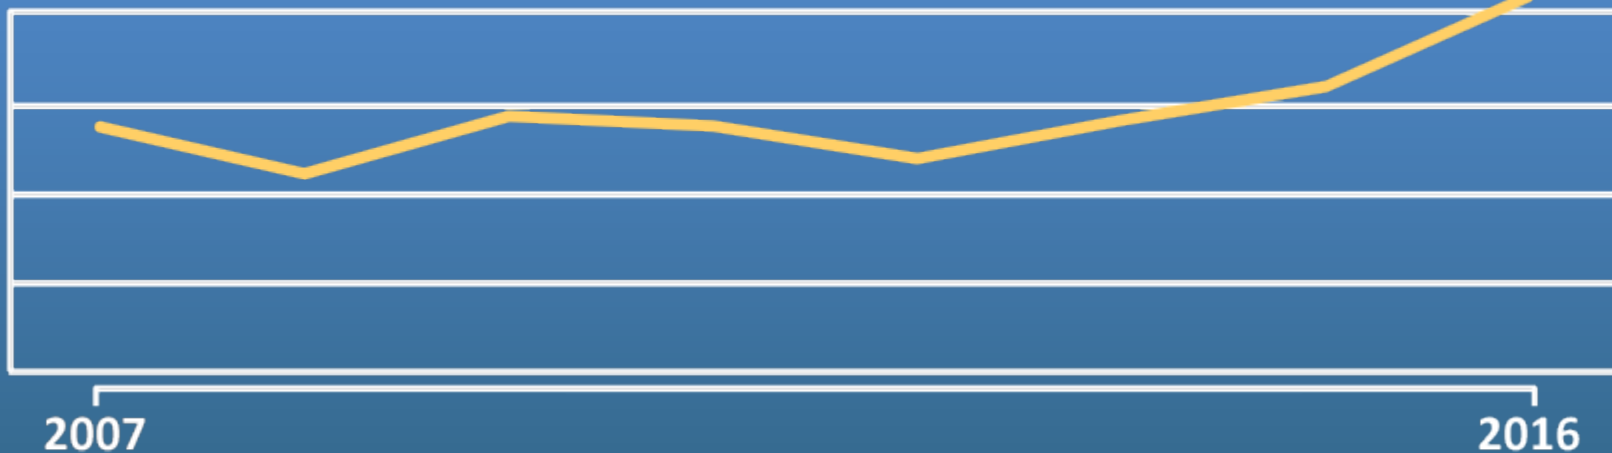

## State park camping and day visits 2007-2016

Visits

50M

45M

40M

35M

↑ 20%