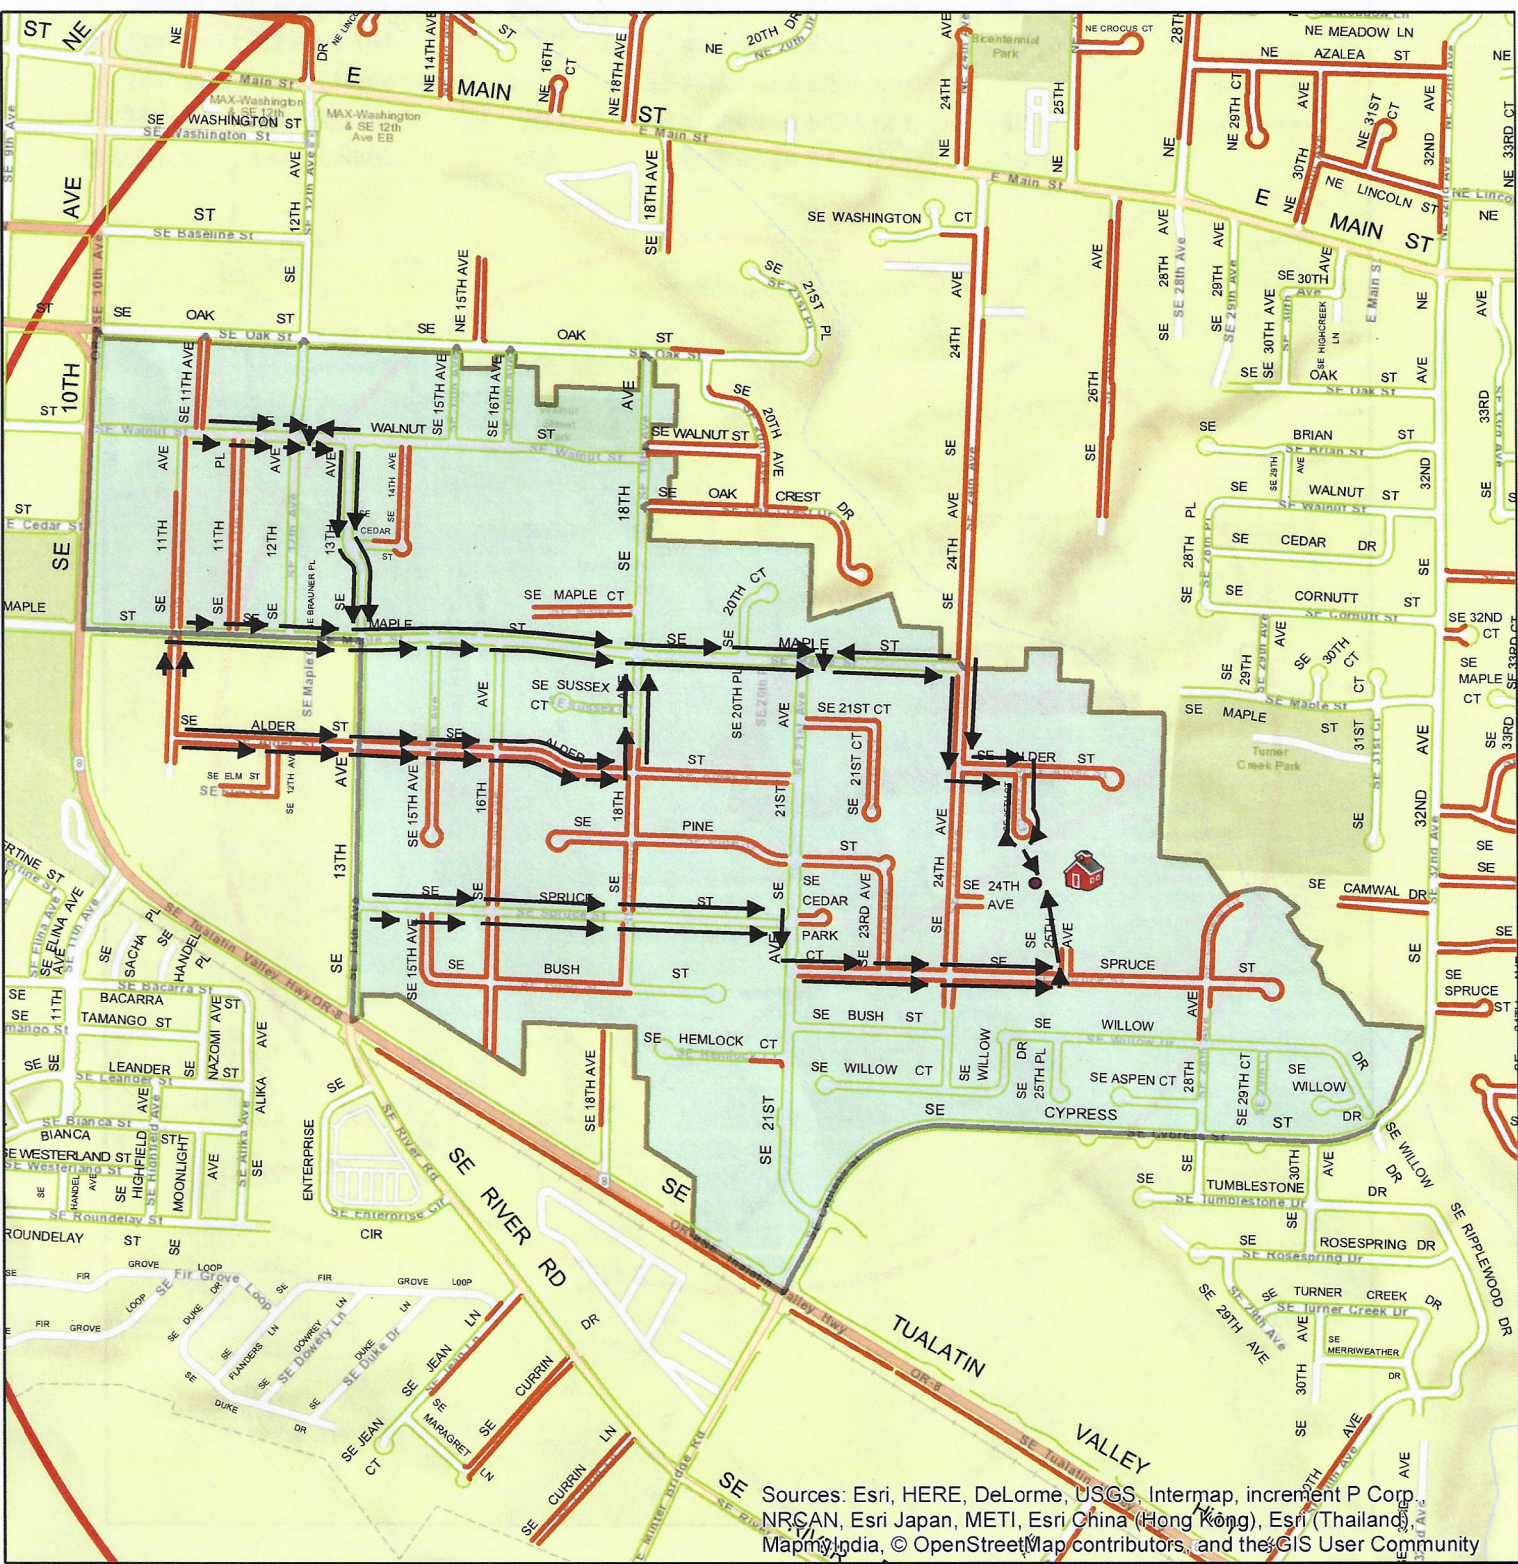

# WL Henry District Map Sidewalk Inventory

February 2016

Sources: Esri, HERE, DeLorme, USGS, Intermap, increment P Corp, NRCAN, Esri Japan, METI, Esri China (Hong Kong), Esri (Thailand), Swire, MapmyIndia, © OpenStreetMap contributors, and the GIS User Community

Note - sidewalk improvements leading to the school along SE 24th and SE Alder have been completed.

- No Sidewalk
- Existing Sidewalk
- WL Henry Walk Path
- + WL Henry Boundaries

**DISCLAIMER**  
This map was derived from several databases. The City cannot accept responsibility for any errors. Therefore, there are no warranties for this product. However, notification of errors would be appreciated.