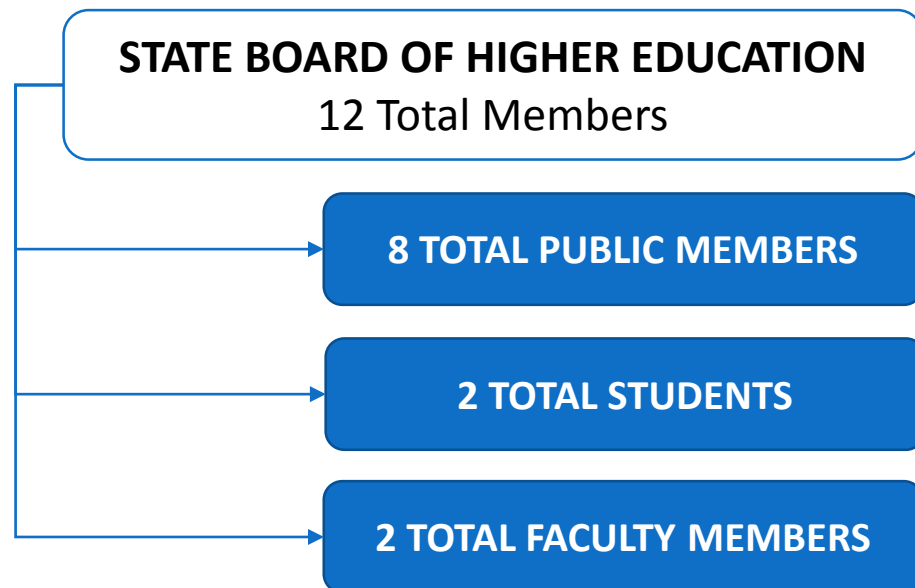

Institutional Governance at Oregon's Public Universities

House Higher Education and Workforce Development Committee

May 16, 2017

SB 270 – A New Era in University Governance

Governance Model Under Oregon University System

- **July 1, 2014:** UO, OSU, and PSU established institutional governing boards.
- **June 30, 2015:** EOU, OIT, SOU, and WOU established institutional boards.
- New model of governance provides for localized control and diverse representation

SB 270 – A New Era in University Governance

Governance Model Under Institutional Boards

- **July 1, 2014:** UO, OSU, and PSU institutional boards took effect
- **June 30, 2015:** EOU, OIT, SOU, and WOU institutional boards took effect
- New model of governance provides for localized control and more diverse representation
- More direct university representation as well through dedicated student, faculty and staff seats on each board