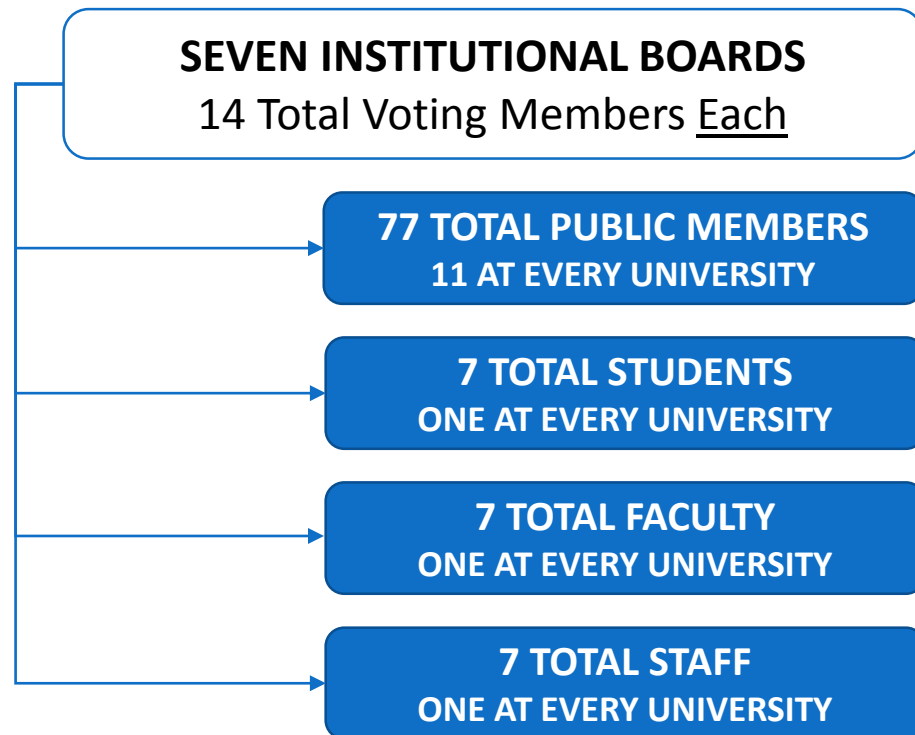

Institutional Governance at Oregon's Public Universities

House Higher Education and Workforce Development Committee

May 16, 2017

SB 270 – A New Era in University Governance

Governance Model Under Oregon University System

- **July 1, 2014:** UO, OSU, and PSU established institutional governing boards.
- **June 30, 2015:** EOU, OIT, SOU, and WOU established institutional boards.
- New model of governance provides for localized control and diverse representation

SB 270 – A New Era in University Governance

Governance Model Under Institutional Boards

- **July 1, 2014:** UO, OSU, and PSU institutional boards took effect
- **June 30, 2015:** EOU, OIT, SOU, and WOU institutional boards took effect
- New model of governance provides for localized control and more diverse representation
- More direct university representation as well through dedicated student, faculty and staff seats on each board