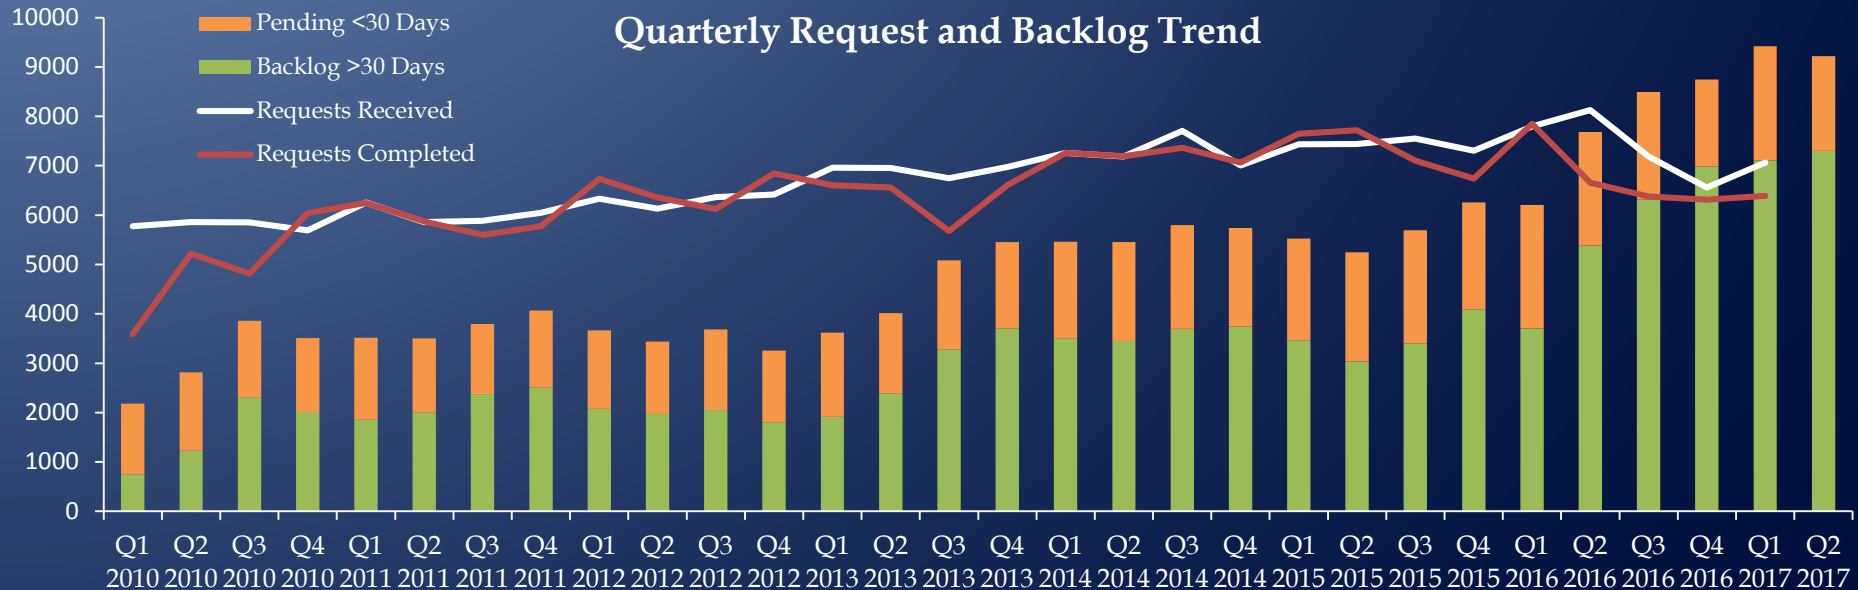

Hits Obtained		
Month	SAKI	DANY
Nov	9	0
Dec	2	2
Jan	3	0
Feb	3	1
Mar	0	0

Forensic Division Summary

Request Volume by Discipline

Production Time by Discipline

Quarterly Request and Backlog Trend

Forensics

DNA Requests by Crime Type

- Person crimes make up roughly 85% of all DNA Requests
- Sex offenses make up 76% of those person crime requests, with the other 24% being predominantly from murder, attempted murder and assault