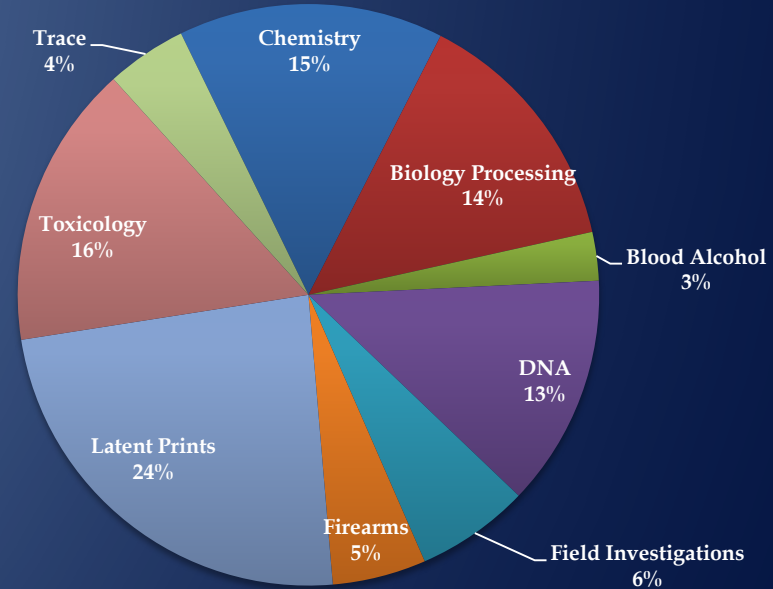

Oregon State Police

Forensic Services Division

Presented by: Alex Gardner, Captain

Forensics: SB-1571 Timeline

SAFE Kit Summary

Grant Stats

Profiles Entered		
Month	SAKI	DANY
Nov	23	0
Dec	4	7
Jan	9	0
Feb	16	1
Mar	1	0

Hits Obtained		
Month	SAKI	DANY
Nov	9	0
Dec	2	2
Jan	3	0
Feb	3	1
Mar	0	0

Forensic Division Summary

Request Volume by Discipline

Production Time by Discipline

Quarterly Request and Backlog Trend

Forensics

DNA Requests by Crime Type

- Person crimes make up roughly 85% of all DNA Requests
- Sex offenses make up 76% of those person crime requests, with the other 24% being predominantly from murder, attempted murder and assault