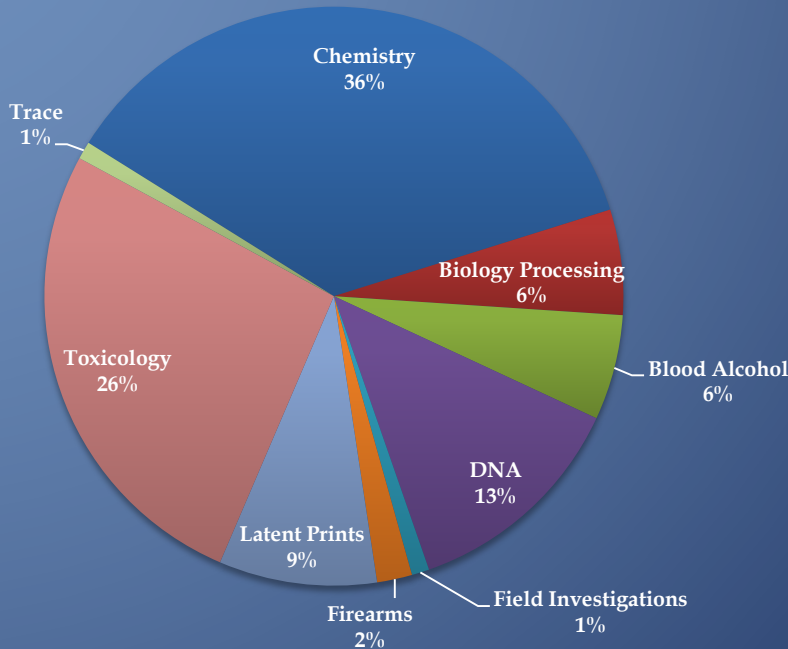

Oregon State Police

Forensic Services Division

Presented by: Alex Gardner, Captain

Forensics: SB-1571 Timeline

SAFE Kit Summary

Grant Stats

Profiles Entered		
Month	SAKI	DANY
Nov	23	0
Dec	4	7
Jan	9	0
Feb	16	1
Mar	1	0

Hits Obtained		
Month	SAKI	DANY
Nov	9	0
Dec	2	2
Jan	3	0
Feb	3	1
Mar	0	0

Forensic Division Summary

Request Volume by Discipline

Production Time by Discipline

Quarterly Request and Backlog Trend

Forensics

DNA Requests by Crime Type

- Person crimes make up roughly 85% of all DNA Requests
- Sex offenses make up 76% of those person crime requests, with the other 24% being predominantly from murder, attempted murder and assault