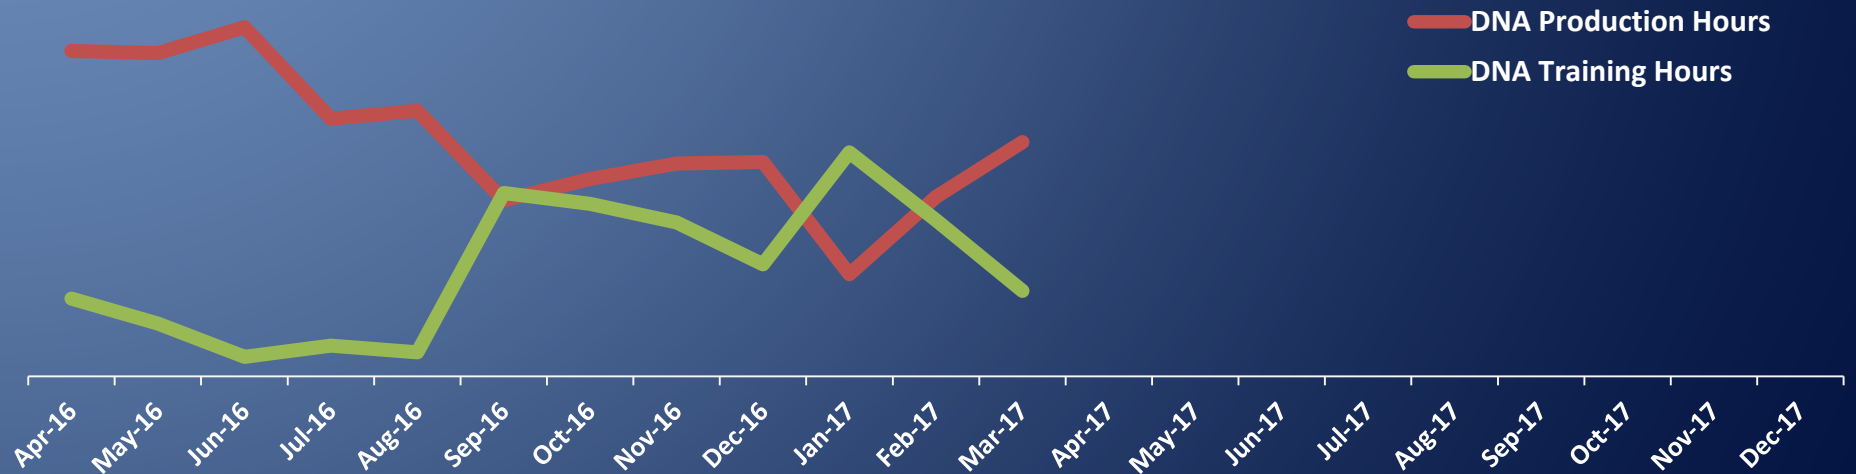

Oregon State Police

Forensic Services Division

Presented by: Alex Gardner, Captain

Forensics: SB-1571 Timeline

SAFE Kit Summary

Grant Stats

Profiles Entered		
Month	SAKI	DANY
Nov	23	0
Dec	4	7
Jan	9	0
Feb	16	1
Mar	1	0

Hits Obtained		
Month	SAKI	DANY
Nov	9	0
Dec	2	2
Jan	3	0
Feb	3	1
Mar	0	0

Forensic Division Summary

Request Volume by Discipline

Production Time by Discipline

Quarterly Request and Backlog Trend

Forensics

DNA Requests by Crime Type

- Person crimes make up roughly 85% of all DNA Requests
- Sex offenses make up 76% of those person crime requests, with the other 24% being predominantly from murder, attempted murder and assault