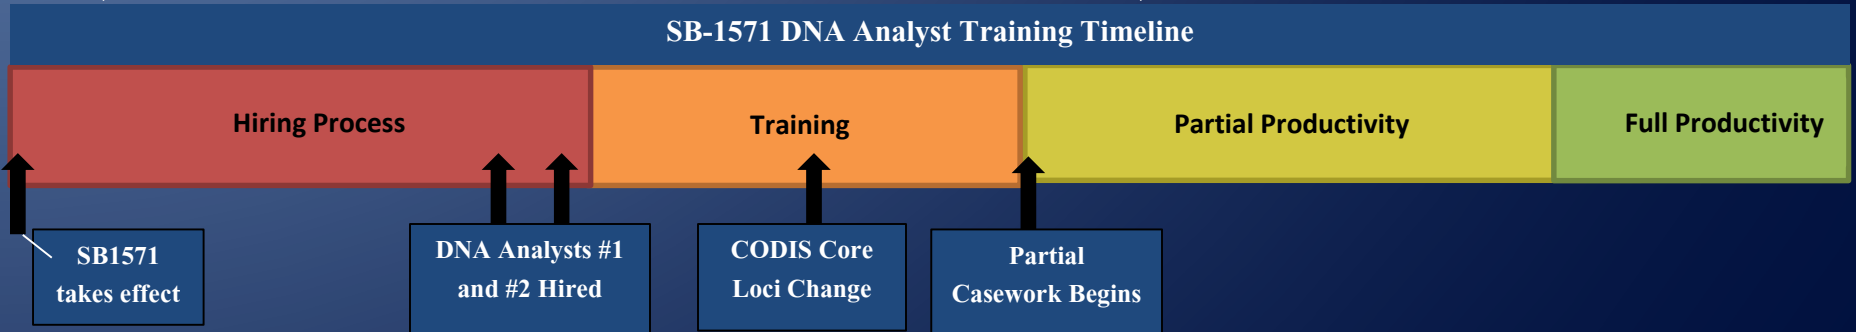

Oregon State Police

Forensic Services Division

Presented by: Alex Gardner, Captain

Forensics: SB-1571 Timeline

SAFE Kit Summary

Grant Stats

Profiles Entered		
Month	SAKI	DANY
Nov	23	0
Dec	4	7
Jan	9	0
Feb	16	1
Mar	1	0