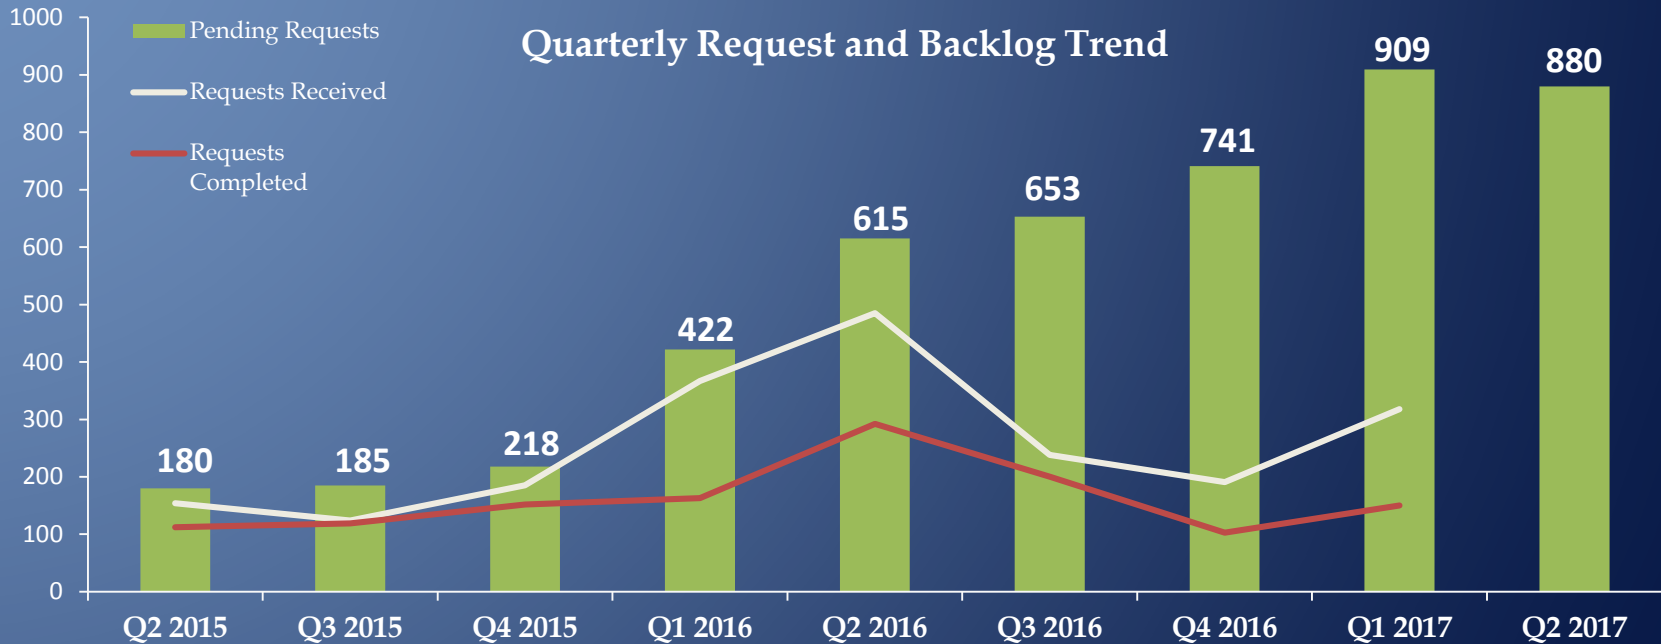

Oregon State Police

Forensic Services Division

Presented by: Alex Gardner, Captain

Forensics: SB-1571 Timeline

SAFE Kit Summary

Grant Stats

Profiles Entered		
Month	SAKI	DANY
Nov	23	0
Dec	4	7
Jan	9	0
Feb	16	1
Mar	1	0

Hits Obtained		
Month	SAKI	DANY
Nov	9	0
Dec	2	2
Jan	3	0
Feb	3	1
Mar	0	0

Forensic Division Summary

Request Volume by Discipline

Production Time by Discipline

Quarterly Request and Backlog Trend

Forensics

DNA Requests by Crime Type

- Person crimes make up roughly 85% of all DNA Requests
- Sex offenses make up 76% of those person crime requests, with the other 24% being predominantly from murder, attempted murder and assault