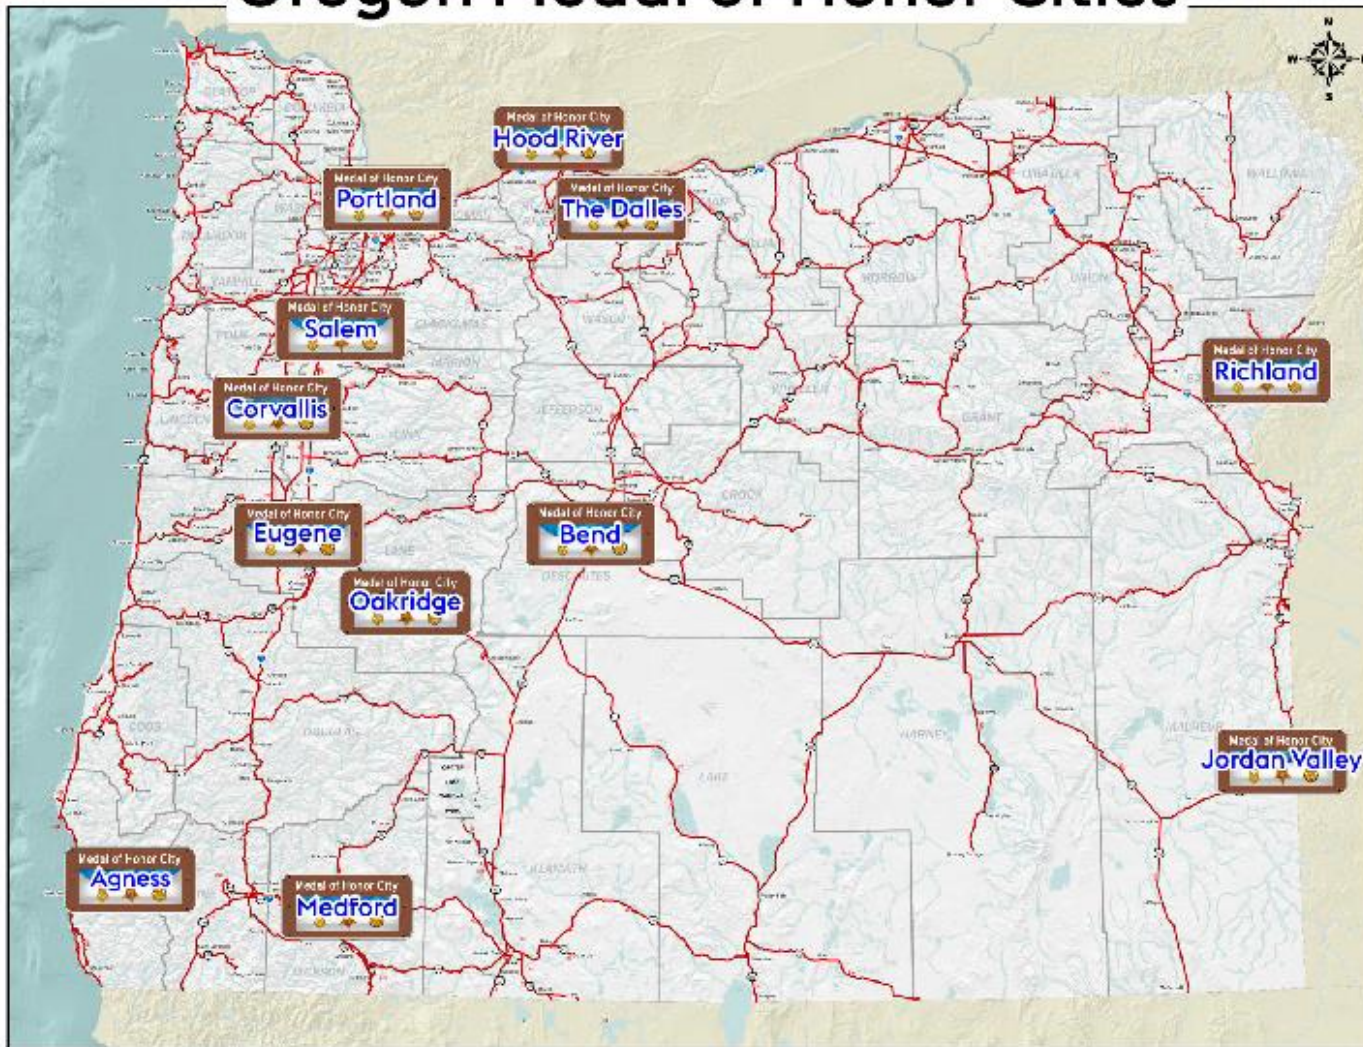

Congressional Medal of Honor Society: <http://www.cmoHS.org/>

Dedicated (Date)

US HWY 20 ACROSS THE USA: 3,365 MILES, 12 STATES, 1,947 MEDAL OF HONOR RECIPIENTS

Newport

Boston

HISTORIC
ROUTE
US
20
ROUTE

Map of
US ROUTE 20

Oregon

Wyoming

Indiana

Massachusetts

Journey Through History Across America's Longest Highway

Oregon Medal of Honor Cities

Medal of Honor City/Community Marker (add City, Medal, War, Dedication date)

Portland Medal of Honor City Marker