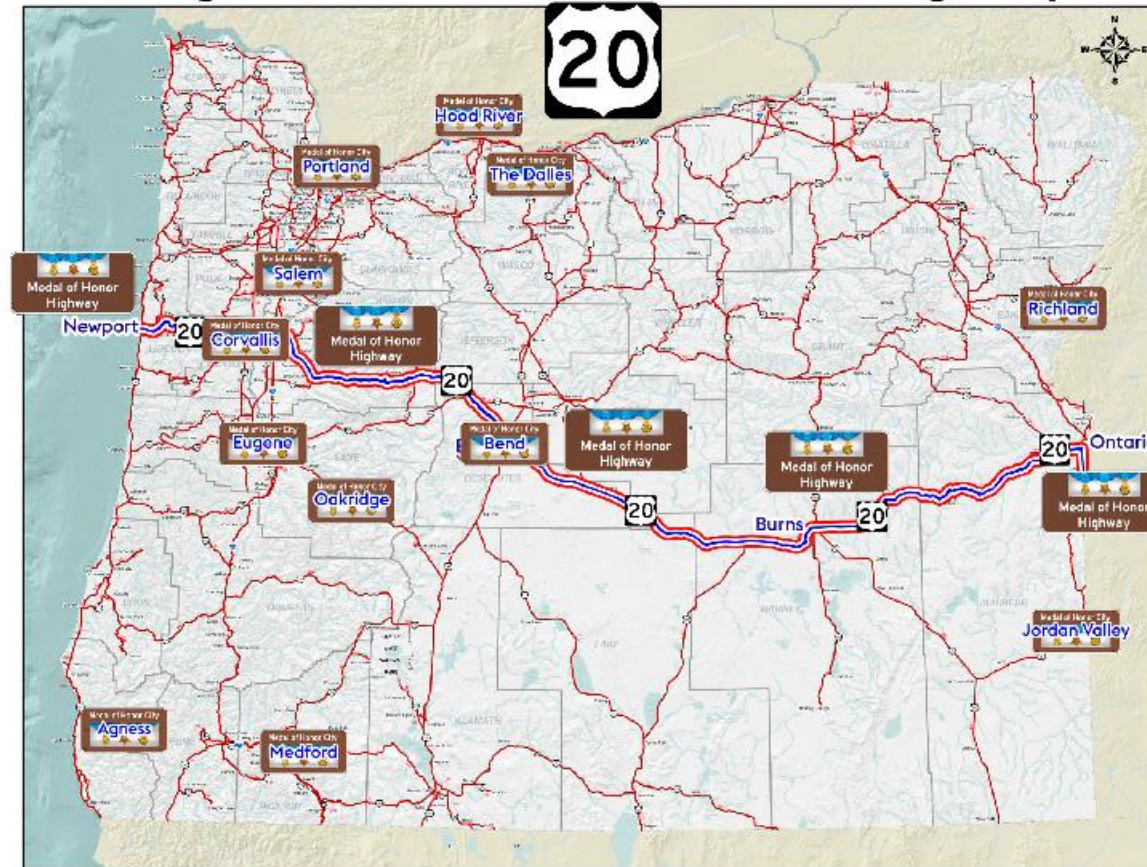

Oregon

Wyoming

Indiana

Massachusetts

Journey Through History Across America's Longest Highway

Oregon Medal of Honor Cities

Medal of Honor City/Community Marker (add City, Medal, War, Dedication date)

Portland Medal of Honor City Marker

Map of Oregon Medal of Honor Highway and Cities

16 of 36 Counties Included

Oregon Medal of Honor Cities & Highway

North Idaho Medal of Honor Turnout Sign

SR 3

IDAHO MEDAL OF HONOR HIGHWAY SIGN ON HIGHWAY TURNOUT