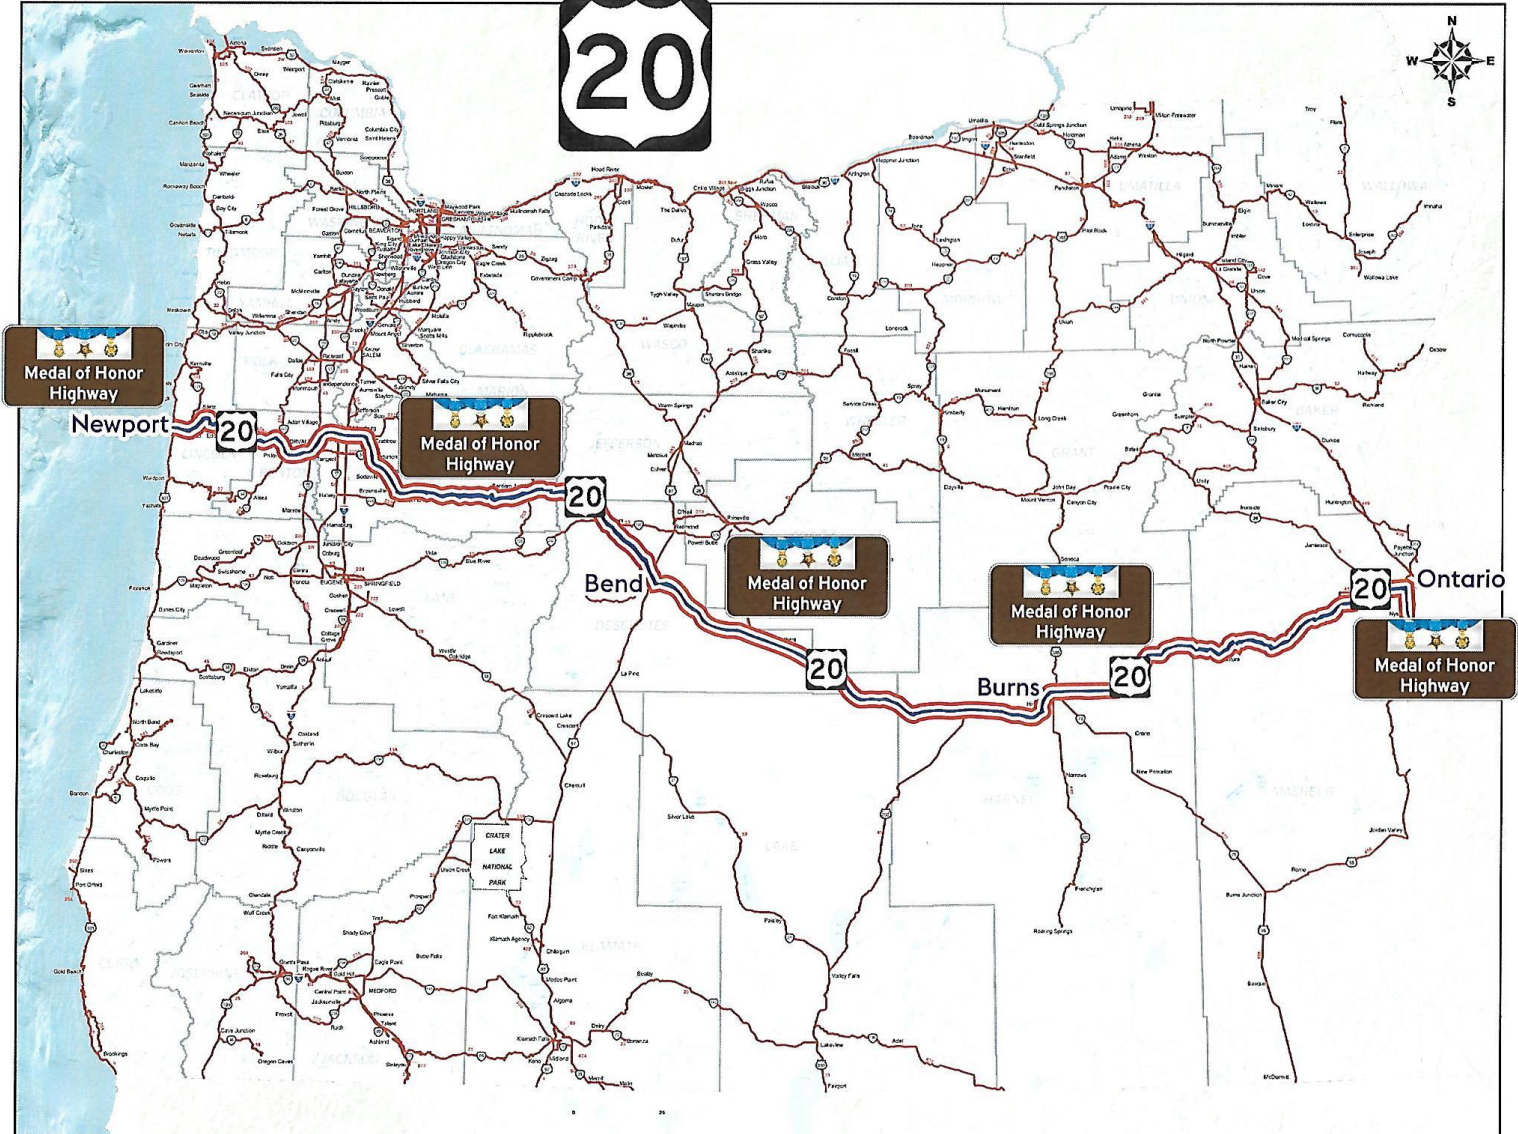

Oregon Medal of Honor Highway

Medal of Honor Highway

Medal of Honor Highway

Medal of Honor Highway

Medal of Honor Highway

Medal of Honor Highway

Newport

20

Bend

20

Burns

20

20

Ontario

DISASTER
LAKE
NATIONAL
PARK