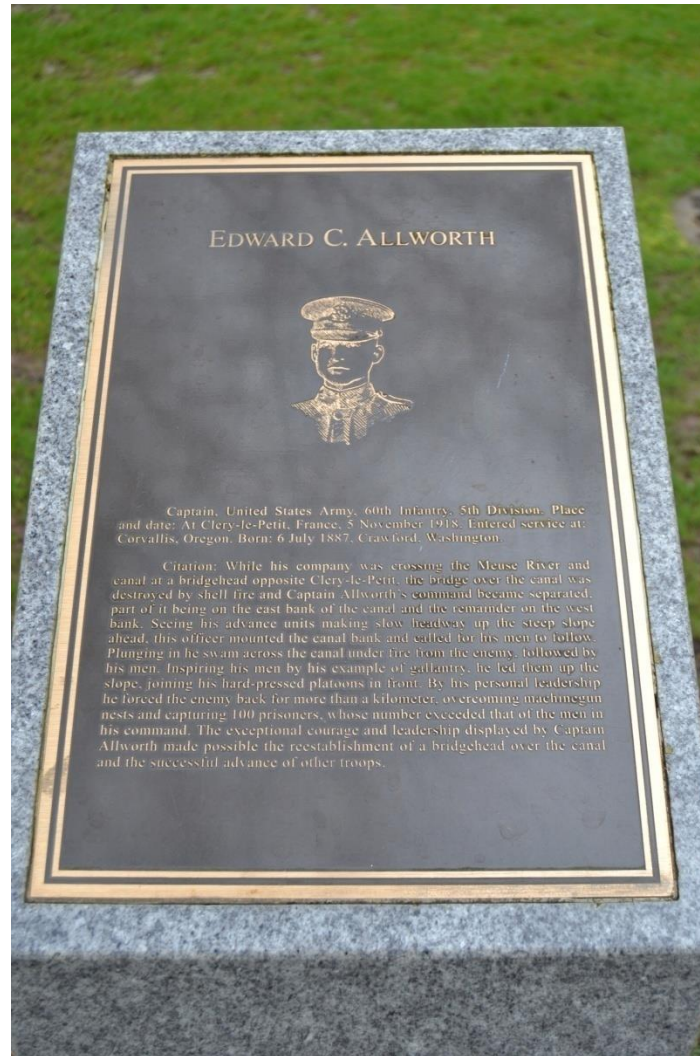

Medal of Honor City/Community Marker (add City, Medal, War, Dedication date)