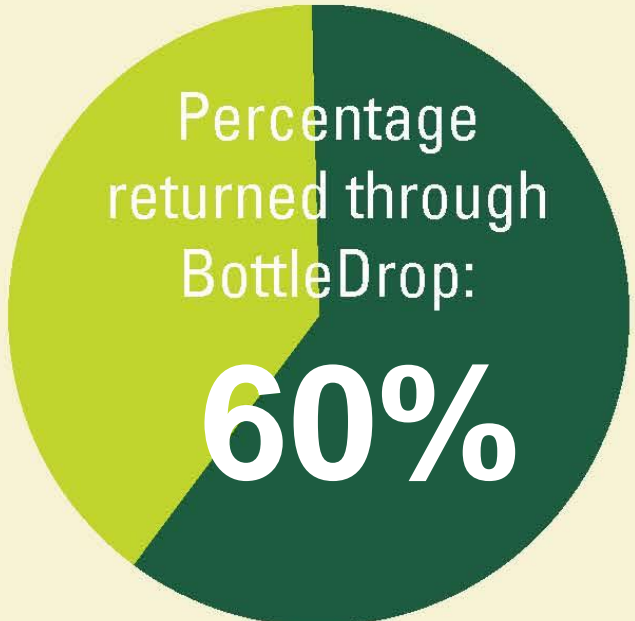

19

6 under
development

BottleDrop
Express sites

1

12 under
development

#1 BottleDrop site by volume of returned containers : **Medford**

Registered Fundraisers: **349**

Total Fundraiser
Redemptions: **\$800,000**