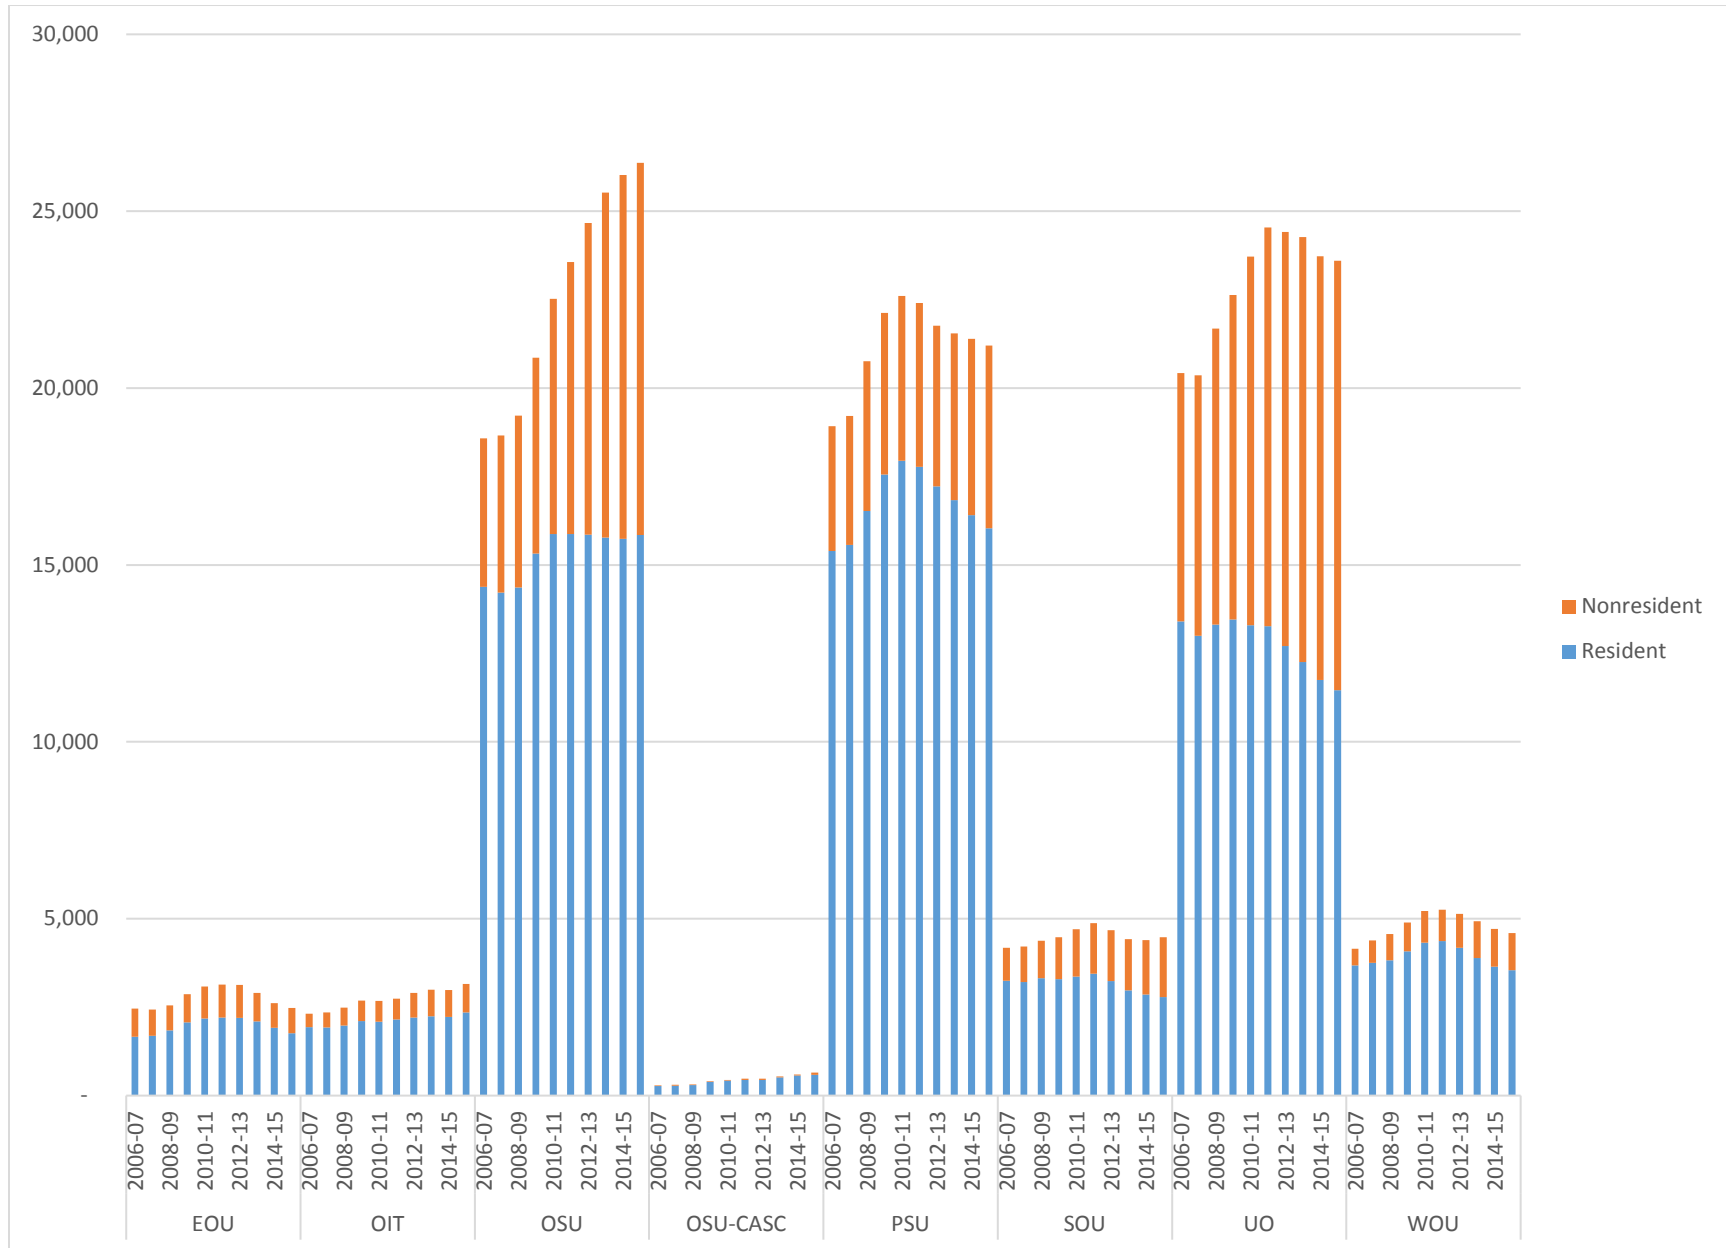

FTE Enrollment 2007 through 2016

FTE Enrollment by University 2007 through 2016

Oregon Tech FTE Enrollment

OSU FTE Enrollment

OSU-Cascades FTE Enrollment

PSU FTE Enrollment

SOU FTE Enrollment

UO FTE Enrollment