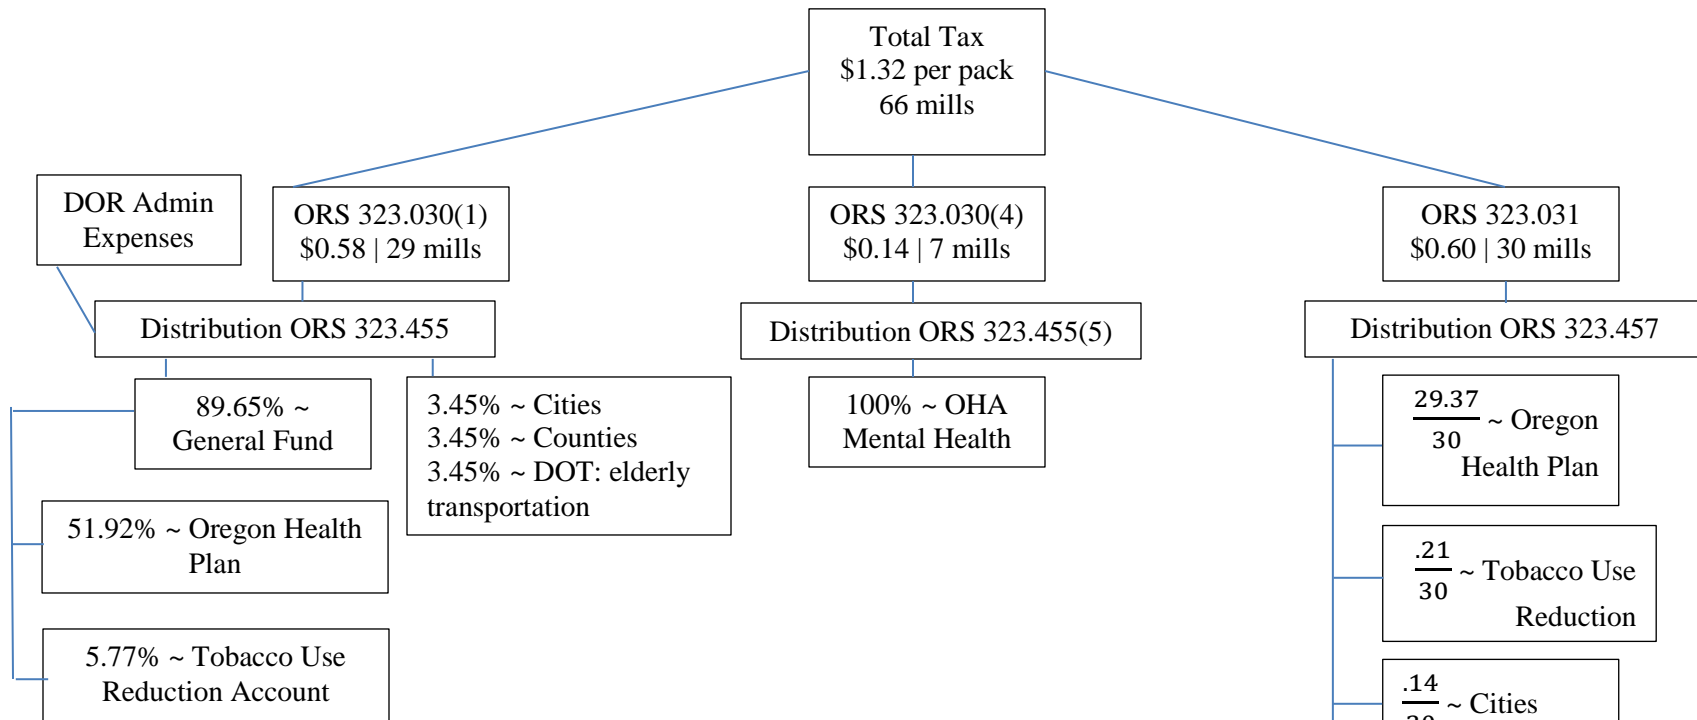

Cigarette Tax Distribution – as of 1/1/2016

Cigarette Tax Distribution
as of 1/1/2016

Note: Numbers do not add up to \$1.32 due to rounding

Cigarette Tax Distribution
as of 1/1/2016