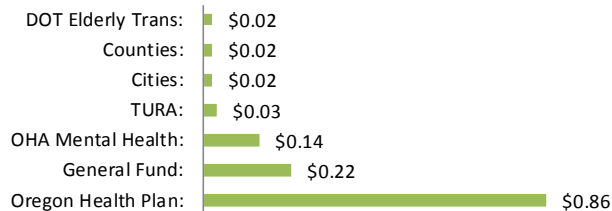

Cigarette Tax Distribution – as of 1/1/2016

Cigarette Tax Distribution
as of 1/1/2016

Note: Numbers do not add up to \$1.32 due to rounding

Cigarette Tax Distribution
as of 1/1/2016