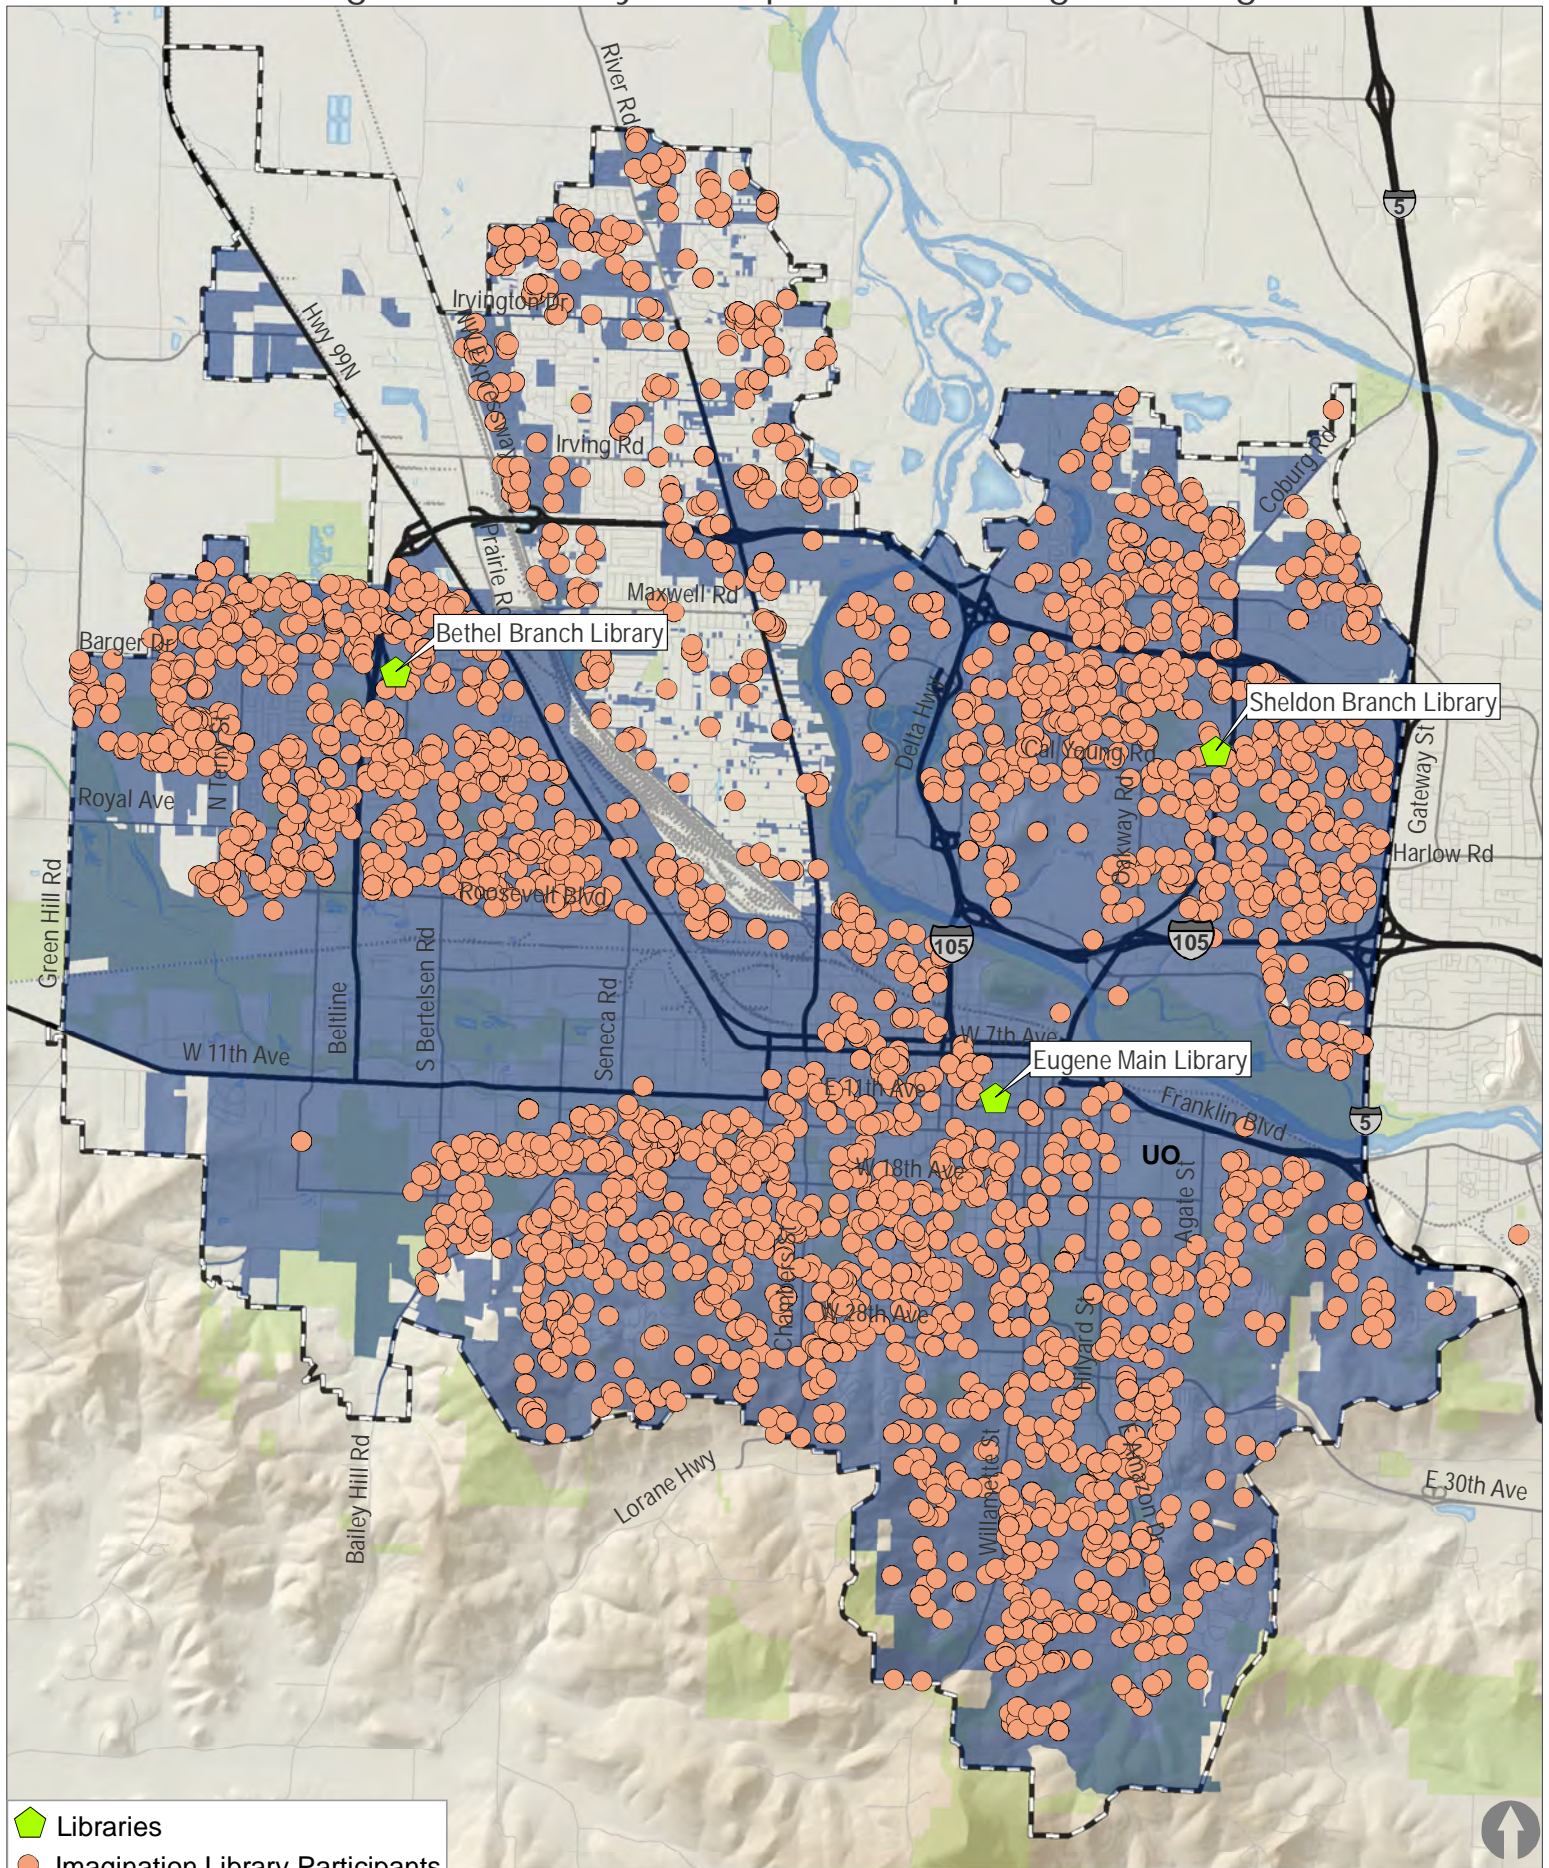

Imagination Library Participation Map, Eugene, Oregon

-  Libraries
-  Imagination Library Participants
-  Eugene City Limits
-  Urban growth boundary
-  Parks and Open Space

0 0.5 1 Miles

City of Eugene
Planning and Development Department - February 23, 2017

Caution: This map is based on imprecise source data, subject to change, and for general reference only.