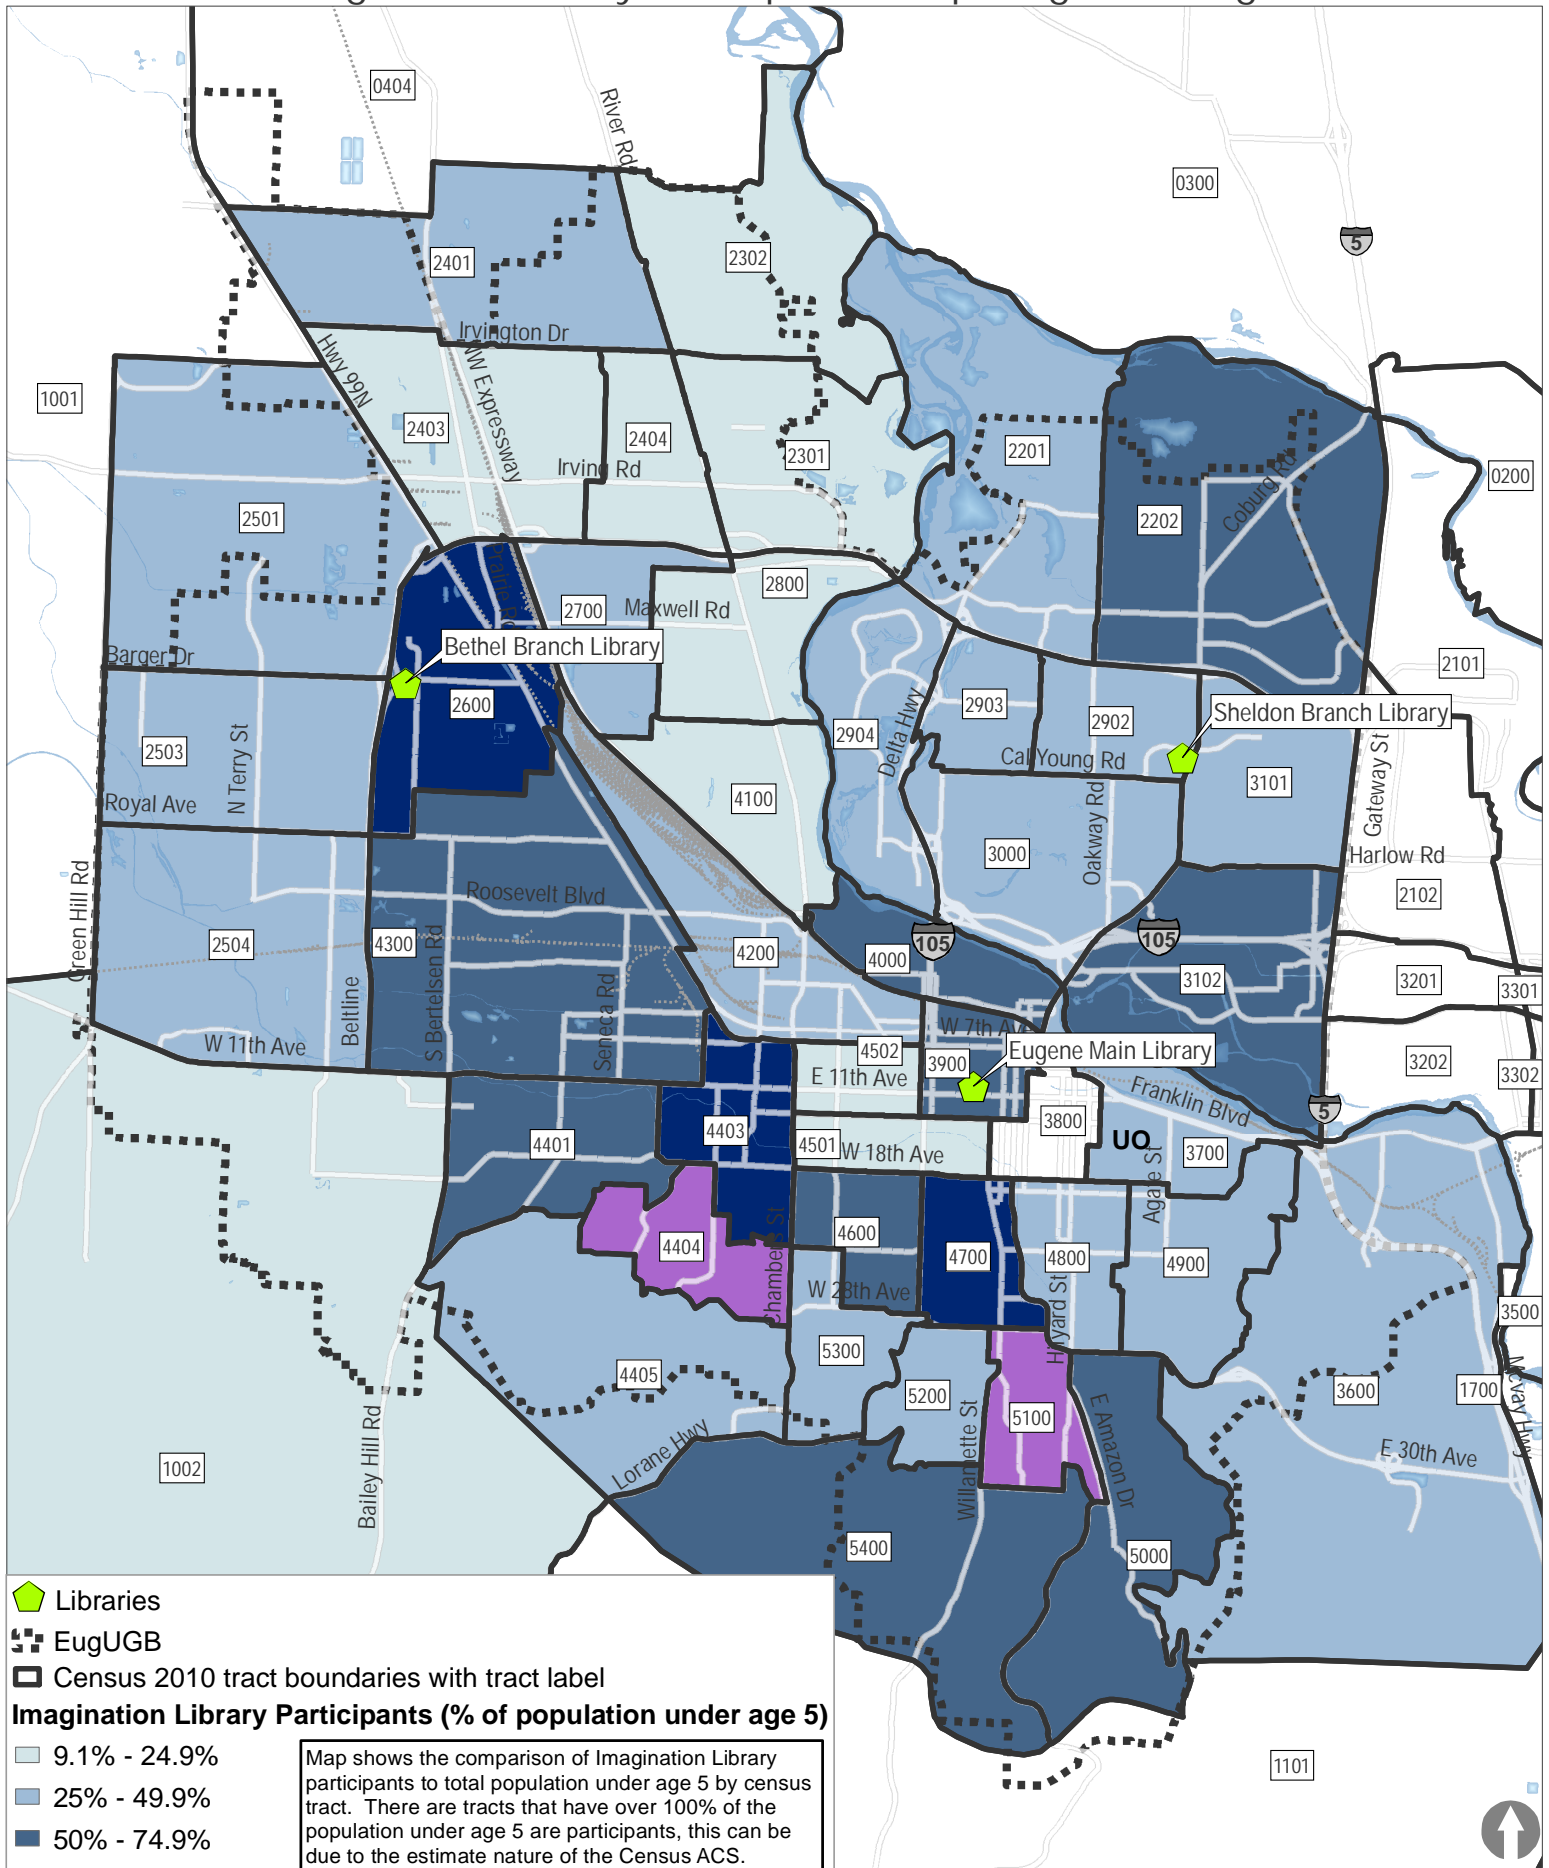

# Imagination Library Participation Map, Eugene, Oregon

0 0.5 1 Miles  
City of Eugene

Planning and Development Department - March 16, 2017

Caution: This map is based on imprecise source data, subject to change, and for general reference only.