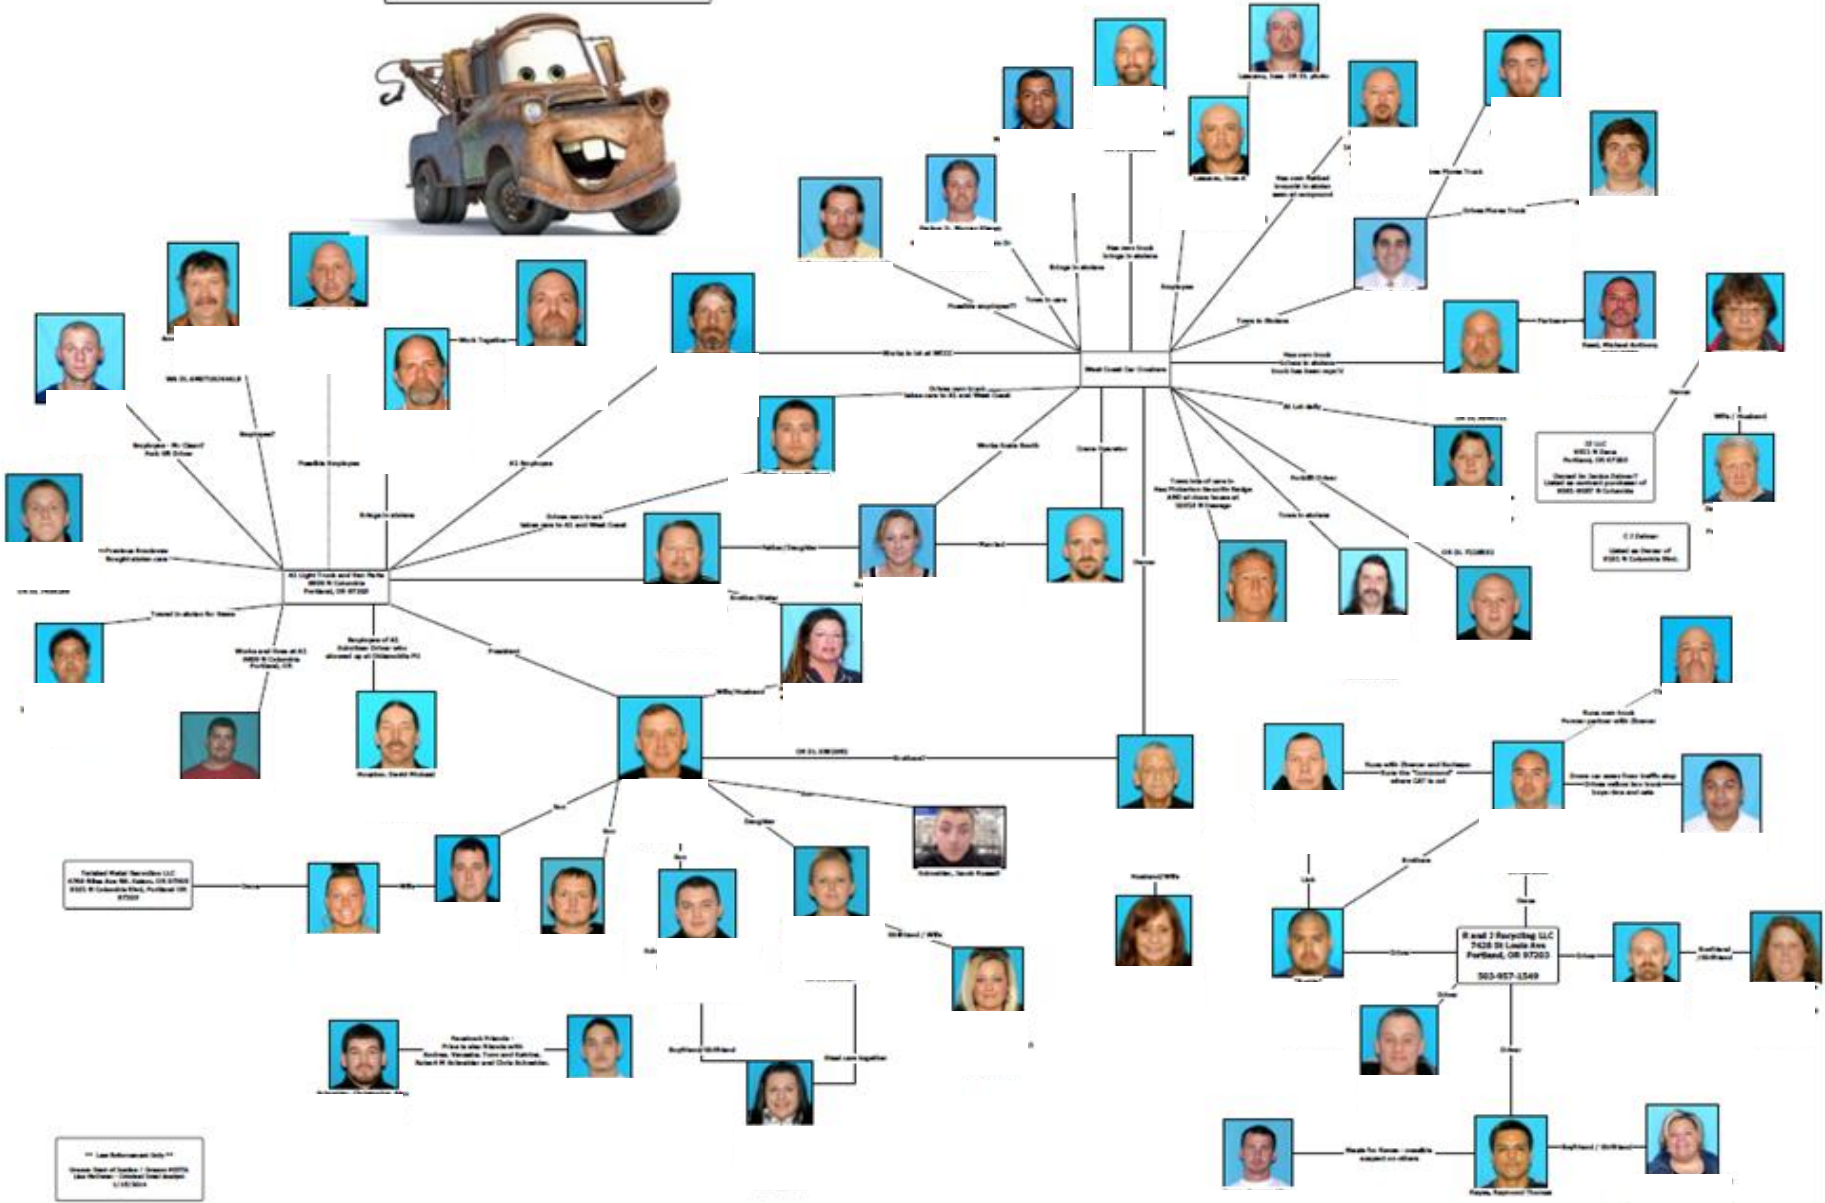

Operation "Mater"