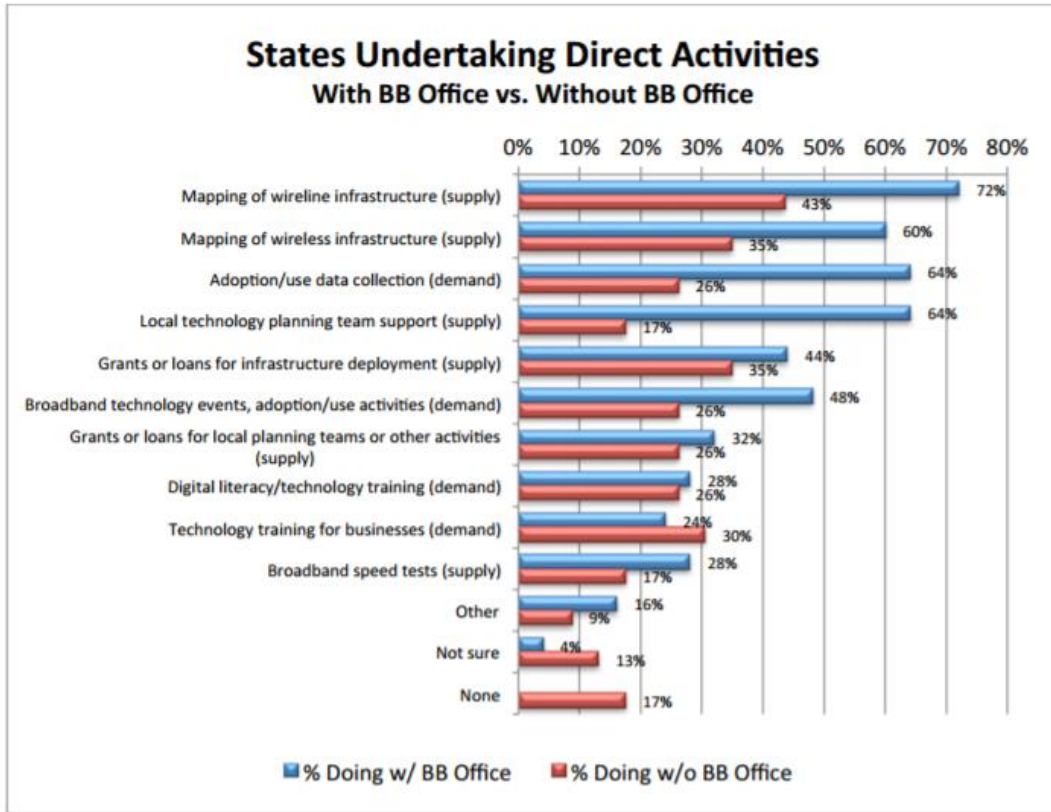

U.S. Map Average State Connection Speed

Link to interactive map -

<https://www.akamai.com/us/en/our-thinking/state-of-the-internet-report/state-of-the-internet-connectivity-visualization.jsp>

State Activities Used to Encourage Broadband

1.3 State Broadband Activities

SNG expanded its questions to ask if a state broadband office or another entity within was handling specific broadband activities and what was the focal point of those activities. Activities seem to be heavily weighted towards the “supply side” of broadband and include mapping, infrastructure planning, and grants. These activities far surpassed “demand side” undertakings around raising awareness, training, and driving utilization with end-users.