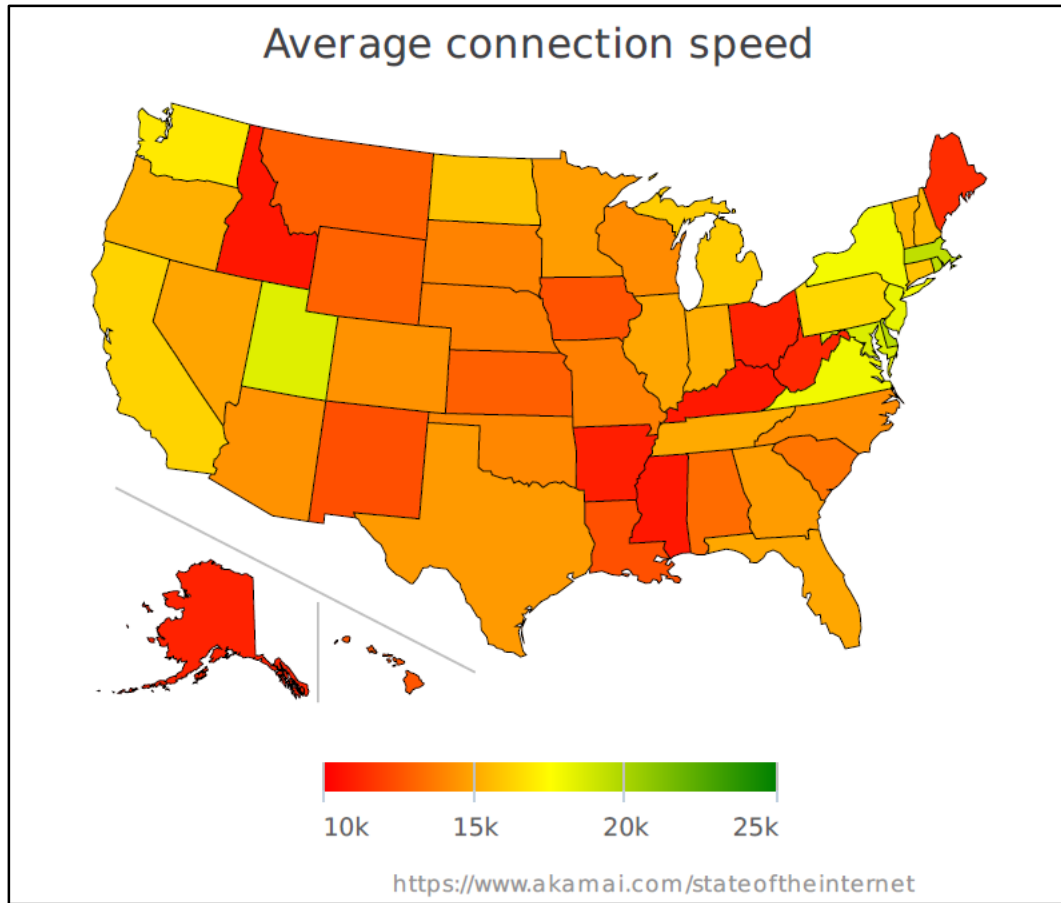

U.S. Map Average State Connection Speed

Link to interactive map -

<https://www.akamai.com/us/en/our-thinking/state-of-the-internet-report/state-of-the-internet-connectivity-visualization.jsp>

State Activities Used to Encourage Broadband

1.3 State Broadband Activities

SNG expanded its questions to ask if a state broadband office or another entity within was handling specific broadband activities and what was the focal point of those activities. Activities seem to be heavily weighted towards the “supply side” of broadband and include mapping, infrastructure planning, and grants. These activities far surpassed “demand side” undertakings around raising awareness, training, and driving utilization with end-users.