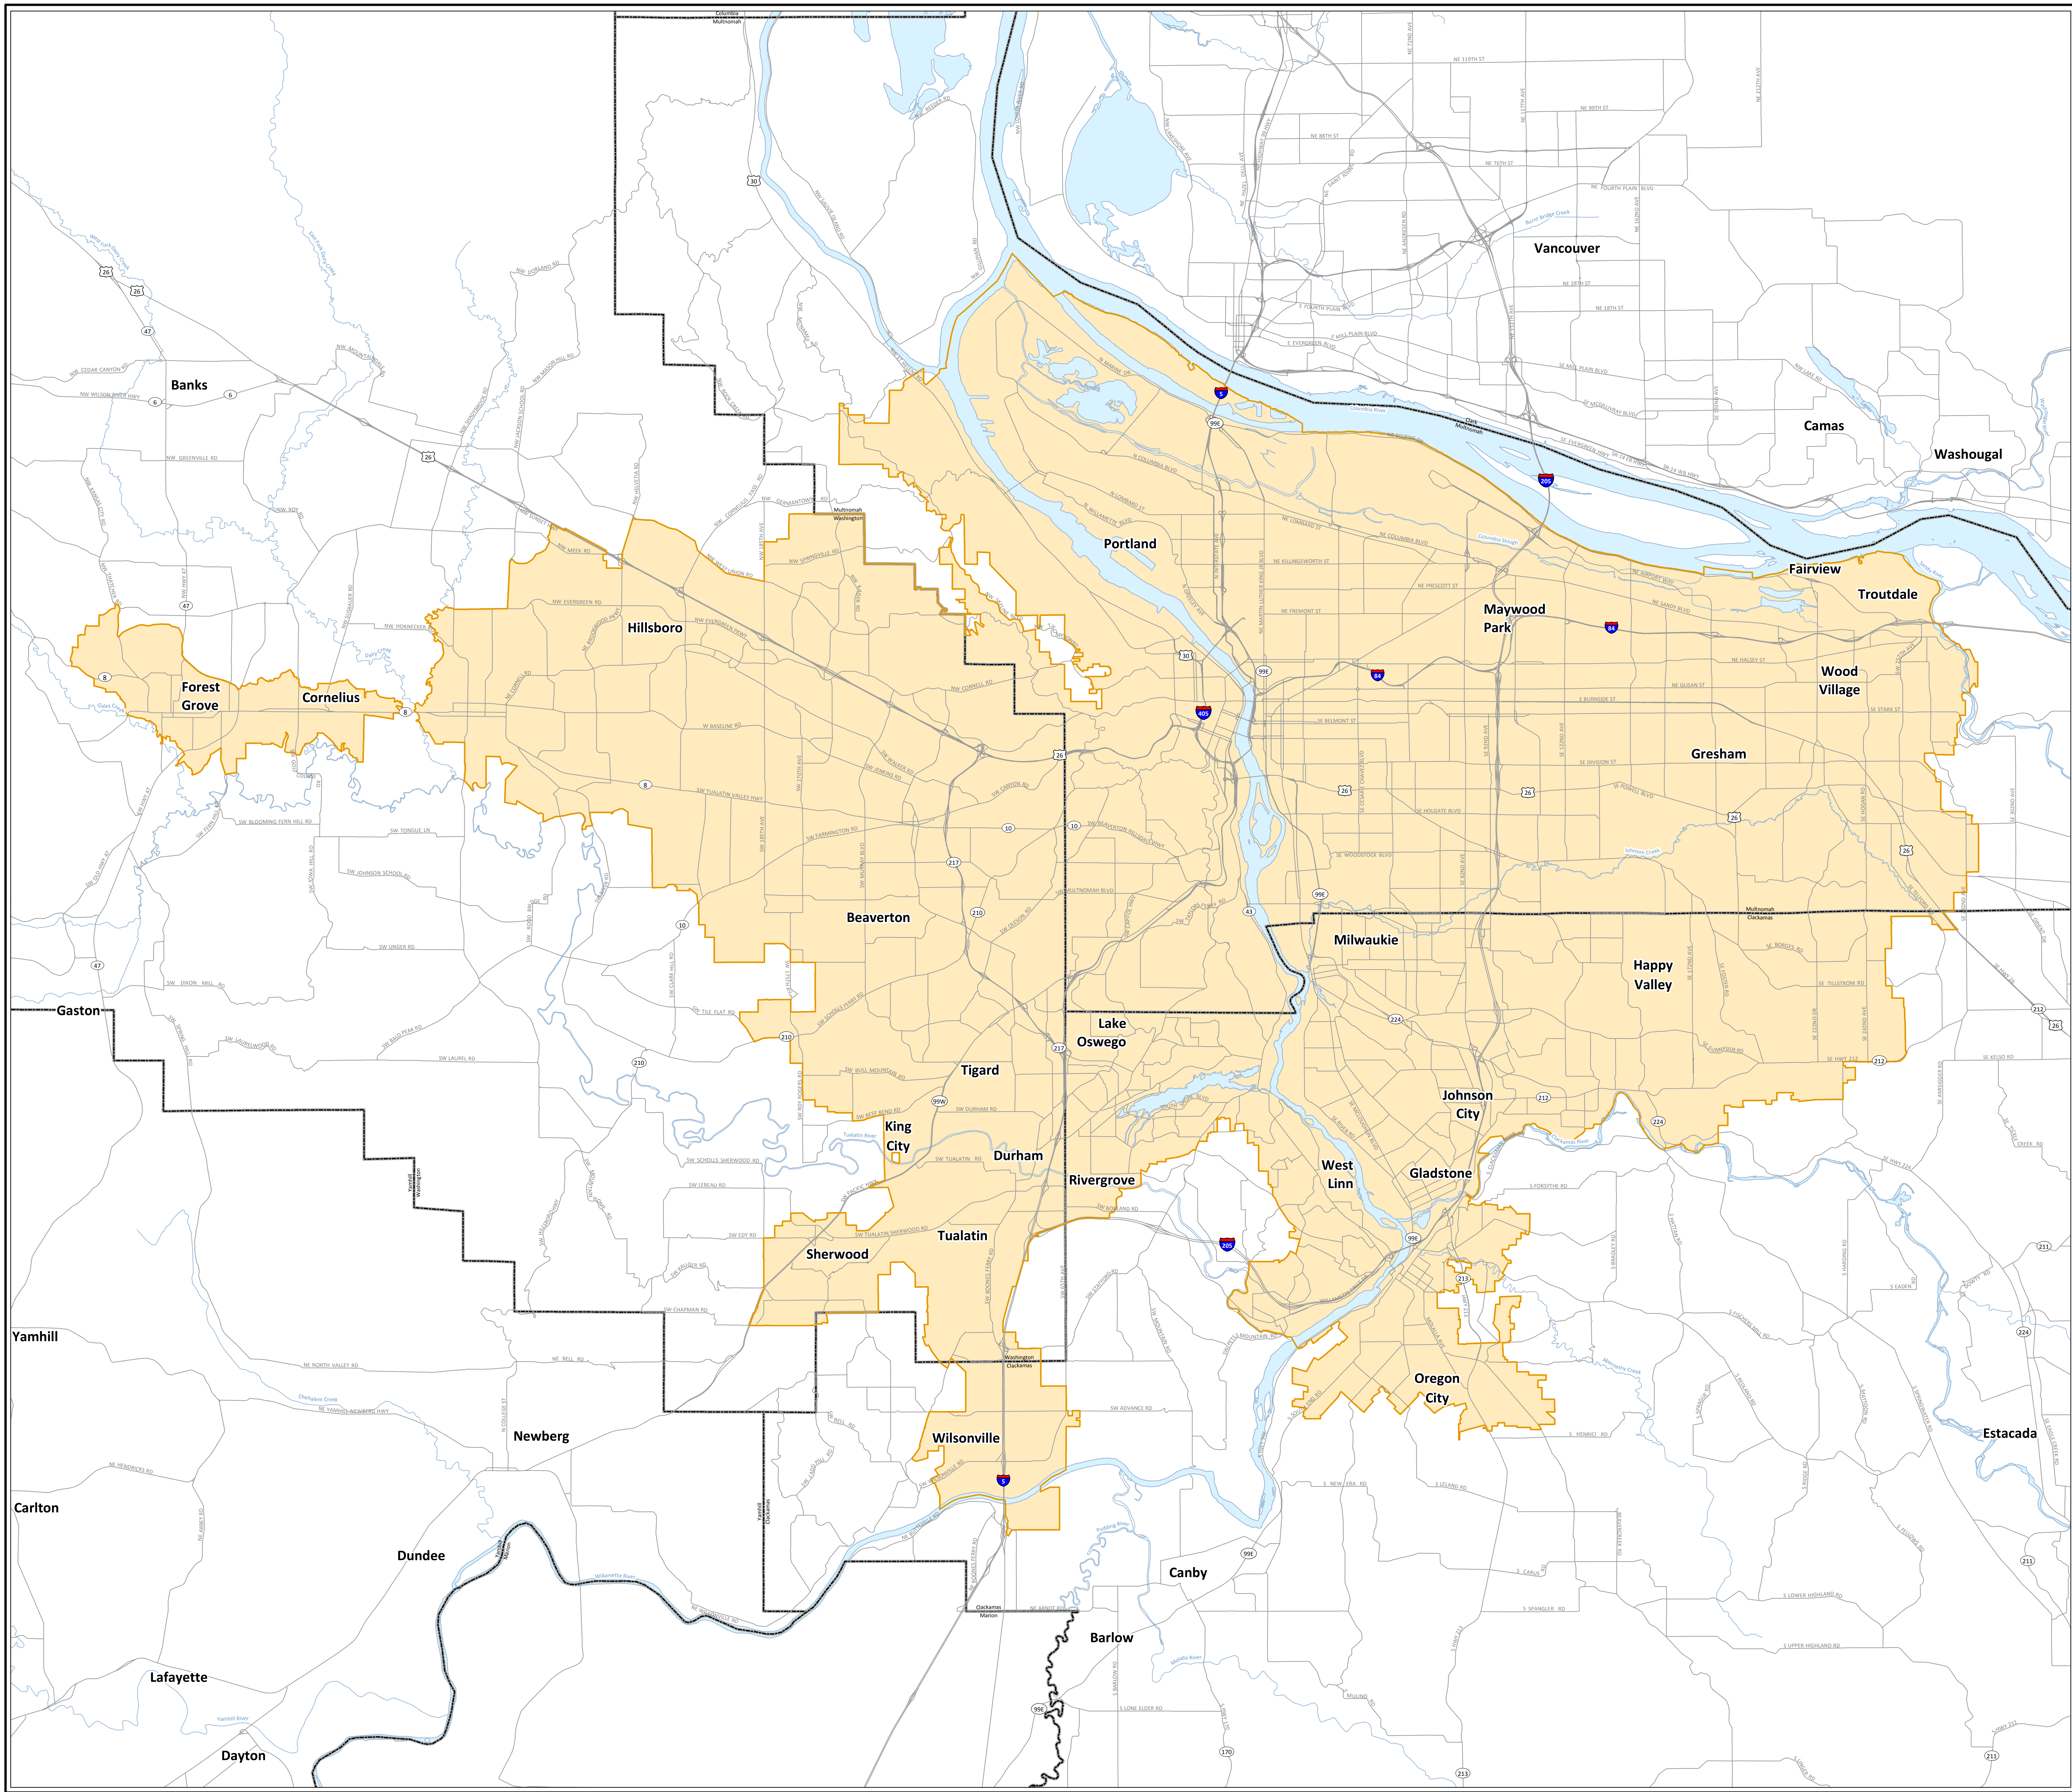

Urban Growth Boundary

September 2016

- Urban growth boundary
- Arterial streets
- Rivers and water bodies

DATA RESOURCE CENTER
600 NORTHEAST GRAND AVENUE • PORTLAND, OREGON 97232-2736
dr@oregonmetro.gov gis@oregonmetro.gov
TEL (503) 797-1742 FAX (503) 797-1909