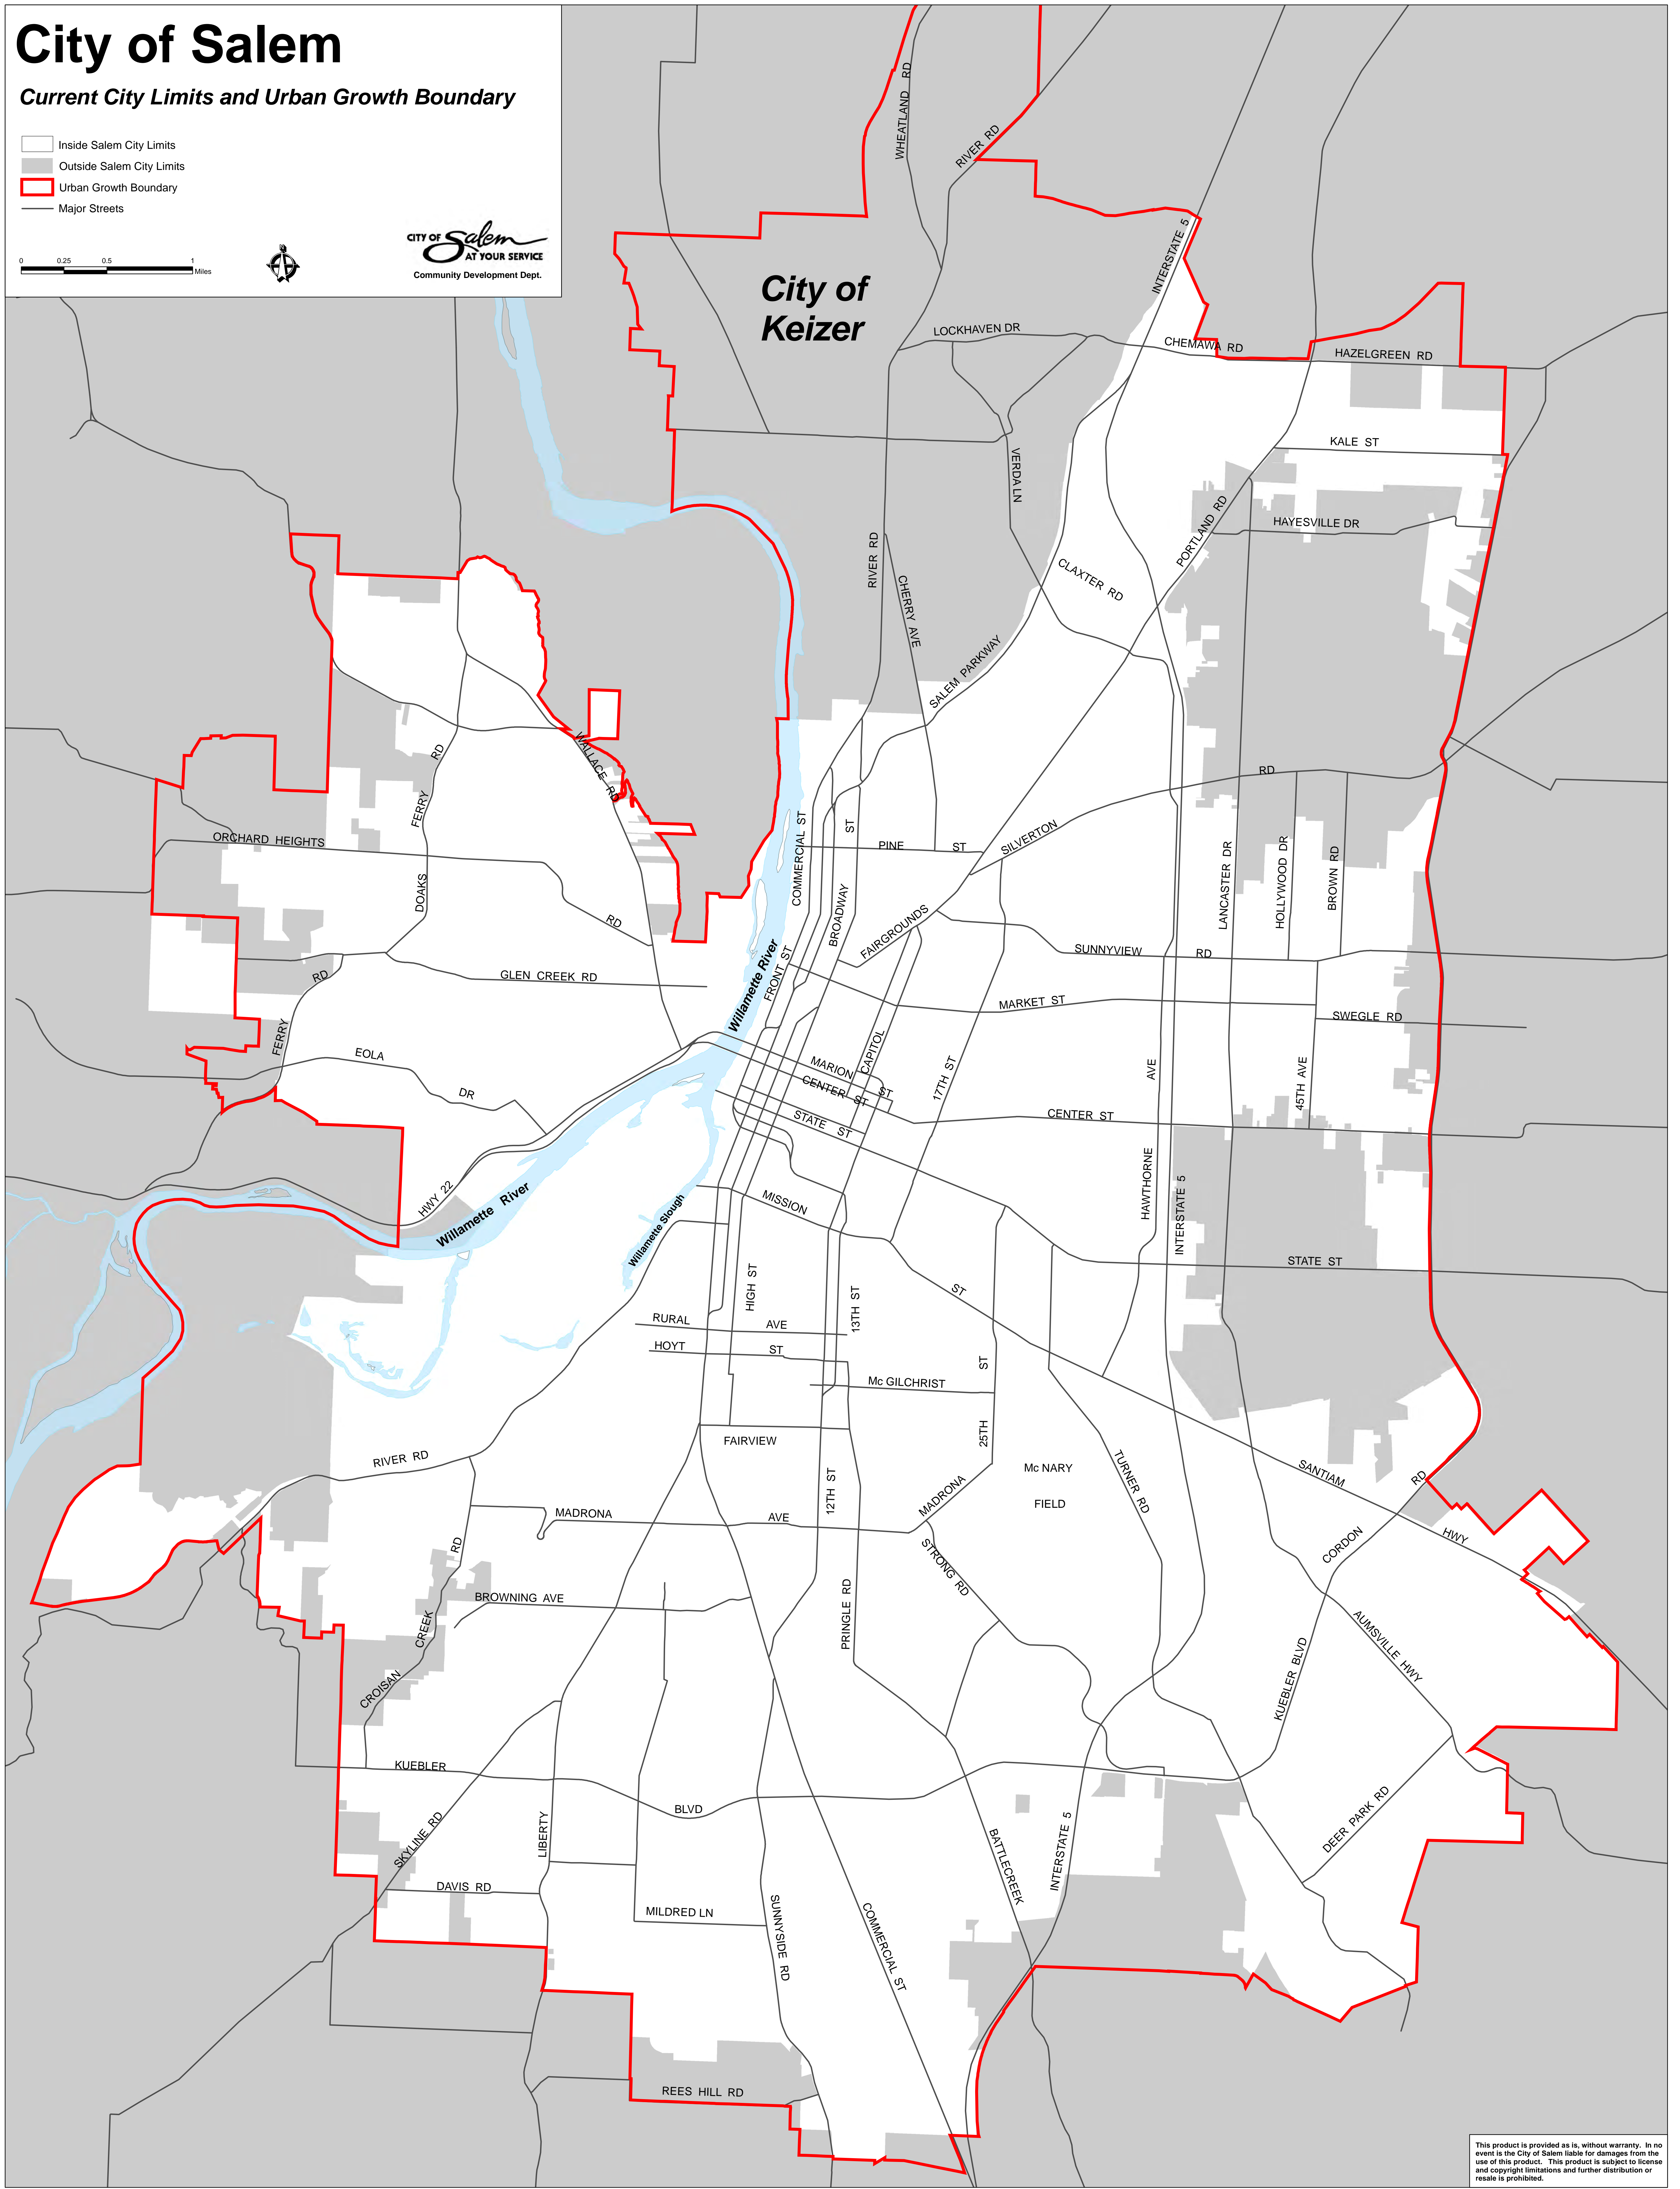

City of Salem

Current City Limits and Urban Growth Boundary

- Inside Salem City Limits
- Outside Salem City Limits
- Urban Growth Boundary
- Major Streets

City of Keizer