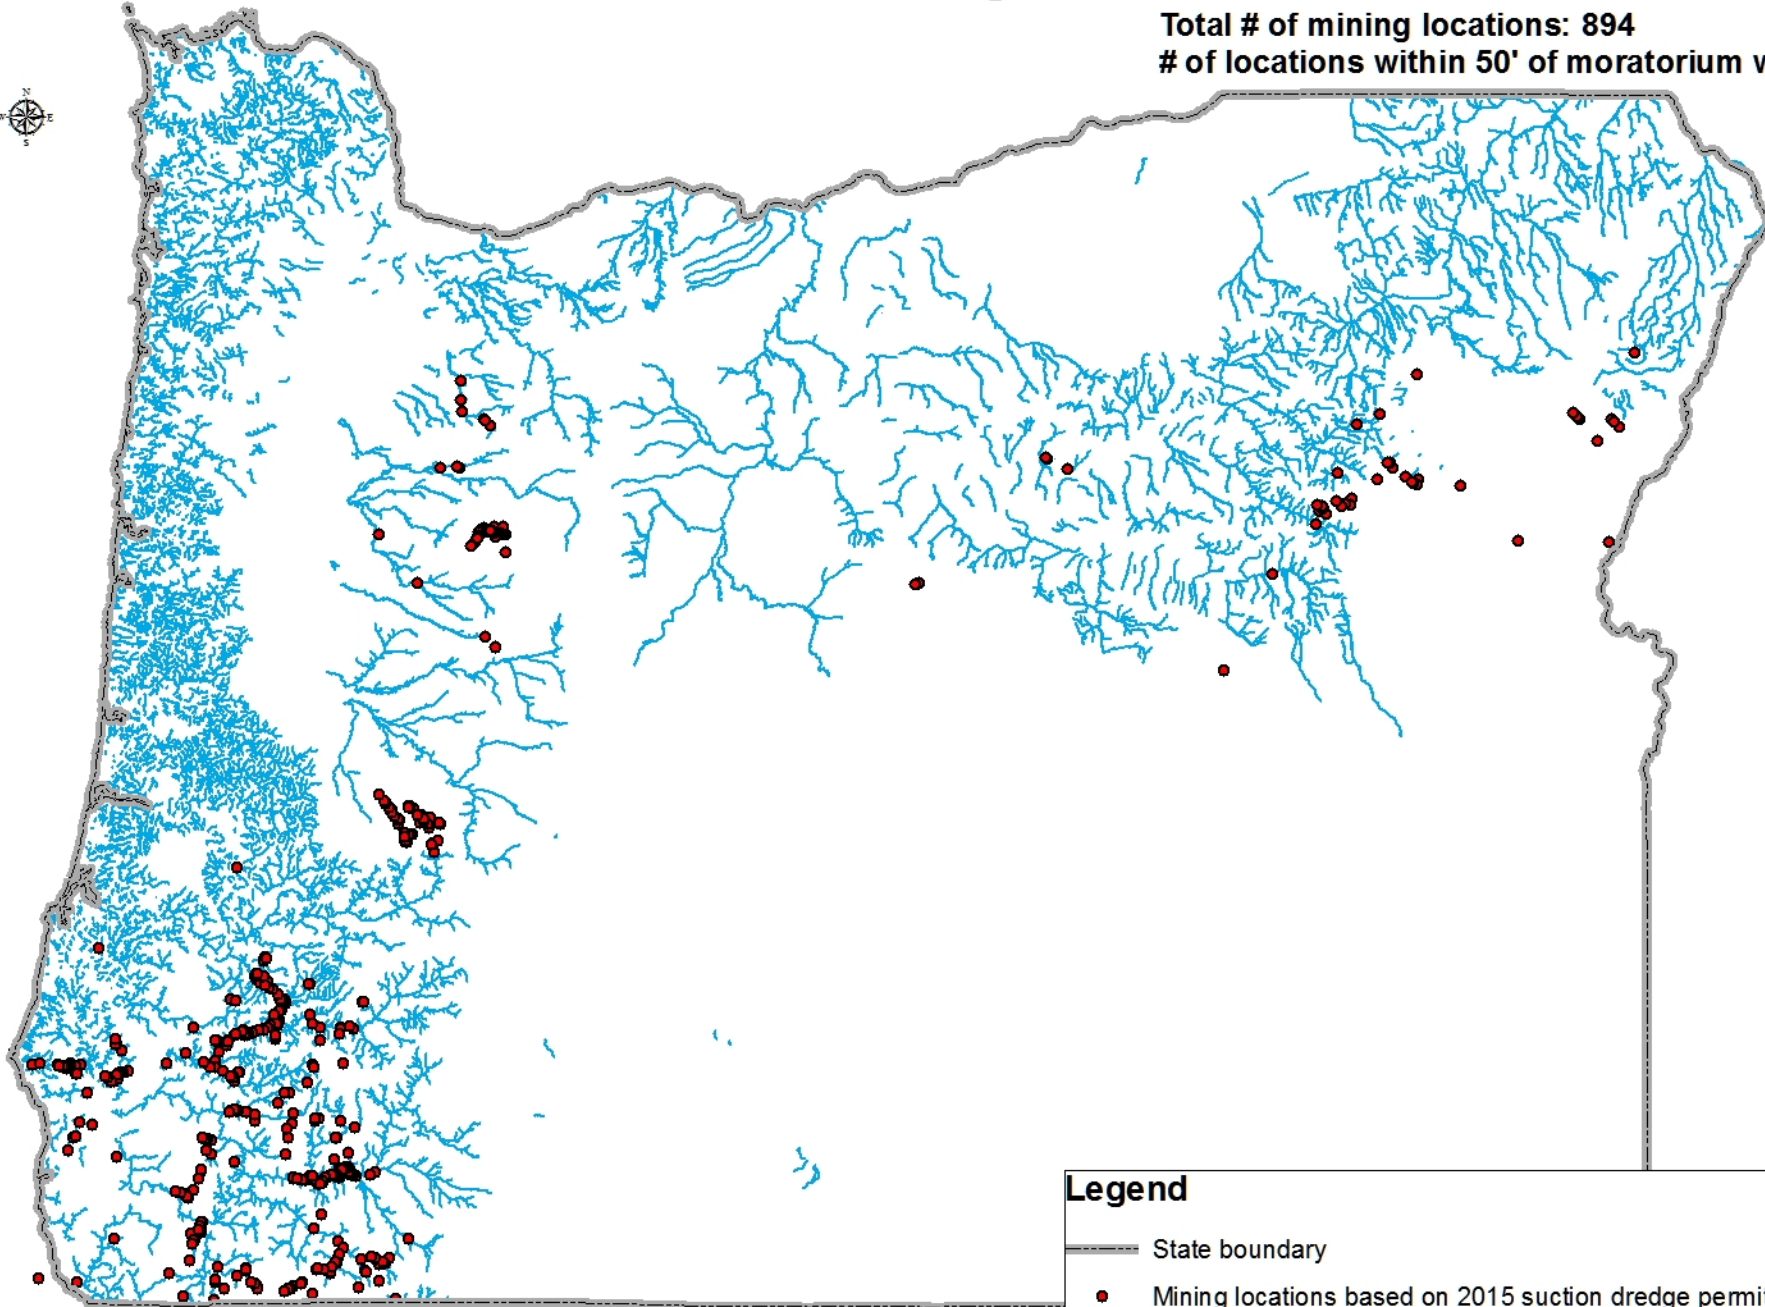

SB838 Moratorium Waters & Mining Locations

Total # of mining locations: 894

of locations within 50' of moratorium waters: 287

Legend

- State boundary
- Mining locations based on 2015 suction dredge permit applications
- ~ Moratorium water, Essential Salmon Habitat & Bulltrout

SB1530 Restrictions & Mining Locations

Total # of mining locations: 894
of locations within 50' of restricted area: 296

Legend

- State boundary
- Mining locations based on 2015 suction dredge permit applications
- National Monuments
- Oregon State Parks
- Streams Not Covered By 700PM
- Water Quality Limited 2012; Turbidity, Toxics, Sediment
- Biological Resource Habitat
- Areas Not Covered By 700PM
- Wilderness Areas
- Wilderness Study Areas