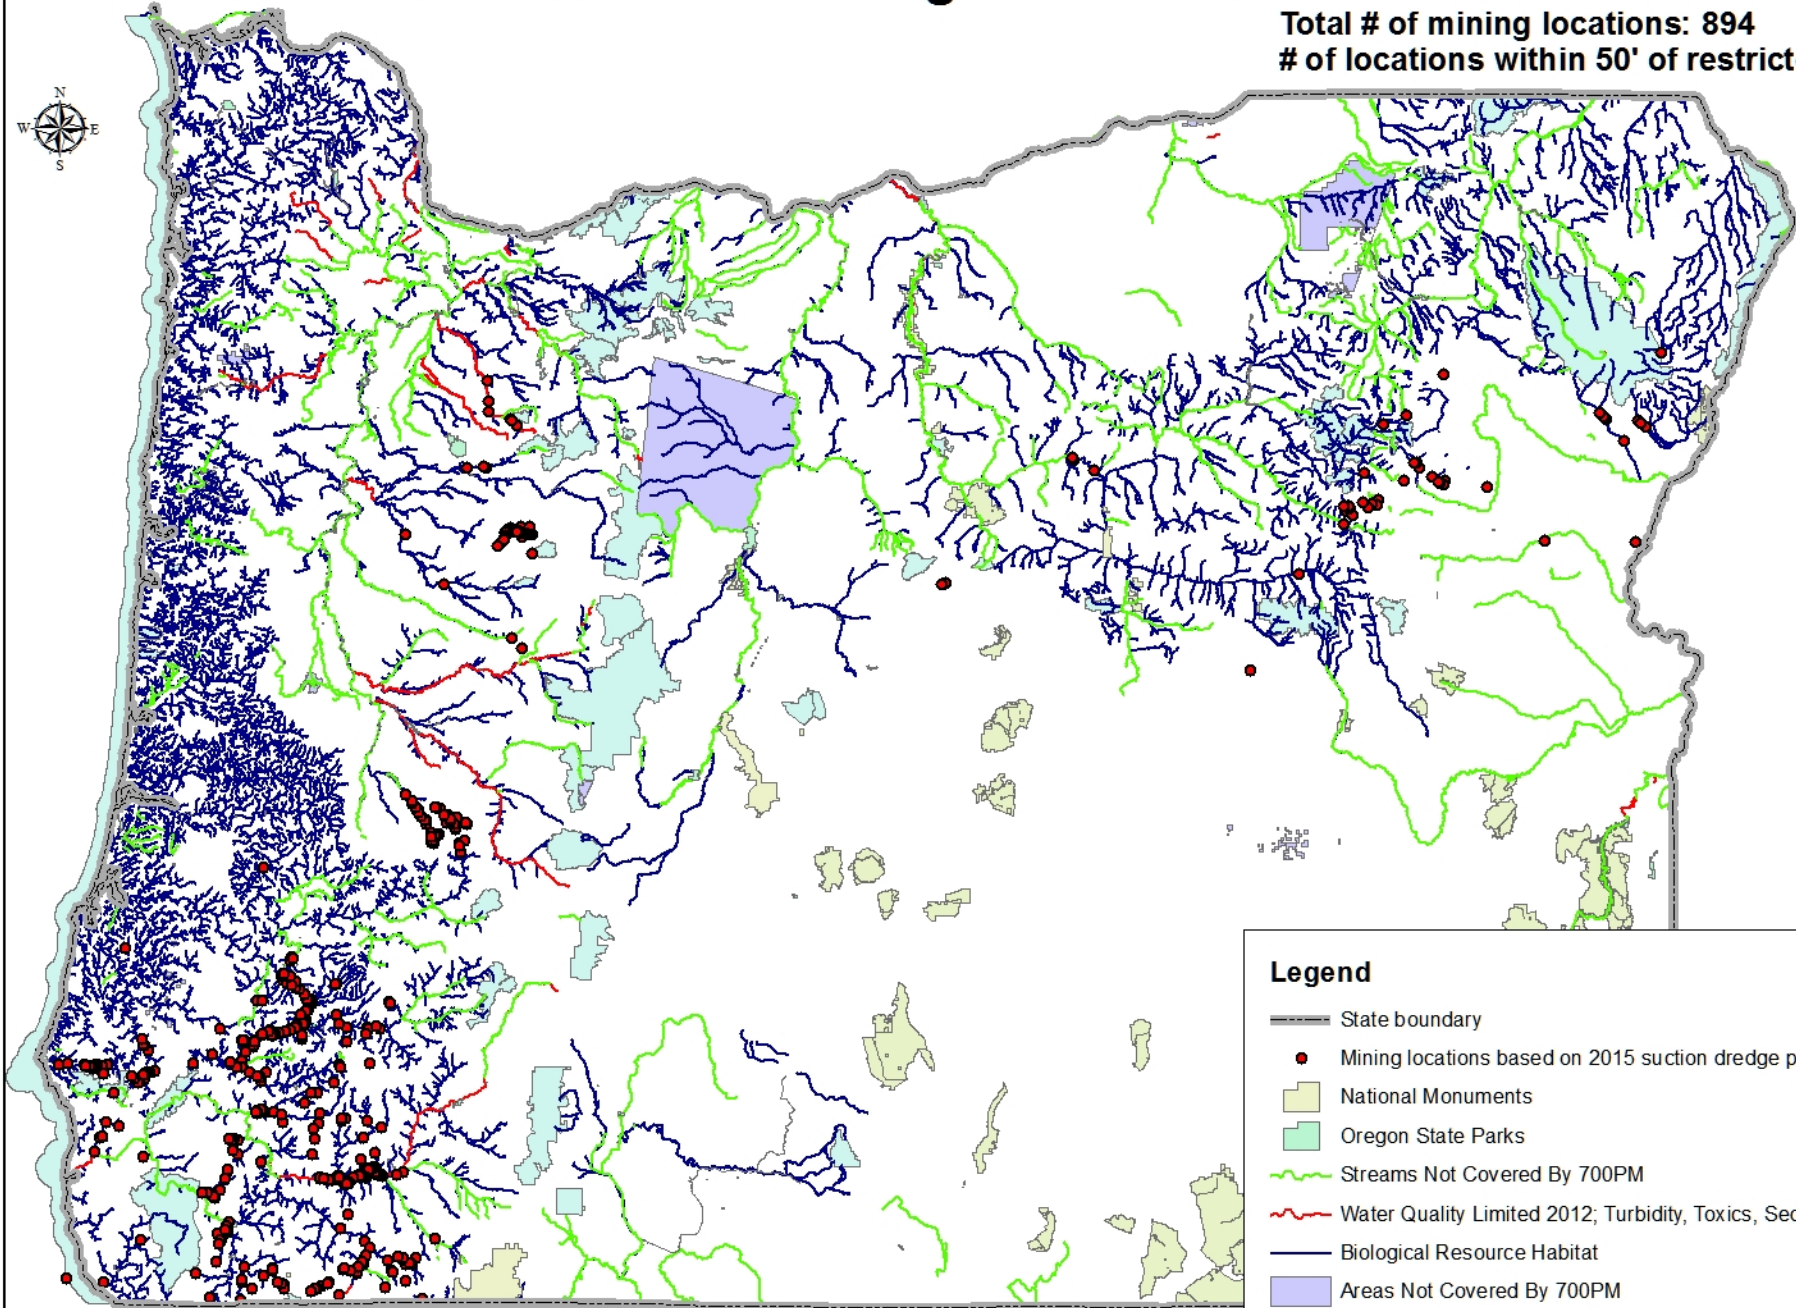

SB838 Moratorium Waters & Mining Locations

Total # of mining locations: 894

of locations within 50' of moratorium waters: 287

Legend

- State boundary
- Mining locations based on 2015 suction dredge permit applications
- ~ Moratorium water, Essential Salmon Habitat & Bulltrout

SB1530 Restrictions & Mining Locations

Total # of mining locations: 894
of locations within 50' of restricted area: 296

Legend

- State boundary
- Mining locations based on 2015 suction dredge permit applications
- National Monuments
- Oregon State Parks
- Streams Not Covered By 700PM
- Water Quality Limited 2012; Turbidity, Toxics, Sediment
- Biological Resource Habitat
- Areas Not Covered By 700PM
- Wilderness Areas
- Wilderness Study Areas