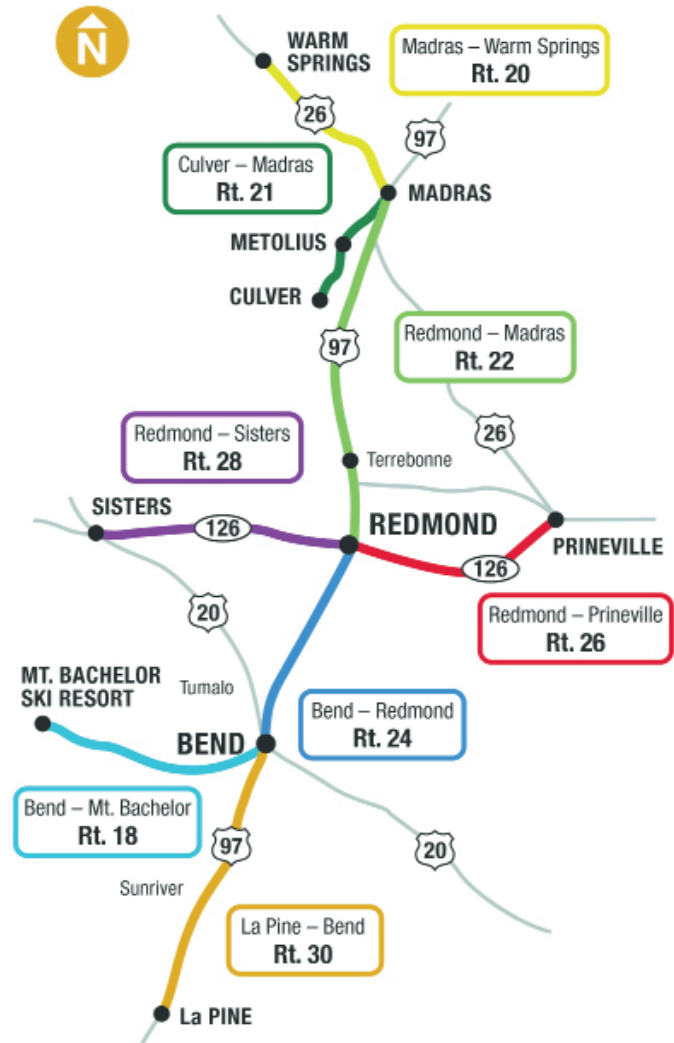

REGIONAL SYSTEM

CROOK COUNTY

Prineville

Community Connector to Redmond Mon - Fri
Local Public Service Mon - Friday
7 AM - 5:30 PM

DESCHUTES COUNTY

Bend

Fixed-Route Service Mon - Sat
Paratransit/ADA Service
Transit hub for Region

La Pine

Community Connector Mon - Fri
Local Public Service Mon - Fri
7 AM - 5:30 PM

Redmond

Community Connectors to Sisters, Bend, Madras, and Prineville
Local Public Service Mon - Fri
6:30 AM - 6:00 PM

Sisters

Community Connector to Redmond Mon - Fri
Local Public Service Tues
9:30 AM - 2:00 PM

JEFFERSON COUNTY

Madras-Metolius-Culver

Community Connector Mon - Fri

Madras

Community Connectors to Redmond, Metolius, Culver, and Warm Springs
Local Public Service Mon - Fri
7:45 AM - 5:30 PM
NEW Flex Route service between Warm Springs and Madras

Warm Springs

NEW Flex Route service between Warm Springs and Madras

WWW.CASCADESEASTTRANSIT.COM

541-385-8680 / 866-385-8680