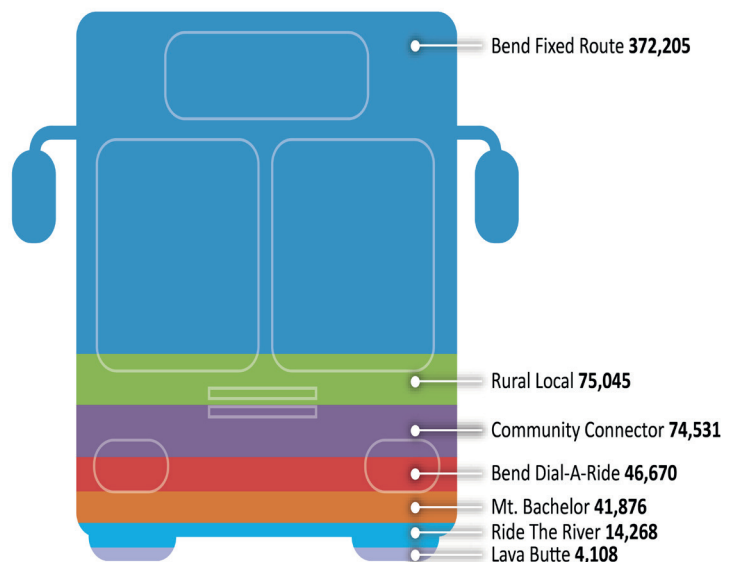

### Fixed-Route

10 Routes Mon – Sat  
 30 / 45 minute headways  
 6 AM - 8 PM  
 Serves major destinations:  
 St. Charles, COCC, OSU, Deschutes  
 Public Library, shopping, and more

### Dial-A-Ride

Paratransit/ADA service  
 Seniors

### Recreational Routes

Mt. Bachelor Shuttle  
 Ride the River  
 Lava Butte

### Hawthorne Station Hub

Community Connectors  
 Connections to Eastern Point, High Desert Point,  
 People Mover, Porter Stage Lines, Valley Retriever

**CET RIDES**  
**JULY 2014 – JUNE 2015**