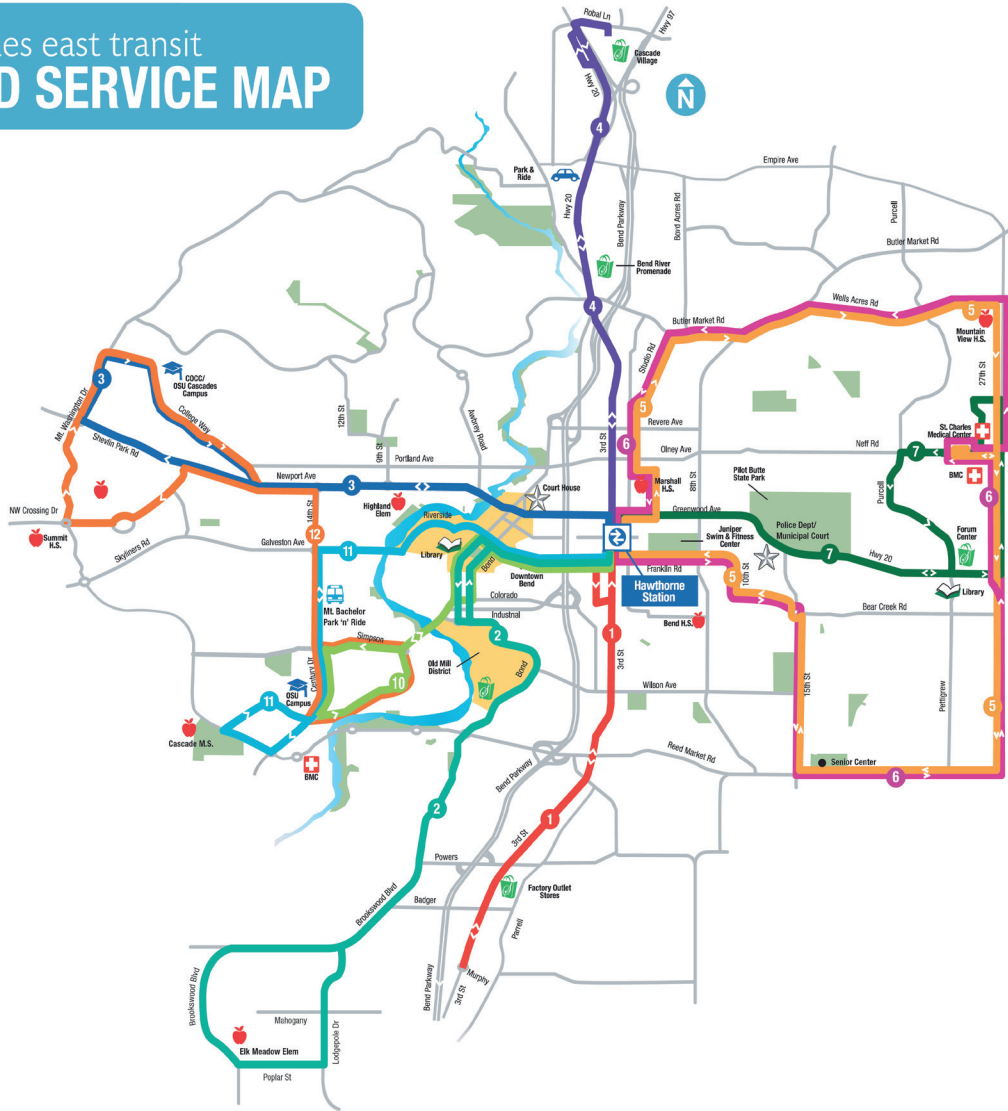

### Warm Springs

NEW Flex Route service between Warm Springs and Madras

[WWW.CASCADESEASTTRANSIT.COM](http://WWW.CASCADESEASTTRANSIT.COM)

541-385-8680 / 866-385-8680

# BEND SYSTEM

**SYSTEM MAP LEGEND**

0 0.5 1 Mile

- 1 South 3rd St
- 2 Brookwood
- 3 Newport
- 4 North 3rd St
- 5 Reed Mkt / Wells Acres
- 6 Wells Acres / Reed Mkt
- 7 Greenwood
- 10 Colorado
- 11 Galveston / 14th
- 12 COCC / OSU
- Transfer Point

### Fixed-Route

10 Routes Mon – Sat  
 30 / 45 minute headways  
 6 AM - 8 PM  
 Serves major destinations:  
 St. Charles, COCC, OSU, Deschutes  
 Public Library, shopping, and more

### Hawthorne Station Hub

Community Connectors  
 Connections to Eastern Point, High Desert Point,  
 People Mover, Porter Stage Lines, Valley Retriever

**CET RIDES**  
**JULY 2014 – JUNE 2015**