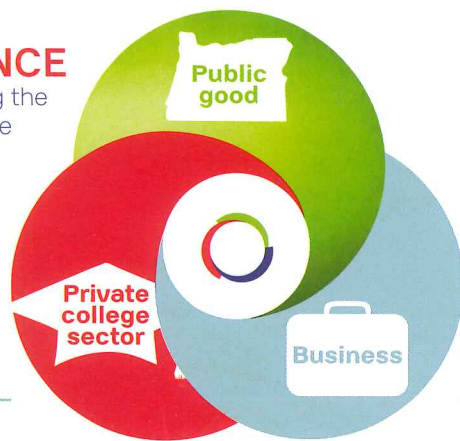

Oregon's Private Colleges & Universities

WORKING TOGETHER

35,000 STUDENTS

19 SCHOOLS

THE ALLIANCE

Intersecting the needs of the

MEMBERS

Concordia University
 Corban University
 George Fox University
 Lewis & Clark College
 Linfield College
 Marylhurst University
 Pacific University
 Reed College
 University of Portland
 Warner Pacific College
 Willamette University