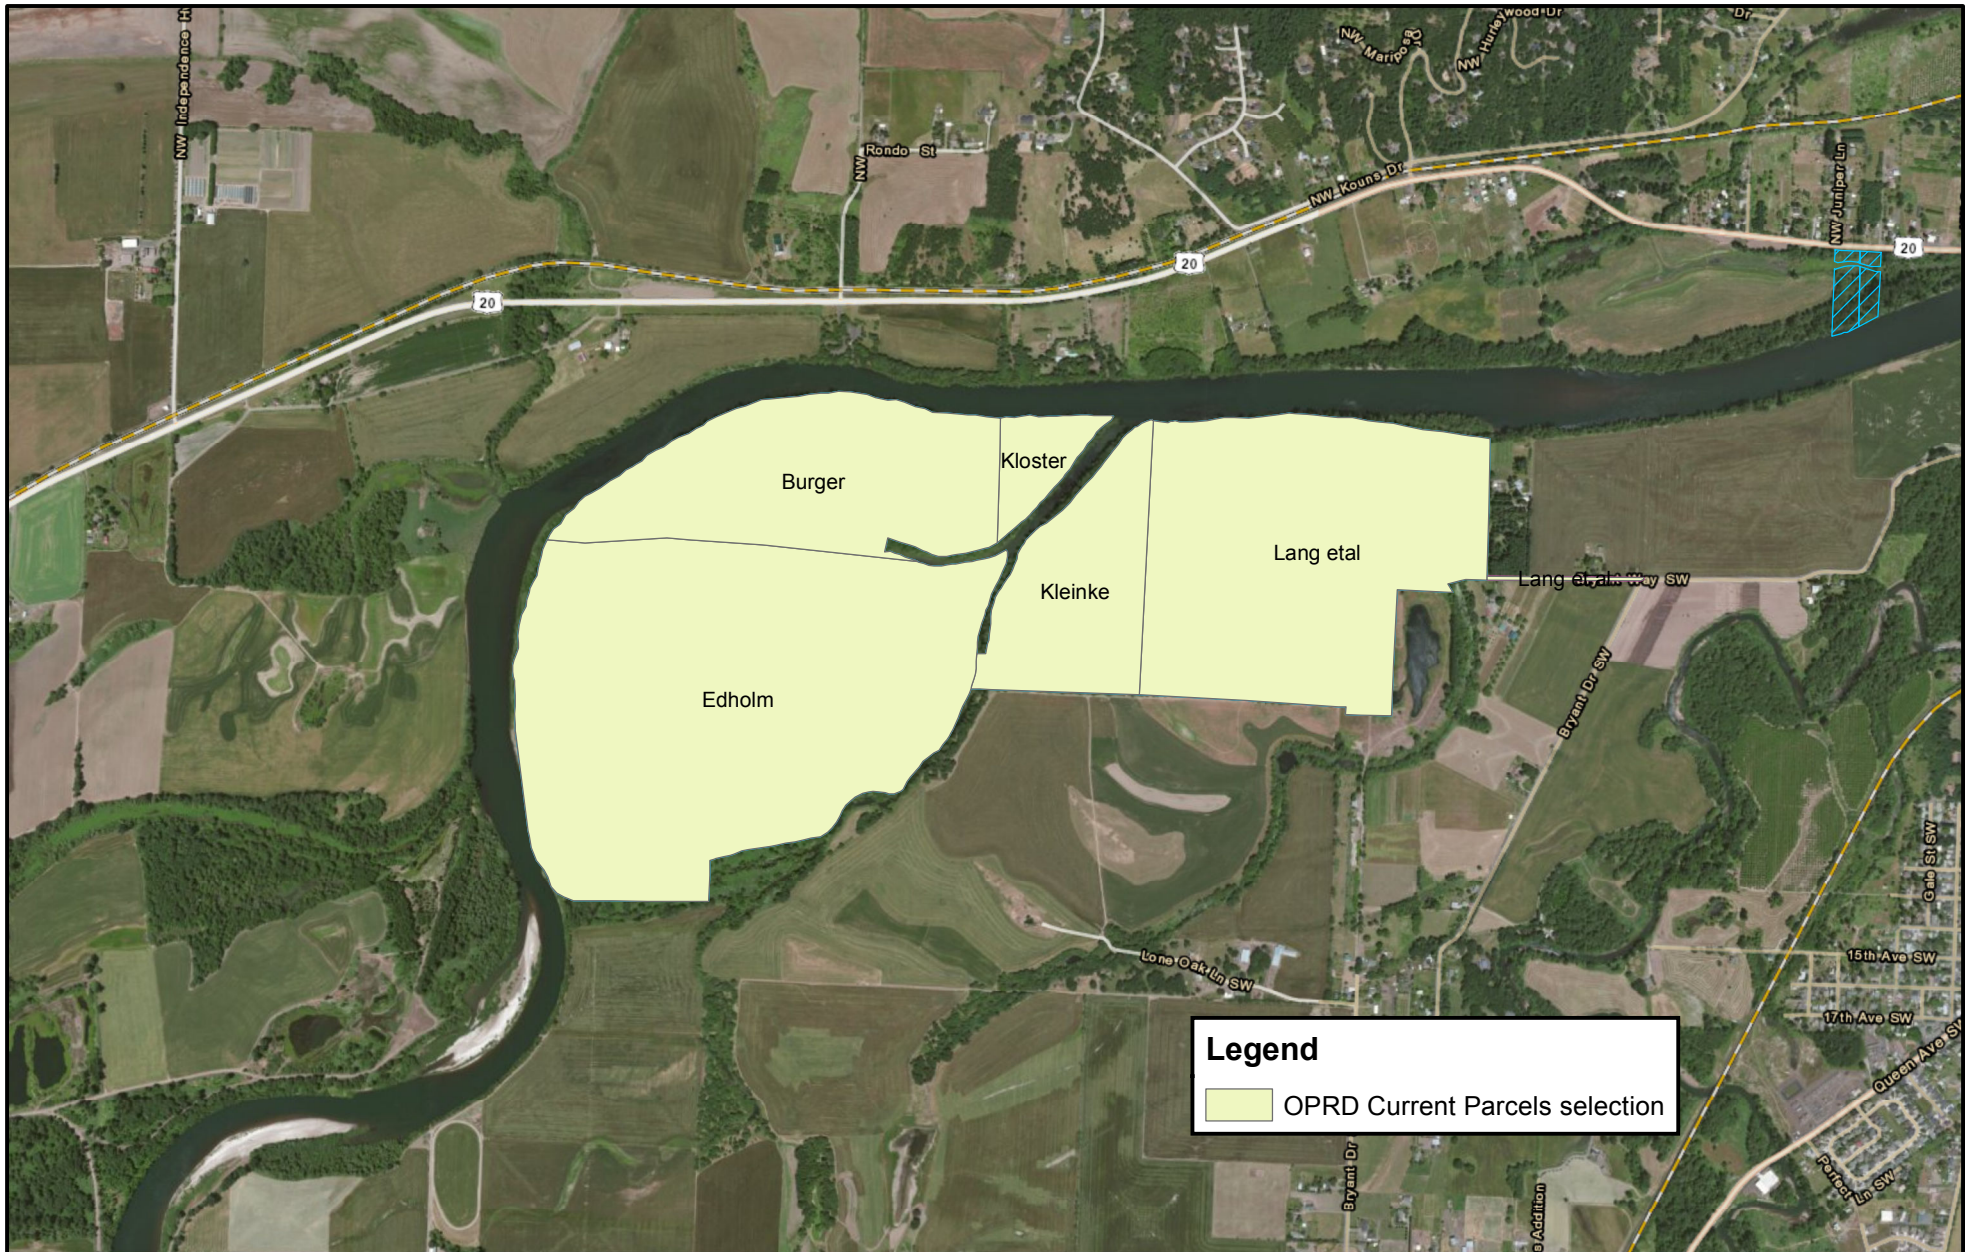

Bowers' Rocks State Park

Oregon Parks & Recreation Dept.
725 Summer St. NE, Suite C
Salem OR, 97301

This product is for informational purposes and may not have been prepared for, or be suitable for legal, engineering, or surveying purposes. Users of this information should review or consult the primary data and information sources to ascertain the usability of the information.

0 800 1,600 Feet

NAD 1983 HARN Oregon Statewide Lambert Feet Intl

NMOB-3675 6/19/2013

E:6/19/2013

P:never

C:\Users\NMOB-3675\Desktop\Bowers Rock Parcels.mxd