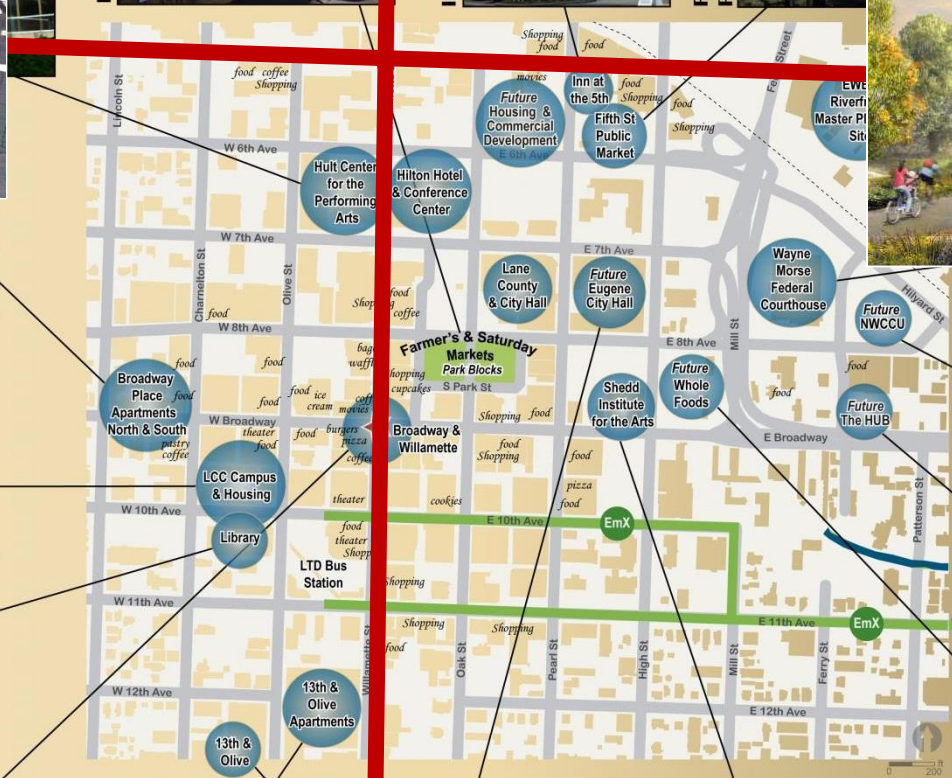

# EUGENE DEPOT

Making Passenger Rail More Attractive

Walking, Biking and Transit Connections

2015

DOWNTOWN EUGENE

LCC Downtown Campus & Housing

Public Library

Broadway & Willamette

Hult Center

Broadway Place

Fifth Street Public Market

EWEB Riverfront (future)

Wayne Morse Federal Courthouse

Northwest Juo Community Credit Union (NWCCU) (under construction)

The HUB (under construction)

Whole Foods 2016

2015. Caution: This map is based on imprecise source data, subject to change, and for general use only.

# DOWNTOWN EUGENE

Fifth Street Public Market

Broadway

LCC Downtown Campus & Housing

Public Library

Broadway & Willamette

13th & Olive

Eugene City Hall (future)