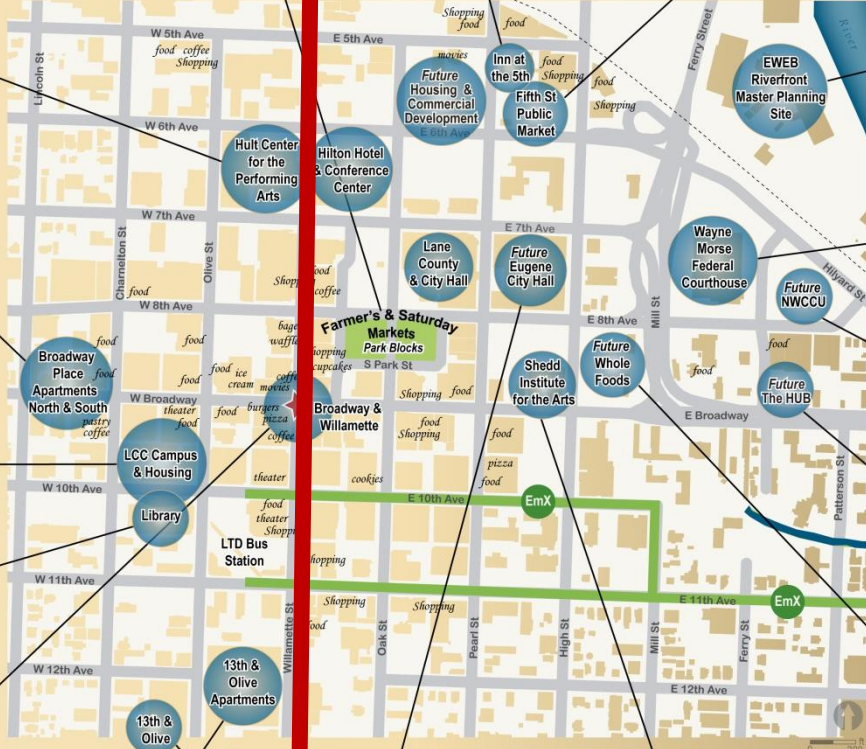

2015

DOWNTOWN EUGENE

LCC Downtown Campus & Housing

Public Library

Broadway & Willamette

Hult Center

Broadway Place

Fifth Street Public Market