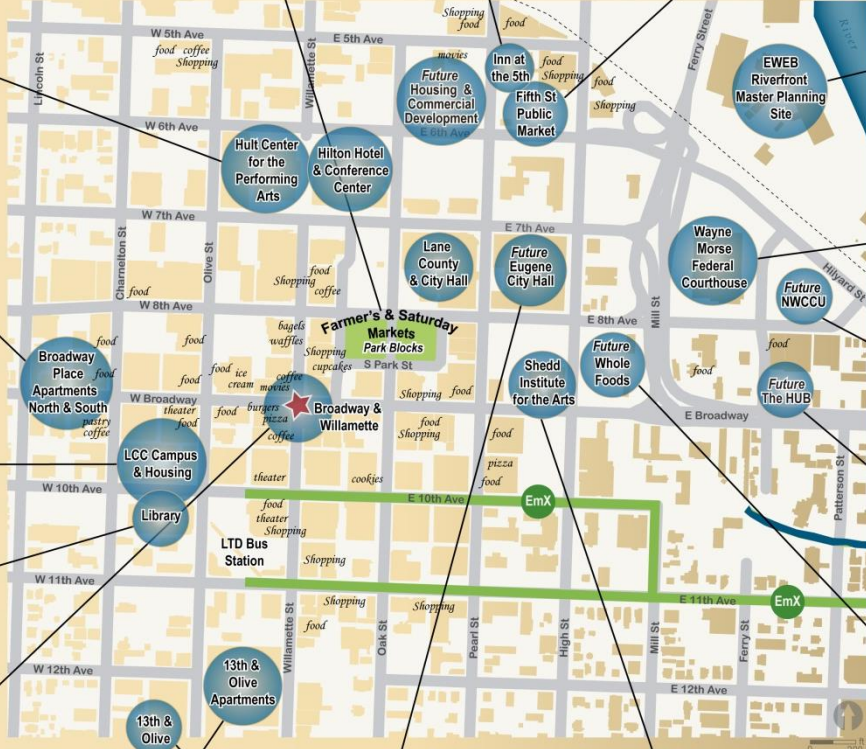

2015

DOWNTOWN EUGENE

LCC Downtown Campus & Housing

Public Library

Broadway & Willamette

Hult Center

Broadway Place

Farmer's Market

Inn at the 5th Hotel

Fifth Street Public Market

13th & Olive

Eugene City Hall (future)

The Shedd Institute

EWEB Riverfront (future)

Wayne Morse Federal Courthouse

Northwest Juo Community Credit Union (NWCCU) (under construction)

The HUB (under construction)

Whole Foods 2016