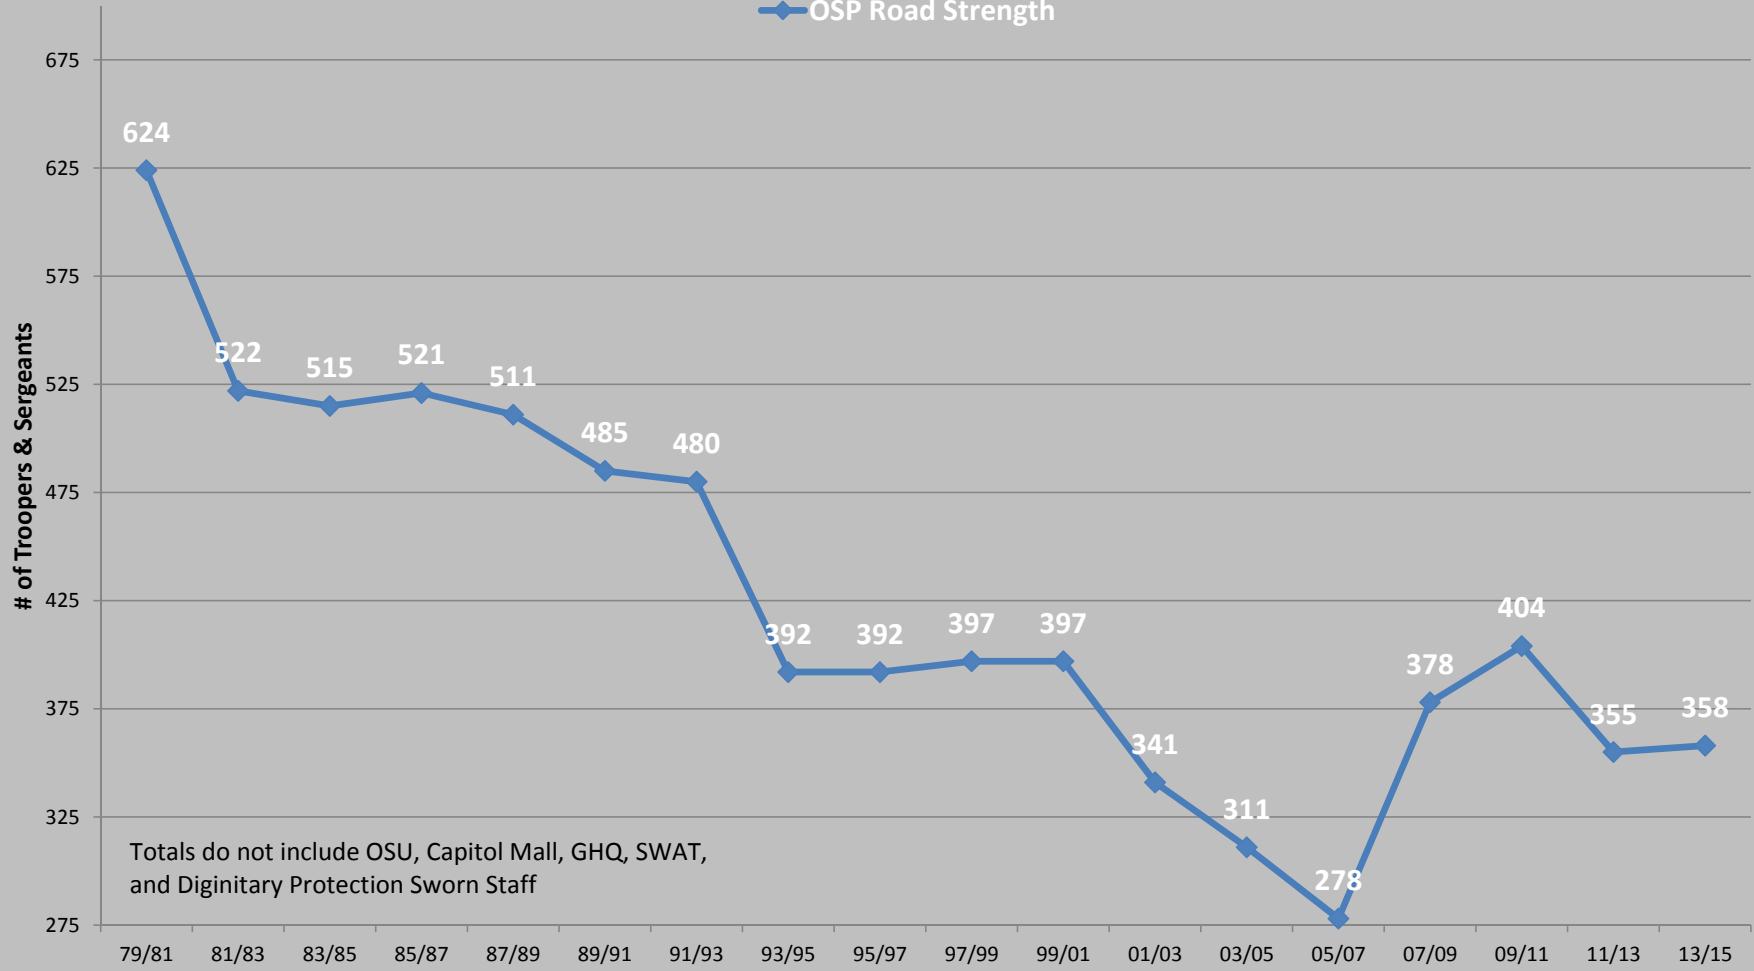

OSP Patrol Troopers & Sergeants 1980 - Present Legislative Authorized

OSP Road Strength

Totals do not include OSU, Capitol Mall, GHQ, SWAT,
and Diginitary Protection Sworn Staff