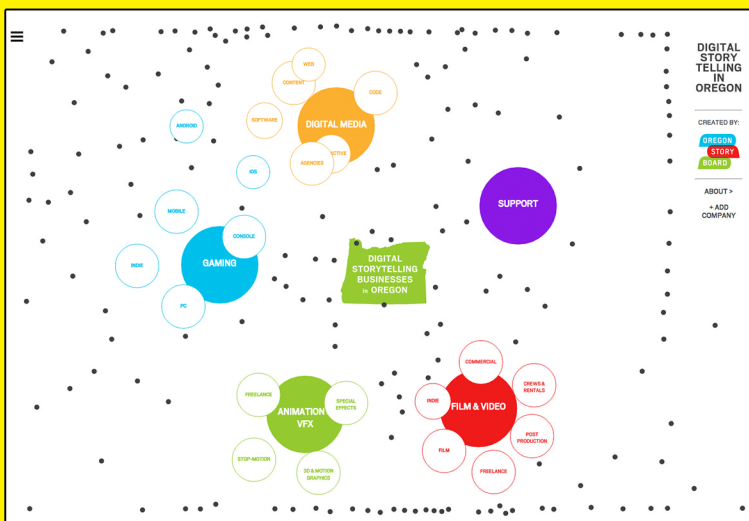

OREGON

STORY

BOARD

WHAT'S YOUR STORY?

Oregon Story Board is a 501(c)6 organization funded by Oregon InC that is dedicated to advancing the digital storytelling industry in Oregon by providing the resources companies and entrepreneurs need to thrive.

The digital storytelling industry cluster includes film, video, animation, visual effects, gaming and digital media companies.

OSB hosts an accelerator program that assembles companies in these sectors, providing seed capital, mentor networks, and business-focused programming.

- In the 2013-15 biennium OSB generated 64 applications for the inaugural accelerator program
- Five companies representing 15 founders, FTEs and contractors, were selected and were seated in a four-month program from Sept.-Dec. 2014
- The companies, Mountain Machine Studios, Chroma, Built Oregon, A Fourth Act and Studio Kate, presented their stories to a sold-out Hollywood Theatre audience during demo day on January 9
- Accelerator graduates released products and platforms, forged substantial partnerships and generated considerable interest in the VC community during and following the program
- OSB opened applications for the summer 2015 accelerator on April 16 and is expecting between 100-150 applications based on expressed interest
- Due to the level of interest in OSB programming, the organization quickly outgrew its space at OMSI, and is awaiting completion of its new facility in the Old Town Condo building at 4th and Flanders in Portland
- The new space has 4,000 square feet of useable space, providing room for 5-7 companies at a time, comprising 20 staff for the accelerator programs, and another 10 desks for drop-in and co-working space

Interactive tools and websites such as this are a great example of the power of digital storytelling.