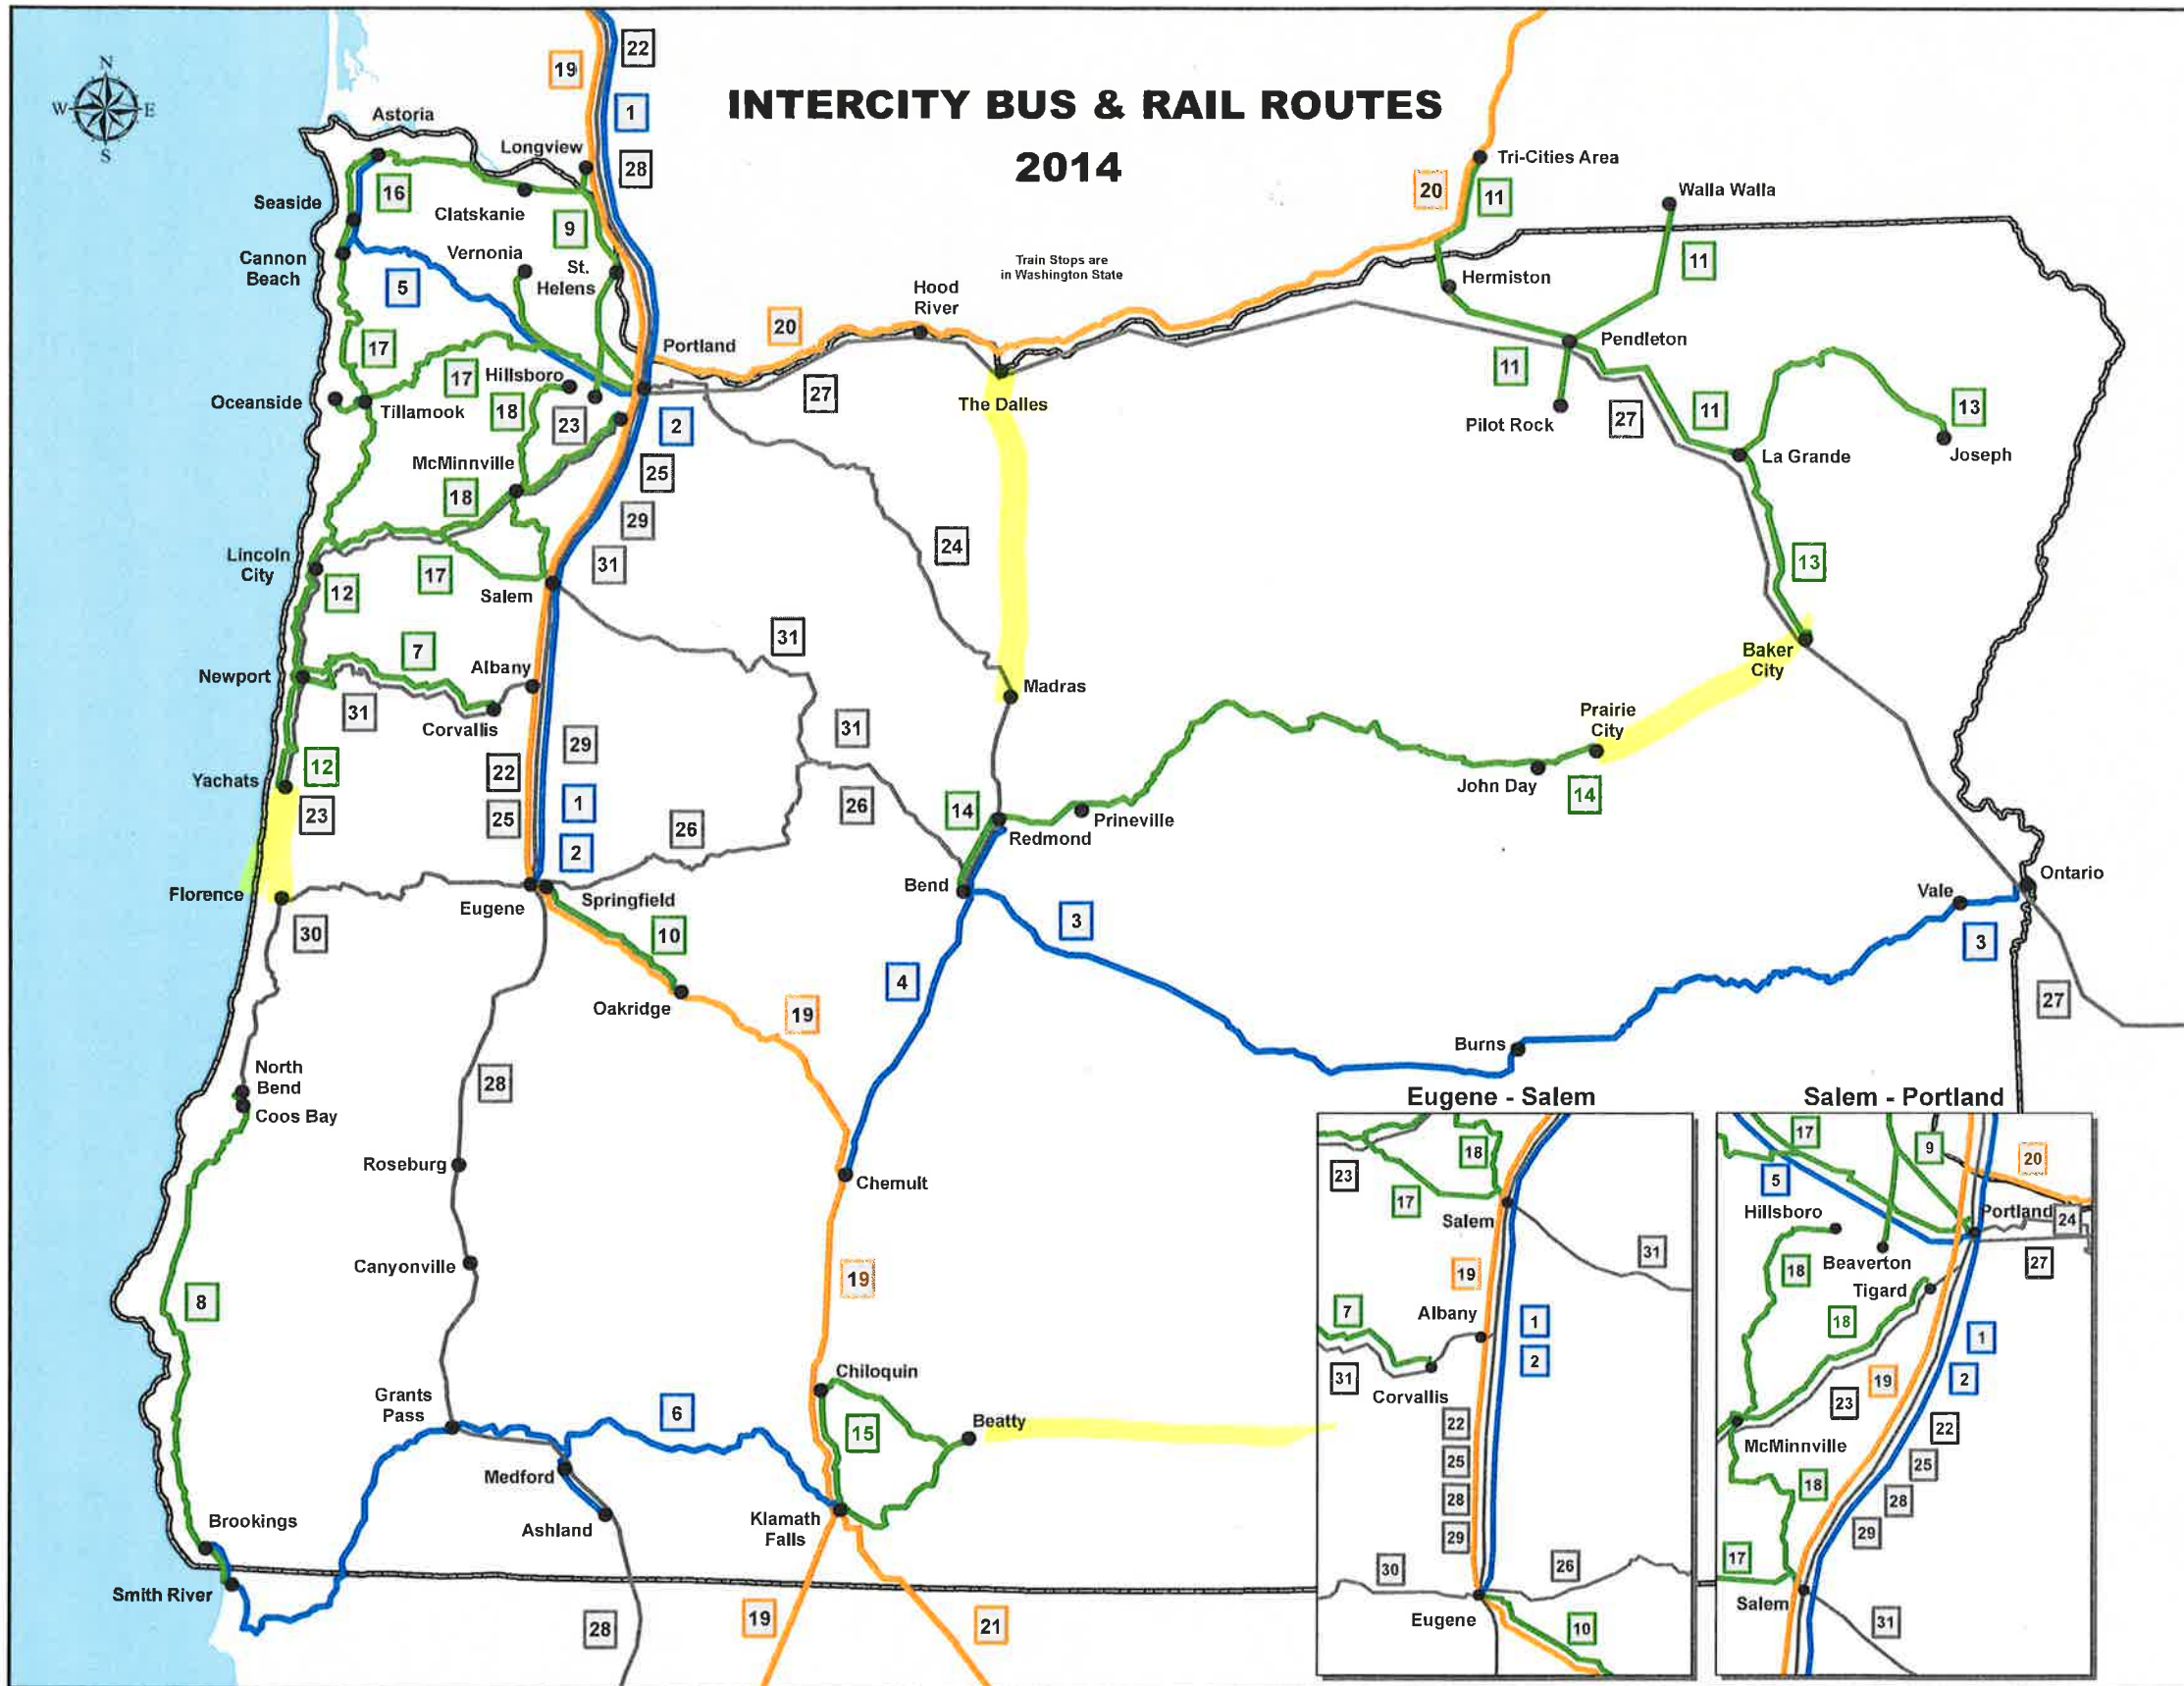

INTERCITY BUS & RAIL ROUTES 2014

1. **1** AMTRAK CASCADES
   Eugene ↔ Vancouver, BC
2. **2** CASCADES POINT by MTR Western (Amtrak Thruway)
   Eugene ↔ Portland
3. **3** EASTERN POINT by TAC Transportation (Amtrak Thruway)
   Bend ↔ Ontario
4. **4** HIGHDESERT POINT by TAC Transportation (Amtrak Thruway)
   Chemult ↔ Redmond
5. **5** NORTHWEST POINT by MTR Western (Amtrak Thruway)
   Astoria ↔ Portland
6. **6** SOUTHWEST POINT by Klamath Shuttle (Amtrak Thruway)
   Klamath Falls ↔ Brookings
7. **7** COAST TO VALLEY EXPRESS by Benton County
   Corvallis ↔ Newport
8. **8** COASTAL EXPRESS by Curry Public Transit
   Smith River, CA ↔ North Bend
9. **9** COLUMBIA COUNTY RIDER (CC RIDER) by Columbia County
   Hillsboro ↔ Clatskanie and Longview, WA,
   Vernonia ↔ Beaverton, St Helens ↔ Portland
10. **10** DIAMOND EXPRESS by Lane Transit District
    Oakridge ↔ Eugene/Springfield
11. **11** KAYAK PUBLIC TRANSIT
    by Confederated Tribes of the Umatilla Indian Reservation
    Pilot Rock ↔ Walla Walla, Pendleton ↔ La Grande,
    Hermiston ↔ Tri-Cities, WA
12. **12** LINCOLN COUNTY TRANSIT
    Rose Lodge ↔ Yachats, Newport ↔ Siletz
13. **13** NORTHEAST OREGON PUBLIC TRANSIT
    by Community Connection of Northeast Oregon, Inc.
    La Grande ↔ Baker City, Union, Joseph
14. **14** PEOPLE MOVER by Grant County Transportation District
    Prairie City ↔ Bend
15. **15** QUAIL TRAIL PUBLIC TRANSIT by Klamath Tribes
    Chiloquin ↔ Klamath Falls ↔ Beatty
16. **16** SUNSET EMPIRE TRANSPORTATION DISTRICT (SETD) by
    Clatsop County
    Manzanita ↔ Longview/Kelso, WA
17. **17** THE WAVE by Tillamook County Transportation District
    Cannon Beach ↔ Lincoln City ↔ Salem Amtrak Station,
    Tillamook ↔ Oceanside and Portland
18. **18** YAMHILL COUNTY TRANSIT AREA (YCTA) by Yamhill County
    Grande Ronde ↔ Tigard Transit Center
    Salem ↔ Hillsboro Transit Center
19. **19** AMTRAK COAST STARLIGHT
    Los Angeles ↔ Seattle
20. **20** AMTRAK EMPIRE BUILDER
    Portland ↔ Chicago
21. **21** SAGE STAGE by Modoc Transportation Agency
    Klamath Falls ↔ Alturas, CA ↔ Redding, CA and Reno, NV
22. **22** BOLTBUS by Greyhound Lines
    Eugene ↔ Seattle
23. **23** CARAVAN AIRPORT TRANSPORTATION by VIP Airporter
    Yachats ↔ Portland Int'l Airport
24. **24** CENTRAL OREGON BREEZE by CAC Transportation, Inc.
    Portland ↔ Bend
25. **25** CITY 2 CITY SHUTTLE
    Eugene ↔ Portland Int'l Airport
26. **26** EUGENE TO BEND by TAC Transportation (Amtrak Thruway)
    Eugene ↔ Bend
27. **27** GREYHOUND LINES (Amtrak Thruway)
    Portland ↔ Salt Lake City
28. **28** GREYHOUND LINES
    Sacramento ↔ Seattle
29. **29** HUT AIRPORT SHUTTLE
    Eugene ↔ Portland International Airport
30. **30** PORTER STAGE LINES by Porter Stage Lines Bus Service
    (Amtrak Thruway)
    Coos Bay ↔ Eugene
31. **31** VALLEY RETRIEVER (Amtrak Thruway)
    Newport ↔ Bend and Portland

Legend

- ODOT Contracted
- Government Funded (non-ODOT)
- Receives ODOT Funding
- For Profit

Learn more about the Oregon Dept. of Transportation's Intercity bus program