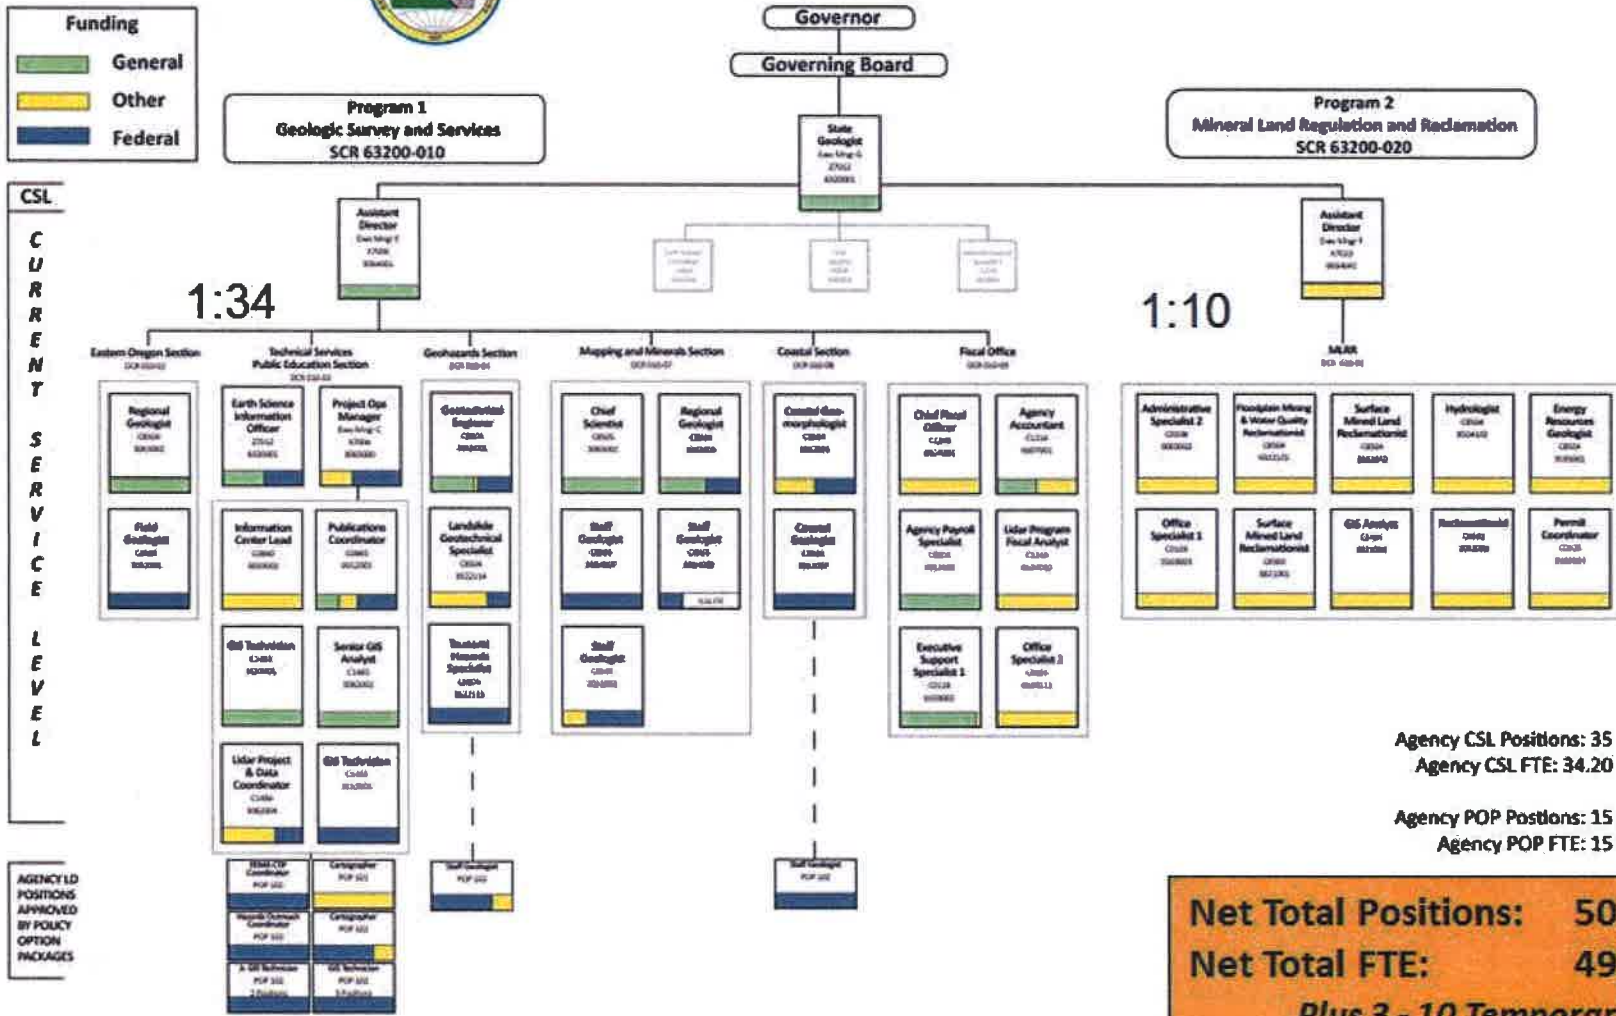

# Talc is "rediscovered" in the older volcanics of eastern Oregon

# DOGAMI Organizational Chart: 2013-15 LAB

Oregon Department of Geology and Mineral Industries  
Legislatively Approved Budget Organizational Chart  
2013-2015

# Unsustainable Business Model

**13-15 General Fund Expenditures Est.**