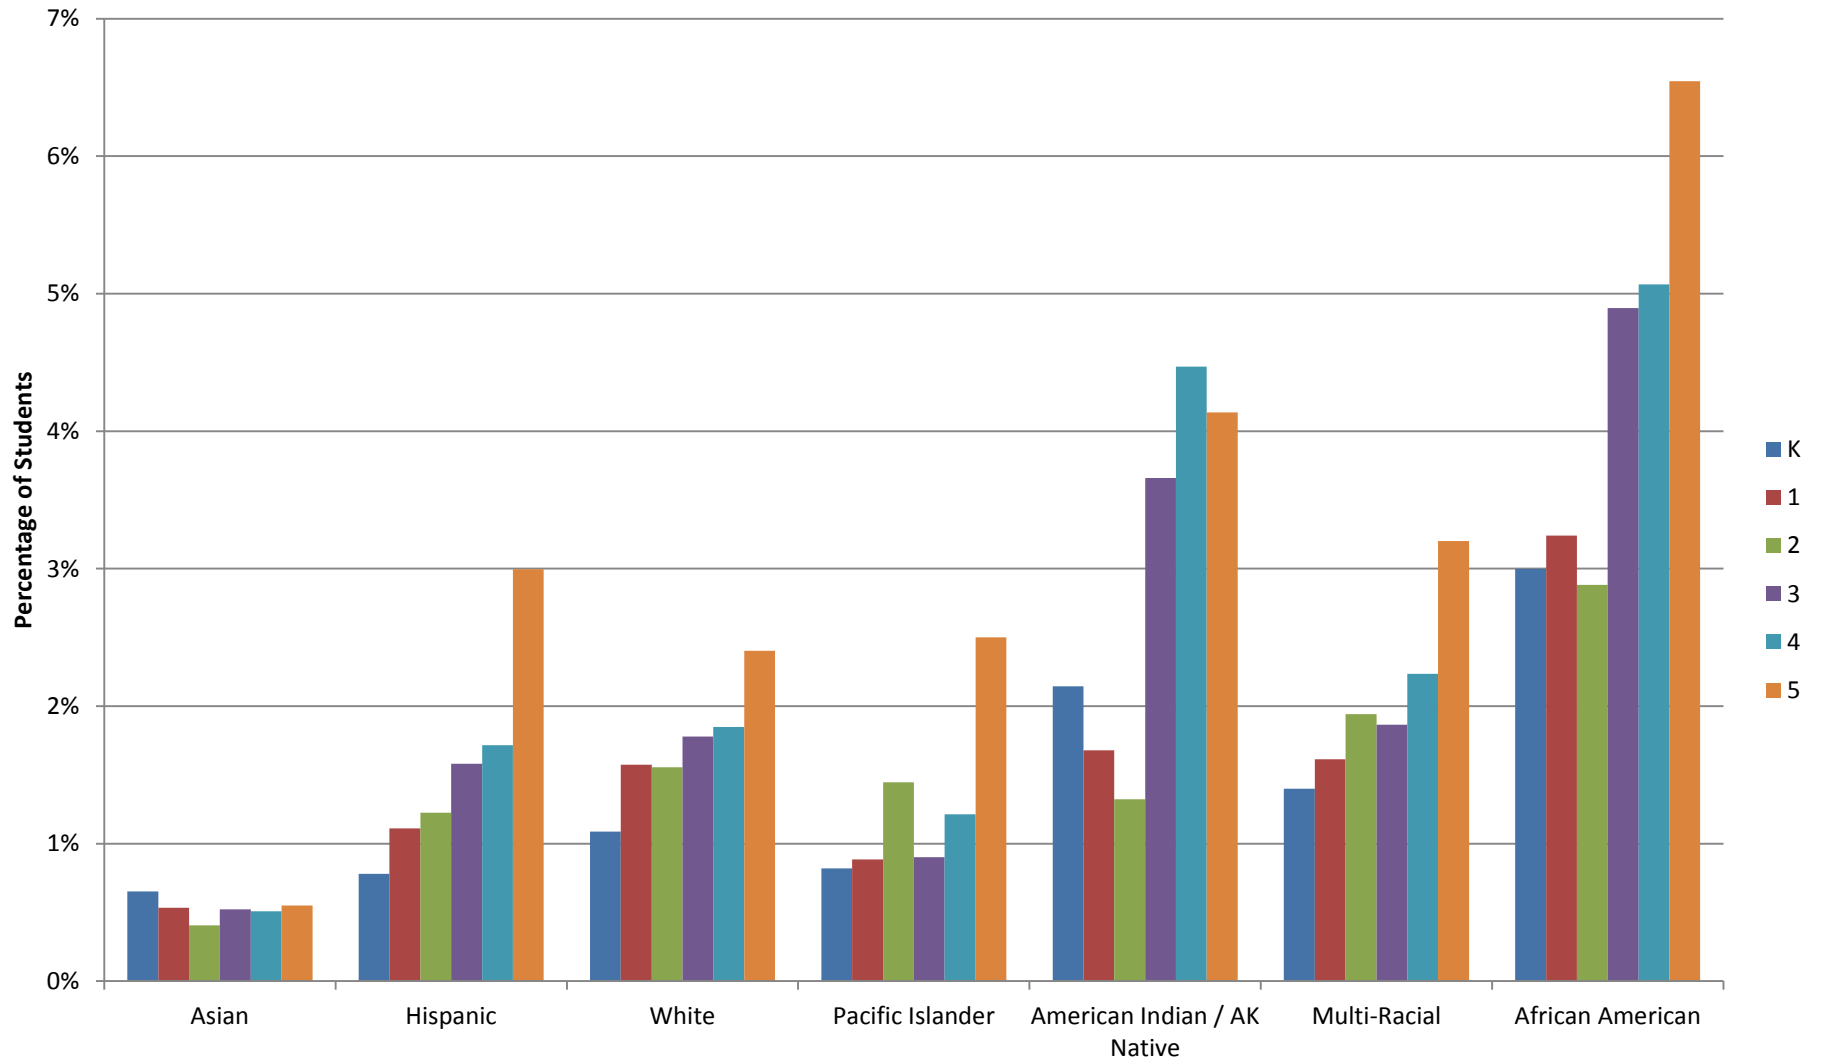

Percentage of Oregon K-5 Students Suspended or Expelled by Race/Ethnicity, 2013-14 (ODE)

Percentage of Oregon K-5 Students Suspended or Expelled by Race/Ethnicity, 2012-13 (ODE)