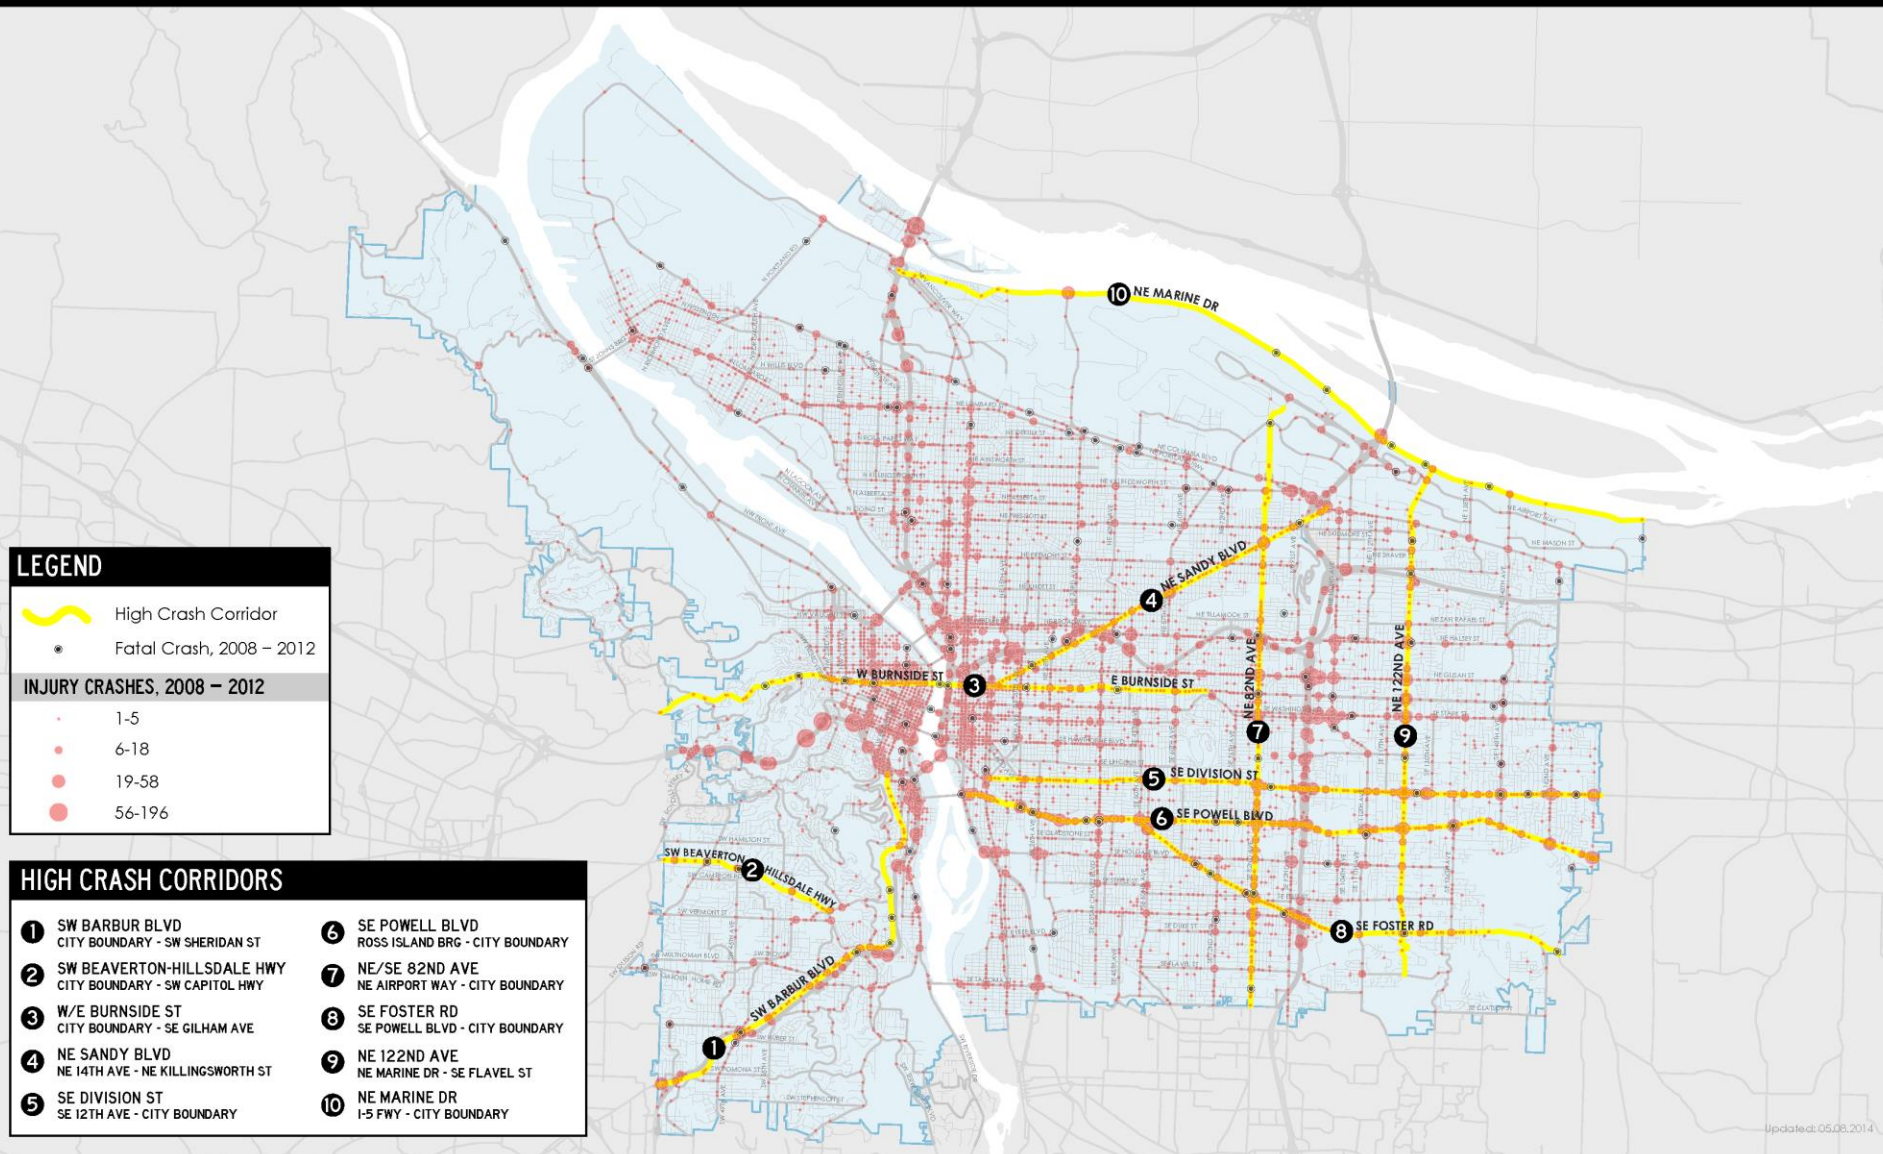

HIGH CRASH CORRIDORS

LEGEND

High Crash Corridor

Fatal Crash, 2008 - 2012

INJURY CRASHES, 2008 - 2012

- 1-5
- 6-18
- 19-58
- 56-196

HIGH CRASH CORRIDORS

- **1** SW BARBUR BLVD
  CITY BOUNDARY - SW SHERIDAN ST
- **2** SW BEAVERTON-HILLSDALE HWY
  CITY BOUNDARY - SW CAPITOL HWY
- **3** W/E BURNSIDE ST
  CITY BOUNDARY - SE GILHAM AVE
- **4** NE SANDY BLVD
  NE 14TH AVE - NE KILLINGSWORTH ST
- **5** SE DIVISION ST
  SE 12TH AVE - CITY BOUNDARY
- **6** SE POWELL BLVD
  ROSS ISLAND BRG - CITY BOUNDARY
- **7** NE/SE 82ND AVE
  NE AIRPORT WAY - CITY BOUNDARY
- **8** SE FOSTER RD
  SE POWELL BLVD - CITY BOUNDARY
- **9** NE 122ND AVE
  NE MARINE DR - SE FLAVEL ST
- **10** NE MARINE DR
  I-5 FWY - CITY BOUNDARY

Updated: 05.08.2014