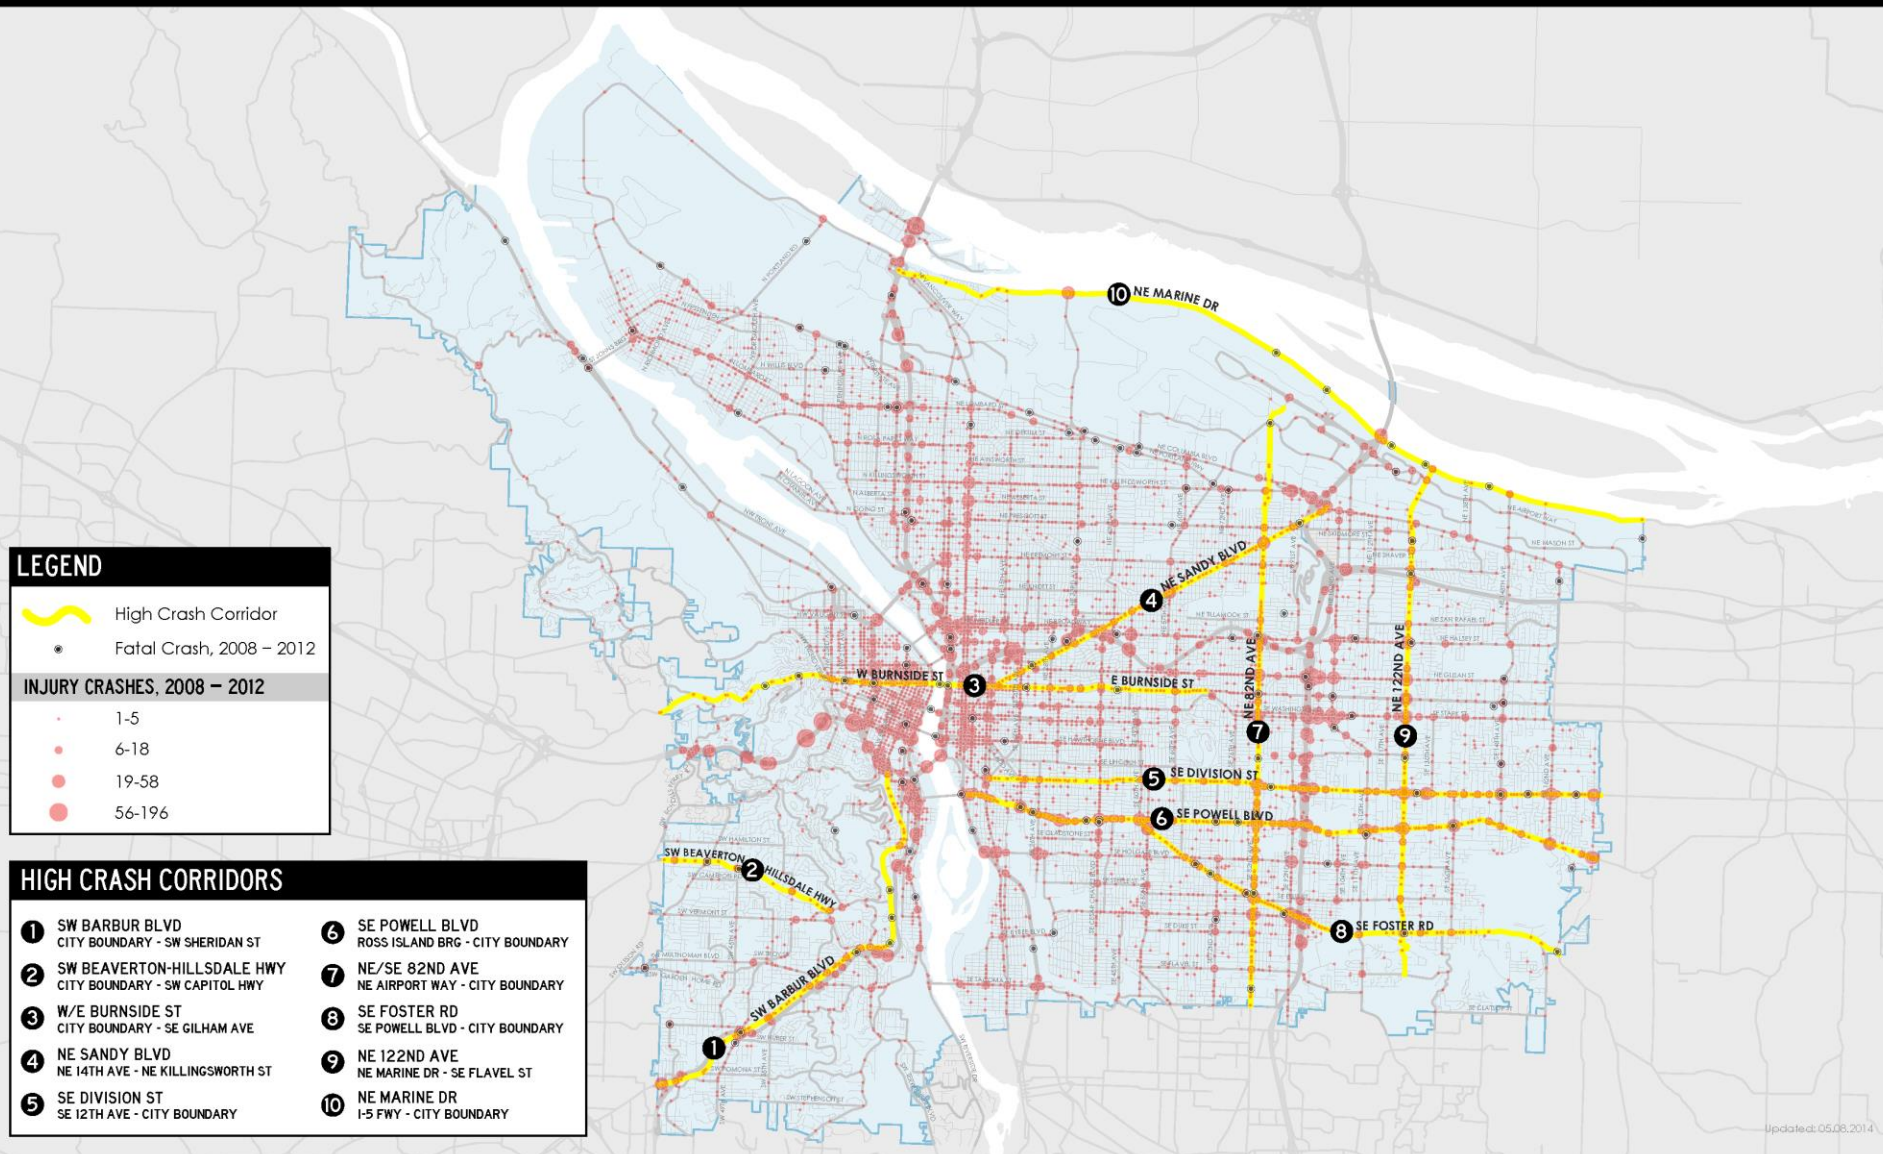

HB 2621:

Authorizes City of Portland to operate photo radar on urban high crash corridors.

House Committee on Transportation and Economic Development – March 9th, 2015

WE KEEP PORTLAND *MOVING.*

HIGH CRASH CORRIDORS

LEGEND

High Crash Corridor

Fatal Crash, 2008 - 2012

INJURY CRASHES, 2008 - 2012

- 1-5
- 6-18
- 19-58
- 56-196

HIGH CRASH CORRIDORS

- 1** SW BARBUR BLVD
CITY BOUNDARY - SW SHERIDAN ST
- 2** SW BEAVERTON-HILLSDALE HWY
CITY BOUNDARY - SW CAPITOL HWY
- 3** W/E BURNSIDE ST
CITY BOUNDARY - SE GILHAM AVE
- 4** NE SANDY BLVD
NE 14TH AVE - NE KILLINGSWORTH ST
- 5** SE DIVISION ST
SE 12TH AVE - CITY BOUNDARY
- 6** SE POWELL BLVD
ROSS ISLAND BRG - CITY BOUNDARY
- 7** NE/SE 82ND AVE
NE AIRPORT WAY - CITY BOUNDARY
- 8** SE FOSTER RD
SE POWELL BLVD - CITY BOUNDARY
- 9** NE 122ND AVE
NE MARINE DR - SE FLAVEL ST
- 10** NE MARINE DR
I-5 FWY - CITY BOUNDARY

LEGEND

- Motor Vehicle
- Motorcycle
- PBO Jurisdiction
- Bicycle
- Pedestrian
- ODOT Jurisdiction

Modified: 03/26/2014

WWW.OURSTREETSPDX.COM

High Crash Corridors: SW Barbur Blvd.

SW Barbur Blvd. at Miles St.

High Crash Corridors: SE Division St.

High Crash Corridors: SE Division St.

SE Division and 148th

High Crash Corridors: SE Division St.

SE Division and 156th

High Crash Corridors: 122nd Avenue

SE 122nd and Stark