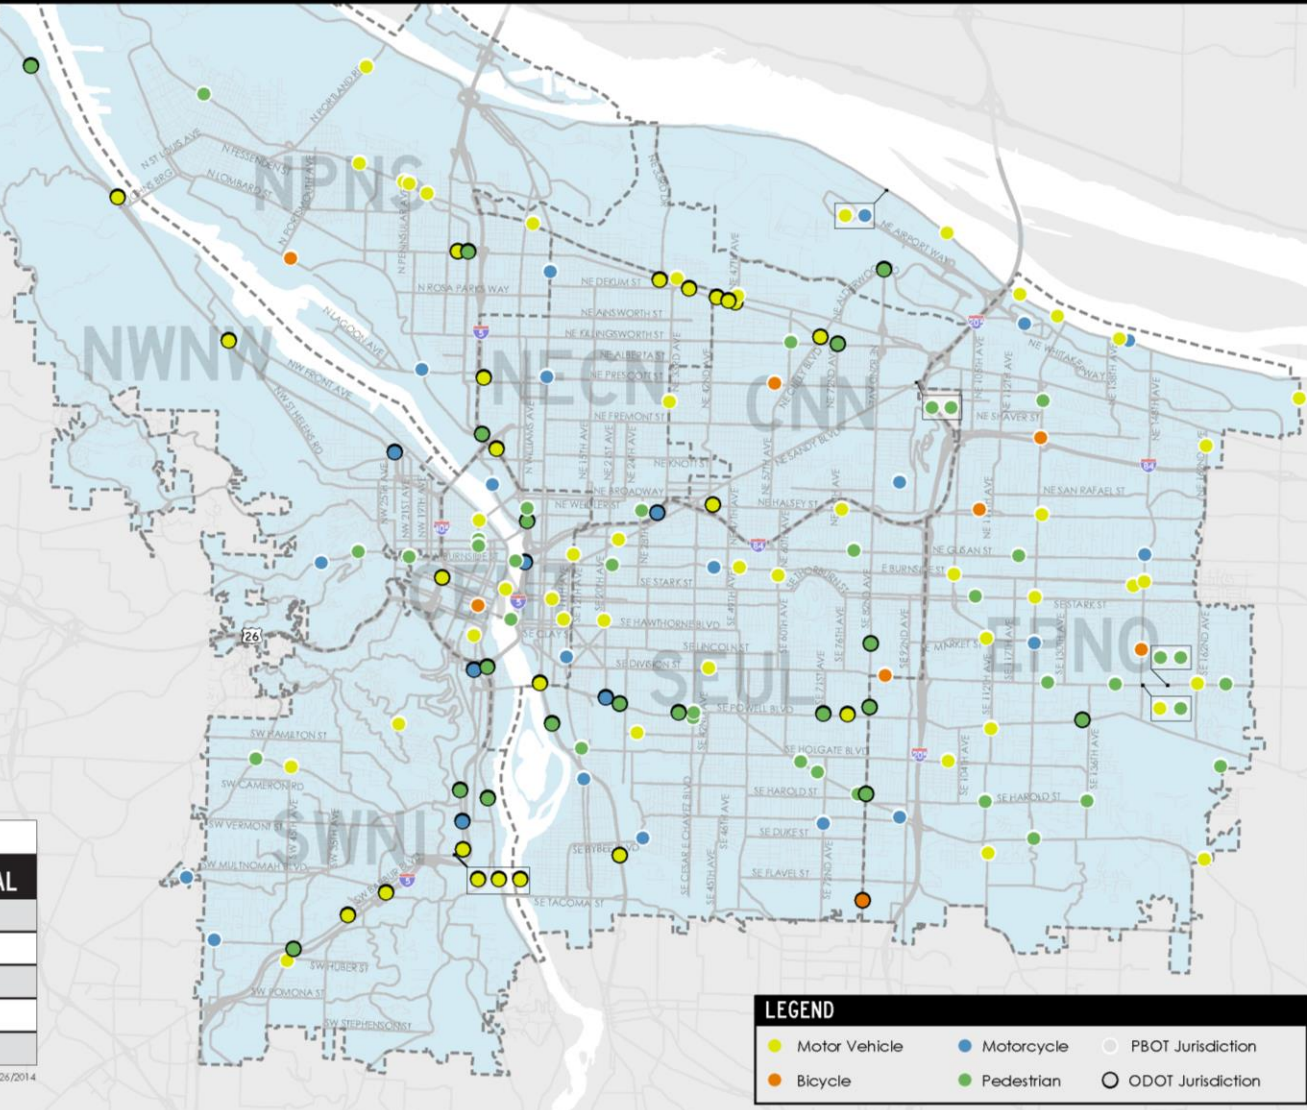

LEGEND

High Crash Corridor

Fatal Crash, 2008 - 2012

INJURY CRASHES, 2008 - 2012

- 1-5
- 6-18
- 19-58
- 56-196

HIGH CRASH CORRIDORS

- 1** SW BARBUR BLVD
CITY BOUNDARY - SW SHERIDAN ST
- 2** SW BEAVERTON-HILLSDALE HWY
CITY BOUNDARY - SW CAPITOL HWY
- 3** W/E BURNSIDE ST
CITY BOUNDARY - SE GILHAM AVE
- 4** NE SANDY BLVD
NE 14TH AVE - NE KILLINGSWORTH ST
- 5** SE DIVISION ST
SE 12TH AVE - CITY BOUNDARY
- 6** SE POWELL BLVD
ROSS ISLAND BRG - CITY BOUNDARY
- 7** NE/SE 82ND AVE
NE AIRPORT WAY - CITY BOUNDARY
- 8** SE FOSTER RD
SE POWELL BLVD - CITY BOUNDARY
- 9** NE 122ND AVE
NE MARINE DR - SE FLAVEL ST
- 10** NE MARINE DR
I-5 FWY - CITY BOUNDARY

Updated: 05.08.2014

Travel Speed and Survival Rates

FATAL CRASHES BY MODE, 2009-2013

**2009-2013:
156 PEOPLE DIED
IN TRAFFIC CRASHES
IN PORTLAND.**

MODE	JURISDICTION		TOTAL
	ODOT	PBOT	
Bicycle	1	7	8
Pedestrian	18	35	53
Motor Vehicle	23	46	69
Motorcycle or Moped	7	19	26
Total	46	107	156

LEGEND

- Motor Vehicle
- Motorcycle
- PBO Jurisdiction
- Bicycle
- Pedestrian
- ODOT Jurisdiction

Modified: 03/26/2014

WWW.OURSTREETSPDX.COM

High Crash Corridors: SW Barbur Blvd.

SW Barbur Blvd. at Miles St.

High Crash Corridors: SE Division St.

High Crash Corridors: SE Division St.

SE Division and 148th

High Crash Corridors: SE Division St.

SE Division and 156th

High Crash Corridors: 122nd Avenue

SE 122nd and Stark